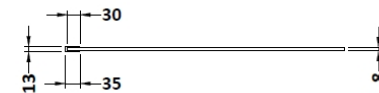

Sales Code: WRSC070

Description: Wetroom Screen 700 X 1850 X 8mm

Product Dimensions

Height (mm):	1850
Width (mm):	700
Depth (mm):	14
Nett Weight (kg):	29.5

Packaging Dimensions

Height (mm):	60
Width (mm):	750
Length (mm):	1920
Gross Weight (kg):	29.5

Packaging Data

Box Colour:	Brown Cardboard Box - Printed
Box Qty:	1
Label Size:	100 x 50
Label Colour:	Not Applicable
Label Qty:	0

Outer Box Dimensions (If Applicable)

Height (mm):	
Width (mm):	
Depth (mm):	
Length (mm):	
Gross Weight (kg):	
Barcode:	5055275819005

Product Details

Country of Origin:	China
Fitting Instruction:	No
CE Approval:	Yes
Profile Material:	Aluminium
Profile Finish:	Polished Chrome
Adjustments (mm):	675mm - 693mm
Entry Width (mm):	N/A
Swing In Dim (mm):	N/A
Swing Out Dim (mm):	N/A
Radius (mm):	Not Applicable
Glass Thickness (mm):	8
Easy Fit:	No
Easy Clean:	No
Handle Style:	Not Applicable
Handle Material:	Not Applicable
Enclosure Design:	Frameless
Wheel Type:	Not Applicable
Support Bar Included:	Support Bar Included
Extras:	None