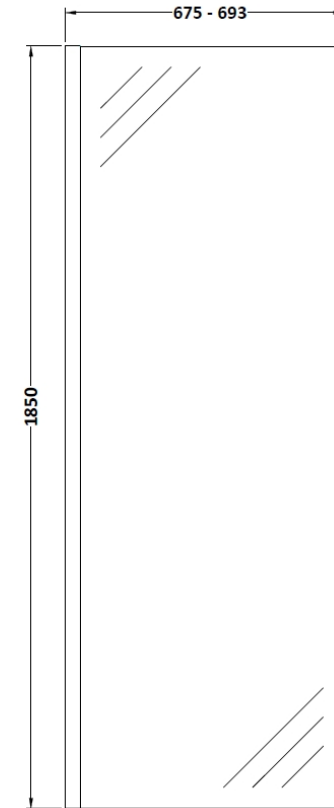

Sales Code: WRSC070

Description: Wetroom Screen 700 X 1850 X 8mm

Product Dimensions

Height (mm):	1850
Width (mm):	700
Depth (mm):	14
Nett Weight (kg):	29.5

Packaging Dimensions

Height (mm):	60
Width (mm):	750
Length (mm):	1920
Gross Weight (kg):	29.5

Packaging Data

Box Colour:	Brown Cardboard Box - Printed
Box Qty:	1
Label Size:	100 x 50
Label Colour:	Not Applicable
Label Qty:	0

Outer Box Dimensions (If Applicable)

Height (mm):	
Width (mm):	
Depth (mm):	
Length (mm):	
Gross Weight (kg):	
Barcode:	5055275819005

Product Details

Country of Origin:	China
Fitting Instruction:	No
CE Approval:	Yes
Profile Material:	Aluminium
Profile Finish:	Polished Chrome
Adjustments (mm):	675mm - 693mm
Entry Width (mm):	N/A
Swing In Dim (mm):	N/A
Swing Out Dim (mm):	N/A
Radius (mm):	Not Applicable
Glass Thickness (mm):	8
Easy Fit:	No
Easy Clean:	No
Handle Style:	Not Applicable
Handle Material:	Not Applicable
Enclosure Design:	Frameless
Wheel Type:	Not Applicable
Support Bar Included:	Support Bar Included
Extras:	None