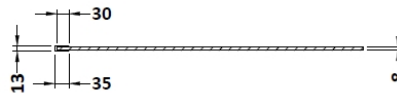

### Product Dimensions

Height (mm):	1850
Width (mm):	760
Depth (mm):	14
Nett Weight (kg):	32.5

### Packaging Dimensions

Height (mm):	60
Width (mm):	810
Length (mm):	1920
Gross Weight (kg):	32.5

### Outer Box Dimensions (If Applicable)

Height (mm):	
Width (mm):	
Depth (mm):	
Length (mm):	
Gross Weight (kg):	
Barcode:	5055275819012

### Product Details

Country of Origin:	China
Fitting Instruction:	No
CE Approval:	Yes
Profile Material:	Aluminium
Profile Finish:	Polished Chrome
Adjustments (mm):	735mm - 753mm
Entry Width (mm):	N/A
Swing In Dim (mm):	N/A
Swing Out Dim (mm):	N/A
Radius (mm):	Not Applicable
Glass Thickness (mm):	8
Easy Fit:	No
Easy Clean:	No
Handle Style:	Not Applicable
Handle Material:	Not Applicable
Enclosure Design:	Frameless
Wheel Type:	Not Applicable
Support Bar Included:	Support Bar Included
Extras:	None