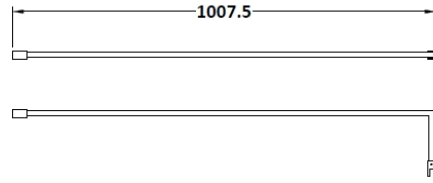

### Product Dimensions

Height (mm):	1850
Width (mm):	760
Depth (mm):	14
Nett Weight (kg):	32.5

### Packaging Dimensions

Height (mm):	60
Width (mm):	810
Length (mm):	1920
Gross Weight (kg):	32.5

### Outer Box Dimensions (If Applicable)

Height (mm):	
Width (mm):	
Depth (mm):	
Length (mm):	
Gross Weight (kg):	
Barcode:	5055275819012

### Product Details

Country of Origin:	China
Fitting Instruction:	No
CE Approval:	Yes
Profile Material:	Aluminium
Profile Finish:	Polished Chrome
Adjustments (mm):	735mm - 753mm
Entry Width (mm):	N/A
Swing In Dim (mm):	N/A
Swing Out Dim (mm):	N/A
Radius (mm):	Not Applicable
Glass Thickness (mm):	8
Easy Fit:	No
Easy Clean:	No
Handle Style:	Not Applicable
Handle Material:	Not Applicable
Enclosure Design:	Frameless
Wheel Type:	Not Applicable
Support Bar Included:	Support Bar Included
Extras:	None