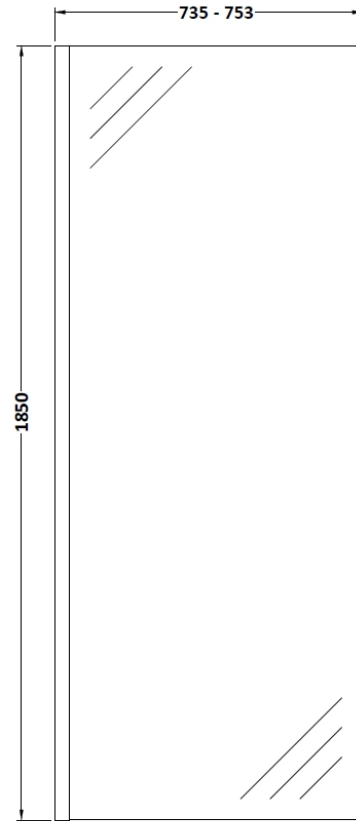

Sales Code: WRSC076

Description: Wetroom Screen 760 X 1850 X 8mm

### Product Dimensions

Height (mm):	1850
Width (mm):	760
Depth (mm):	14
Nett Weight (kg):	32.5

### Packaging Dimensions

Height (mm):	60
Width (mm):	810
Length (mm):	1920
Gross Weight (kg):	32.5

### Outer Box Dimensions (If Applicable)

Height (mm):	
Width (mm):	
Depth (mm):	
Length (mm):	
Gross Weight (kg):	
Barcode:	5055275819012