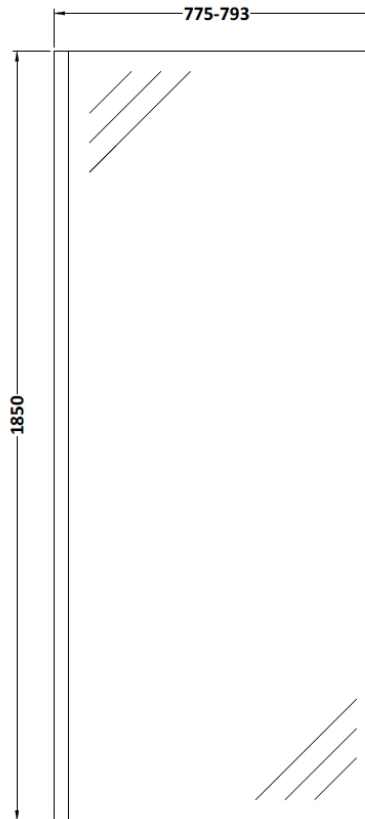

Sales Code: WRSC080

Description: Wetroom Screen 800 X 1850 X 8mm

Product Dimensions

Height (mm):	1850
Width (mm):	800
Depth (mm):	14
Nett Weight (kg):	34

Packaging Dimensions

Height (mm):	60
Width (mm):	850
Length (mm):	1920
Gross Weight (kg):	34

Packaging Data

Box Colour:	Brown Cardboard Box - Printed
Box Qty:	1
Label Size:	100 x 50
Label Colour:	Not Applicable
Label Qty:	0

Outer Box Dimensions (If Applicable)

Height (mm):	
Width (mm):	
Depth (mm):	
Length (mm):	
Gross Weight (kg):	
Barcode:	5055275819029

Product Details

Country of Origin:	China
Fitting Instruction:	No
CE Approval:	Yes
Profile Material:	Aluminium
Profile Finish:	Polished Chrome
Adjustments (mm):	775mm - 793mm
Entry Width (mm):	N/A
Swing In Dim (mm):	N/A
Swing Out Dim (mm):	N/A
Radius (mm):	Not Applicable
Glass Thickness (mm):	8
Easy Fit:	No
Easy Clean:	No
Handle Style:	Not Applicable
Handle Material:	Not Applicable
Enclosure Design:	Frameless
Wheel Type:	Not Applicable
Support Bar Included:	Support Bar Included
Extras:	None