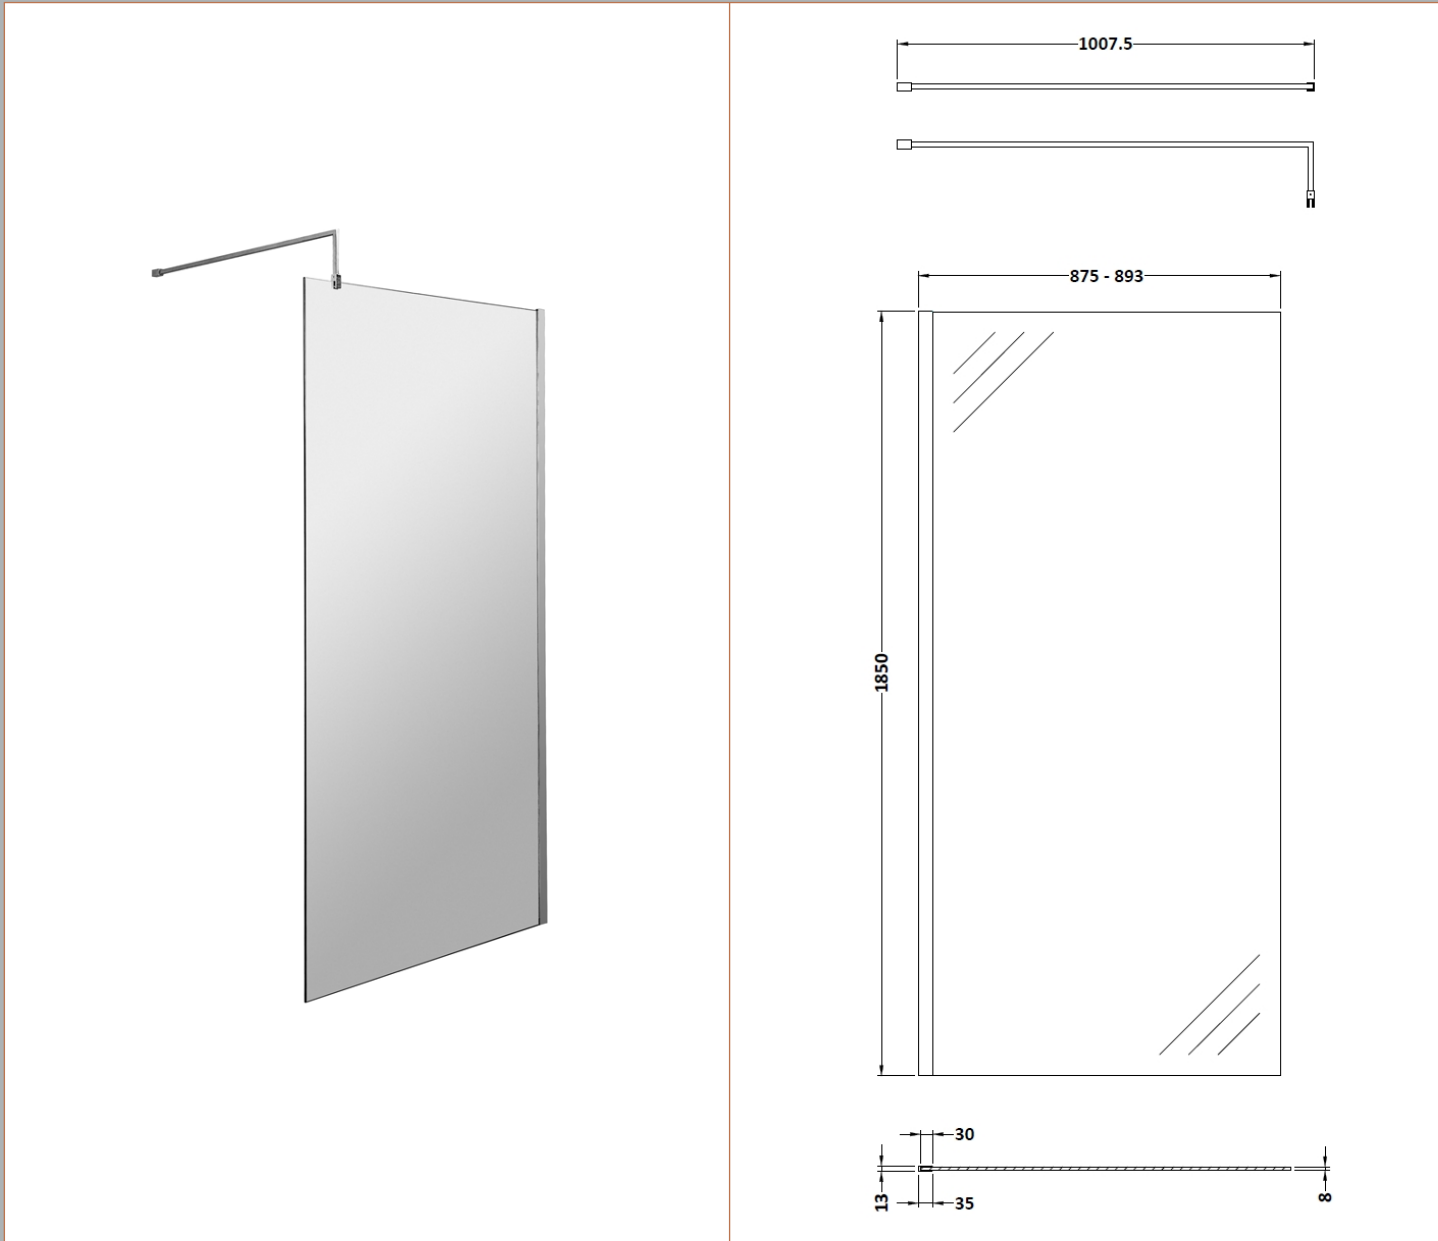

Sales Code: WRSC090

Description: Wetroom Screen 900 X 1850 X 8mm

Product Dimensions

Height (mm):	1850
Width (mm):	900
Depth (mm):	14
Nett Weight (kg):	37.5

Packaging Dimensions

Height (mm):	60
Width (mm):	950
Length (mm):	1920
Gross Weight (kg):	38.2

Packaging Data

Box Colour:	Brown Cardboard Box - Printed
Box Qty:	1
Label Size:	100 x 50
Label Colour:	Not Applicable
Label Qty:	0

Outer Box Dimensions (If Applicable)

Height (mm):	
Width (mm):	
Depth (mm):	
Length (mm):	
Gross Weight (kg):	
Barcode:	5055275819036

Product Details

Country of Origin:	China
Fitting Instruction:	No
CE Approval:	Yes
Profile Material:	Aluminium
Profile Finish:	Polished Chrome
Adjustments (mm):	875mm - 893mm
Entry Width (mm):	N/A
Swing In Dim (mm):	N/A
Swing Out Dim (mm):	N/A
Radius (mm):	Not Applicable
Glass Thickness (mm):	8
Easy Fit:	No
Easy Clean:	No
Handle Style:	Not Applicable
Handle Material:	Not Applicable
Enclosure Design:	Frameless
Wheel Type:	Not Applicable
Support Bar Included:	Support Bar Included
Extras:	None