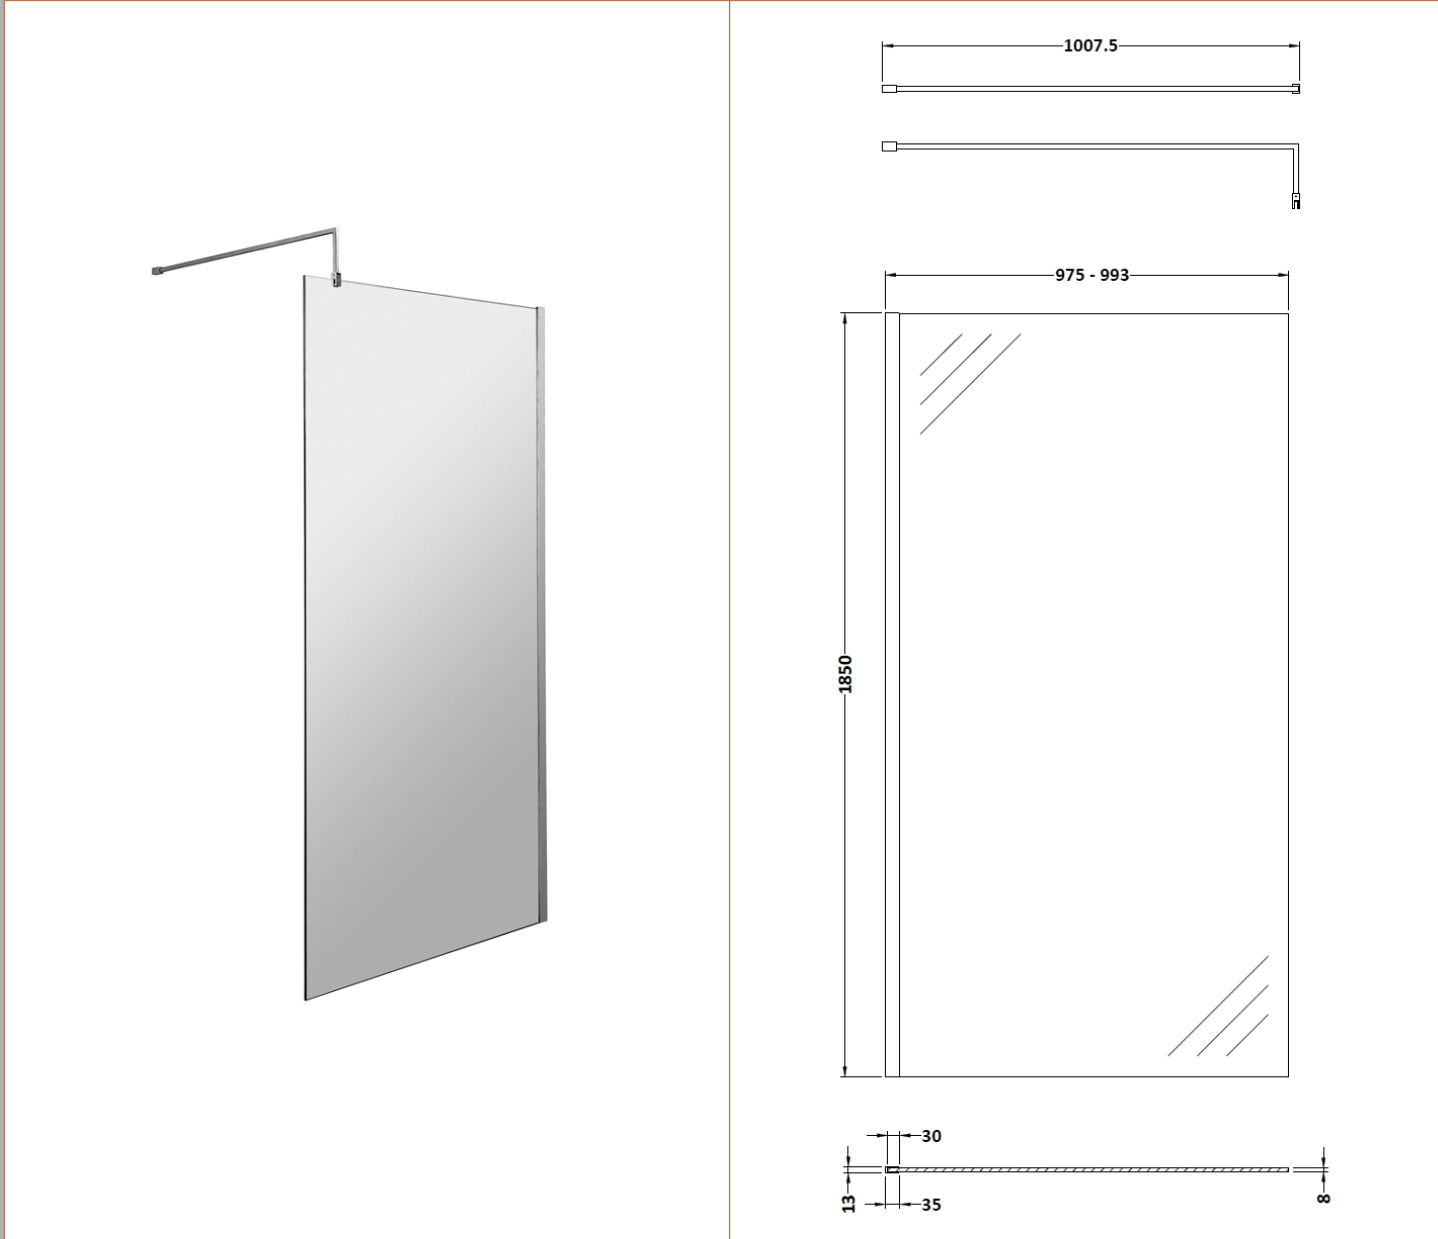

Sales Code: WRSC10

Description: Wetroom Screen 1000 X 1850 X 8mm

**Product Dimensions**

Height (mm):	1850
Width (mm):	1000
Depth (mm):	14
Nett Weight (kg):	42.5

**Packaging Dimensions**

Height (mm):	65
Width (mm):	1045
Length (mm):	1920
Gross Weight (kg):	42.5

**Packaging Data**

Box Colour:	Brown Cardboard Box - Printed
Box Qty:	1
Label Size:	100 x 50
Label Colour:	Not Applicable
Label Qty:	0

**Outer Box Dimensions (If Applicable)**

Height (mm):	
Width (mm):	
Depth (mm):	
Length (mm):	
Gross Weight (kg):	
Barcode:	5055275819043

**Product Details**

Country of Origin:	China
Fitting Instruction:	No
CE Approval:	Yes
Profile Material:	Aluminium
Profile Finish:	Polished Chrome
Adjustments (mm):	975mm - 993mm
Entry Width (mm):	N/A
Swing In Dim (mm):	N/A
Swing Out Dim (mm):	N/A
Radius (mm):	Not Applicable
Glass Thickness (mm):	8
Easy Fit:	No
Easy Clean:	No
Handle Style:	Not Applicable
Handle Material:	Not Applicable
Enclosure Design:	Frameless
Wheel Type:	Not Applicable
Support Bar Included:	Support Bar Included
Extras:	None