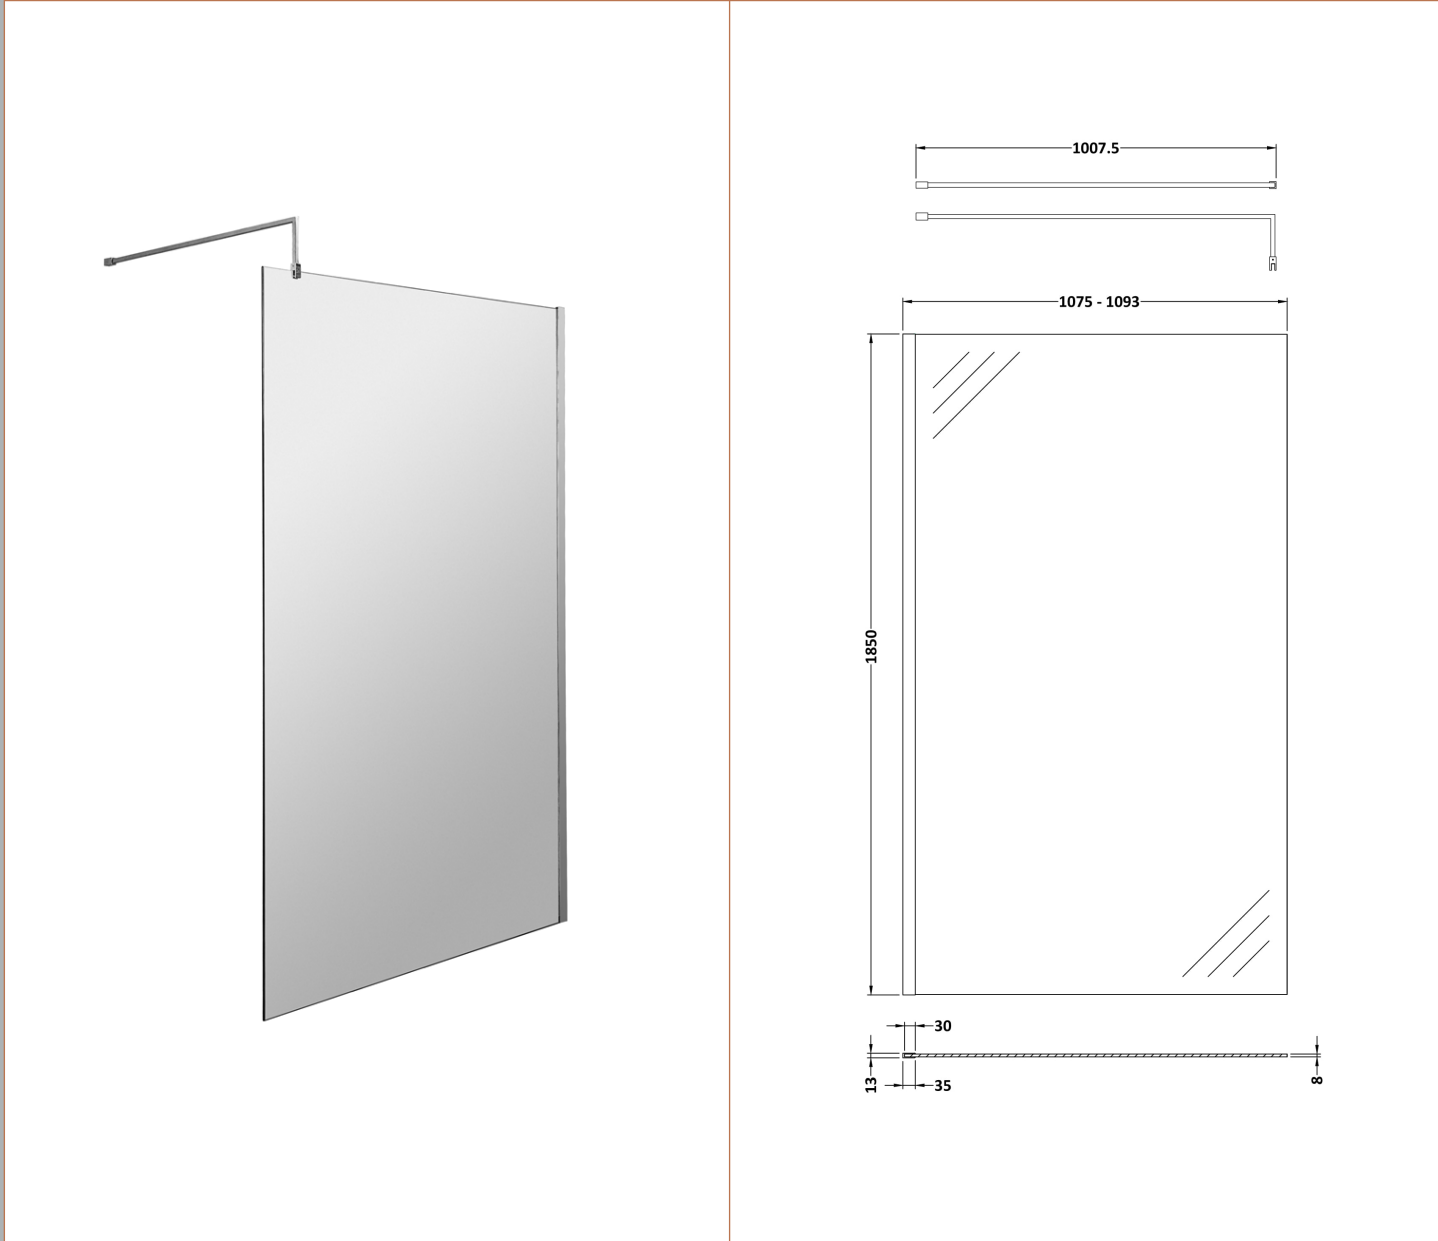

Sales Code: WRSC11

Description: Wetroom Screen 1100 X 1850 X 8mm

**Product Dimensions**

Height (mm):	1850
Width (mm):	1100
Depth (mm):	14
Nett Weight (kg):	46

**Packaging Dimensions**

Height (mm):	60
Width (mm):	1150
Length (mm):	1920
Gross Weight (kg):	46

**Packaging Data**

Box Colour:	Brown Cardboard Box - Printed
Box Qty:	1
Label Size:	100 x 50
Label Colour:	Not Applicable
Label Qty:	0

**Outer Box Dimensions (If Applicable)**

Height (mm):	
Width (mm):	
Depth (mm):	
Length (mm):	
Gross Weight (kg):	
Barcode:	5055275831748

**Product Details**

Country of Origin:	China
Fitting Instruction:	No
CE Approval:	Yes
Profile Material:	Aluminium
Profile Finish:	Polished Chrome
Adjustments (mm):	1075mm-1093mm
Entry Width (mm):	N/A
Swing In Dim (mm):	N/A
Swing Out Dim (mm):	N/A
Radius (mm):	Not Applicable
Glass Thickness (mm):	8
Easy Fit:	No
Easy Clean:	No
Handle Style:	Not Applicable
Handle Material:	Not Applicable
Enclosure Design:	Frameless
Wheel Type:	Not Applicable
Support Bar Included:	Support Bar Included
Extras:	None