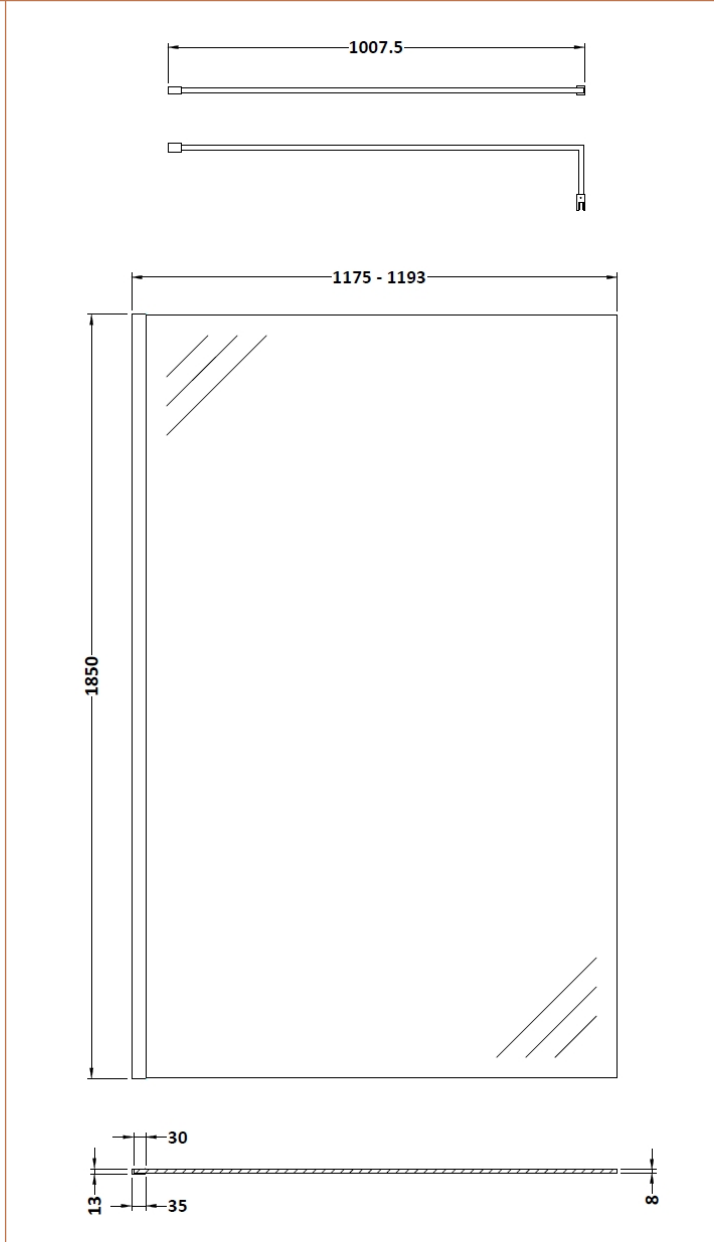

Sales Code: WRSC12

Description: Wetroom Screen 1200 X 1850 X 8mm

Product Dimensions

Height (mm):	1850
Width (mm):	1200
Depth (mm):	14
Nett Weight (kg):	50.5

Packaging Dimensions

Height (mm):	60
Width (mm):	1250
Length (mm):	1920
Gross Weight (kg):	50.5

Packaging Data

Box Colour:	Brown Cardboard Box - Printed
Box Qty:	1
Label Size:	100 x 50
Label Colour:	Not Applicable
Label Qty:	0

Outer Box Dimensions (If Applicable)

Height (mm):	
Width (mm):	
Depth (mm):	
Length (mm):	
Gross Weight (kg):	
Barcode:	5055275819050

Product Details

Country of Origin:	China
Fitting Instruction:	No
CE Approval:	Yes
Profile Material:	Aluminium
Profile Finish:	Polished Chrome
Adjustments (mm):	1175mm - 1193mm
Entry Width (mm):	N/A
Swing In Dim (mm):	N/A
Swing Out Dim (mm):	N/A
Radius (mm):	Not Applicable
Glass Thickness (mm):	8
Easy Fit:	No
Easy Clean:	No
Handle Style:	Not Applicable
Handle Material:	Not Applicable
Enclosure Design:	Frameless
Wheel Type:	Not Applicable
Support Bar Included:	Support Bar Included
Extras:	None