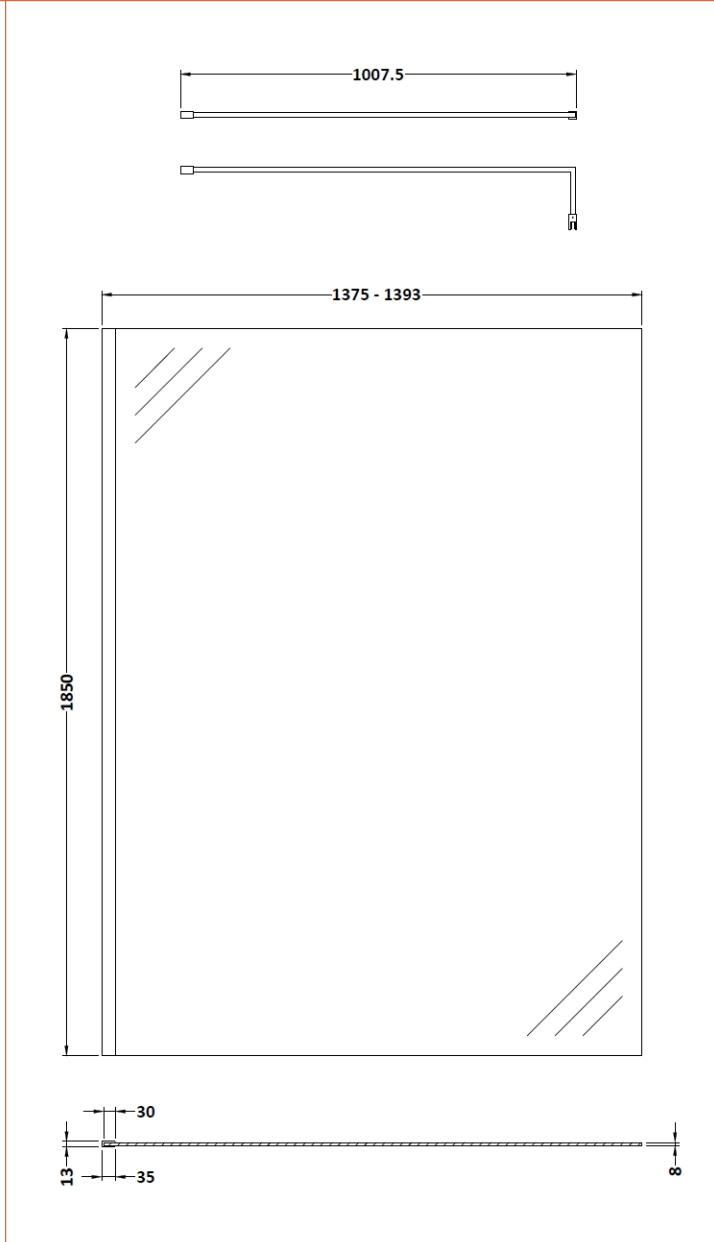

Sales Code: WRSC14

Description: Wetroom Screen 1400 X 1850 X 8mm

Product Dimensions

Height (mm):	1850
Width (mm):	1400
Depth (mm):	14
Nett Weight (kg):	59.5

Packaging Dimensions

Height (mm):	60
Width (mm):	1450
Length (mm):	1920
Gross Weight (kg):	59.5

Packaging Data

Box Colour:	Brown Cardboard Box - Printed
Box Qty:	1
Label Size:	100 x 50
Label Colour:	Not Applicable
Label Qty:	0

Outer Box Dimensions (If Applicable)

Height (mm):	
Width (mm):	
Depth (mm):	
Length (mm):	
Gross Weight (kg):	
Barcode:	5055275819067

Product Details

Country of Origin:	China
Fitting Instruction:	No
CE Approval:	Yes
Profile Material:	Aluminium
Profile Finish:	Polished Chrome
Adjustments (mm):	1375mm - 1393mm
Entry Width (mm):	N/A
Swing In Dim (mm):	N/A
Swing Out Dim (mm):	N/A
Radius (mm):	Not Applicable
Glass Thickness (mm):	8
Easy Fit:	No
Easy Clean:	No
Handle Style:	Not Applicable
Handle Material:	Not Applicable
Enclosure Design:	Frameless
Wheel Type:	Not Applicable
Support Bar Included:	Support Bar Included
Extras:	None