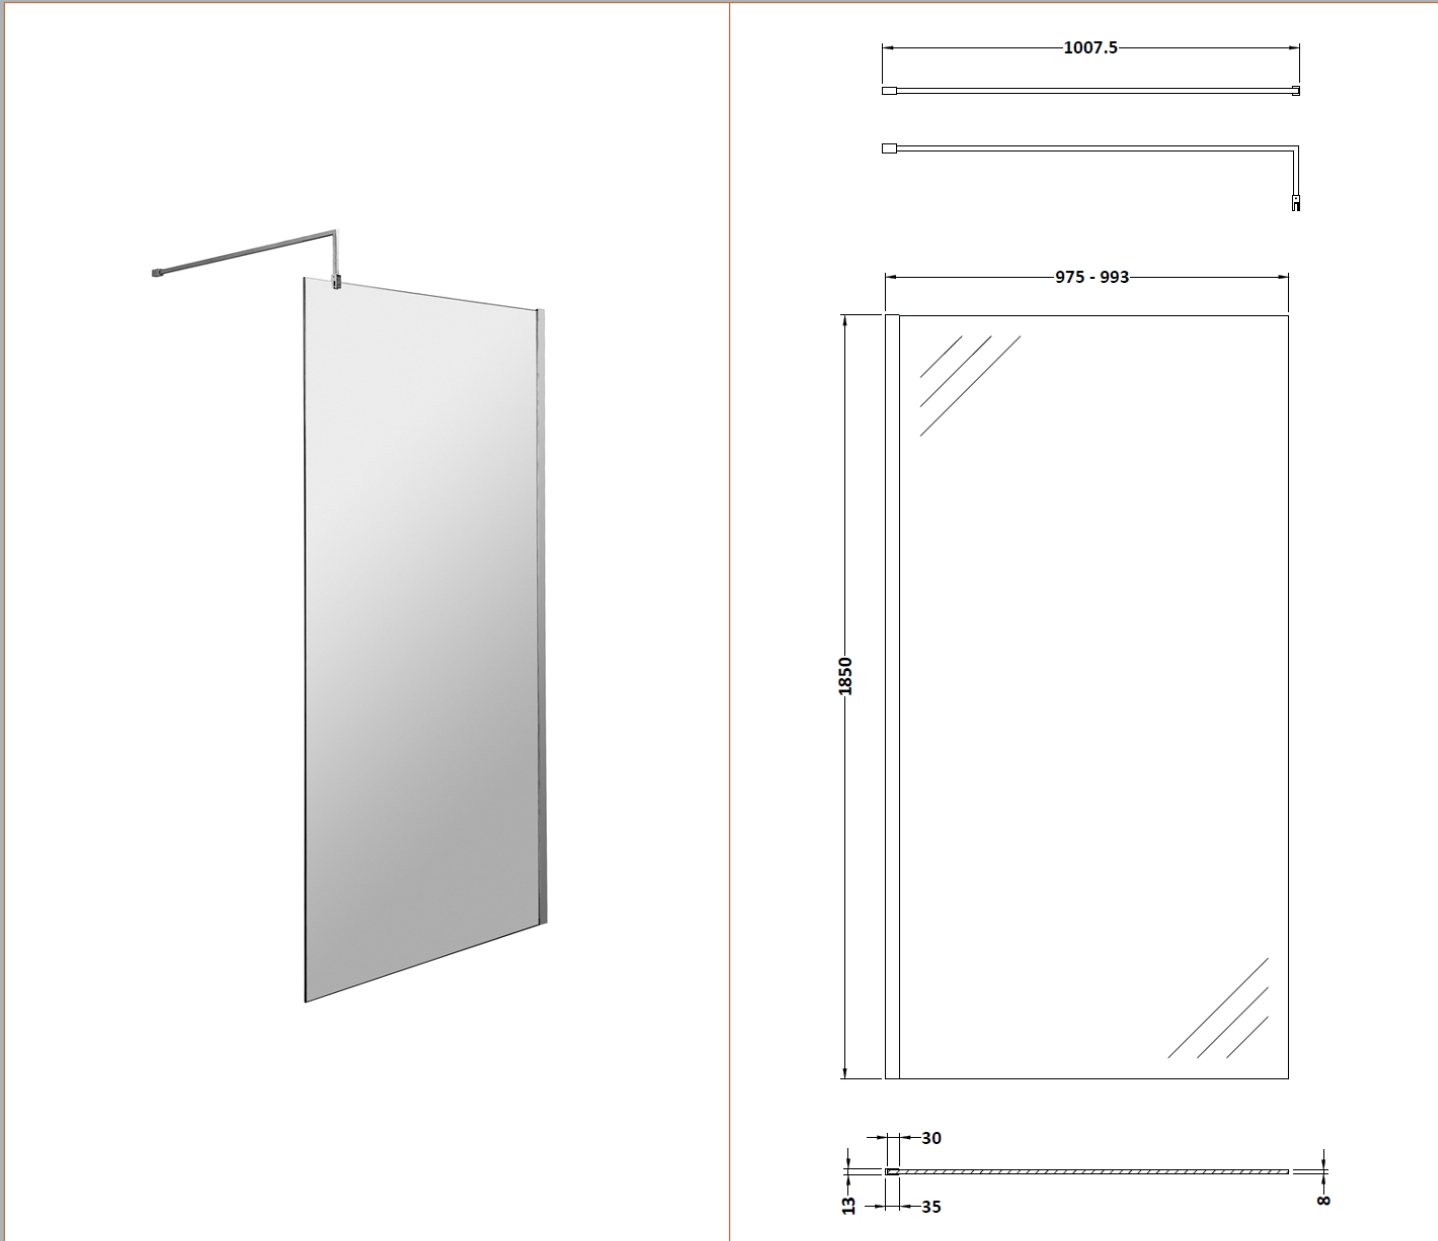

Sales Code: WRSCBB010

Description: Wetroom Screen 1000X1850x8mm Bb

Packaging Details

Barcode: 5056462618050

Sales Code: WRSC10

Description: Wetroom Screen 1000 X 1850 X 8mm

Product Dimensions

Height (mm):	1850
Width (mm):	1000
Depth (mm):	14
Nett Weight (kg):	42.5

Packaging Dimensions

Height (mm):	65
Width (mm):	1045
Length (mm):	1920
Gross Weight (kg):	42.5

Packaging Data

Box Colour:	Brown Cardboard Box - Printed
Box Qty:	1
Label Size:	100 x 50
Label Colour:	Not Applicable
Label Qty:	0

Outer Box Dimensions (If Applicable)

Height (mm):	
Width (mm):	
Depth (mm):	
Length (mm):	
Gross Weight (kg):	
Barcode:	5055275819043

Product Details

Country of Origin:	China
Fitting Instruction:	No
CE & UKCA:	Yes
Profile Material:	Aluminium
Profile Finish:	Polished Chrome
Adjustments (mm):	975mm - 993mm
Entry Width (mm):	N/A
Swing In Dim (mm):	N/A
Swing Out Dim (mm):	N/A
Radius (mm):	Not Applicable
Glass Thickness (mm):	8
Easy Fit:	No
Easy Clean:	No
Handle Style:	Not Applicable
Handle Material:	Not Applicable
Enclosure Design:	Frameless
Wheel Type:	Not Applicable
Support Bar Included:	Support Bar Included
Extras:	None

Sales Code: WRSF013

Description: 1850 Wetroom Wall Channel Brass

Product Dimensions

Height (mm):	1850
Width (mm):	
Depth (mm):	
Nett Weight (kg):	0.6

Packaging Dimensions

Height (mm):	60
Width (mm):	185
Length (mm):	1860
Gross Weight (kg):	0.6