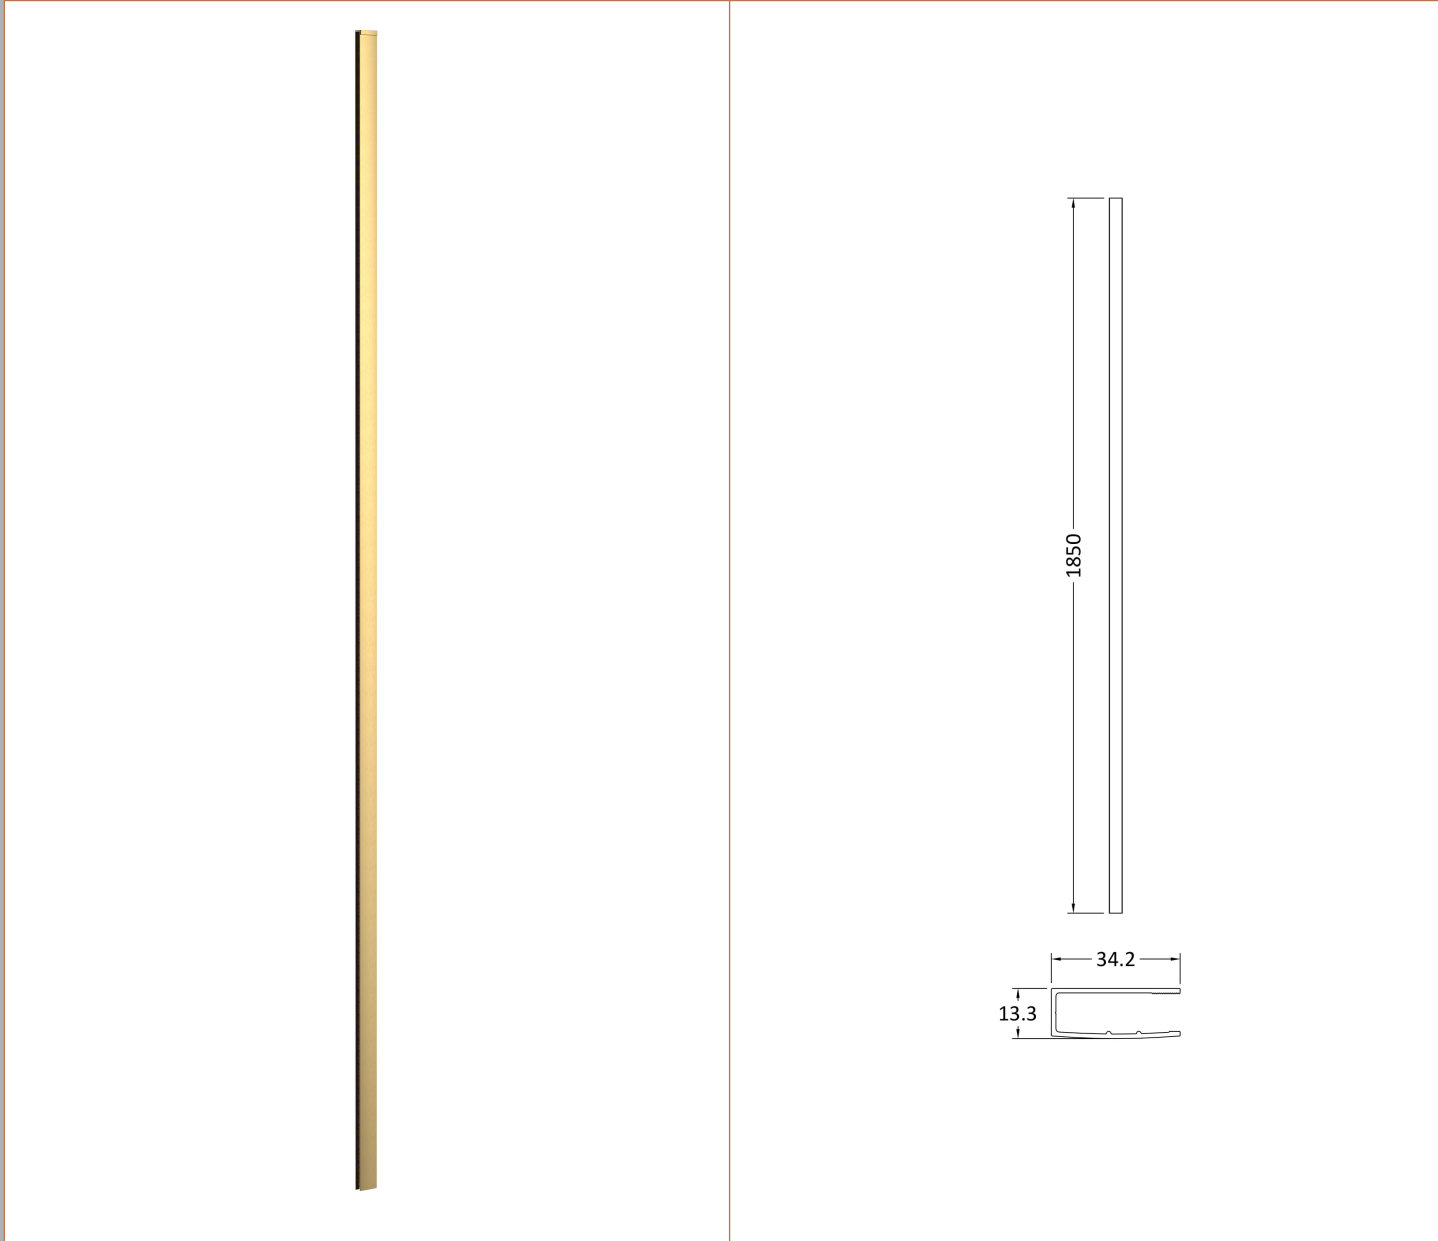

Sales Code: WRSCBB010

Description: Wetroom Screen 1000X1850x8mm Bb

Packaging Details

Barcode: 5056462618050

Sales Code: WRSC10

Description: Wetroom Screen 1000 X 1850 X 8mm

Product Dimensions

Height (mm):	1850
Width (mm):	1000
Depth (mm):	14
Nett Weight (kg):	42.5

Packaging Dimensions

Height (mm):	65
Width (mm):	1045
Length (mm):	1920
Gross Weight (kg):	42.5

Packaging Data

Box Colour:	Brown Cardboard Box - Printed
Box Qty:	1
Label Size:	100 x 50
Label Colour:	Not Applicable
Label Qty:	0

Outer Box Dimensions (If Applicable)

Height (mm):	
Width (mm):	
Depth (mm):	
Length (mm):	
Gross Weight (kg):	
Barcode:	5055275819043

Product Details

Country of Origin:	China
Fitting Instruction:	No
CE & UKCA:	Yes
Profile Material:	Aluminium
Profile Finish:	Polished Chrome
Adjustments (mm):	975mm - 993mm
Entry Width (mm):	N/A
Swing In Dim (mm):	N/A
Swing Out Dim (mm):	N/A
Radius (mm):	Not Applicable
Glass Thickness (mm):	8
Easy Fit:	No
Easy Clean:	No
Handle Style:	Not Applicable
Handle Material:	Not Applicable
Enclosure Design:	Frameless
Wheel Type:	Not Applicable
Support Bar Included:	Support Bar Included
Extras:	None

Sales Code: WRSF013

Description: 1850 Wetroom Wall Channel Brass

Product Dimensions

Height (mm):	1850
Width (mm):	
Depth (mm):	
Nett Weight (kg):	0.6

Packaging Dimensions

Height (mm):	60
Width (mm):	185
Length (mm):	1860
Gross Weight (kg):	0.6