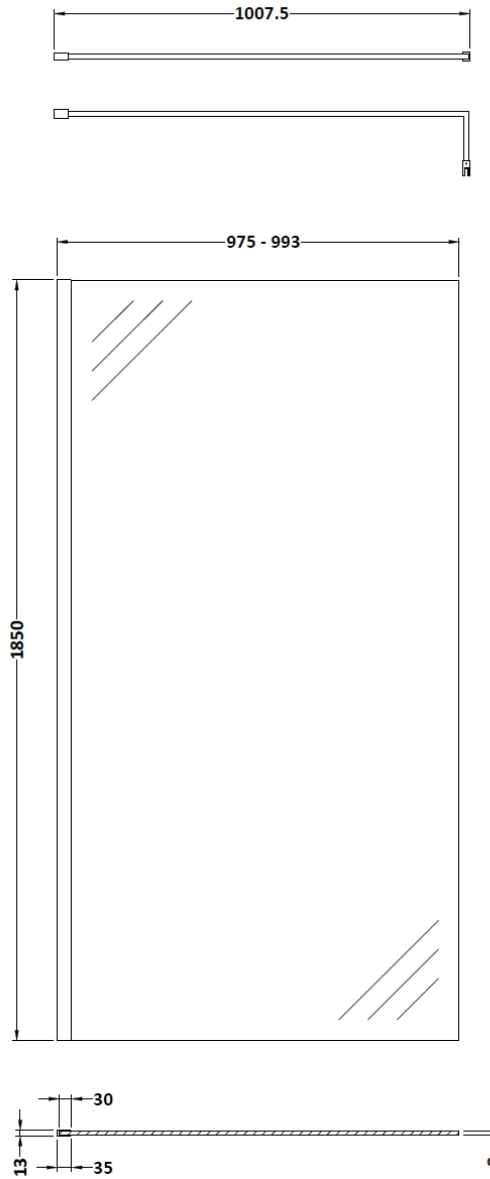

Sales Code: WRSCBB010

Description: Wetroom Screen 1000X1850x8mm Bb

Packaging Details

Barcode: 5056462618050

Sales Code: WRSC10

Description: Wetroom Screen 1000 X 1850 X 8mm

Product Dimensions

Height (mm):	1850
Width (mm):	1000
Depth (mm):	14
Nett Weight (kg):	42.5

Packaging Dimensions

Height (mm):	65
Width (mm):	1045
Length (mm):	1920
Gross Weight (kg):	42.5

Packaging Data

Box Colour:	Brown Cardboard Box - Printed
Box Qty:	1
Label Size:	100 x 50
Label Colour:	Not Applicable
Label Qty:	0

Outer Box Dimensions (If Applicable)

Height (mm):	
Width (mm):	
Depth (mm):	
Length (mm):	
Gross Weight (kg):	
Barcode:	5055275819043

Product Details

Country of Origin:	China
Fitting Instruction:	No
CE & UKCA:	Yes
Profile Material:	Aluminium
Profile Finish:	Polished Chrome
Adjustments (mm):	975mm - 993mm
Entry Width (mm):	N/A
Swing In Dim (mm):	N/A
Swing Out Dim (mm):	N/A
Radius (mm):	Not Applicable
Glass Thickness (mm):	8
Easy Fit:	No
Easy Clean:	No
Handle Style:	Not Applicable
Handle Material:	Not Applicable
Enclosure Design:	Frameless
Wheel Type:	Not Applicable
Support Bar Included:	Support Bar Included
Extras:	None

Sales Code: WRSF013

Description: 1850 Wetroom Wall Channel Brass

Product Dimensions

Height (mm):	1850
Width (mm):	
Depth (mm):	
Nett Weight (kg):	0.6

Packaging Dimensions

Height (mm):	60
Width (mm):	185
Length (mm):	1860
Gross Weight (kg):	0.6