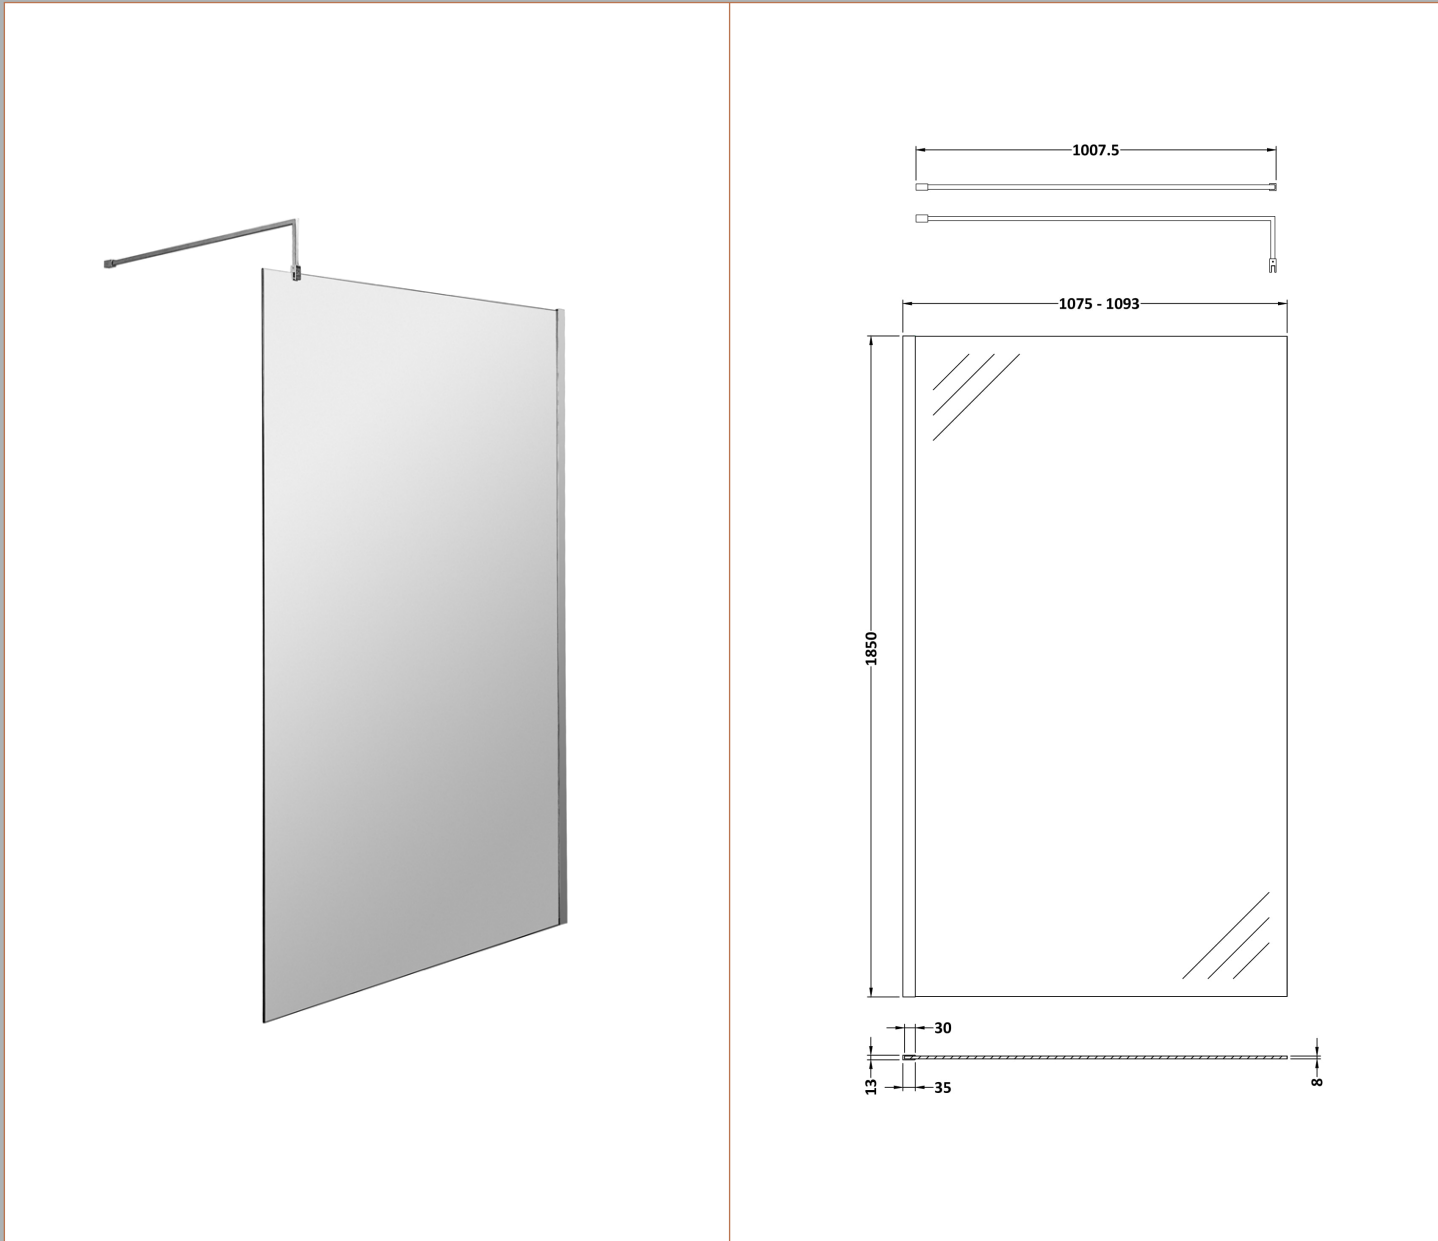

Sales Code: WRSCBB011

Description: Wetroom Screen 1100X1850x8mm Bb

**Packaging Details**

Barcode: 5056462618067

Sales Code: WRSC11

Description: Wetroom Screen 1100 X 1850 X 8mm

**Product Dimensions**

Height (mm):	1850
Width (mm):	1100
Depth (mm):	14
Nett Weight (kg):	46

**Packaging Dimensions**

Height (mm):	60
Width (mm):	1150
Length (mm):	1920
Gross Weight (kg):	46

**Packaging Data**

Box Colour:	Brown Cardboard Box - Printed
Box Qty:	1
Label Size:	100 x 50
Label Colour:	Not Applicable
Label Qty:	0

**Outer Box Dimensions (If Applicable)**

Height (mm):	
Width (mm):	
Depth (mm):	
Length (mm):	
Gross Weight (kg):	
Barcode:	5055275831748

**Product Details**

Country of Origin:	China
Fitting Instruction:	No
CE & UKCA:	Yes
Profile Material:	Aluminium
Profile Finish:	Polished Chrome
Adjustments (mm):	1075mm-1093mm
Entry Width (mm):	N/A
Swing In Dim (mm):	N/A
Swing Out Dim (mm):	N/A
Radius (mm):	Not Applicable
Glass Thickness (mm):	8
Easy Fit:	No
Easy Clean:	No
Handle Style:	Not Applicable
Handle Material:	Not Applicable
Enclosure Design:	Frameless
Wheel Type:	Not Applicable
Support Bar Included:	Support Bar Included
Extras:	None

Sales Code: WRSF013

Description: 1850 Wetroom Wall Channel Brass

**Product Dimensions**

Height (mm):	1850
Width (mm):	
Depth (mm):	
Nett Weight (kg):	0.6

**Packaging Dimensions**

Height (mm):	60
Width (mm):	185
Length (mm):	1860
Gross Weight (kg):	0.6