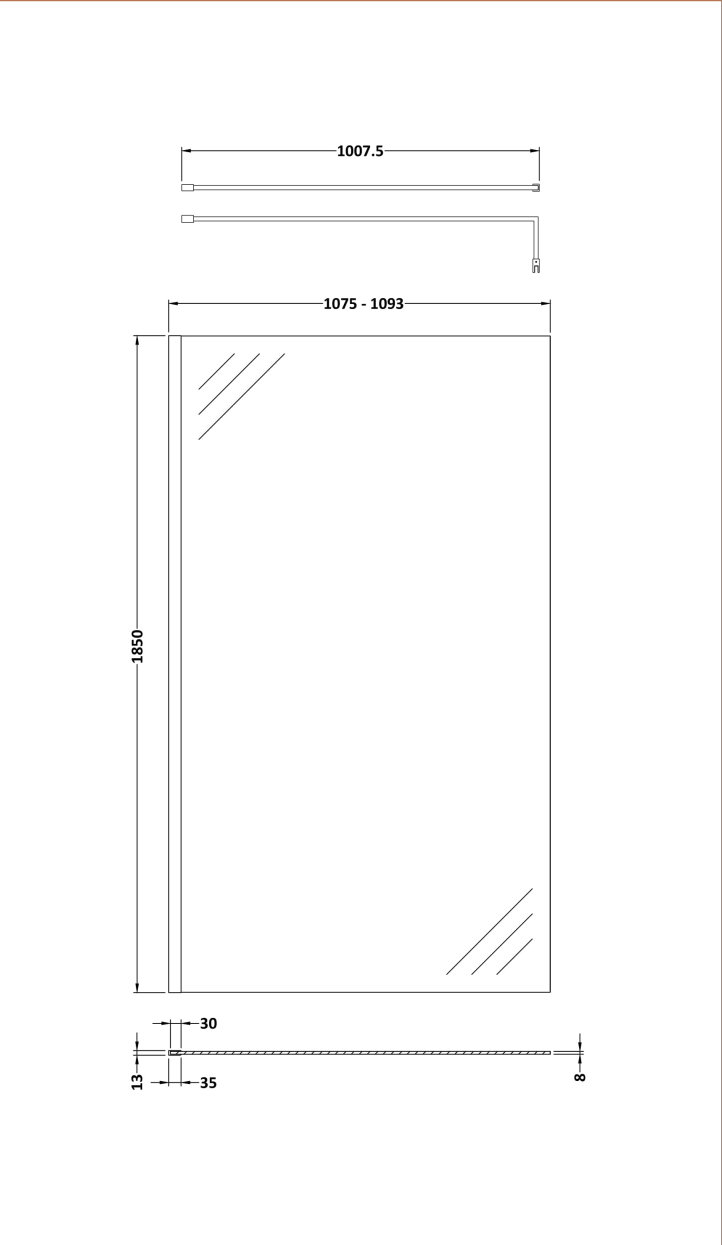

Sales Code: WRSCBB011

Description: Wetroom Screen 1100X1850x8mm Bb

**Packaging Details**

Barcode: 5056462618067

Sales Code: WRSC11

Description: Wetroom Screen 1100 X 1850 X 8mm

**Product Dimensions**

Height (mm):	1850
Width (mm):	1100
Depth (mm):	14
Nett Weight (kg):	46

**Packaging Dimensions**

Height (mm):	60
Width (mm):	1150
Length (mm):	1920
Gross Weight (kg):	46

**Packaging Data**

Box Colour:	Brown Cardboard Box - Printed
Box Qty:	1
Label Size:	100 x 50
Label Colour:	Not Applicable
Label Qty:	0

**Outer Box Dimensions (If Applicable)**

Height (mm):	
Width (mm):	
Depth (mm):	
Length (mm):	
Gross Weight (kg):	
Barcode:	5055275831748

**Product Details**

Country of Origin:	China
Fitting Instruction:	No
CE & UKCA:	Yes
Profile Material:	Aluminium
Profile Finish:	Polished Chrome
Adjustments (mm):	1075mm-1093mm
Entry Width (mm):	N/A
Swing In Dim (mm):	N/A
Swing Out Dim (mm):	N/A
Radius (mm):	Not Applicable
Glass Thickness (mm):	8
Easy Fit:	No
Easy Clean:	No
Handle Style:	Not Applicable
Handle Material:	Not Applicable
Enclosure Design:	Frameless
Wheel Type:	Not Applicable
Support Bar Included:	Support Bar Included
Extras:	None

Sales Code: WRSF013

Description: 1850 Wetroom Wall Channel Brass

**Product Dimensions**

Height (mm):	1850
Width (mm):	
Depth (mm):	
Nett Weight (kg):	0.6

**Packaging Dimensions**

Height (mm):	60
Width (mm):	185
Length (mm):	1860
Gross Weight (kg):	0.6