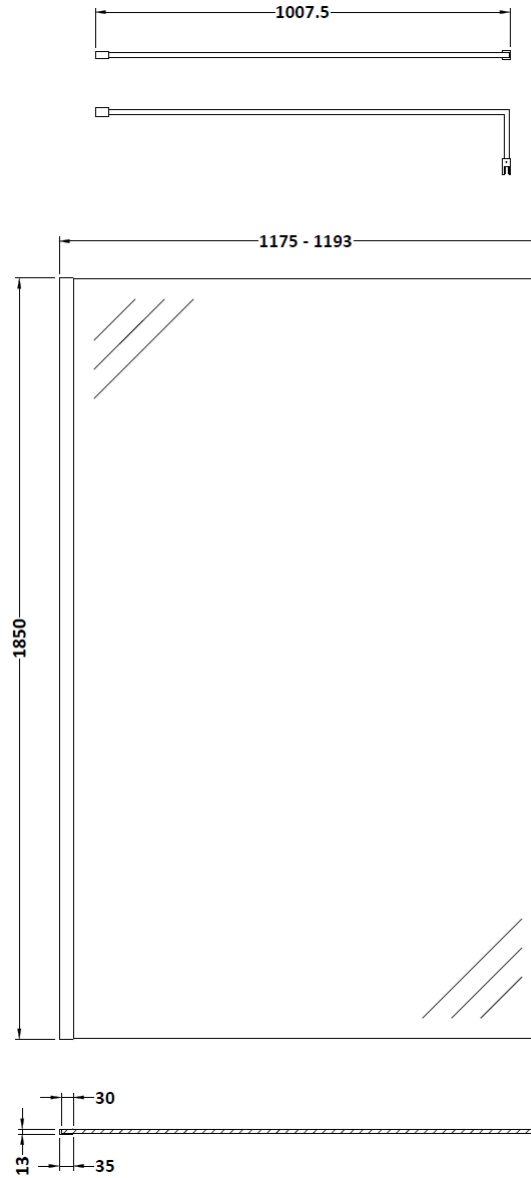

Sales Code: WRSCBB012

Description: Wetroom Screen 1200X1850x8mm Bb

Packaging Details

Barcode: 5056462618074

Sales Code: WRSC12

Description: Wetroom Screen 1200 X 1850 X 8mm

Product Dimensions

Height (mm):	1850
Width (mm):	1200
Depth (mm):	14
Nett Weight (kg):	50.5

Packaging Dimensions

Height (mm):	60
Width (mm):	1250
Length (mm):	1920
Gross Weight (kg):	50.5

Packaging Data

Box Colour:	Brown Cardboard Box - Printed
Box Qty:	1
Label Size:	100 x 50
Label Colour:	Not Applicable
Label Qty:	0

Outer Box Dimensions (If Applicable)

Height (mm):	
Width (mm):	
Depth (mm):	
Length (mm):	
Gross Weight (kg):	
Barcode:	5055275819050

Product Details

Country of Origin:	China
Fitting Instruction:	No
CE & UKCA:	Yes
Profile Material:	Aluminium
Profile Finish:	Polished Chrome
Adjustments (mm):	1175mm - 1193mm
Entry Width (mm):	N/A
Swing In Dim (mm):	N/A
Swing Out Dim (mm):	N/A
Radius (mm):	Not Applicable
Glass Thickness (mm):	8
Easy Fit:	No
Easy Clean:	No
Handle Style:	Not Applicable
Handle Material:	Not Applicable
Enclosure Design:	Frameless
Wheel Type:	Not Applicable
Support Bar Included:	Support Bar Included
Extras:	None

Sales Code: WRSF013

Description: 1850 Wetroom Wall Channel Brass

Product Dimensions

Height (mm):	1850
Width (mm):	
Depth (mm):	
Nett Weight (kg):	0.6

Packaging Dimensions

Height (mm):	60
Width (mm):	185
Length (mm):	1860
Gross Weight (kg):	0.6