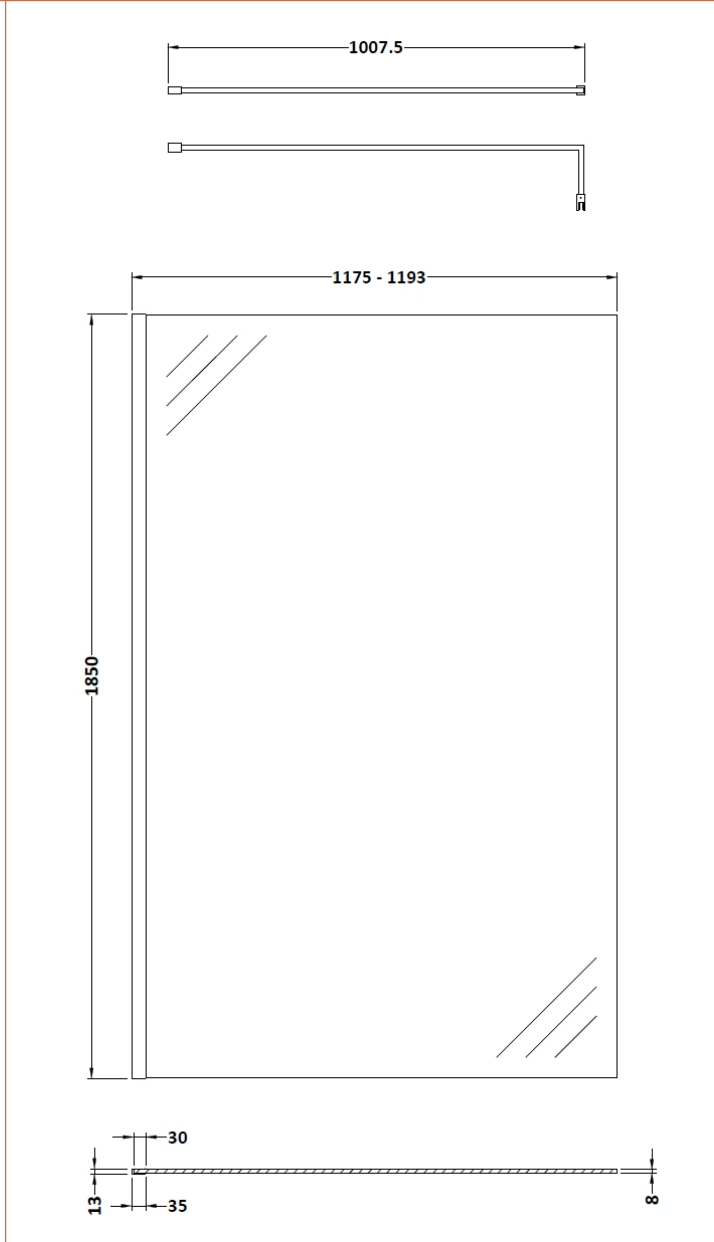

Sales Code: WRSCBB012

Description: Wetroom Screen 1200X1850x8mm Bb

Packaging Details

Barcode: 5056462618074

Sales Code: WRSC12

Description: Wetroom Screen 1200 X 1850 X 8mm

Product Dimensions

Height (mm):	1850
Width (mm):	1200
Depth (mm):	14
Nett Weight (kg):	50.5

Packaging Dimensions

Height (mm):	60
Width (mm):	1250
Length (mm):	1920
Gross Weight (kg):	50.5

Packaging Data

Box Colour:	Brown Cardboard Box - Printed
Box Qty:	1
Label Size:	100 x 50
Label Colour:	Not Applicable
Label Qty:	0

Outer Box Dimensions (If Applicable)

Height (mm):	
Width (mm):	
Depth (mm):	
Length (mm):	
Gross Weight (kg):	
Barcode:	5055275819050

Product Details

Country of Origin:	China
Fitting Instruction:	No
CE & UKCA:	Yes
Profile Material:	Aluminium
Profile Finish:	Polished Chrome
Adjustments (mm):	1175mm - 1193mm
Entry Width (mm):	N/A
Swing In Dim (mm):	N/A
Swing Out Dim (mm):	N/A
Radius (mm):	Not Applicable
Glass Thickness (mm):	8
Easy Fit:	No
Easy Clean:	No
Handle Style:	Not Applicable
Handle Material:	Not Applicable
Enclosure Design:	Frameless
Wheel Type:	Not Applicable
Support Bar Included:	Support Bar Included
Extras:	None

Sales Code: WRSF013

Description: 1850 Wetroom Wall Channel Brass

Product Dimensions

Height (mm):	1850
Width (mm):	
Depth (mm):	
Nett Weight (kg):	0.6

Packaging Dimensions

Height (mm):	60
Width (mm):	185
Length (mm):	1860
Gross Weight (kg):	0.6