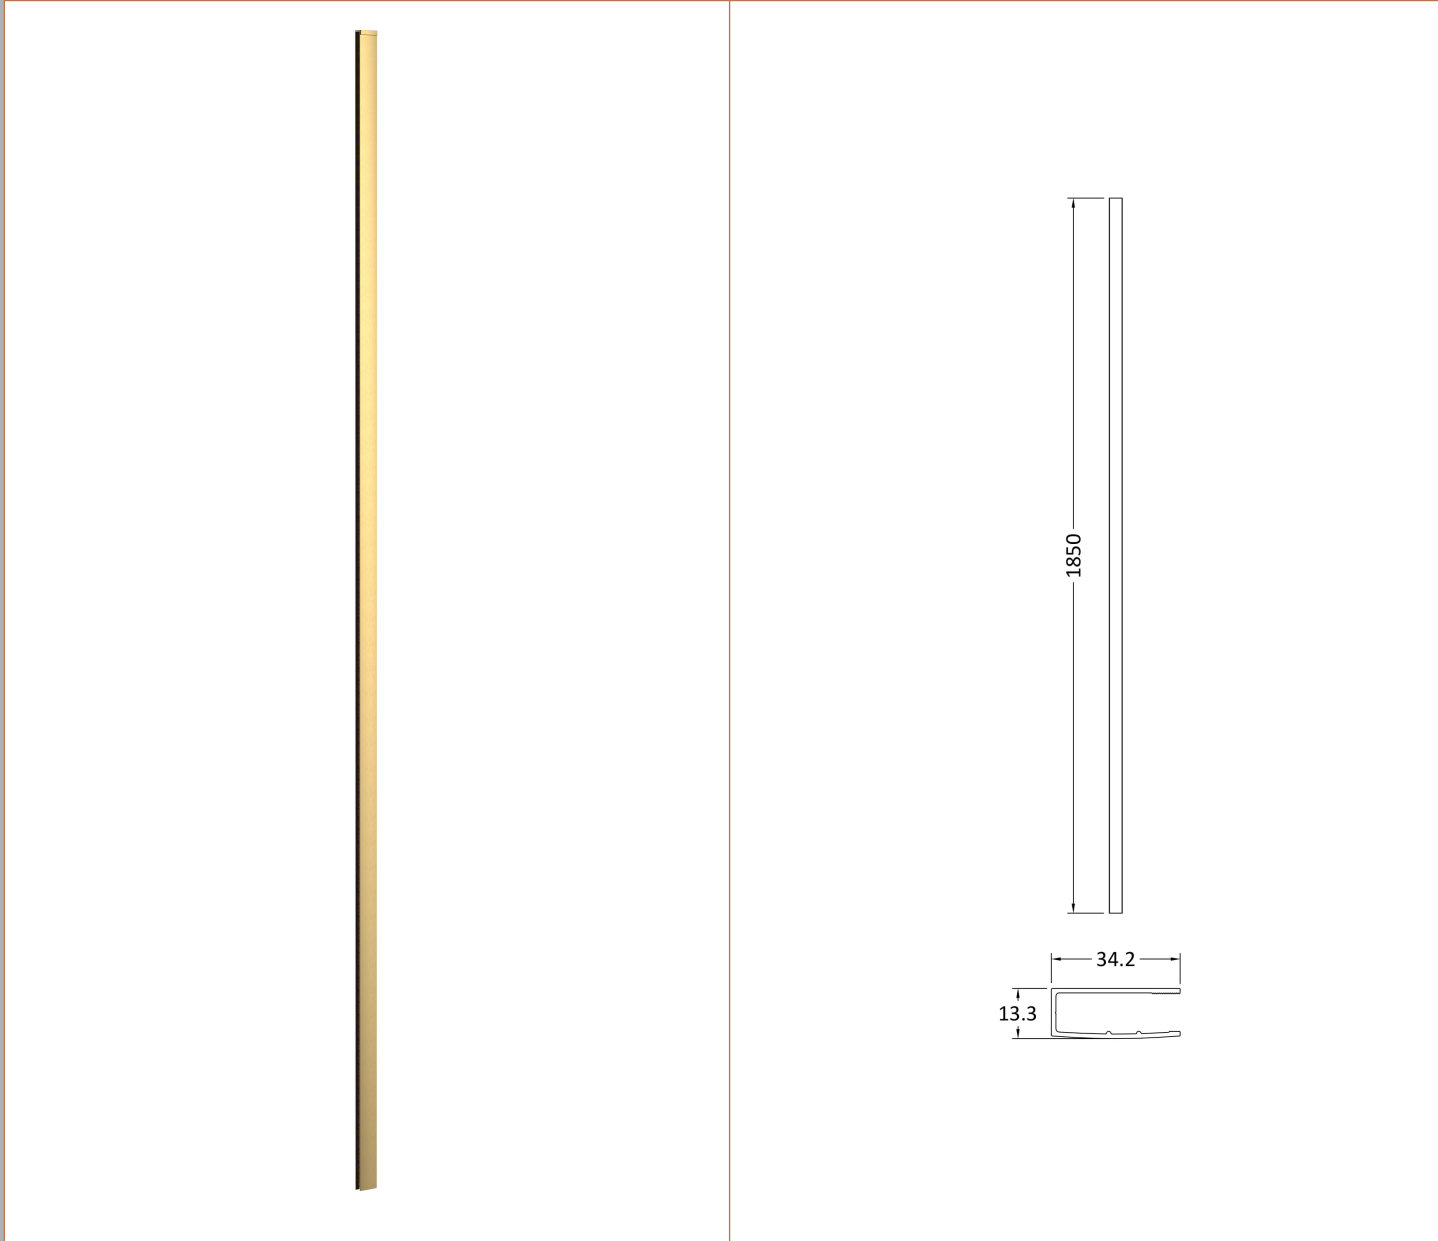

### Product Dimensions

Height (mm):	1850
Width (mm):	1400
Depth (mm):	14
Nett Weight (kg):	59.5

### Outer Box Dimensions (If Applicable)

Height (mm):	
Width (mm):	
Depth (mm):	
Length (mm):	
Gross Weight (kg):	
Barcode:	5055275819067

### Product Details

Country of Origin:	China
Fitting Instruction:	No
CE & UKCA:	Yes
Profile Material:	Aluminium
Profile Finish:	Polished Chrome
Adjustments (mm):	1375mm - 1393mm
Entry Width (mm):	N/A
Swing In Dim (mm):	N/A
Swing Out Dim (mm):	N/A
Radius (mm):	Not Applicable
Glass Thickness (mm):	8
Easy Fit:	No
Easy Clean:	No
Handle Style:	Not Applicable
Handle Material:	Not Applicable
Enclosure Design:	Frameless
Wheel Type:	Not Applicable
Support Bar Included:	Support Bar Included
Extras:	None

Sales Code: WRSF013

Description: 1850 Wetroom Wall Channel Brass

**Product Dimensions**

Height (mm):	1850
Width (mm):	
Depth (mm):	
Nett Weight (kg):	0.6

**Packaging Dimensions**

Height (mm):	60
Width (mm):	185
Length (mm):	1860
Gross Weight (kg):	0.6