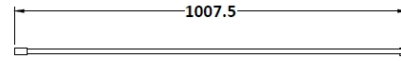

Sales Code: WRSCBB014

Description: Wetroom Screen 1400X1850x8mm Bb

Packaging Details

Barcode: 5056462618081