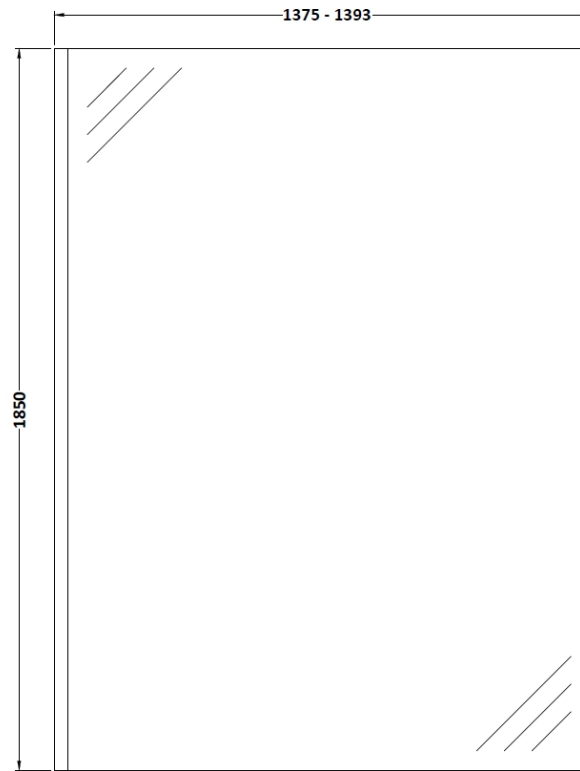

Sales Code: WRSCBB014

Description: Wetroom Screen 1400X1850x8mm Bb

### Packaging Details

Barcode: 5056462618081

Sales Code: WRSC14

Description: Wetroom Screen 1400 X 1850 X 8mm

### Product Dimensions

Height (mm):	1850
Width (mm):	1400
Depth (mm):	14
Nett Weight (kg):	59.5

### Packaging Dimensions

Height (mm):	60
Width (mm):	1450
Length (mm):	1920
Gross Weight (kg):	59.5