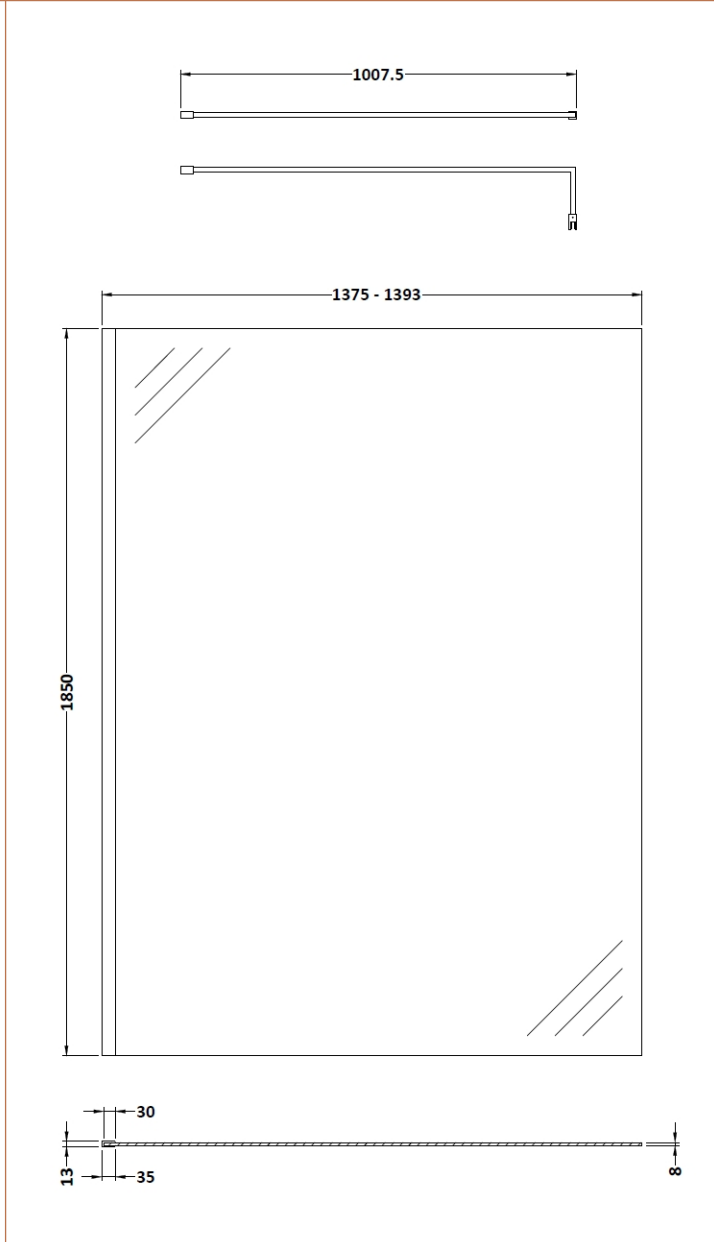

### Product Dimensions

Height (mm):	1850
Width (mm):	1400
Depth (mm):	14
Nett Weight (kg):	59.5

### Packaging Dimensions

Height (mm):	60
Width (mm):	1450
Length (mm):	1920
Gross Weight (kg):	59.5

### Outer Box Dimensions (If Applicable)

Height (mm):	
Width (mm):	
Depth (mm):	
Length (mm):	
Gross Weight (kg):	
Barcode:	5055275819067

### Product Dimensions

Height (mm):	15
Width (mm):	150
Depth (mm):	1000
Nett Weight (kg):	0.67