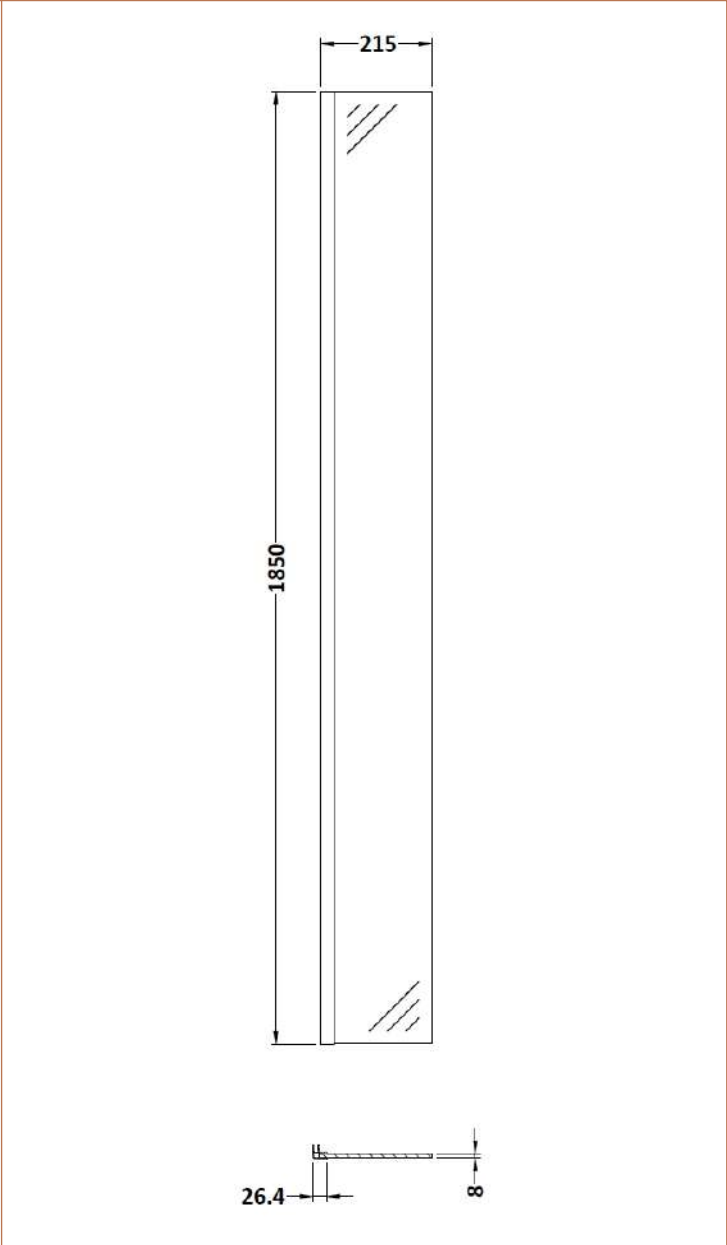

Sales Code: WRSCBB025

Description: Wetroom Screen Return 215X1850x8mm Bb

Packaging Details

Barcode: 5056462618005