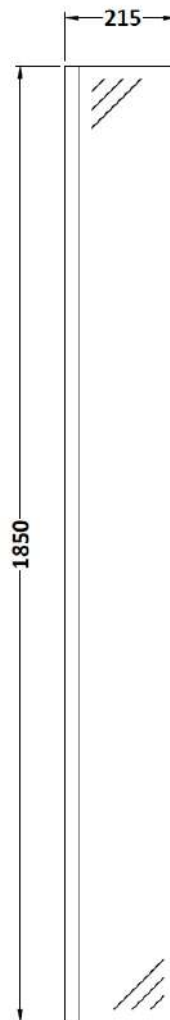

**Sales Code:** WRSCBB025

**Description:** Wetroom Screen Return 215X1850x8mm Bb

**Packaging Details**

Barcode: 5056462618005

Sales Code: WRS025

Description: Wetroom Screen Return 1850mmx215mm

### Product Dimensions

Height (mm):	1850
Width (mm):	215
Depth (mm):	28
Nett Weight (kg):	8.77

### Packaging Dimensions

Height (mm):	55
Width (mm):	290
Length (mm):	1910
Gross Weight (kg):	8.77

### Outer Box Dimensions (If Applicable)

Height (mm):	
Width (mm):	
Depth (mm):	
Length (mm):	
Gross Weight (kg):	
Barcode:	5055369001774