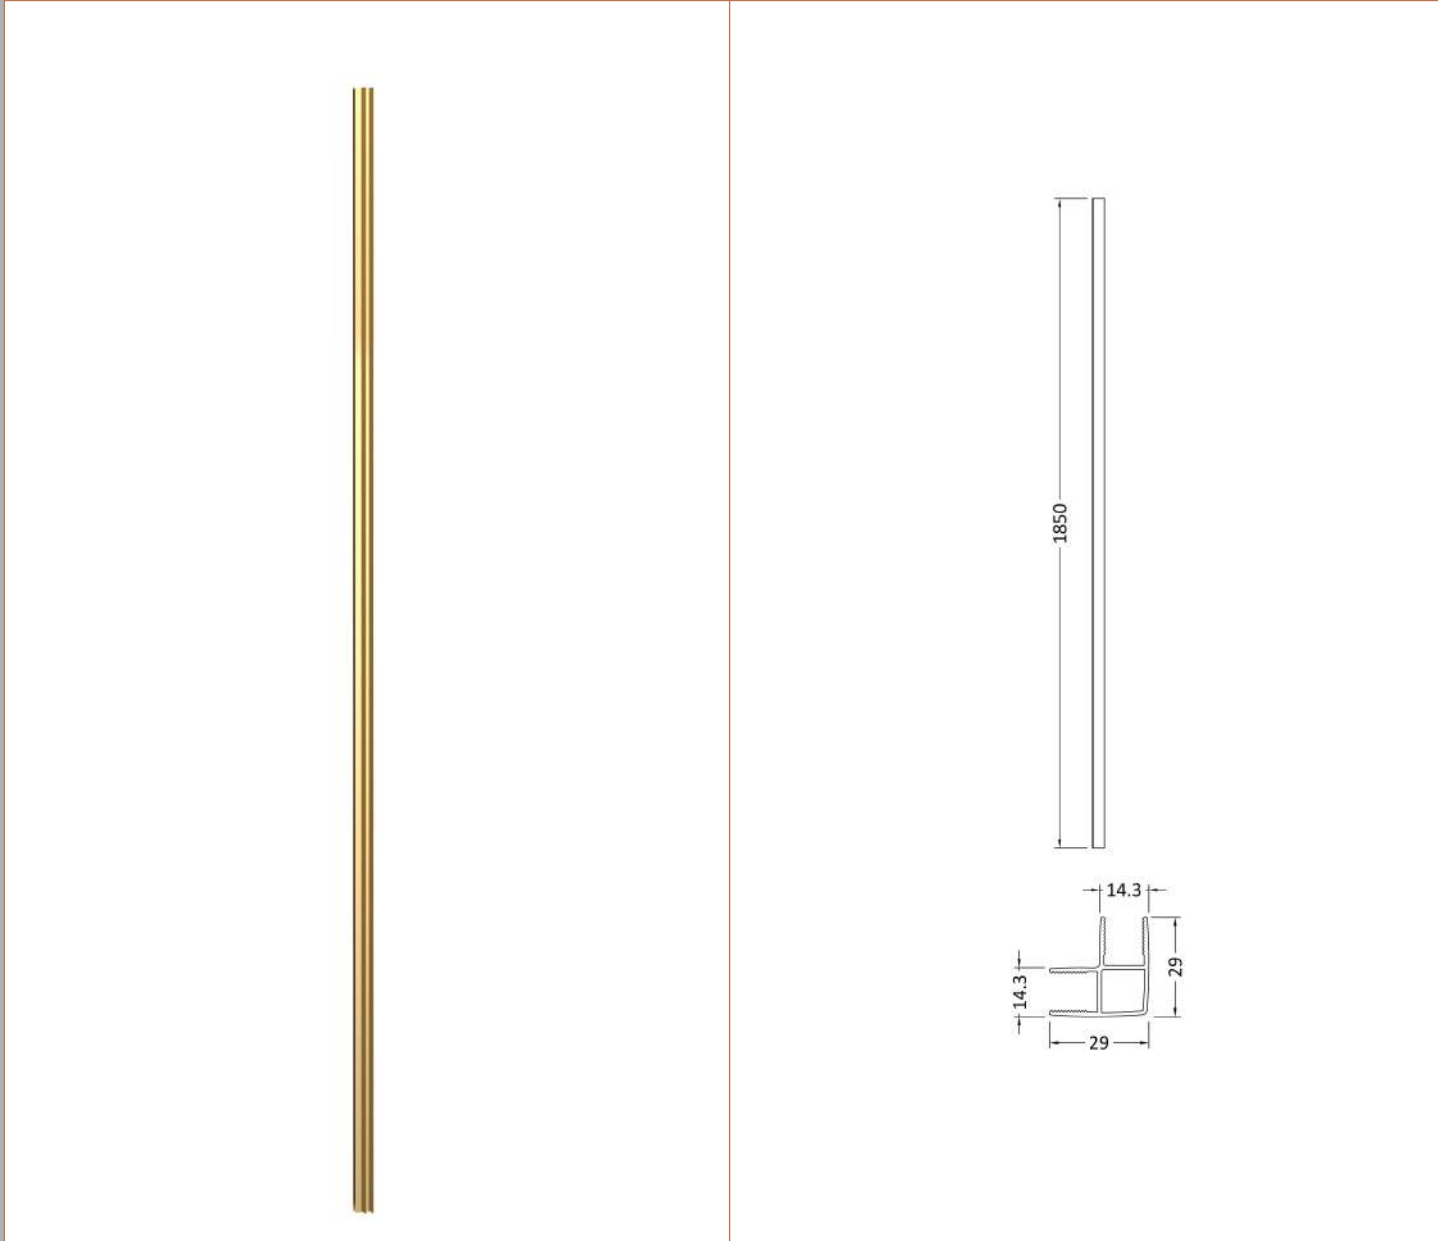

### Product Dimensions

Height (mm):	1850
Width (mm):	215
Depth (mm):	28
Nett Weight (kg):	8.77

### Outer Box Dimensions (If Applicable)

Height (mm):	
Width (mm):	
Depth (mm):	
Length (mm):	
Gross Weight (kg):	
Barcode:	5055369001774

### Product Details

Country of Origin:	China
Fitting Instruction:	No
CE & UKCA:	Yes
Profile Material:	Aluminium
Profile Finish:	Polished Chrome
Adjustments (mm):	N/A
Entry Width (mm):	N/A
Swing In Dim (mm):	N/A
Swing Out Dim (mm):	N/A
Radius (mm):	Not Applicable
Glass Thickness (mm):	8
Easy Fit:	No
Easy Clean:	No
Handle Style:	Not Applicable
Handle Material:	Not Applicable
Enclosure Design:	Frameless
Wheel Type:	Not Applicable
Support Bar Included:	Support Bar Not Included
Extras:	None

Sales Code: WRSF014

Description: 1850 Return Screen L Profile Brass

**Product Dimensions**

Height (mm):	1850
Width (mm):	
Depth (mm):	
Nett Weight (kg):	0.81

**Packaging Dimensions**

Height (mm):	40
Width (mm):	40
Length (mm):	1860
Gross Weight (kg):	0.81