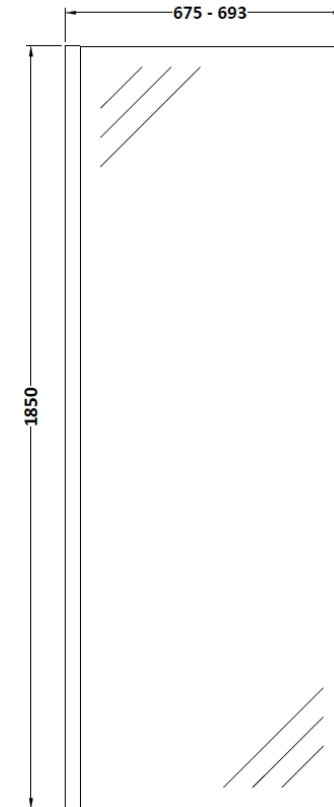

Sales Code: WRSCBB070

Description: Wetroom Screen 700X1850x8mm Bb

Packaging Details

Barcode: 5056462618012

Sales Code: WRSC070

Description: Wetroom Screen 700 X 1850 X 8mm

Product Dimensions

Height (mm):	1850
Width (mm):	700
Depth (mm):	14
Nett Weight (kg):	29.5

Packaging Dimensions

Height (mm):	60
Width (mm):	750
Length (mm):	1920
Gross Weight (kg):	29.5

Packaging Data

Box Colour:	Brown Cardboard Box - Printed
Box Qty:	1
Label Size:	100 x 50
Label Colour:	Not Applicable
Label Qty:	0

Outer Box Dimensions (If Applicable)

Height (mm):	
Width (mm):	
Depth (mm):	
Length (mm):	
Gross Weight (kg):	
Barcode:	5055275819005

Product Details

Country of Origin:	China
Fitting Instruction:	No
CE & UKCA:	Yes
Profile Material:	Aluminium
Profile Finish:	Polished Chrome
Adjustments (mm):	675mm - 693mm
Entry Width (mm):	N/A
Swing In Dim (mm):	N/A
Swing Out Dim (mm):	N/A
Radius (mm):	Not Applicable
Glass Thickness (mm):	8
Easy Fit:	No
Easy Clean:	No
Handle Style:	Not Applicable
Handle Material:	Not Applicable
Enclosure Design:	Frameless
Wheel Type:	Not Applicable
Support Bar Included:	Support Bar Included
Extras:	None

Sales Code: WRSF013

Description: 1850 Wetroom Wall Channel Brass

Product Dimensions

Height (mm):	1850
Width (mm):	
Depth (mm):	
Nett Weight (kg):	0.6

Packaging Dimensions

Height (mm):	60
Width (mm):	185
Length (mm):	1860
Gross Weight (kg):	0.6