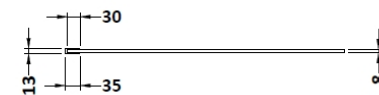

Sales Code: WRSCBB070

Description: Wetroom Screen 700X1850x8mm Bb

Packaging Details

Barcode: 5056462618012

Sales Code: WRSC070

Description: Wetroom Screen 700 X 1850 X 8mm

Product Dimensions

Height (mm):	1850
Width (mm):	700
Depth (mm):	14
Nett Weight (kg):	29.5

Packaging Dimensions

Height (mm):	60
Width (mm):	750
Length (mm):	1920
Gross Weight (kg):	29.5

Packaging Data

Box Colour:	Brown Cardboard Box - Printed
Box Qty:	1
Label Size:	100 x 50
Label Colour:	Not Applicable
Label Qty:	0

Outer Box Dimensions (If Applicable)

Height (mm):	
Width (mm):	
Depth (mm):	
Length (mm):	
Gross Weight (kg):	
Barcode:	5055275819005

Product Details

Country of Origin:	China
Fitting Instruction:	No
CE & UKCA:	Yes
Profile Material:	Aluminium
Profile Finish:	Polished Chrome
Adjustments (mm):	675mm - 693mm
Entry Width (mm):	N/A
Swing In Dim (mm):	N/A
Swing Out Dim (mm):	N/A
Radius (mm):	Not Applicable
Glass Thickness (mm):	8
Easy Fit:	No
Easy Clean:	No
Handle Style:	Not Applicable
Handle Material:	Not Applicable
Enclosure Design:	Frameless
Wheel Type:	Not Applicable
Support Bar Included:	Support Bar Included
Extras:	None

Sales Code: WRSF013

Description: 1850 Wetroom Wall Channel Brass

Product Dimensions

Height (mm):	1850
Width (mm):	
Depth (mm):	
Nett Weight (kg):	0.6

Packaging Dimensions

Height (mm):	60
Width (mm):	185
Length (mm):	1860
Gross Weight (kg):	0.6