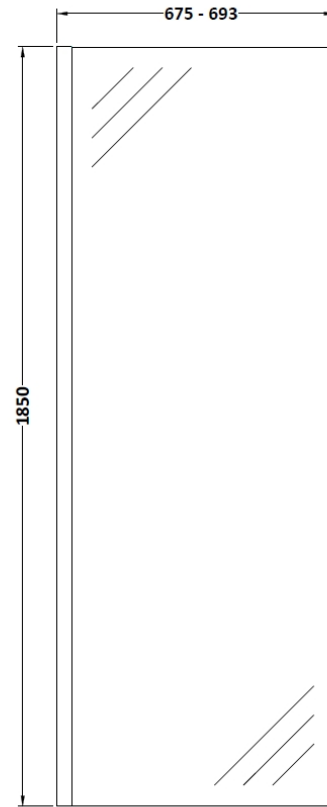

Sales Code: WRSCBB070

Description: Wetroom Screen 700X1850x8mm Bb

Packaging Details

Barcode: 5056462618012

Sales Code: WRSC070

Description: Wetroom Screen 700 X 1850 X 8mm

Product Dimensions

Height (mm):	1850
Width (mm):	700
Depth (mm):	14
Nett Weight (kg):	29.5

Packaging Dimensions

Height (mm):	60
Width (mm):	750
Length (mm):	1920
Gross Weight (kg):	29.5

Packaging Data

Box Colour:	Brown Cardboard Box - Printed
Box Qty:	1
Label Size:	100 x 50
Label Colour:	Not Applicable
Label Qty:	0

Outer Box Dimensions (If Applicable)

Height (mm):	
Width (mm):	
Depth (mm):	
Length (mm):	
Gross Weight (kg):	
Barcode:	5055275819005

Product Details

Country of Origin:	China
Fitting Instruction:	No
CE & UKCA:	Yes
Profile Material:	Aluminium
Profile Finish:	Polished Chrome
Adjustments (mm):	675mm - 693mm
Entry Width (mm):	N/A
Swing In Dim (mm):	N/A
Swing Out Dim (mm):	N/A
Radius (mm):	Not Applicable
Glass Thickness (mm):	8
Easy Fit:	No
Easy Clean:	No
Handle Style:	Not Applicable
Handle Material:	Not Applicable
Enclosure Design:	Frameless
Wheel Type:	Not Applicable
Support Bar Included:	Support Bar Included
Extras:	None

Sales Code: WRSF013

Description: 1850 Wetroom Wall Channel Brass

Product Dimensions

Height (mm):	1850
Width (mm):	
Depth (mm):	
Nett Weight (kg):	0.6

Packaging Dimensions

Height (mm):	60
Width (mm):	185
Length (mm):	1860
Gross Weight (kg):	0.6