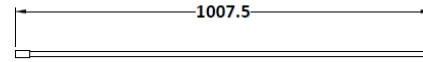

Sales Code: WRSCBB070

Description: Wetroom Screen 700X1850x8mm Bb

Packaging Details

Barcode: 5056462618012

Sales Code: WRSC070

Description: Wetroom Screen 700 X 1850 X 8mm

Product Dimensions

Height (mm):	1850
Width (mm):	700
Depth (mm):	14
Nett Weight (kg):	29.5

Packaging Dimensions

Height (mm):	60
Width (mm):	750
Length (mm):	1920
Gross Weight (kg):	29.5

Packaging Data

Box Colour:	Brown Cardboard Box - Printed
Box Qty:	1
Label Size:	100 x 50
Label Colour:	Not Applicable
Label Qty:	0

Outer Box Dimensions (If Applicable)

Height (mm):	
Width (mm):	
Depth (mm):	
Length (mm):	
Gross Weight (kg):	
Barcode:	5055275819005

Product Details

Country of Origin:	China
Fitting Instruction:	No
CE & UKCA:	Yes
Profile Material:	Aluminium
Profile Finish:	Polished Chrome
Adjustments (mm):	675mm - 693mm
Entry Width (mm):	N/A
Swing In Dim (mm):	N/A
Swing Out Dim (mm):	N/A
Radius (mm):	Not Applicable
Glass Thickness (mm):	8
Easy Fit:	No
Easy Clean:	No
Handle Style:	Not Applicable
Handle Material:	Not Applicable
Enclosure Design:	Frameless
Wheel Type:	Not Applicable
Support Bar Included:	Support Bar Included
Extras:	None