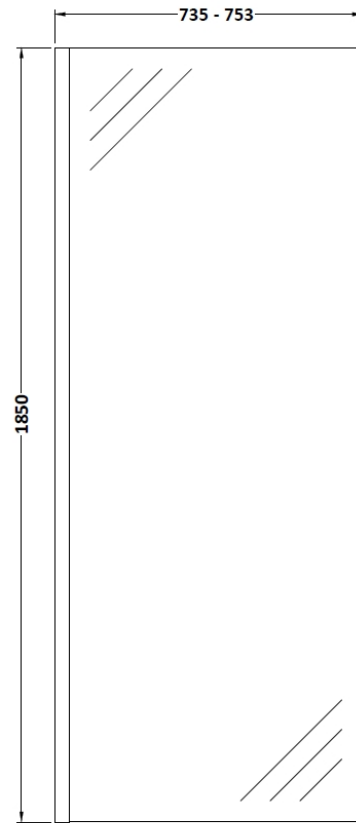

Sales Code: WRSCBB076

Description: Wetroom Screen 760X1850x8mm Bb

### Product Dimensions

Height (mm):	1850
Width (mm):	760
Depth (mm):	14
Nett Weight (kg):	32.5

### Packaging Dimensions

Height (mm):	60
Width (mm):	810
Length (mm):	1920
Gross Weight (kg):	32.5

### Outer Box Dimensions (If Applicable)

Height (mm):	
Width (mm):	
Depth (mm):	
Length (mm):	
Gross Weight (kg):	
Barcode:	5055275819012