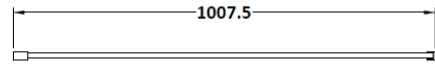

Sales Code: WRSCBB076

Description: Wetroom Screen 760X1850x8mm Bb

Packaging Details

Barcode: 5056462618029