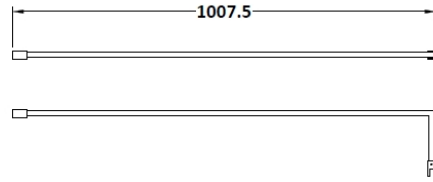

### Product Dimensions

Height (mm):	1850
Width (mm):	760
Depth (mm):	14
Nett Weight (kg):	32.5

### Packaging Dimensions

Height (mm):	60
Width (mm):	810
Length (mm):	1920
Gross Weight (kg):	32.5

### Outer Box Dimensions (If Applicable)

Height (mm):	
Width (mm):	
Depth (mm):	
Length (mm):	
Gross Weight (kg):	
Barcode:	5055275819012

### Product Dimensions

Height (mm):	15
Width (mm):	150
Depth (mm):	1000
Nett Weight (kg):	0.67