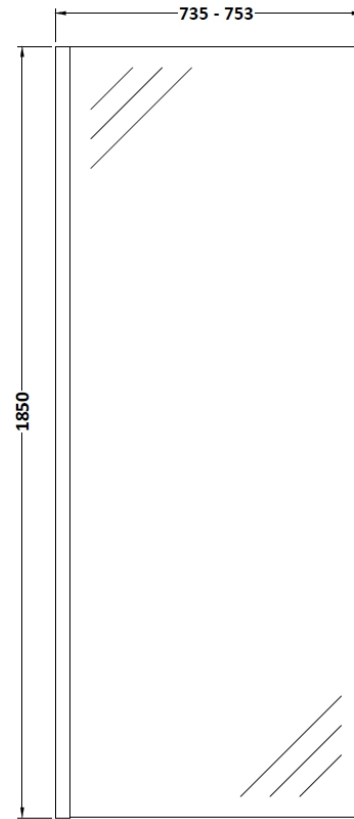

Sales Code: WRSCBB076

Description: Wetroom Screen 760X1850x8mm Bb

### Packaging Details

Barcode: 5056462618029

Sales Code: WRSC076

Description: Wetroom Screen 760 X 1850 X 8mm

### Product Dimensions

Height (mm):	1850
Width (mm):	760
Depth (mm):	14
Nett Weight (kg):	32.5

### Packaging Dimensions

Height (mm):	60
Width (mm):	810
Length (mm):	1920
Gross Weight (kg):	32.5