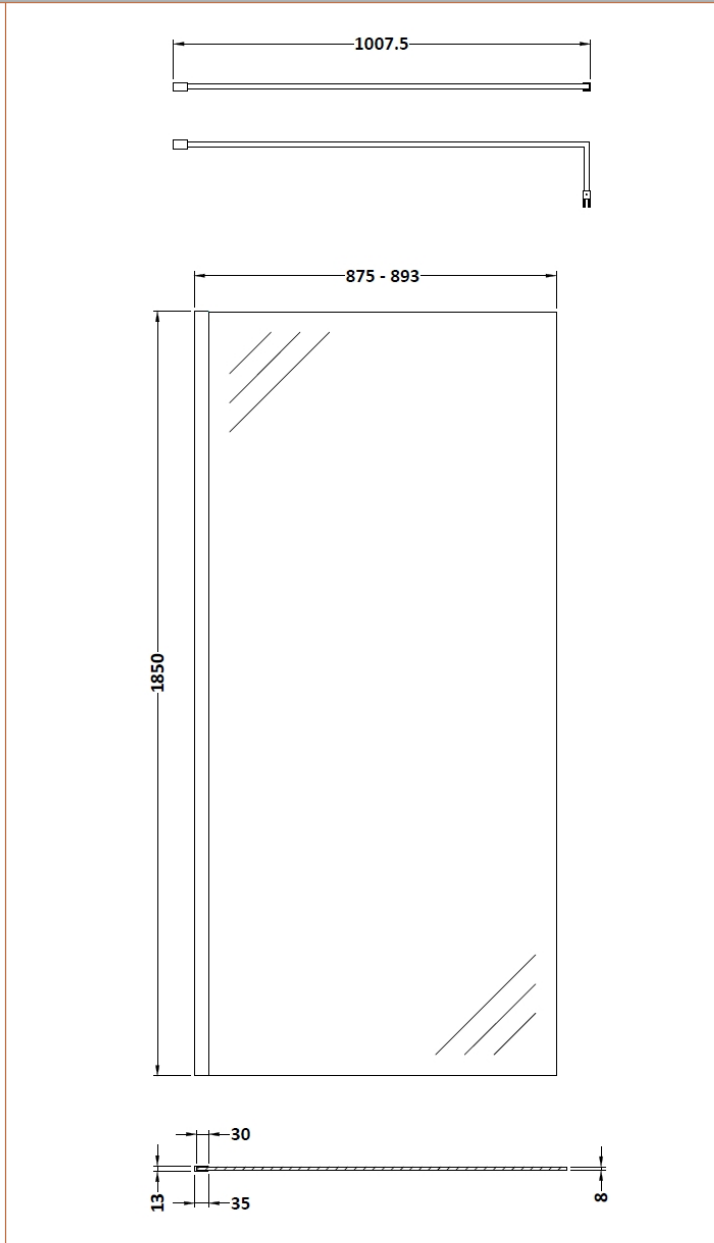

Sales Code: WRSCBB090

Description: Wetroom Screen 900X1850x8mm Bb

Packaging Details

Barcode: 5056462618043

Sales Code: WRSC090

Description: Wetroom Screen 900 X 1850 X 8mm

Product Dimensions

Height (mm):	1850
Width (mm):	900
Depth (mm):	14
Nett Weight (kg):	37.5

Packaging Dimensions

Height (mm):	60
Width (mm):	950
Length (mm):	1920
Gross Weight (kg):	38.2

Packaging Data

Box Colour:	Brown Cardboard Box - Printed
Box Qty:	1
Label Size:	100 x 50
Label Colour:	Not Applicable
Label Qty:	0

Outer Box Dimensions (If Applicable)

Height (mm):	
Width (mm):	
Depth (mm):	
Length (mm):	
Gross Weight (kg):	
Barcode:	5055275819036

Product Details

Country of Origin:	China
Fitting Instruction:	No
CE & UKCA:	Yes
Profile Material:	Aluminium
Profile Finish:	Polished Chrome
Adjustments (mm):	875mm - 893mm
Entry Width (mm):	N/A
Swing In Dim (mm):	N/A
Swing Out Dim (mm):	N/A
Radius (mm):	Not Applicable
Glass Thickness (mm):	8
Easy Fit:	No
Easy Clean:	No
Handle Style:	Not Applicable
Handle Material:	Not Applicable
Enclosure Design:	Frameless
Wheel Type:	Not Applicable
Support Bar Included:	Support Bar Included
Extras:	None

Sales Code: WRSF013

Description: 1850 Wetroom Wall Channel Brass

Product Dimensions

Height (mm):	1850
Width (mm):	
Depth (mm):	
Nett Weight (kg):	0.6

Packaging Dimensions

Height (mm):	60
Width (mm):	185
Length (mm):	1860
Gross Weight (kg):	0.6