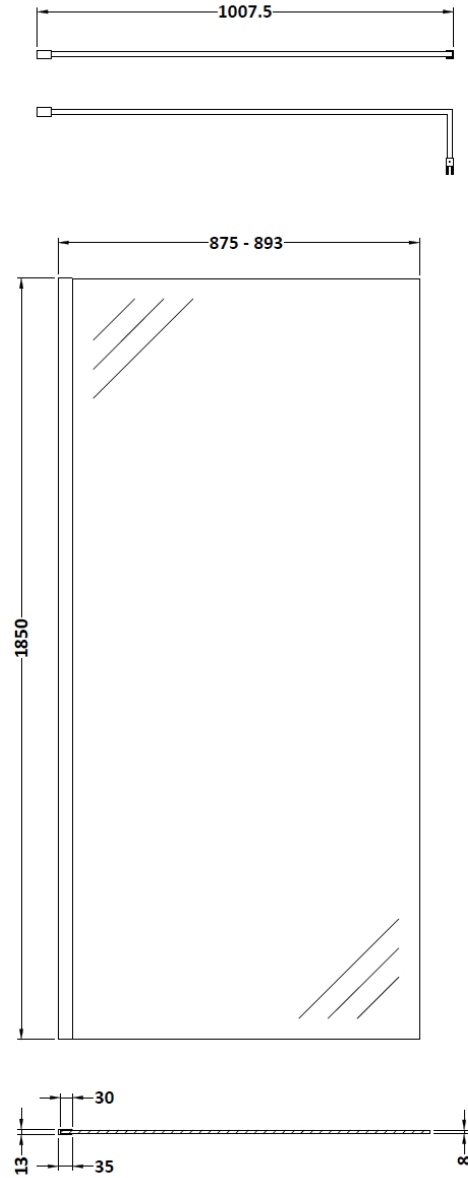

Sales Code: WRSCBB090

Description: Wetroom Screen 900X1850x8mm Bb

Packaging Details

Barcode: 5056462618043

Sales Code: WRSC090

Description: Wetroom Screen 900 X 1850 X 8mm

Product Dimensions

Height (mm):	1850
Width (mm):	900
Depth (mm):	14
Nett Weight (kg):	37.5

Packaging Dimensions

Height (mm):	60
Width (mm):	950
Length (mm):	1920
Gross Weight (kg):	38.2

Packaging Data

Box Colour:	Brown Cardboard Box - Printed
Box Qty:	1
Label Size:	100 x 50
Label Colour:	Not Applicable
Label Qty:	0

Outer Box Dimensions (If Applicable)

Height (mm):	
Width (mm):	
Depth (mm):	
Length (mm):	
Gross Weight (kg):	
Barcode:	5055275819036

Product Details

Country of Origin:	China
Fitting Instruction:	No
CE & UKCA:	Yes
Profile Material:	Aluminium
Profile Finish:	Polished Chrome
Adjustments (mm):	875mm - 893mm
Entry Width (mm):	N/A
Swing In Dim (mm):	N/A
Swing Out Dim (mm):	N/A
Radius (mm):	Not Applicable
Glass Thickness (mm):	8
Easy Fit:	No
Easy Clean:	No
Handle Style:	Not Applicable
Handle Material:	Not Applicable
Enclosure Design:	Frameless
Wheel Type:	Not Applicable
Support Bar Included:	Support Bar Included
Extras:	None

Sales Code: WRSF013

Description: 1850 Wetroom Wall Channel Brass

Product Dimensions

Height (mm):	1850
Width (mm):	
Depth (mm):	
Nett Weight (kg):	0.6

Packaging Dimensions

Height (mm):	60
Width (mm):	185
Length (mm):	1860
Gross Weight (kg):	0.6