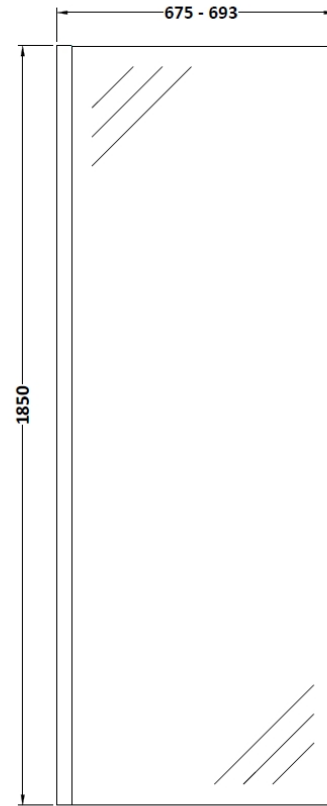

**Sales Code:** WRSCBP070

**Description:** Wetroom Screen 700X1850x8mm Black

**Packaging Details**

Barcode: 5056211897453

Sales Code: WRSC070

Description: Wetroom Screen 700 X 1850 X 8mm

### Product Dimensions

Height (mm):	1850
Width (mm):	700
Depth (mm):	14
Nett Weight (kg):	29.5

### Packaging Dimensions

Height (mm):	60
Width (mm):	750
Length (mm):	1920
Gross Weight (kg):	29.5

### Outer Box Dimensions (If Applicable)

Height (mm):	
Width (mm):	
Depth (mm):	
Length (mm):	
Gross Weight (kg):	
Barcode:	5055275819005