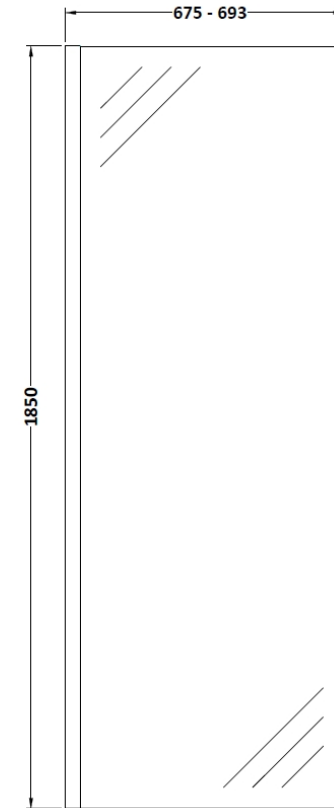

**Sales Code:** WRSCBP070

**Description:** Wetroom Screen 700X1850x8mm Black

**Packaging Details**

Barcode: 5056211897453

Sales Code: WRSC070

Description: Wetroom Screen 700 X 1850 X 8mm

### Product Dimensions

Height (mm):	1850
Width (mm):	700
Depth (mm):	14
Nett Weight (kg):	29.5

### Packaging Dimensions

Height (mm):	60
Width (mm):	750
Length (mm):	1920
Gross Weight (kg):	29.5

### Outer Box Dimensions (If Applicable)

Height (mm):	
Width (mm):	
Depth (mm):	
Length (mm):	
Gross Weight (kg):	
Barcode:	5055275819005