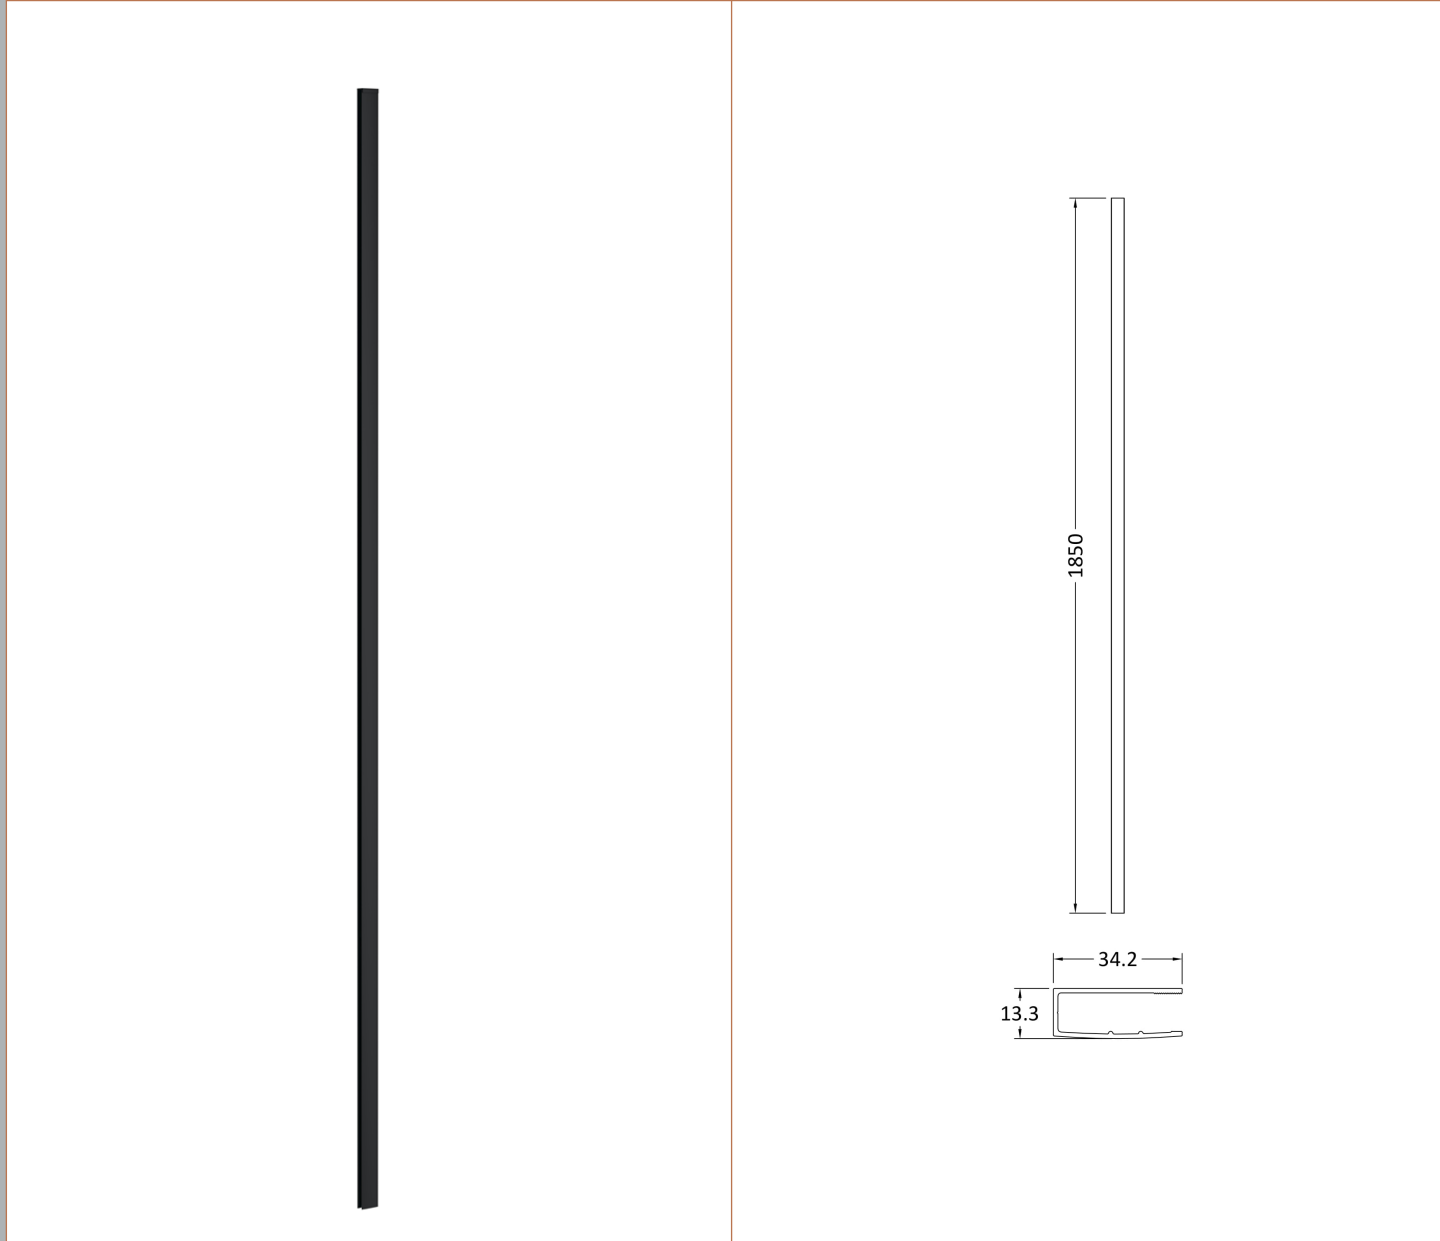

### Product Dimensions

Height (mm):	1850
Width (mm):	700
Depth (mm):	14
Nett Weight (kg):	29.5

### Outer Box Dimensions (If Applicable)

Height (mm):	
Width (mm):	
Depth (mm):	
Length (mm):	
Gross Weight (kg):	
Barcode:	5055275819005

### Product Details

Country of Origin:	China
Fitting Instruction:	No
CE & UKCA:	Yes
Profile Material:	Aluminium
Profile Finish:	Polished Chrome
Adjustments (mm):	675mm - 693mm
Entry Width (mm):	N/A
Swing In Dim (mm):	N/A
Swing Out Dim (mm):	N/A
Radius (mm):	Not Applicable
Glass Thickness (mm):	8
Easy Fit:	No
Easy Clean:	No
Handle Style:	Not Applicable
Handle Material:	Not Applicable
Enclosure Design:	Frameless
Wheel Type:	Not Applicable
Support Bar Included:	Support Bar Included
Extras:	None

Sales Code: WRSF009

Description: 1850 Wetroom Wall Channel Black

**Product Dimensions**

Height (mm):	1850
Width (mm):	
Depth (mm):	
Nett Weight (kg):	0.6

**Packaging Dimensions**

Height (mm):	60
Width (mm):	185
Length (mm):	1860
Gross Weight (kg):	0.6