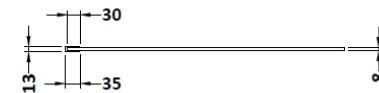

Sales Code: WRSC070

Description: Wetroom Screen 700 X 1850 X 8mm

Product Dimensions

Height (mm):	1850
Width (mm):	700
Depth (mm):	14
Nett Weight (kg):	29.5

Packaging Dimensions

Height (mm):	60
Width (mm):	750
Length (mm):	1920
Gross Weight (kg):	29.5

Packaging Data

Box Colour:	Brown Cardboard Box - Printed
Box Qty:	1
Label Size:	100 x 50
Label Colour:	Not Applicable
Label Qty:	0

Outer Box Dimensions (If Applicable)

Height (mm):	
Width (mm):	
Depth (mm):	
Length (mm):	
Gross Weight (kg):	
Barcode:	5055275819005

Product Details

Country of Origin:	China
Fitting Instruction:	No
CE & UKCA:	Yes
Profile Material:	Aluminium
Profile Finish:	Polished Chrome
Adjustments (mm):	675mm - 693mm
Entry Width (mm):	N/A
Swing In Dim (mm):	N/A
Swing Out Dim (mm):	N/A
Radius (mm):	Not Applicable
Glass Thickness (mm):	8
Easy Fit:	No
Easy Clean:	No
Handle Style:	Not Applicable
Handle Material:	Not Applicable
Enclosure Design:	Frameless
Wheel Type:	Not Applicable
Support Bar Included:	Support Bar Included
Extras:	None