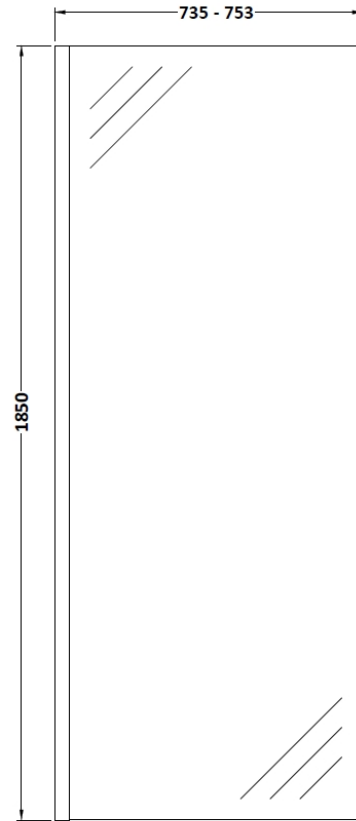

Sales Code: WRSCBP076

Description: Wetroom Screen 760X1850x8mm Black

Packaging Details

Barcode: 5056211897460

Sales Code: WRSC076

Description: Wetroom Screen 760 X 1850 X 8mm

Product Dimensions

Height (mm):	1850
Width (mm):	760
Depth (mm):	14
Nett Weight (kg):	32.5

Packaging Dimensions

Height (mm):	60
Width (mm):	810
Length (mm):	1920
Gross Weight (kg):	32.5

Packaging Data

Box Colour:	Brown Cardboard Box - Printed
Box Qty:	1
Label Size:	100 x 50
Label Colour:	Not Applicable
Label Qty:	0

Outer Box Dimensions (If Applicable)

Height (mm):	
Width (mm):	
Depth (mm):	
Length (mm):	
Gross Weight (kg):	
Barcode:	5055275819012

Product Details

Country of Origin:	China
Fitting Instruction:	No
CE & UKCA:	Yes
Profile Material:	Aluminium
Profile Finish:	Polished Chrome
Adjustments (mm):	735mm - 753mm
Entry Width (mm):	N/A
Swing In Dim (mm):	N/A
Swing Out Dim (mm):	N/A
Radius (mm):	Not Applicable
Glass Thickness (mm):	8
Easy Fit:	No
Easy Clean:	No
Handle Style:	Not Applicable
Handle Material:	Not Applicable
Enclosure Design:	Frameless
Wheel Type:	Not Applicable
Support Bar Included:	Support Bar Included
Extras:	None

Sales Code: WRSF009

Description: 1850 Wetroom Wall Channel Black

Product Dimensions

Height (mm):	1850
Width (mm):	
Depth (mm):	
Nett Weight (kg):	0.6

Packaging Dimensions

Height (mm):	60
Width (mm):	185
Length (mm):	1860
Gross Weight (kg):	0.6