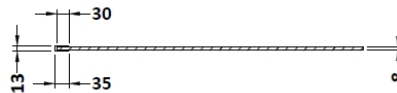

Sales Code: WRSCBP076

Description: Wetroom Screen 760X1850x8mm Black

Packaging Details

Barcode: 5056211897460

Sales Code: WRSC076

Description: Wetroom Screen 760 X 1850 X 8mm

Product Dimensions

Height (mm):	1850
Width (mm):	760
Depth (mm):	14
Nett Weight (kg):	32.5

Packaging Dimensions

Height (mm):	60
Width (mm):	810
Length (mm):	1920
Gross Weight (kg):	32.5

Packaging Data

Box Colour:	Brown Cardboard Box - Printed
Box Qty:	1
Label Size:	100 x 50
Label Colour:	Not Applicable
Label Qty:	0

Outer Box Dimensions (If Applicable)

Height (mm):	
Width (mm):	
Depth (mm):	
Length (mm):	
Gross Weight (kg):	
Barcode:	5055275819012

Product Details

Country of Origin:	China
Fitting Instruction:	No
CE & UKCA:	Yes
Profile Material:	Aluminium
Profile Finish:	Polished Chrome
Adjustments (mm):	735mm - 753mm
Entry Width (mm):	N/A
Swing In Dim (mm):	N/A
Swing Out Dim (mm):	N/A
Radius (mm):	Not Applicable
Glass Thickness (mm):	8
Easy Fit:	No
Easy Clean:	No
Handle Style:	Not Applicable
Handle Material:	Not Applicable
Enclosure Design:	Frameless
Wheel Type:	Not Applicable
Support Bar Included:	Support Bar Included
Extras:	None

Sales Code: WRSF009

Description: 1850 Wetroom Wall Channel Black

Product Dimensions

Height (mm):	1850
Width (mm):	
Depth (mm):	
Nett Weight (kg):	0.6

Packaging Dimensions

Height (mm):	60
Width (mm):	185
Length (mm):	1860
Gross Weight (kg):	0.6