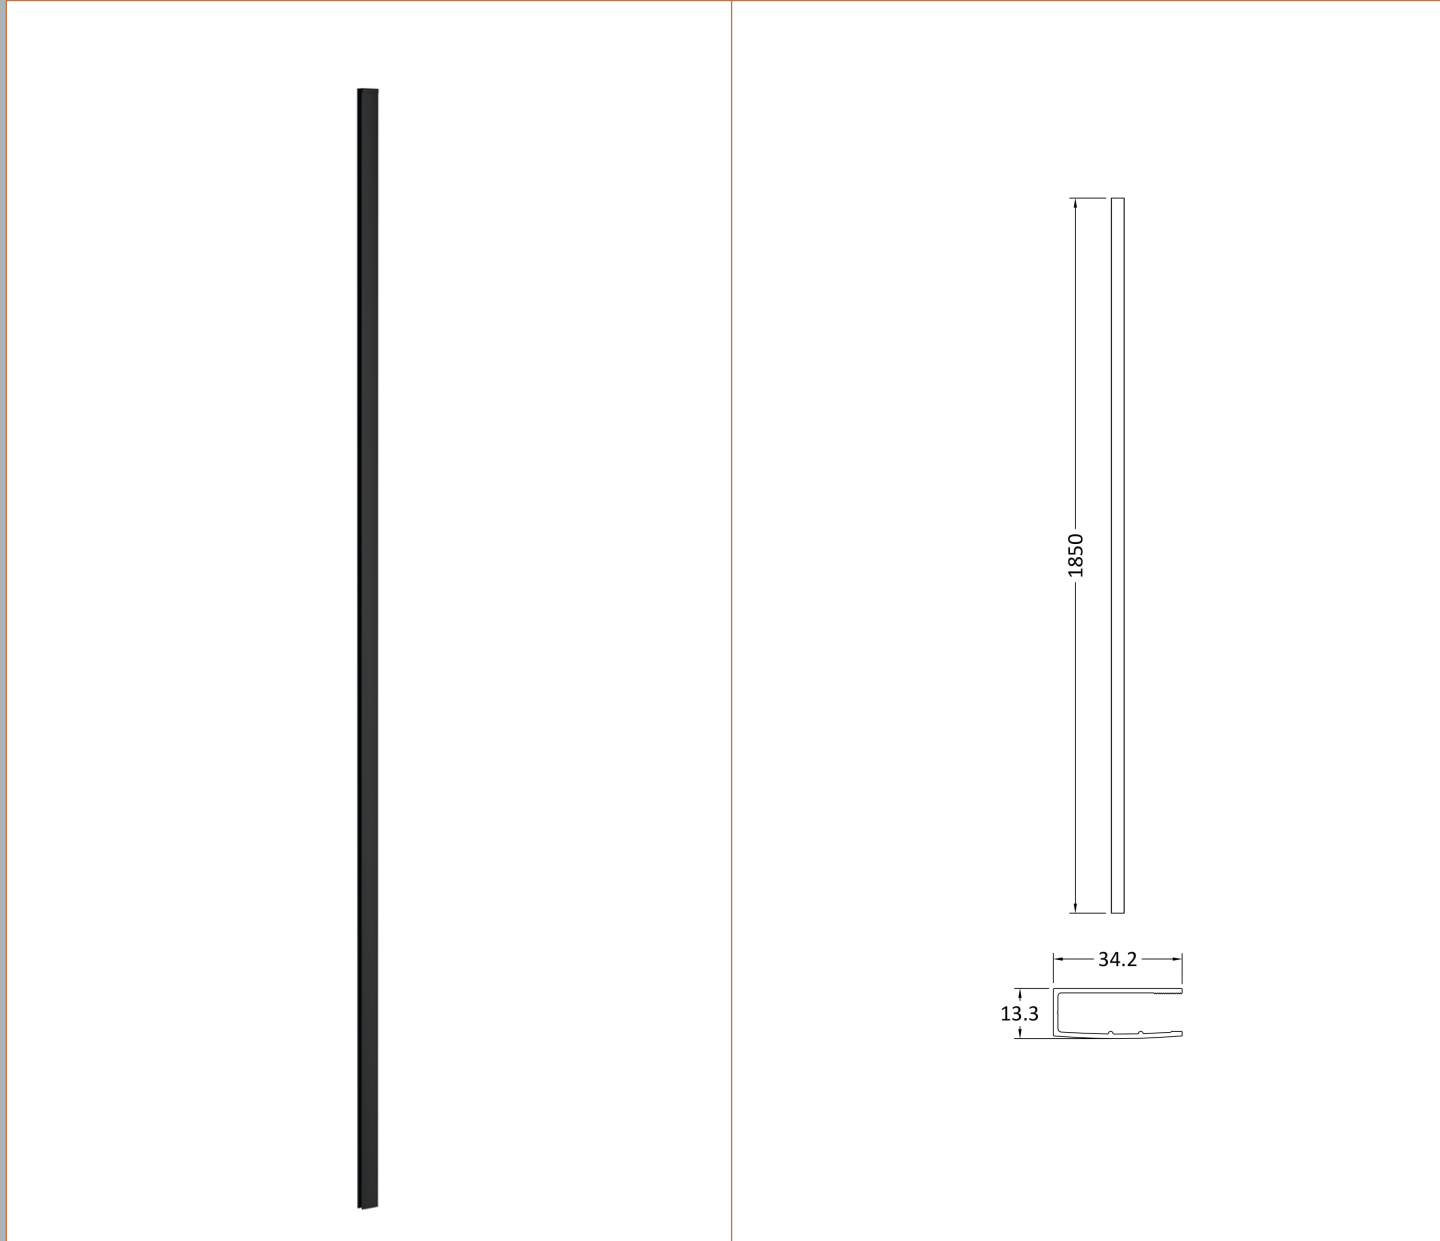

Sales Code: WRSCBP076

Description: Wetroom Screen 760X1850x8mm Black

Packaging Details

Barcode: 5056211897460

Sales Code: WRSC076

Description: Wetroom Screen 760 X 1850 X 8mm

Product Dimensions

Height (mm):	1850
Width (mm):	760
Depth (mm):	14
Nett Weight (kg):	32.5

Packaging Dimensions

Height (mm):	60
Width (mm):	810
Length (mm):	1920
Gross Weight (kg):	32.5

Packaging Data

Box Colour:	Brown Cardboard Box - Printed
Box Qty:	1
Label Size:	100 x 50
Label Colour:	Not Applicable
Label Qty:	0

Outer Box Dimensions (If Applicable)

Height (mm):	
Width (mm):	
Depth (mm):	
Length (mm):	
Gross Weight (kg):	
Barcode:	5055275819012

Product Details

Country of Origin:	China
Fitting Instruction:	No
CE & UKCA:	Yes
Profile Material:	Aluminium
Profile Finish:	Polished Chrome
Adjustments (mm):	735mm - 753mm
Entry Width (mm):	N/A
Swing In Dim (mm):	N/A
Swing Out Dim (mm):	N/A
Radius (mm):	Not Applicable
Glass Thickness (mm):	8
Easy Fit:	No
Easy Clean:	No
Handle Style:	Not Applicable
Handle Material:	Not Applicable
Enclosure Design:	Frameless
Wheel Type:	Not Applicable
Support Bar Included:	Support Bar Included
Extras:	None

Sales Code: WRSF009

Description: 1850 Wetroom Wall Channel Black

Product Dimensions

Height (mm):	1850
Width (mm):	
Depth (mm):	
Nett Weight (kg):	0.6

Packaging Dimensions

Height (mm):	60
Width (mm):	185
Length (mm):	1860
Gross Weight (kg):	0.6