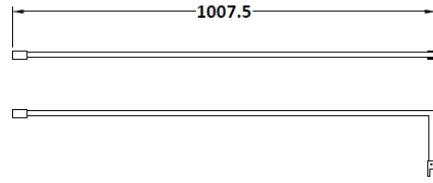

Sales Code: WRSCBP076

Description: Wetroom Screen 760X1850x8mm Black

Packaging Details

Barcode: 5056211897460

Sales Code: WRSC076

Description: Wetroom Screen 760 X 1850 X 8mm

Product Dimensions

Height (mm):	1850
Width (mm):	760
Depth (mm):	14
Nett Weight (kg):	32.5

Packaging Dimensions

Height (mm):	60
Width (mm):	810
Length (mm):	1920
Gross Weight (kg):	32.5

Packaging Data

Box Colour:	Brown Cardboard Box - Printed
Box Qty:	1
Label Size:	100 x 50
Label Colour:	Not Applicable
Label Qty:	0

Outer Box Dimensions (If Applicable)

Height (mm):	
Width (mm):	
Depth (mm):	
Length (mm):	
Gross Weight (kg):	
Barcode:	5055275819012

Product Details

Country of Origin:	China
Fitting Instruction:	No
CE & UKCA:	Yes
Profile Material:	Aluminium
Profile Finish:	Polished Chrome
Adjustments (mm):	735mm - 753mm
Entry Width (mm):	N/A
Swing In Dim (mm):	N/A
Swing Out Dim (mm):	N/A
Radius (mm):	Not Applicable
Glass Thickness (mm):	8
Easy Fit:	No
Easy Clean:	No
Handle Style:	Not Applicable
Handle Material:	Not Applicable
Enclosure Design:	Frameless
Wheel Type:	Not Applicable
Support Bar Included:	Support Bar Included
Extras:	None

Sales Code: WRSF009

Description: 1850 Wetroom Wall Channel Black

Product Dimensions

Height (mm):	1850
Width (mm):	
Depth (mm):	
Nett Weight (kg):	0.6

Packaging Dimensions

Height (mm):	60
Width (mm):	185
Length (mm):	1860
Gross Weight (kg):	0.6