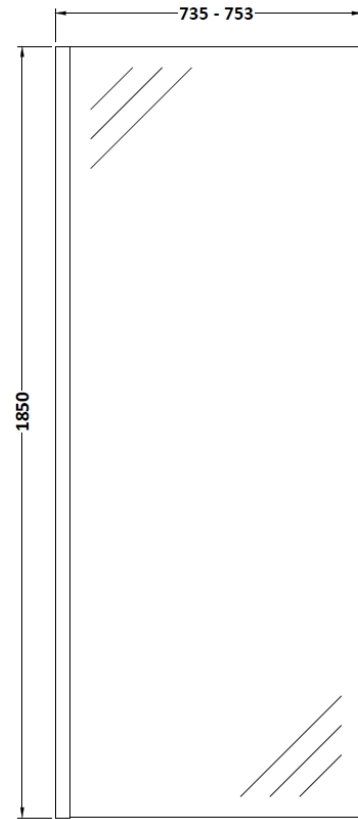

Sales Code: WRSCBP076

Description: Wetroom Screen 760X1850x8mm Black

Packaging Details

Barcode: 5056211897460

Sales Code: WRSC076

Description: Wetroom Screen 760 X 1850 X 8mm

Product Dimensions

Height (mm):	1850
Width (mm):	760
Depth (mm):	14
Nett Weight (kg):	32.5

Packaging Dimensions

Height (mm):	60
Width (mm):	810
Length (mm):	1920
Gross Weight (kg):	32.5

Packaging Data

Box Colour:	Brown Cardboard Box - Printed
Box Qty:	1
Label Size:	100 x 50
Label Colour:	Not Applicable
Label Qty:	0

Outer Box Dimensions (If Applicable)

Height (mm):	
Width (mm):	
Depth (mm):	
Length (mm):	
Gross Weight (kg):	
Barcode:	5055275819012

Product Details

Country of Origin:	China
Fitting Instruction:	No
CE & UKCA:	Yes
Profile Material:	Aluminium
Profile Finish:	Polished Chrome
Adjustments (mm):	735mm - 753mm
Entry Width (mm):	N/A
Swing In Dim (mm):	N/A
Swing Out Dim (mm):	N/A
Radius (mm):	Not Applicable
Glass Thickness (mm):	8
Easy Fit:	No
Easy Clean:	No
Handle Style:	Not Applicable
Handle Material:	Not Applicable
Enclosure Design:	Frameless
Wheel Type:	Not Applicable
Support Bar Included:	Support Bar Included
Extras:	None

Sales Code: WRSF009

Description: 1850 Wetroom Wall Channel Black

Product Dimensions

Height (mm):	1850
Width (mm):	
Depth (mm):	
Nett Weight (kg):	0.6

Packaging Dimensions

Height (mm):	60
Width (mm):	185
Length (mm):	1860
Gross Weight (kg):	0.6