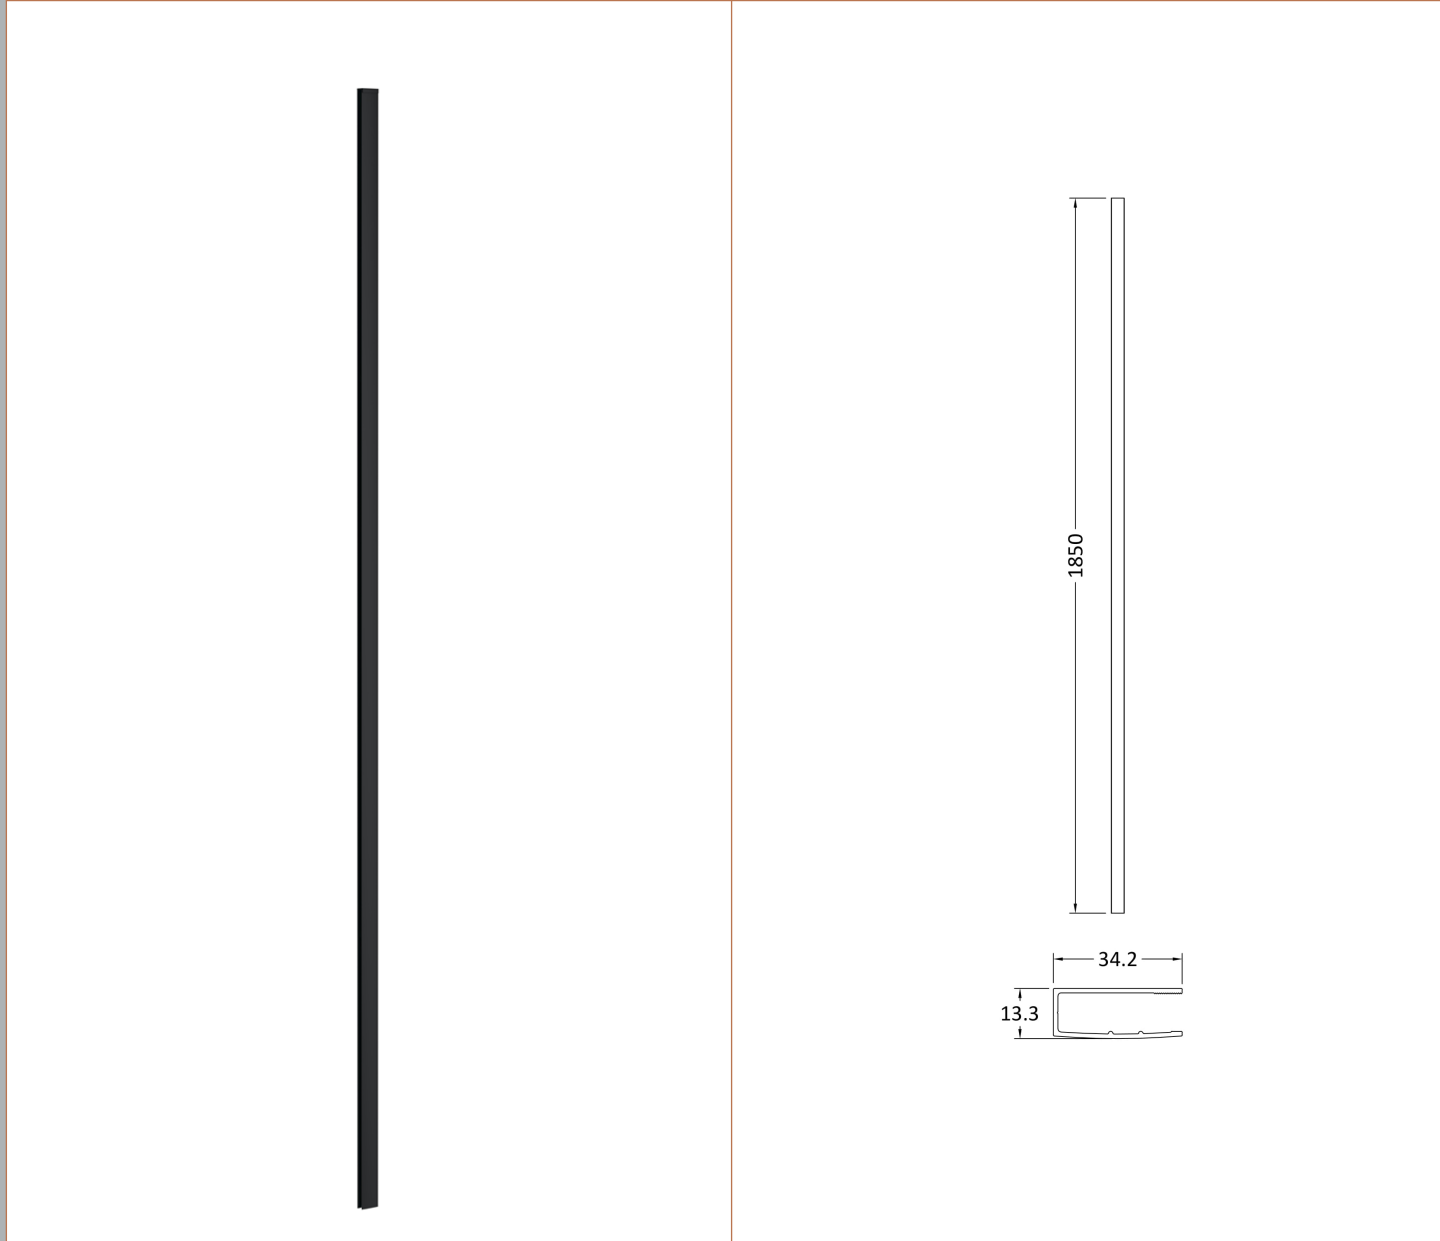

Sales Code: WRSCBP080

Description: Wetroom Screen 800X1850x8mm Black

Packaging Details

Barcode: 5056211897477

Sales Code: WRSC080

Description: Wetroom Screen 800 X 1850 X 8mm

Product Dimensions

Height (mm):	1850
Width (mm):	800
Depth (mm):	14
Nett Weight (kg):	34

Outer Box Dimensions (If Applicable)

Height (mm):	
Width (mm):	
Depth (mm):	
Length (mm):	
Gross Weight (kg):	
Barcode:	5055275819029

Product Details

Country of Origin:	China
Fitting Instruction:	No
CE & UKCA:	Yes
Profile Material:	Aluminium
Profile Finish:	Polished Chrome
Adjustments (mm):	775mm - 793mm
Entry Width (mm):	N/A
Swing In Dim (mm):	N/A
Swing Out Dim (mm):	N/A
Radius (mm):	Not Applicable
Glass Thickness (mm):	8
Easy Fit:	No
Easy Clean:	No
Handle Style:	Not Applicable
Handle Material:	Not Applicable
Enclosure Design:	Frameless
Wheel Type:	Not Applicable
Support Bar Included:	Support Bar Included
Extras:	None

Sales Code: WRSF009

Description: 1850 Wetroom Wall Channel Black

Product Dimensions

Height (mm):	1850
Width (mm):	
Depth (mm):	
Nett Weight (kg):	0.6

Packaging Dimensions

Height (mm):	60
Width (mm):	185
Length (mm):	1860
Gross Weight (kg):	0.6

Product Details

Country of Origin:	China
Fitting Instruction:	No
CE & UKCA:	N/A
Profile Material:	Aluminium
Profile Finish:	Matt Black
Adjustments (mm):	18mm
Entry Width (mm):	N/A
Swing In Dim (mm):	N/A
Swing Out Dim (mm):	N/A
Radius (mm):	Not Applicable
Glass Thickness (mm):	
Easy Fit:	Not Applicable
Easy Clean:	Not Applicable
Handle Style:	Not Applicable
Handle Material:	Not Applicable
Enclosure Design:	Not Applicable
Wheel Type:	Not Applicable
Support Bar Included:	Support Bar Not Included
Extras:	None