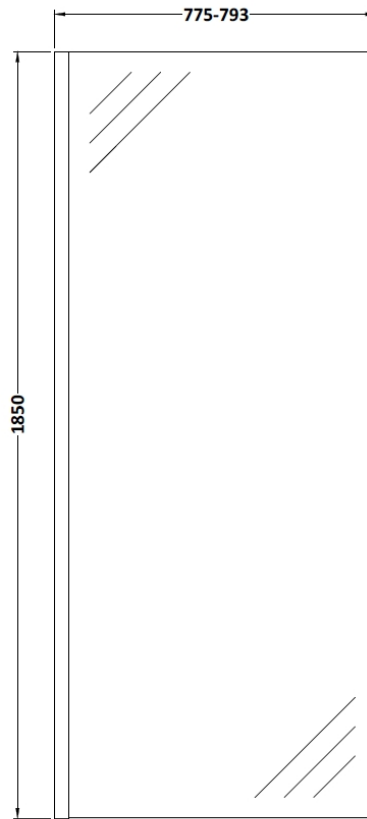

Sales Code: WRSCBP080

Description: Wetroom Screen 800X1850x8mm Black

Packaging Details

Barcode: 5056211897477

Sales Code: WRSC080

Description: Wetroom Screen 800 X 1850 X 8mm

Product Dimensions

Height (mm):	1850
Width (mm):	800
Depth (mm):	14
Nett Weight (kg):	34

Packaging Dimensions

Height (mm):	60
Width (mm):	850
Length (mm):	1920
Gross Weight (kg):	34

Packaging Data

Box Colour:	Brown Cardboard Box - Printed
Box Qty:	1
Label Size:	100 x 50
Label Colour:	Not Applicable
Label Qty:	0

Outer Box Dimensions (If Applicable)

Height (mm):	
Width (mm):	
Depth (mm):	
Length (mm):	
Gross Weight (kg):	
Barcode:	5055275819029

Product Details

Country of Origin:	China
Fitting Instruction:	No
CE & UKCA:	Yes
Profile Material:	Aluminium
Profile Finish:	Polished Chrome
Adjustments (mm):	775mm - 793mm
Entry Width (mm):	N/A
Swing In Dim (mm):	N/A
Swing Out Dim (mm):	N/A
Radius (mm):	Not Applicable
Glass Thickness (mm):	8
Easy Fit:	No
Easy Clean:	No
Handle Style:	Not Applicable
Handle Material:	Not Applicable
Enclosure Design:	Frameless
Wheel Type:	Not Applicable
Support Bar Included:	Support Bar Included
Extras:	None

Sales Code: WRSF009

Description: 1850 Wetroom Wall Channel Black

Product Dimensions

Height (mm):	1850
Width (mm):	
Depth (mm):	
Nett Weight (kg):	0.6

Packaging Dimensions

Height (mm):	60
Width (mm):	185
Length (mm):	1860
Gross Weight (kg):	0.6