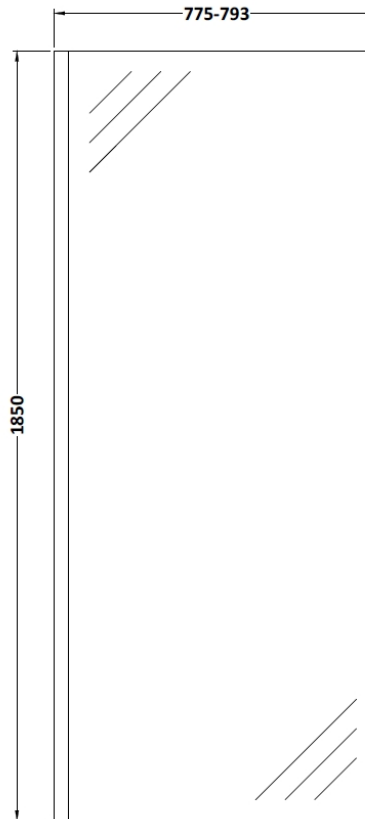

Sales Code: WRSCBP080

Description: Wetroom Screen 800X1850x8mm Black

Packaging Details

Barcode: 5056211897477

Sales Code: WRSC080

Description: Wetroom Screen 800 X 1850 X 8mm

Product Dimensions

Height (mm):	1850
Width (mm):	800
Depth (mm):	14
Nett Weight (kg):	34

Packaging Dimensions

Height (mm):	60
Width (mm):	850
Length (mm):	1920
Gross Weight (kg):	34

Packaging Data

Box Colour:	Brown Cardboard Box - Printed
Box Qty:	1
Label Size:	100 x 50
Label Colour:	Not Applicable
Label Qty:	0

Outer Box Dimensions (If Applicable)

Height (mm):	
Width (mm):	
Depth (mm):	
Length (mm):	
Gross Weight (kg):	
Barcode:	5055275819029

Product Details

Country of Origin:	China
Fitting Instruction:	No
CE & UKCA:	Yes
Profile Material:	Aluminium
Profile Finish:	Polished Chrome
Adjustments (mm):	775mm - 793mm
Entry Width (mm):	N/A
Swing In Dim (mm):	N/A
Swing Out Dim (mm):	N/A
Radius (mm):	Not Applicable
Glass Thickness (mm):	8
Easy Fit:	No
Easy Clean:	No
Handle Style:	Not Applicable
Handle Material:	Not Applicable
Enclosure Design:	Frameless
Wheel Type:	Not Applicable
Support Bar Included:	Support Bar Included
Extras:	None

Sales Code: WRSF009

Description: 1850 Wetroom Wall Channel Black

Product Dimensions

Height (mm):	1850
Width (mm):	
Depth (mm):	
Nett Weight (kg):	0.6

Packaging Dimensions

Height (mm):	60
Width (mm):	185
Length (mm):	1860
Gross Weight (kg):	0.6