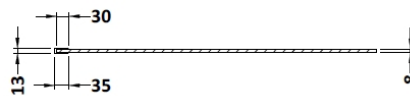

Sales Code: WRSCBP080

Description: Wetroom Screen 800X1850x8mm Black

Packaging Details

Barcode: 5056211897477

Sales Code: WRSC080

Description: Wetroom Screen 800 X 1850 X 8mm

Product Dimensions

Height (mm):	1850
Width (mm):	800
Depth (mm):	14
Nett Weight (kg):	34

Packaging Dimensions

Height (mm):	60
Width (mm):	850
Length (mm):	1920
Gross Weight (kg):	34

Packaging Data

Box Colour:	Brown Cardboard Box - Printed
Box Qty:	1
Label Size:	100 x 50
Label Colour:	Not Applicable
Label Qty:	0

Outer Box Dimensions (If Applicable)

Height (mm):	
Width (mm):	
Depth (mm):	
Length (mm):	
Gross Weight (kg):	
Barcode:	5055275819029

Product Details

Country of Origin:	China
Fitting Instruction:	No
CE & UKCA:	Yes
Profile Material:	Aluminium
Profile Finish:	Polished Chrome
Adjustments (mm):	775mm - 793mm
Entry Width (mm):	N/A
Swing In Dim (mm):	N/A
Swing Out Dim (mm):	N/A
Radius (mm):	Not Applicable
Glass Thickness (mm):	8
Easy Fit:	No
Easy Clean:	No
Handle Style:	Not Applicable
Handle Material:	Not Applicable
Enclosure Design:	Frameless
Wheel Type:	Not Applicable
Support Bar Included:	Support Bar Included
Extras:	None

Sales Code: WRSF009

Description: 1850 Wetroom Wall Channel Black

Product Dimensions

Height (mm):	1850
Width (mm):	
Depth (mm):	
Nett Weight (kg):	0.6

Packaging Dimensions

Height (mm):	60
Width (mm):	185
Length (mm):	1860
Gross Weight (kg):	0.6