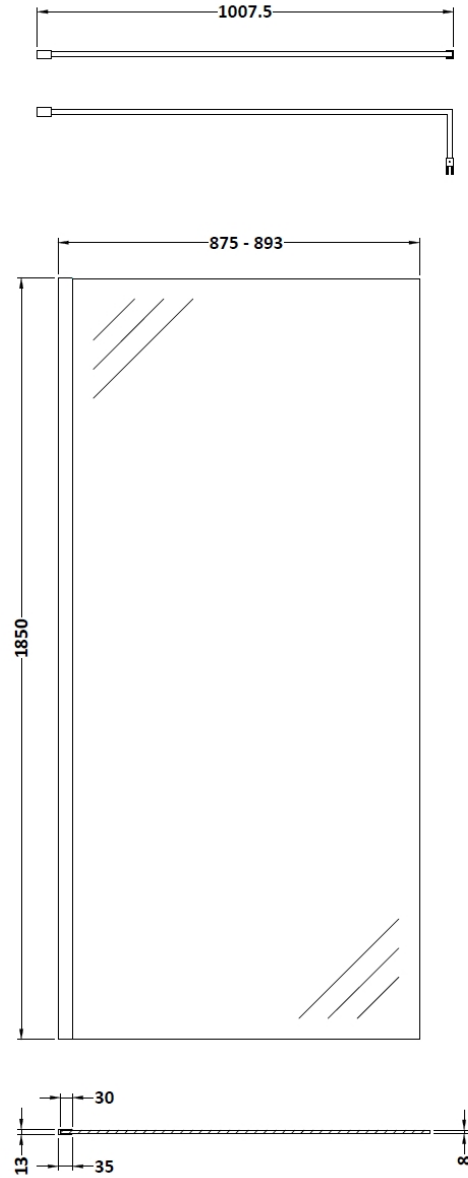

**Sales Code:** WRSCBP090

**Description:** Wetroom Screen 900X1850x8mm Black

**Packaging Details**

Barcode: 5056211897484

Sales Code: WRSC090

Description: Wetroom Screen 900 X 1850 X 8mm

**Product Dimensions**

Height (mm):	1850
Width (mm):	900
Depth (mm):	14
Nett Weight (kg):	37.5

**Packaging Dimensions**

Height (mm):	60
Width (mm):	950
Length (mm):	1920
Gross Weight (kg):	38.2

**Packaging Data**

Box Colour:	Brown Cardboard Box - Printed
Box Qty:	1
Label Size:	100 x 50
Label Colour:	Not Applicable
Label Qty:	0

**Outer Box Dimensions (If Applicable)**

Height (mm):	
Width (mm):	
Depth (mm):	
Length (mm):	
Gross Weight (kg):	
Barcode:	5055275819036

**Product Details**

Country of Origin:	China
Fitting Instruction:	No
CE & UKCA:	Yes
Profile Material:	Aluminium
Profile Finish:	Polished Chrome
Adjustments (mm):	875mm - 893mm
Entry Width (mm):	N/A
Swing In Dim (mm):	N/A
Swing Out Dim (mm):	N/A
Radius (mm):	Not Applicable
Glass Thickness (mm):	8
Easy Fit:	No
Easy Clean:	No
Handle Style:	Not Applicable
Handle Material:	Not Applicable
Enclosure Design:	Frameless
Wheel Type:	Not Applicable
Support Bar Included:	Support Bar Included
Extras:	None

### Product Dimensions

Height (mm):	15
Width (mm):	150
Depth (mm):	1000
Nett Weight (kg):	0.67