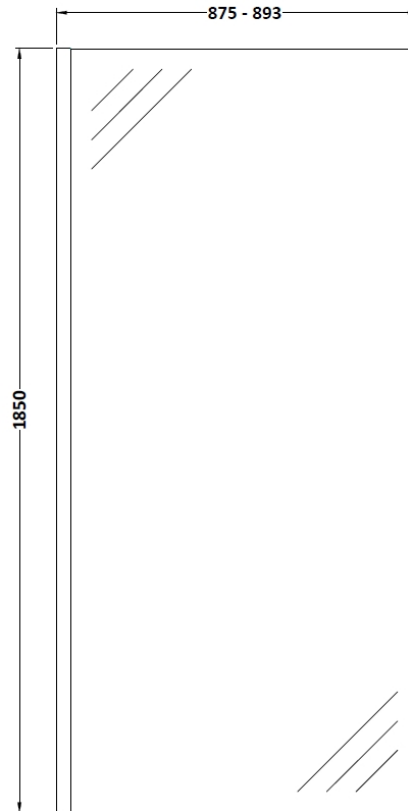

**Sales Code:** WRSCBP090

**Description:** Wetroom Screen 900X1850x8mm Black

**Packaging Details**

Barcode: 5056211897484

Sales Code: WRSC090

Description: Wetroom Screen 900 X 1850 X 8mm

**Product Dimensions**

Height (mm):	1850
Width (mm):	900
Depth (mm):	14
Nett Weight (kg):	37.5

**Packaging Dimensions**

Height (mm):	60
Width (mm):	950
Length (mm):	1920
Gross Weight (kg):	38.2

**Packaging Data**

Box Colour:	Brown Cardboard Box - Printed
Box Qty:	1
Label Size:	100 x 50
Label Colour:	Not Applicable
Label Qty:	0

**Outer Box Dimensions (If Applicable)**

Height (mm):	
Width (mm):	
Depth (mm):	
Length (mm):	
Gross Weight (kg):	
Barcode:	5055275819036

**Product Details**

Country of Origin:	China
Fitting Instruction:	No
CE & UKCA:	Yes
Profile Material:	Aluminium
Profile Finish:	Polished Chrome
Adjustments (mm):	875mm - 893mm
Entry Width (mm):	N/A
Swing In Dim (mm):	N/A
Swing Out Dim (mm):	N/A
Radius (mm):	Not Applicable
Glass Thickness (mm):	8
Easy Fit:	No
Easy Clean:	No
Handle Style:	Not Applicable
Handle Material:	Not Applicable
Enclosure Design:	Frameless
Wheel Type:	Not Applicable
Support Bar Included:	Support Bar Included
Extras:	None

### Product Dimensions

Height (mm):	15
Width (mm):	150
Depth (mm):	1000
Nett Weight (kg):	0.67