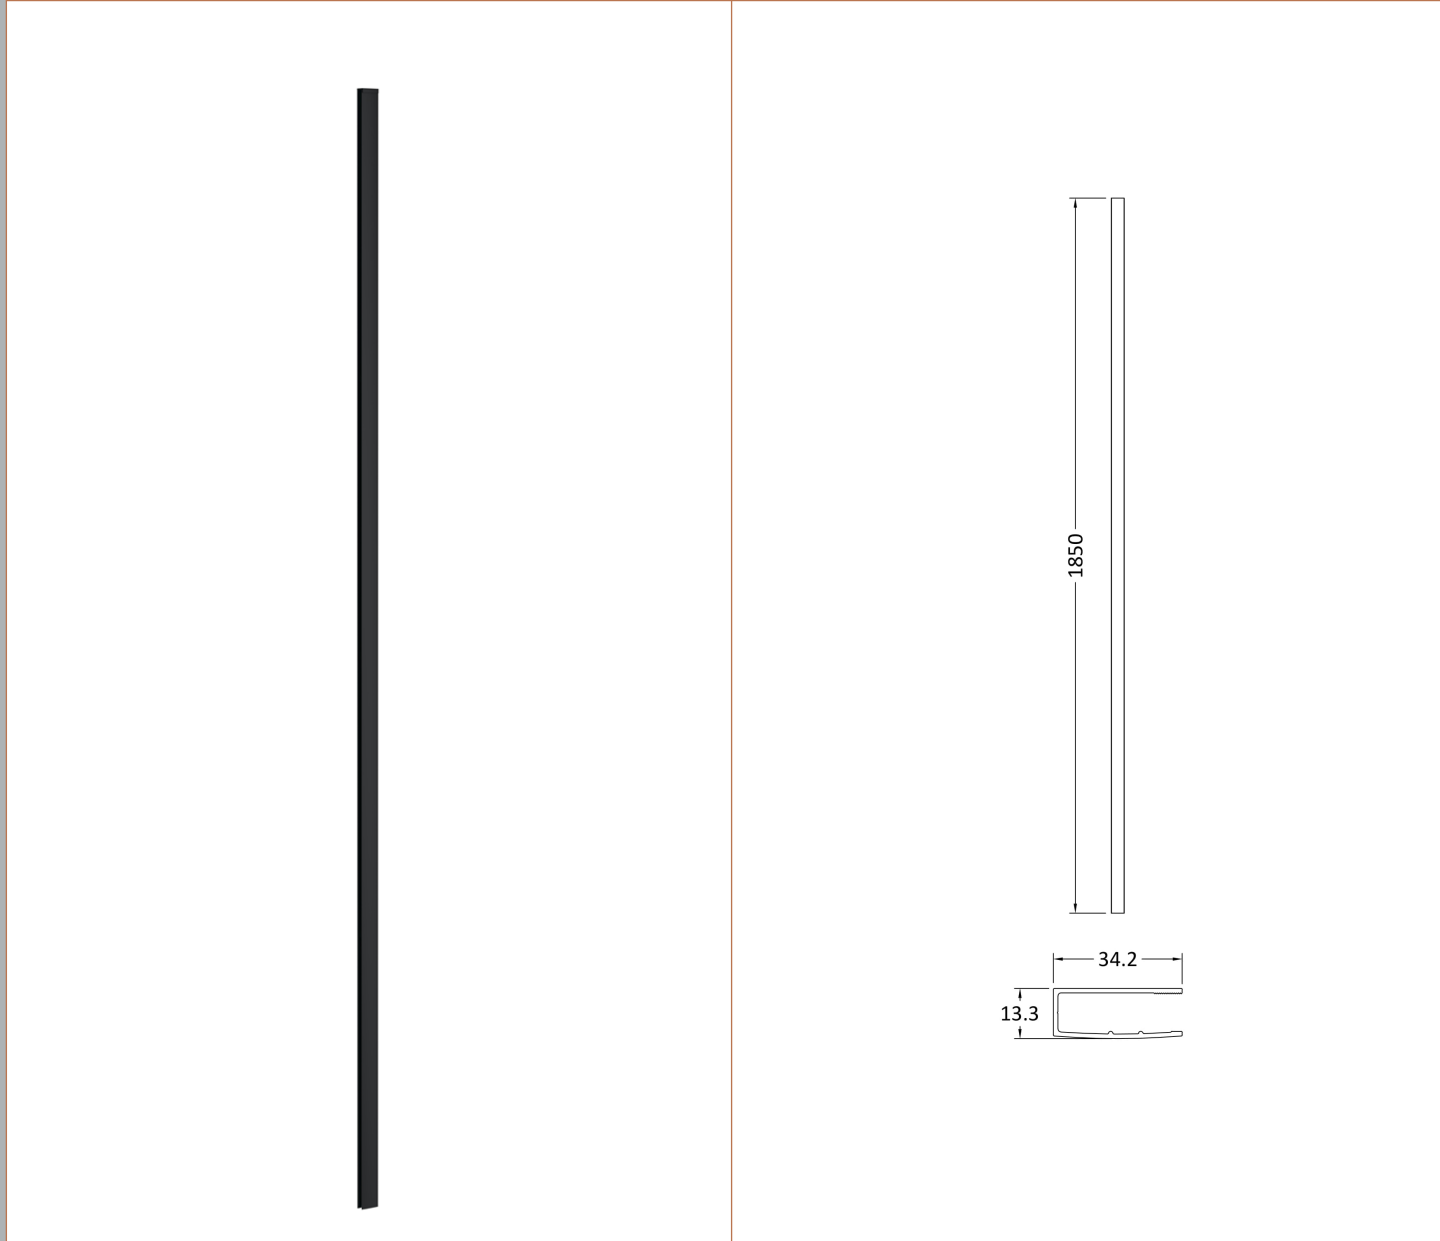

Height (mm):	1850
Width (mm):	900
Depth (mm):	14
Nett Weight (kg):	37.5

**Packaging Dimensions**

Height (mm):	60
Width (mm):	950
Length (mm):	1920
Gross Weight (kg):	38.2

**Packaging Data**

Box Colour:	Brown Cardboard Box - Printed
Box Qty:	1
Label Size:	100 x 50
Label Colour:	Not Applicable
Label Qty:	0

**Outer Box Dimensions (If Applicable)**

Height (mm):	
Width (mm):	
Depth (mm):	
Length (mm):	
Gross Weight (kg):	
Barcode:	5055275819036

**Product Details**

Country of Origin:	China
Fitting Instruction:	No
CE & UKCA:	Yes
Profile Material:	Aluminium
Profile Finish:	Polished Chrome
Adjustments (mm):	875mm - 893mm
Entry Width (mm):	N/A
Swing In Dim (mm):	N/A
Swing Out Dim (mm):	N/A
Radius (mm):	Not Applicable
Glass Thickness (mm):	8
Easy Fit:	No
Easy Clean:	No
Handle Style:	Not Applicable
Handle Material:	Not Applicable
Enclosure Design:	Frameless
Wheel Type:	Not Applicable
Support Bar Included:	Support Bar Included
Extras:	None

Sales Code: WRSF009

Description: 1850 Wetroom Wall Channel Black

**Product Dimensions**

Height (mm):	1850
Width (mm):	
Depth (mm):	
Nett Weight (kg):	0.6

**Packaging Dimensions**

Height (mm):	60
Width (mm):	185
Length (mm):	1860
Gross Weight (kg):	0.6

### Product Dimensions

Height (mm):	15
Width (mm):	150
Depth (mm):	1000
Nett Weight (kg):	0.67