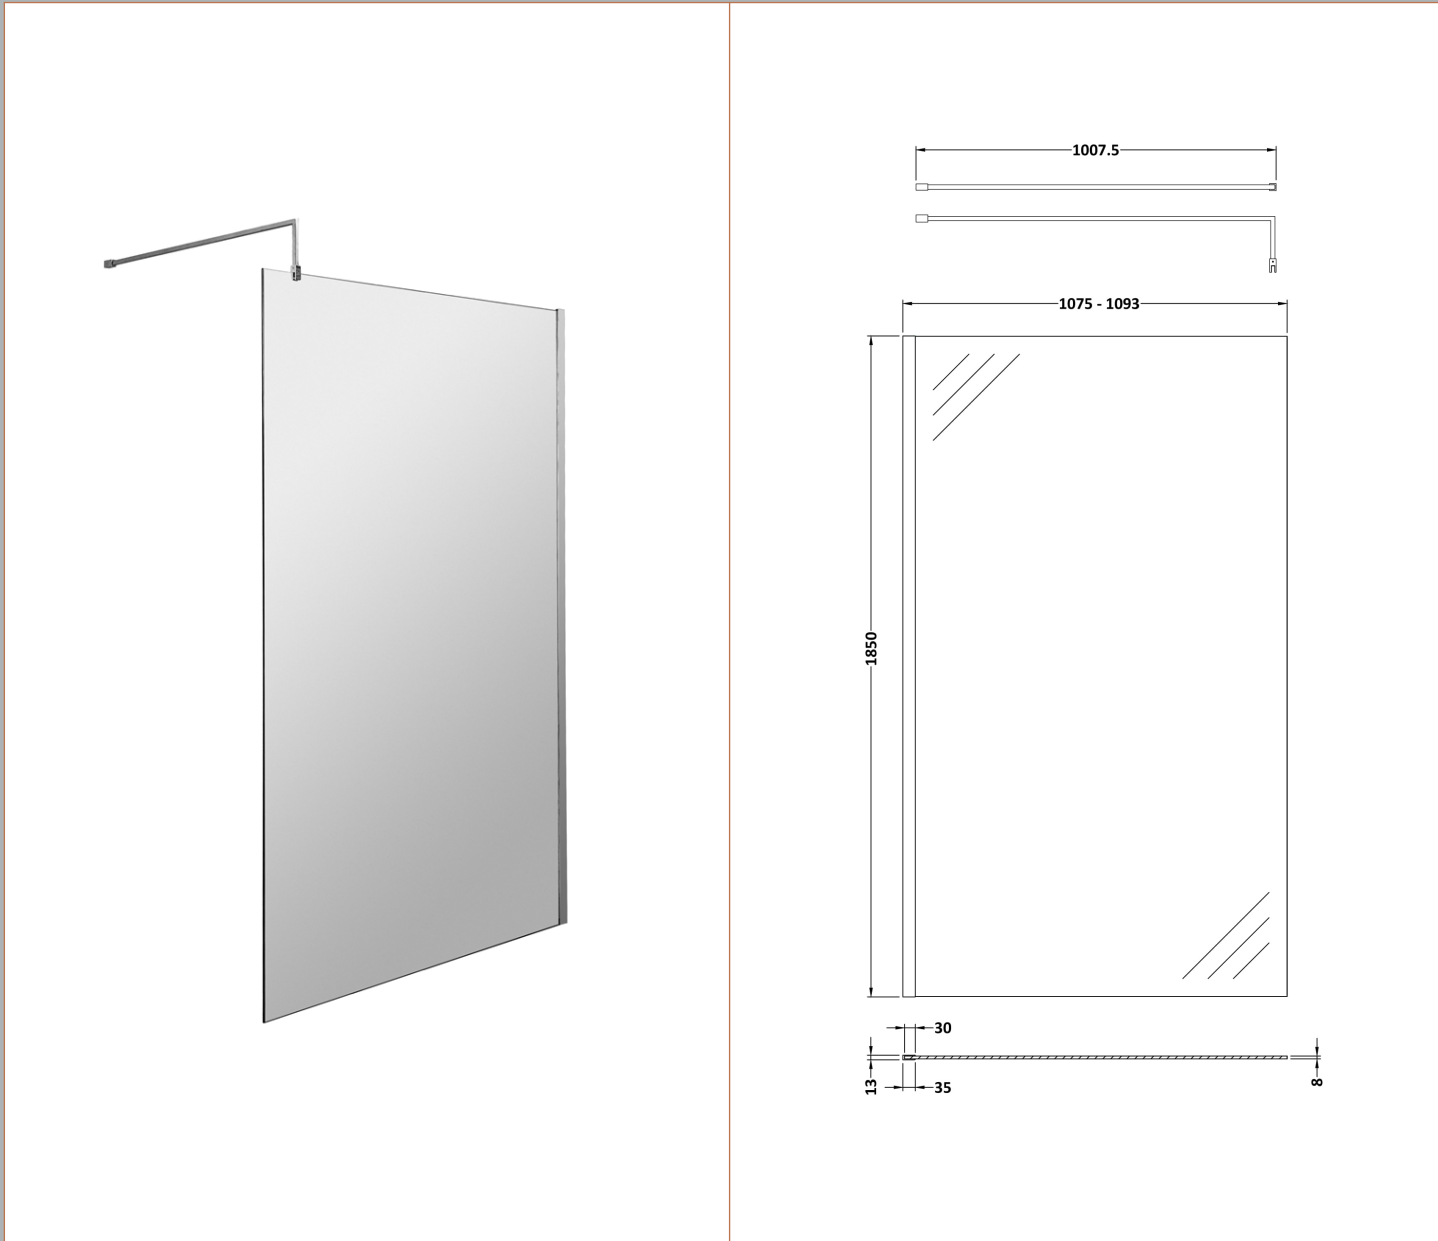

Sales Code: WRSCBP11

Description: Wetroom Screen 1100X1850x8mm Black

Packaging Details

Barcode: 5056211897507

Sales Code: WRSC11

Description: Wetroom Screen 1100 X 1850 X 8mm

Product Dimensions

Height (mm):	1850
Width (mm):	1100
Depth (mm):	14
Nett Weight (kg):	46

Packaging Dimensions

Height (mm):	60
Width (mm):	1150
Length (mm):	1920
Gross Weight (kg):	46

Packaging Data

Box Colour:	Brown Cardboard Box - Printed
Box Qty:	1
Label Size:	100 x 50
Label Colour:	Not Applicable
Label Qty:	0

Outer Box Dimensions (If Applicable)

Height (mm):	
Width (mm):	
Depth (mm):	
Length (mm):	
Gross Weight (kg):	
Barcode:	5055275831748

Product Details

Country of Origin:	China
Fitting Instruction:	No
CE & UKCA:	Yes
Profile Material:	Aluminium
Profile Finish:	Polished Chrome
Adjustments (mm):	1075mm-1093mm
Entry Width (mm):	N/A
Swing In Dim (mm):	N/A
Swing Out Dim (mm):	N/A
Radius (mm):	Not Applicable
Glass Thickness (mm):	8
Easy Fit:	No
Easy Clean:	No
Handle Style:	Not Applicable
Handle Material:	Not Applicable
Enclosure Design:	Frameless
Wheel Type:	Not Applicable
Support Bar Included:	Support Bar Included
Extras:	None

Sales Code: WRSF009

Description: 1850 Wetroom Wall Channel Black

Product Dimensions

Height (mm):	1850
Width (mm):	
Depth (mm):	
Nett Weight (kg):	0.6

Packaging Dimensions

Height (mm):	60
Width (mm):	185
Length (mm):	1860
Gross Weight (kg):	0.6