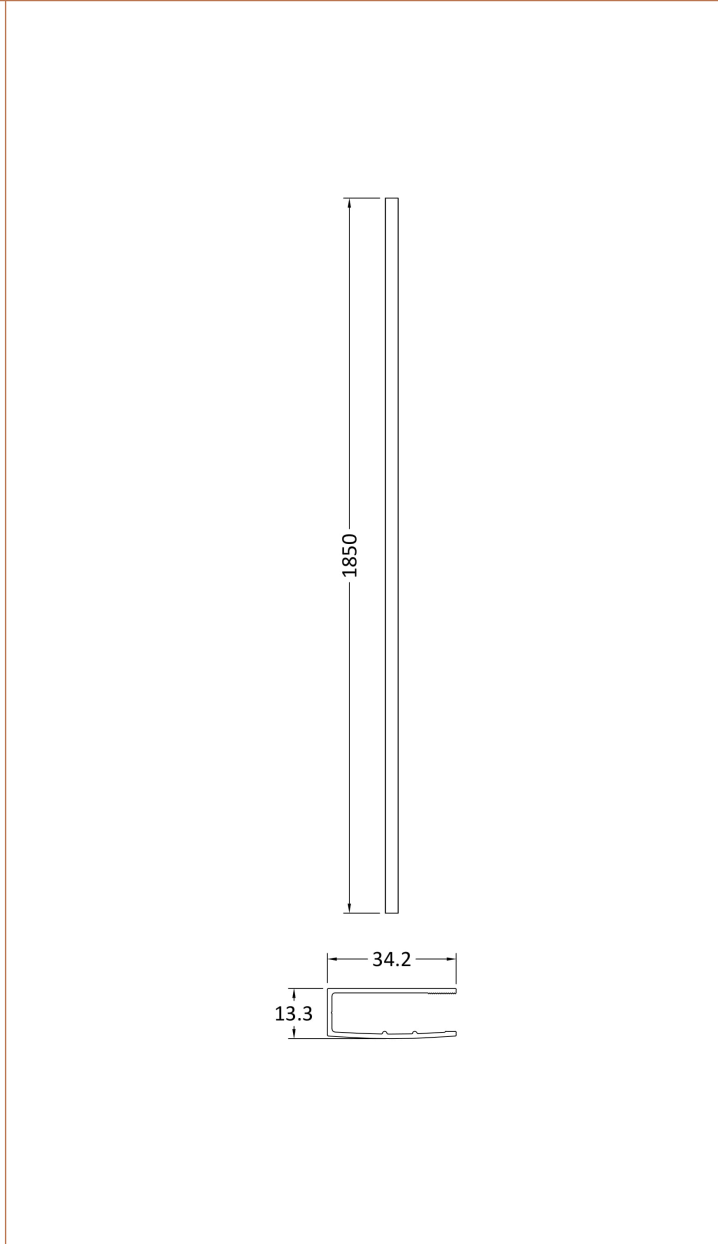

Sales Code: WRSCBP11

Description: Wetroom Screen 1100X1850x8mm Black

Packaging Details

Barcode: 5056211897507

Sales Code: WRSC11

Description: Wetroom Screen 1100 X 1850 X 8mm

Product Dimensions

Height (mm):	1850
Width (mm):	1100
Depth (mm):	14
Nett Weight (kg):	46

Packaging Dimensions

Height (mm):	60
Width (mm):	1150
Length (mm):	1920
Gross Weight (kg):	46

Packaging Data

Box Colour:	Brown Cardboard Box - Printed
Box Qty:	1
Label Size:	100 x 50
Label Colour:	Not Applicable
Label Qty:	0

Outer Box Dimensions (If Applicable)

Height (mm):	
Width (mm):	
Depth (mm):	
Length (mm):	
Gross Weight (kg):	
Barcode:	5055275831748

Product Details

Country of Origin:	China
Fitting Instruction:	No
CE & UKCA:	Yes
Profile Material:	Aluminium
Profile Finish:	Polished Chrome
Adjustments (mm):	1075mm-1093mm
Entry Width (mm):	N/A
Swing In Dim (mm):	N/A
Swing Out Dim (mm):	N/A
Radius (mm):	Not Applicable
Glass Thickness (mm):	8
Easy Fit:	No
Easy Clean:	No
Handle Style:	Not Applicable
Handle Material:	Not Applicable
Enclosure Design:	Frameless
Wheel Type:	Not Applicable
Support Bar Included:	Support Bar Included
Extras:	None

Sales Code: WRSF009

Description: 1850 Wetroom Wall Channel Black

Product Dimensions

Height (mm):	1850
Width (mm):	
Depth (mm):	
Nett Weight (kg):	0.6

Packaging Dimensions

Height (mm):	60
Width (mm):	185
Length (mm):	1860
Gross Weight (kg):	0.6