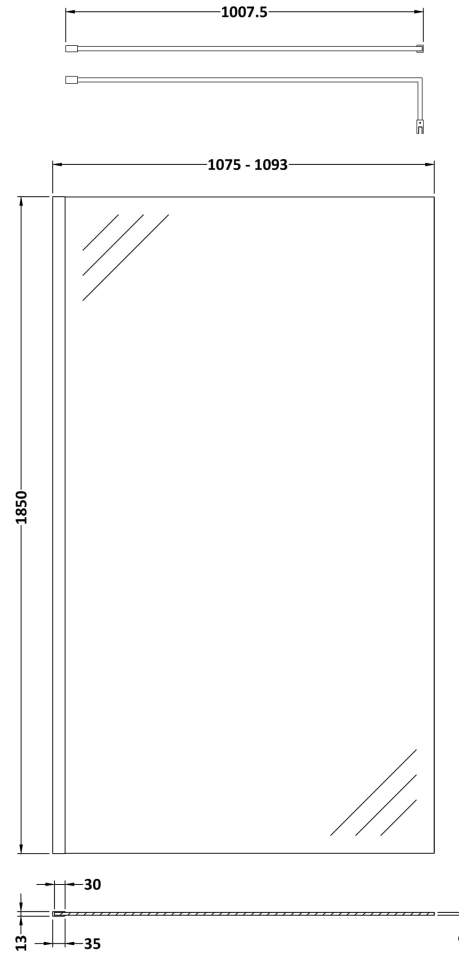

Sales Code: WRSCBP11

Description: Wetroom Screen 1100X1850x8mm Black

Packaging Details

Barcode: 5056211897507

Sales Code: WRSC11

Description: Wetroom Screen 1100 X 1850 X 8mm

Product Dimensions

Height (mm):	1850
Width (mm):	1100
Depth (mm):	14
Nett Weight (kg):	46

Packaging Dimensions

Height (mm):	60
Width (mm):	1150
Length (mm):	1920
Gross Weight (kg):	46

Packaging Data

Box Colour:	Brown Cardboard Box - Printed
Box Qty:	1
Label Size:	100 x 50
Label Colour:	Not Applicable
Label Qty:	0

Outer Box Dimensions (If Applicable)

Height (mm):	
Width (mm):	
Depth (mm):	
Length (mm):	
Gross Weight (kg):	
Barcode:	5055275831748

Product Details

Country of Origin:	China
Fitting Instruction:	No
CE & UKCA:	Yes
Profile Material:	Aluminium
Profile Finish:	Polished Chrome
Adjustments (mm):	1075mm-1093mm
Entry Width (mm):	N/A
Swing In Dim (mm):	N/A
Swing Out Dim (mm):	N/A
Radius (mm):	Not Applicable
Glass Thickness (mm):	8
Easy Fit:	No
Easy Clean:	No
Handle Style:	Not Applicable
Handle Material:	Not Applicable
Enclosure Design:	Frameless
Wheel Type:	Not Applicable
Support Bar Included:	Support Bar Included
Extras:	None

Sales Code: WRSF009

Description: 1850 Wetroom Wall Channel Black

Product Dimensions

Height (mm):	1850
Width (mm):	
Depth (mm):	
Nett Weight (kg):	0.6

Packaging Dimensions

Height (mm):	60
Width (mm):	185
Length (mm):	1860
Gross Weight (kg):	0.6