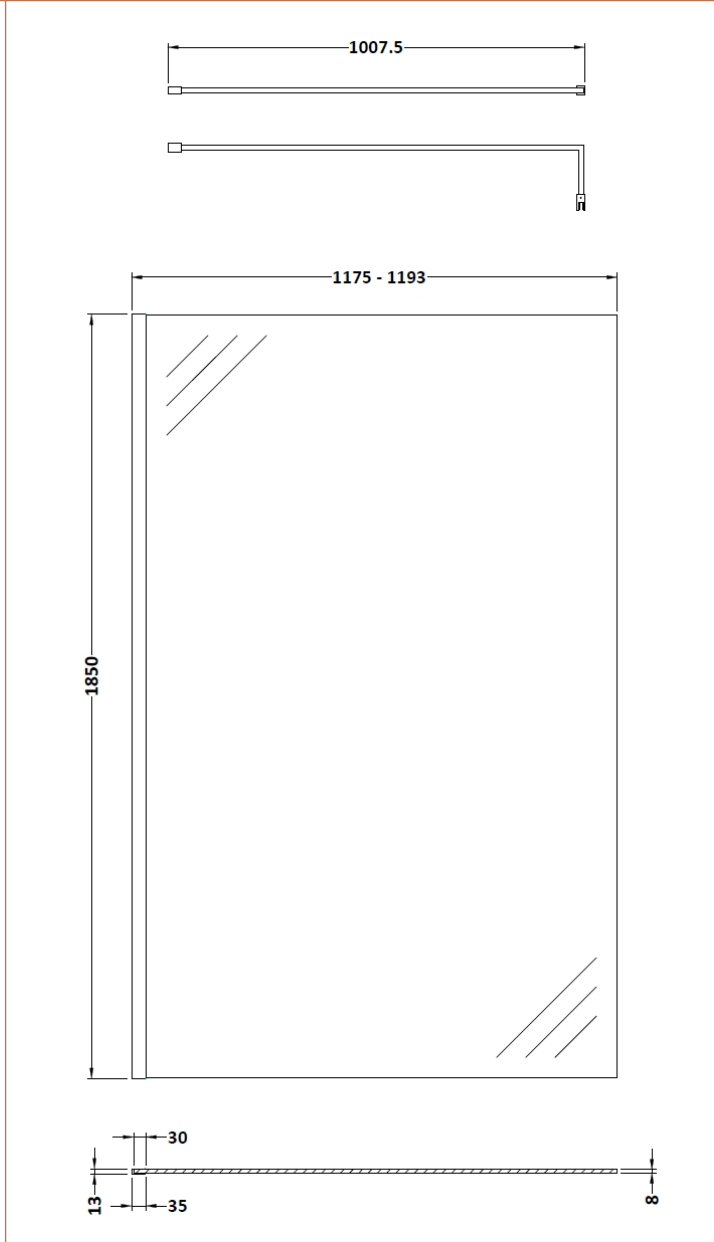

### Product Dimensions

Height (mm):	1850
Width (mm):	1200
Depth (mm):	14
Nett Weight (kg):	50.5

### Packaging Dimensions

Height (mm):	60
Width (mm):	1250
Length (mm):	1920
Gross Weight (kg):	50.5

### Outer Box Dimensions (If Applicable)

Height (mm):	
Width (mm):	
Depth (mm):	
Length (mm):	
Gross Weight (kg):	
Barcode:	5055275819050

### Product Dimensions

Height (mm):	15
Width (mm):	150
Depth (mm):	1000
Nett Weight (kg):	0.67