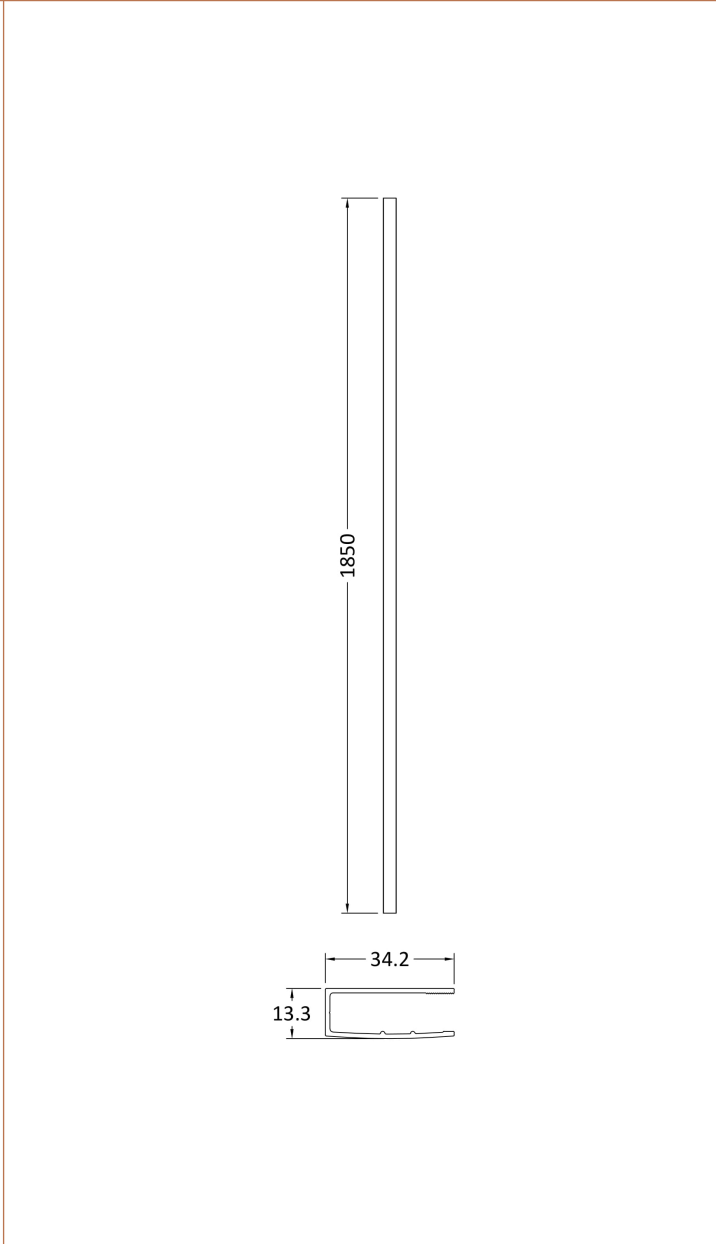

Sales Code: WRSCBP14

Description: Wetroom Screen 1400X1850x8mm Black

Packaging Details

Barcode: 5056211897521

Sales Code: WRSC14

Description: Wetroom Screen 1400 X 1850 X 8mm

Product Dimensions

| | |
|-------------------|------|
| Height (mm): | 1850 |
| Width (mm): | 1400 |
| Depth (mm): | 14 |
| Nett Weight (kg): | 59.5 |

Packaging Dimensions

| | |
|--------------------|------|
| Height (mm): | 60 |
| Width (mm): | 1450 |
| Length (mm): | 1920 |
| Gross Weight (kg): | 59.5 |

Packaging Data

| | |
|---------------|-------------------------------|
| Box Colour: | Brown Cardboard Box - Printed |
| Box Qty: | 1 |
| Label Size: | 100 x 50 |
| Label Colour: | Not Applicable |
| Label Qty: | 0 |

Outer Box Dimensions (If Applicable)

| | |
|--------------------|---------------|
| Height (mm): | |
| Width (mm): | |
| Depth (mm): | |
| Length (mm): | |
| Gross Weight (kg): | |
| Barcode: | 5055275819067 |

Sales Code: WRSF009

Description: 1850 Wetroom Wall Channel Black

Product Dimensions

| | |
|-------------------|------|
| Height (mm): | 1850 |
| Width (mm): | |
| Depth (mm): | |
| Nett Weight (kg): | 0.6 |