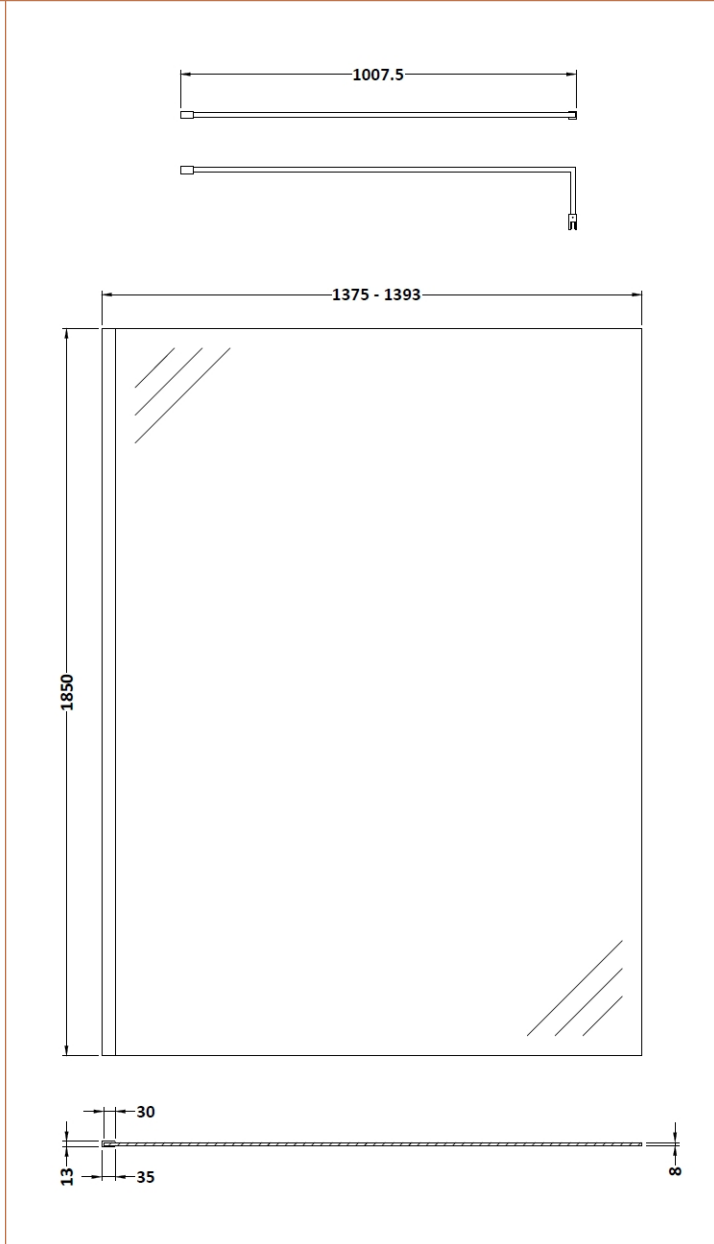

Sales Code: WRSCBP14

Description: Wetroom Screen 1400X1850x8mm Black

Packaging Details

Barcode: 5056211897521

Sales Code: WRSC14

Description: Wetroom Screen 1400 X 1850 X 8mm

Product Dimensions

| | |
|-------------------|------|
| Height (mm): | 1850 |
| Width (mm): | 1400 |
| Depth (mm): | 14 |
| Nett Weight (kg): | 59.5 |

Packaging Dimensions

| | |
|--------------------|------|
| Height (mm): | 60 |
| Width (mm): | 1450 |
| Length (mm): | 1920 |
| Gross Weight (kg): | 59.5 |

Packaging Data

| | |
|---------------|-------------------------------|
| Box Colour: | Brown Cardboard Box - Printed |
| Box Qty: | 1 |
| Label Size: | 100 x 50 |
| Label Colour: | Not Applicable |
| Label Qty: | 0 |

Outer Box Dimensions (If Applicable)

| | |
|--------------------|---------------|
| Height (mm): | |
| Width (mm): | |
| Depth (mm): | |
| Length (mm): | |
| Gross Weight (kg): | |
| Barcode: | 5055275819067 |

Sales Code: WRSF009

Description: 1850 Wetroom Wall Channel Black

Product Dimensions

| | |
|-------------------|------|
| Height (mm): | 1850 |
| Width (mm): | |
| Depth (mm): | |
| Nett Weight (kg): | 0.6 |