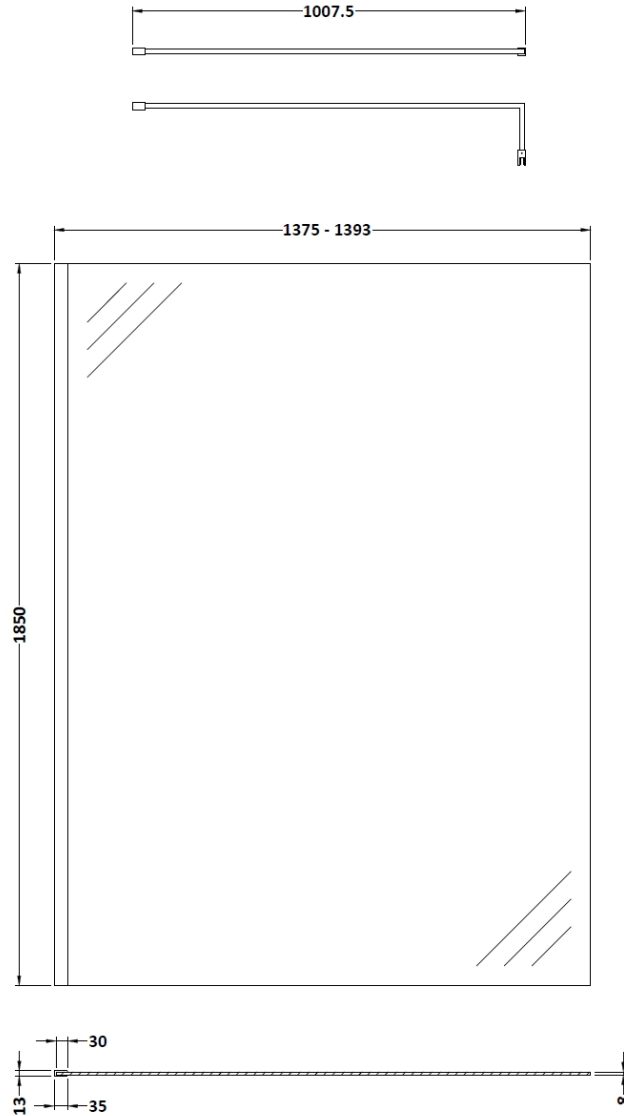

Sales Code: WRSCBP14

Description: Wetroom Screen 1400X1850x8mm Black

Packaging Details

Barcode: 5056211897521

Sales Code: WRSC14

Description: Wetroom Screen 1400 X 1850 X 8mm

Product Dimensions

| | |
|-------------------|------|
| Height (mm): | 1850 |
| Width (mm): | 1400 |
| Depth (mm): | 14 |
| Nett Weight (kg): | 59.5 |

Packaging Dimensions

| | |
|--------------------|------|
| Height (mm): | 60 |
| Width (mm): | 1450 |
| Length (mm): | 1920 |
| Gross Weight (kg): | 59.5 |

Packaging Data

| | |
|---------------|-------------------------------|
| Box Colour: | Brown Cardboard Box - Printed |
| Box Qty: | 1 |
| Label Size: | 100 x 50 |
| Label Colour: | Not Applicable |
| Label Qty: | 0 |

Outer Box Dimensions (If Applicable)

| | |
|--------------------|---------------|
| Height (mm): | |
| Width (mm): | |
| Depth (mm): | |
| Length (mm): | |
| Gross Weight (kg): | |
| Barcode: | 5055275819067 |

Packaging Dimensions

| | |
|--------------------|------|
| Height (mm): | 60 |
| Width (mm): | 185 |
| Length (mm): | 1860 |
| Gross Weight (kg): | 0.6 |

Packaging Data

| | |
|---------------|-------------------------------|
| Box Colour: | Brown Cardboard Box - Printed |
| Box Qty: | 1 |
| Label Size: | 100 x 50 |
| Label Colour: | White Label |
| Label Qty: | 1 |