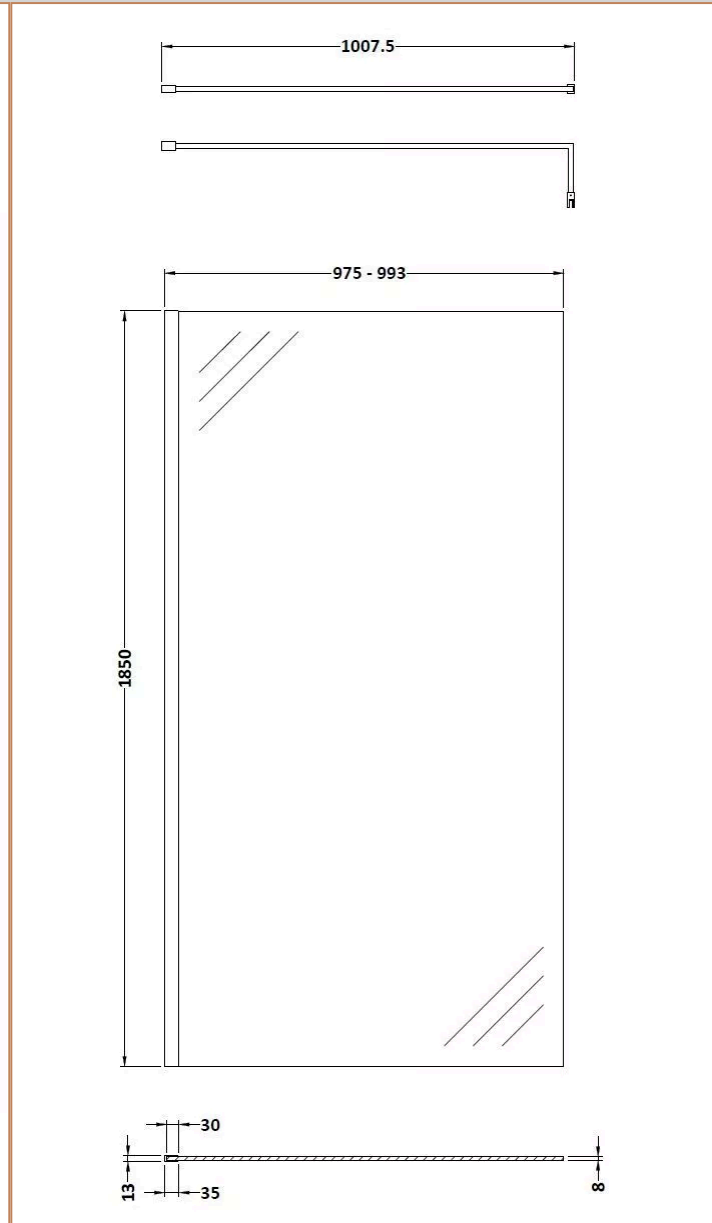

**Sales Code:** WRSCBZ010

**Barcode:** 5056883719206

**Brand:** nuie

**Description:** Nuie 1000mm Semi-Frameless Brushed Bronze Wetroom Screen With Support Bar

### Product Dimensions

Product	1850 x 1000 x 13mm (H x W x D)
Packaged	1920 x 1050 x 60mm (H x W x D)
Nett Weight	42.5 kg
Packaged Weight	42.5 kg

### Product Details

Country of Origin	China
Product Material	Aluminium
Colour/Finish	Brushed Bronze
Style	Contemporary
Easy Clean	No
Adjustment Max	993
Adjustment Min	975
Ce Certified	Yes
Declaration Of Performance	Yes
Easy Fit	No
Enclosure Design	Semi-Frameless
Frame Finish	Brushed Bronze
Glass Thickness	8 mm
Handles Included	No
Ukca Certified	Yes