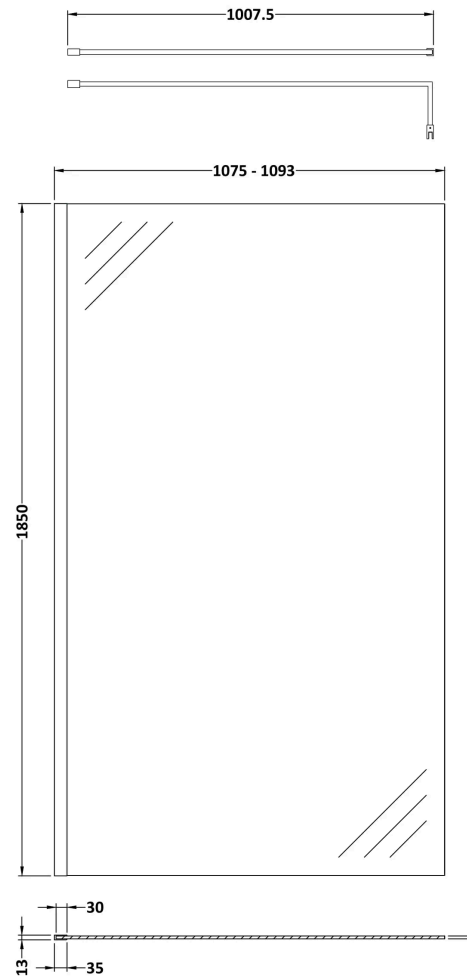

Sales Code: WRSCBZ011

Barcode: 5056883719213

Brand: nuie

Description: Nuie 1100mm Semi-Frameless Brushed Bronze Wetroom Screen With Support Bar

Product Dimensions

Product	1850 x 1100 x 13mm (H x W x D)
Packaged	1920 x 1150 x 60mm (H x W x D)
Nett Weight	46 kg
Packaged Weight	46 kg

Product Details

Country of Origin	China
Product Material	Aluminium
Colour/Finish	Brushed Bronze
Style	Contemporary
Easy Clean	No
Adjustment Max	1093
Adjustment Min	1075
Ce Certified	Yes
Declaration Of Performance	Yes
Easy Fit	No
Enclosure Design	Semi-Frameless
Frame Finish	Brushed Bronze
Glass Thickness	8 mm
Handles Included	No
Ukca Certified	Yes