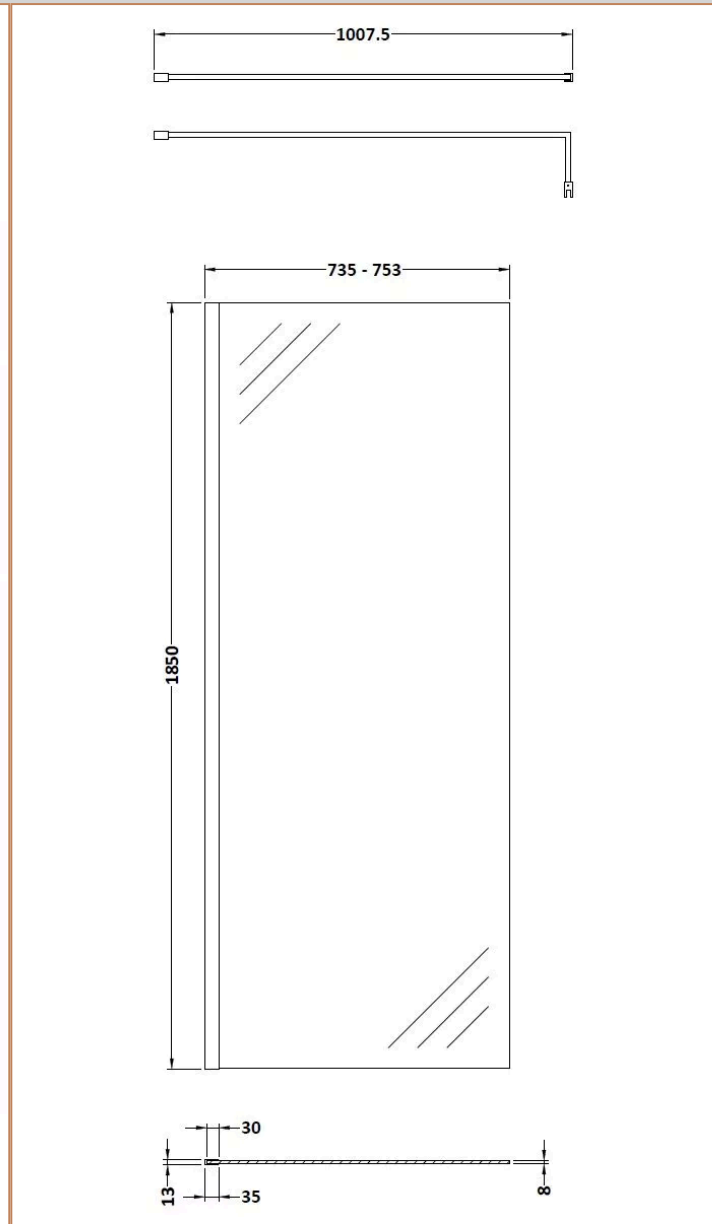

Sales Code: WRSCBZ076

Barcode: 5056883719176

Brand: nuie

Description: Nuie 760mm Semi-Frameless Brushed Bronze Wetroom Screen With Support Bar

Product Dimensions

Product	1850 x 760 x 13mm (H x W x D)
Packaged	1920 x 810 x 60mm (H x W x D)
Nett Weight	32.5 kg
Packaged Weight	32.5 kg

Product Details

Country of Origin	China
Product Material	Aluminium
Colour/Finish	Brushed Bronze
Style	Contemporary
Easy Clean	No
Adjustment Max	753
Adjustment Min	735
Ce Certified	Yes
Declaration Of Performance	Yes
Easy Fit	No
Enclosure Design	Semi-Frameless
Frame Finish	Brushed Bronze
Glass Thickness	8 mm
Handles Included	No
Ukca Certified	Yes