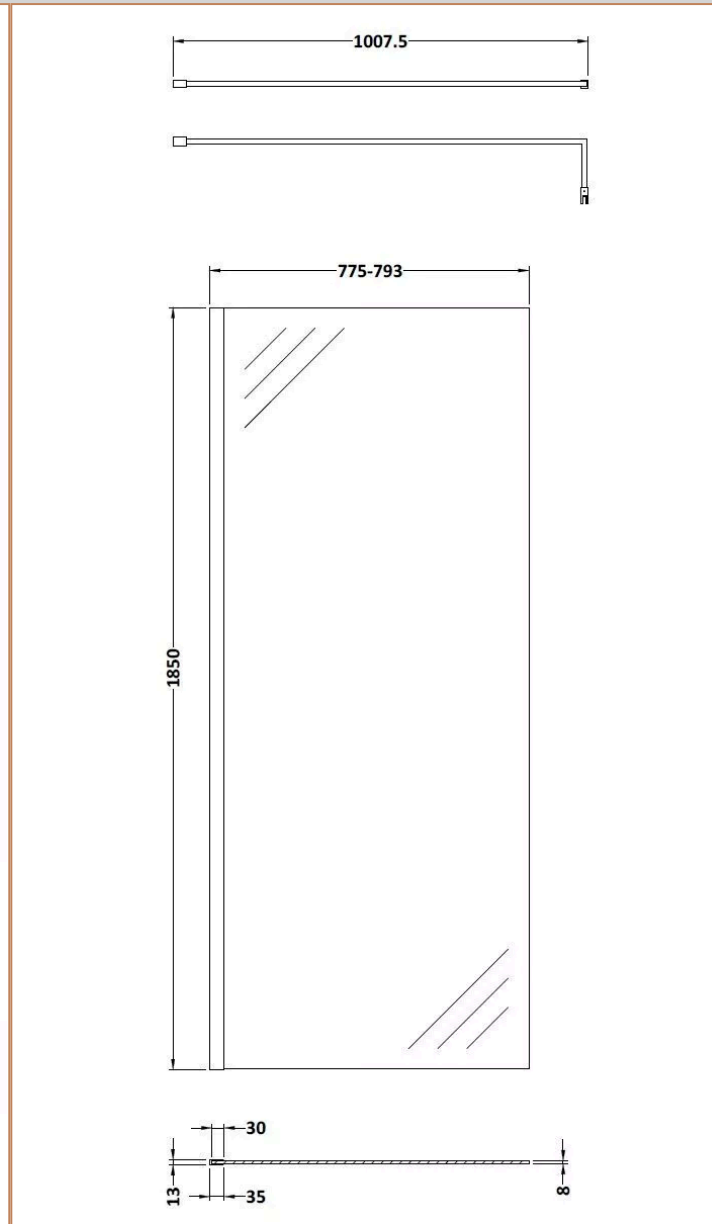

Sales Code: WRSCBZ080

Barcode: 5056883719183

Brand: nuie

Description: Nuie 800mm Semi-Frameless Brushed Bronze Wetroom Screen With Support Bar

Product Dimensions

Product	1850 x 800 x 13mm (H x W x D)
Packaged	1920 x 850 x 60mm (H x W x D)
Nett Weight	34 kg
Packaged Weight	34 kg

Product Details

Country of Origin	China
Product Material	Aluminium
Colour/Finish	Brushed Bronze
Style	Contemporary
Easy Clean	No
Adjustment Max	793
Adjustment Min	775
Ce Certified	Yes
Declaration Of Performance	Yes
Easy Fit	No
Enclosure Design	Semi-Frameless
Frame Finish	Brushed Bronze
Glass Thickness	8 mm
Handles Included	No
Ukca Certified	Yes