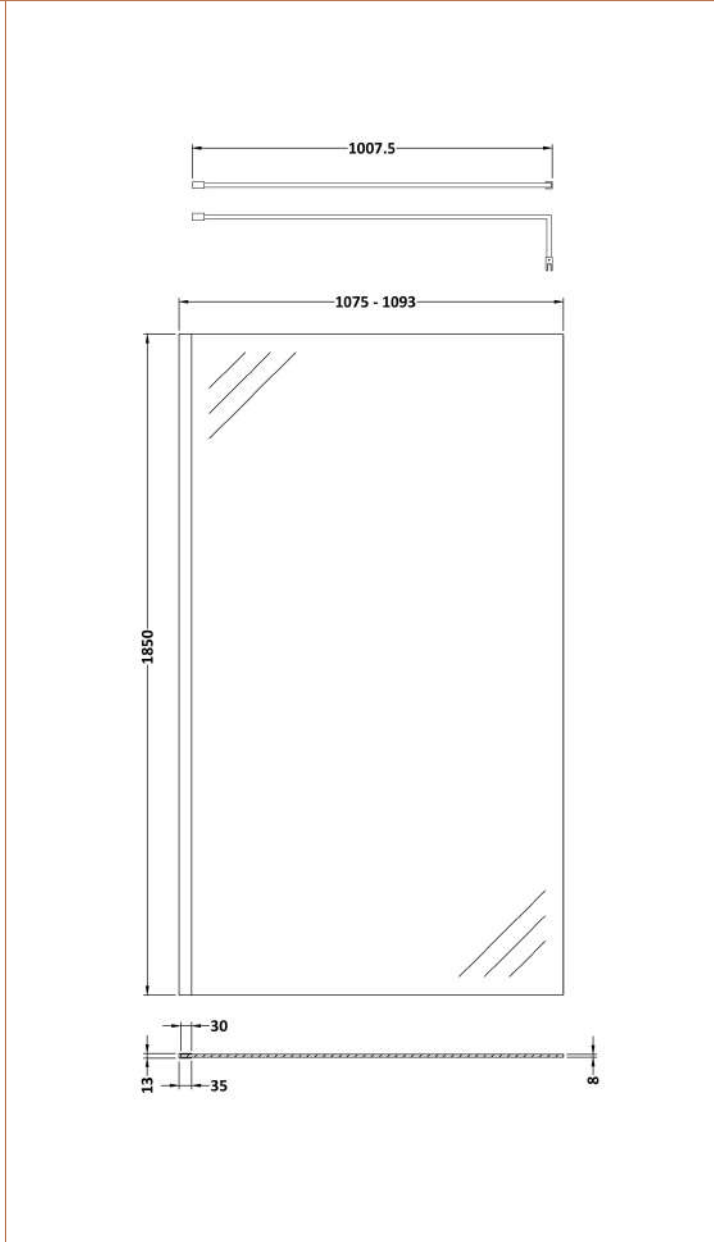

Sales Code: WRSCGM011

Description: Wetroom Screen 1100X1850x8mm Pw

Packaging Details

Barcode: 5056678485514

Sales Code: WRSC11

Description: Wetroom Screen 1100 X 1850 X 8mm

Product Dimensions

Height (mm):	1850
Width (mm):	1100
Depth (mm):	14
Nett Weight (kg):	46

Packaging Dimensions

Height (mm):	65
Width (mm):	1150
Length (mm):	1920
Gross Weight (kg):	46

Packaging Data

Box Colour:	Brown Cardboard Box - Printed
Box Qty:	1
Label Size:	100 x 50
Label Colour:	Not Applicable
Label Qty:	0

Outer Box Dimensions (If Applicable)

Height (mm):	
Width (mm):	
Depth (mm):	
Length (mm):	
Gross Weight (kg):	
Barcode:	5055275831748

Product Details

Country of Origin:	China
Fitting Instruction:	No
CE & UKCA:	Yes
Profile Material:	Aluminium
Profile Finish:	Chrome
Adjustments (mm):	1075mm-1093mm
Entry Width (mm):	N/A
Swing In Dim (mm):	N/A
Swing Out Dim (mm):	N/A
Radius (mm):	Not Applicable
Glass Thickness (mm):	8
Easy Fit:	No
Easy Clean:	No
Handle Style:	Not Applicable
Handle Material:	Not Applicable
Enclosure Design:	Frameless
Wheel Type:	Not Applicable
Support Bar Included:	Support Bar Included
Extras:	None

Sales Code: WRSF036

Description: 1850 Wetroom Wall Channel Pewter

Product Dimensions

Height (mm):	1850
Width (mm):	13
Depth (mm):	34
Nett Weight (kg):	0.6

Packaging Dimensions

Height (mm):	60
Width (mm):	185
Length (mm):	1860
Gross Weight (kg):	0.6