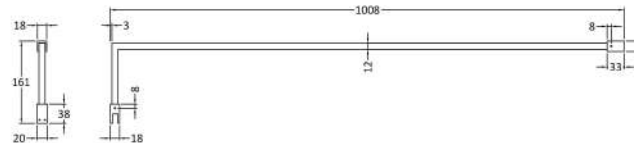

Sales Code: FIX027

Description: Wetroom Screen Support Arm Pewter

Product Dimensions

Height (mm):	18
Width (mm):	161
Depth (mm):	1008
Nett Weight (kg):	0.67

Packaging Dimensions

Height (mm):	35
Width (mm):	160
Length (mm):	1020
Gross Weight (kg):	0.7

Packaging Data

Box Colour:	Brown Cardboard Box
Box Qty:	1
Label Size:	100 x 50
Label Colour:	White Label
Label Qty:	1

Outer Box Dimensions (If Applicable)

Height (mm):	
Width (mm):	
Depth (mm):	
Length (mm):	
Gross Weight (kg):	
Barcode:	5056678433829

Product Details

Country of Origin:	China
Fitting Instruction:	No
CE & UKCA:	N/A
Profile Material:	Stainless Steel
Profile Finish:	Brushed Pewter
Adjustments (mm):	N/A
Entry Width (mm):	N/A
Swing In Dim (mm):	N/A
Swing Out Dim (mm):	N/A
Radius (mm):	Not Applicable
Glass Thickness (mm):	
Easy Fit:	Not Applicable
Easy Clean:	Not Applicable
Handle Style:	Not Applicable
Handle Material:	Not Applicable
Enclosure Design:	Not Applicable
Wheel Type:	Not Applicable
Support Bar Included:	
Extras:	None