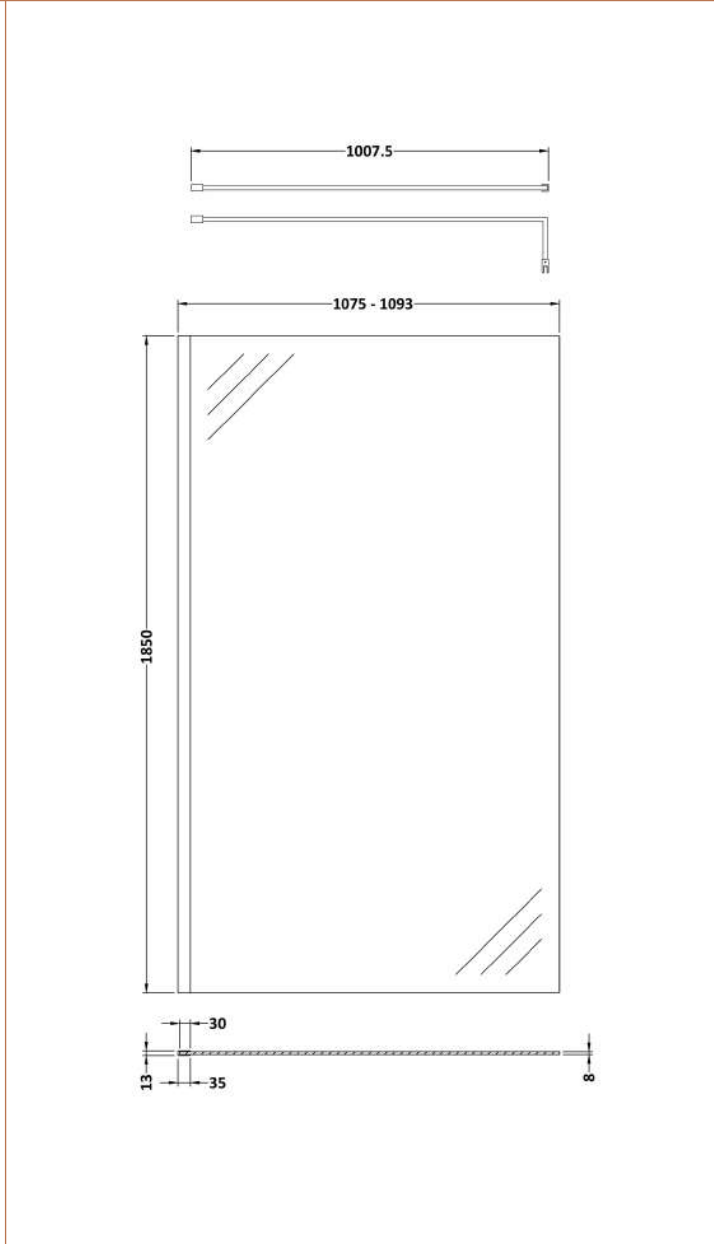

Sales Code: WRSCGM011

Description: Wetroom Screen 1100X1850x8mm Pw

Packaging Details

Barcode: 5056678485514

Sales Code: WRSC11

Description: Wetroom Screen 1100 X 1850 X 8mm

Product Dimensions

Height (mm):	1850
Width (mm):	1100
Depth (mm):	14
Nett Weight (kg):	46

Packaging Dimensions

Height (mm):	65
Width (mm):	1150
Length (mm):	1920
Gross Weight (kg):	46

Packaging Data

Box Colour:	Brown Cardboard Box - Printed
Box Qty:	1
Label Size:	100 x 50
Label Colour:	Not Applicable
Label Qty:	0

Outer Box Dimensions (If Applicable)

Height (mm):	
Width (mm):	
Depth (mm):	
Length (mm):	
Gross Weight (kg):	
Barcode:	5055275831748

Product Details

Country of Origin:	China
Fitting Instruction:	No
CE & UKCA:	Yes
Profile Material:	Aluminium
Profile Finish:	Chrome
Adjustments (mm):	1075mm-1093mm
Entry Width (mm):	N/A
Swing In Dim (mm):	N/A
Swing Out Dim (mm):	N/A
Radius (mm):	Not Applicable
Glass Thickness (mm):	8
Easy Fit:	No
Easy Clean:	No
Handle Style:	Not Applicable
Handle Material:	Not Applicable
Enclosure Design:	Frameless
Wheel Type:	Not Applicable
Support Bar Included:	Support Bar Included
Extras:	None

Sales Code: WRSF036

Description: 1850 Wetroom Wall Channel Pewter

Product Dimensions

Height (mm):	1850
Width (mm):	13
Depth (mm):	34
Nett Weight (kg):	0.6

Packaging Dimensions

Height (mm):	60
Width (mm):	185
Length (mm):	1860
Gross Weight (kg):	0.6