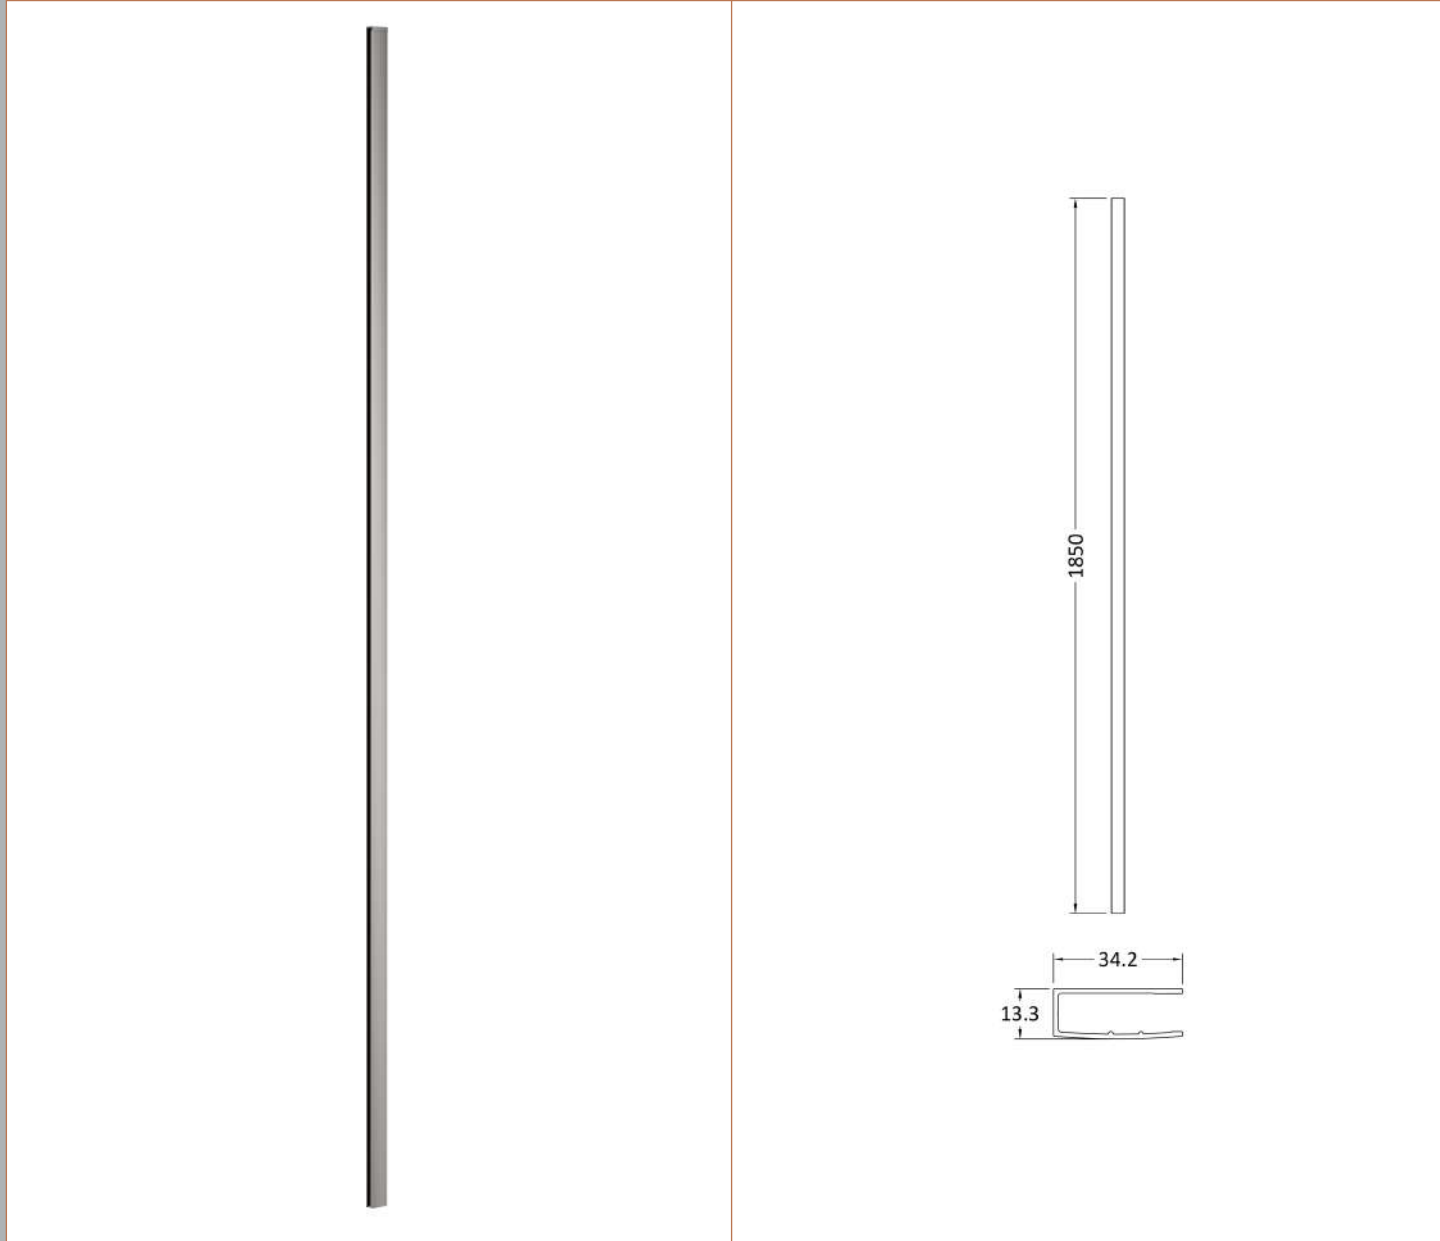

Sales Code: WRSCGM011

Description: Wetroom Screen 1100X1850x8mm Pw

Packaging Details

Barcode: 5056678485514

Sales Code: WRSC11

Description: Wetroom Screen 1100 X 1850 X 8mm

Product Dimensions

Height (mm):	1850
Width (mm):	1100
Depth (mm):	14
Nett Weight (kg):	46

Outer Box Dimensions (If Applicable)

Height (mm):	
Width (mm):	
Depth (mm):	
Length (mm):	
Gross Weight (kg):	
Barcode:	5055275831748

Product Details

Country of Origin:	China
Fitting Instruction:	No
CE & UKCA:	Yes
Profile Material:	Aluminium
Profile Finish:	Chrome
Adjustments (mm):	1075mm-1093mm
Entry Width (mm):	N/A
Swing In Dim (mm):	N/A
Swing Out Dim (mm):	N/A
Radius (mm):	Not Applicable
Glass Thickness (mm):	8
Easy Fit:	No
Easy Clean:	No
Handle Style:	Not Applicable
Handle Material:	Not Applicable
Enclosure Design:	Frameless
Wheel Type:	Not Applicable
Support Bar Included:	Support Bar Included
Extras:	None

Sales Code: WRSF036

Description: 1850 Wetroom Wall Channel Pewter

Product Dimensions

Height (mm):	1850
Width (mm):	13
Depth (mm):	34
Nett Weight (kg):	0.6

Packaging Dimensions

Height (mm):	60
Width (mm):	185
Length (mm):	1860
Gross Weight (kg):	0.6

Product Details

Country of Origin:	China
Fitting Instruction:	No
CE & UKCA:	N/A
Profile Material:	Aluminium
Profile Finish:	Brushed Pewter
Adjustments (mm):	18mm
Entry Width (mm):	N/A
Swing In Dim (mm):	N/A
Swing Out Dim (mm):	N/A
Radius (mm):	Not Applicable
Glass Thickness (mm):	
Easy Fit:	Not Applicable
Easy Clean:	Not Applicable
Handle Style:	Not Applicable
Handle Material:	Not Applicable
Enclosure Design:	Not Applicable
Wheel Type:	Not Applicable
Support Bar Included:	Support Bar Not Included
Extras:	None