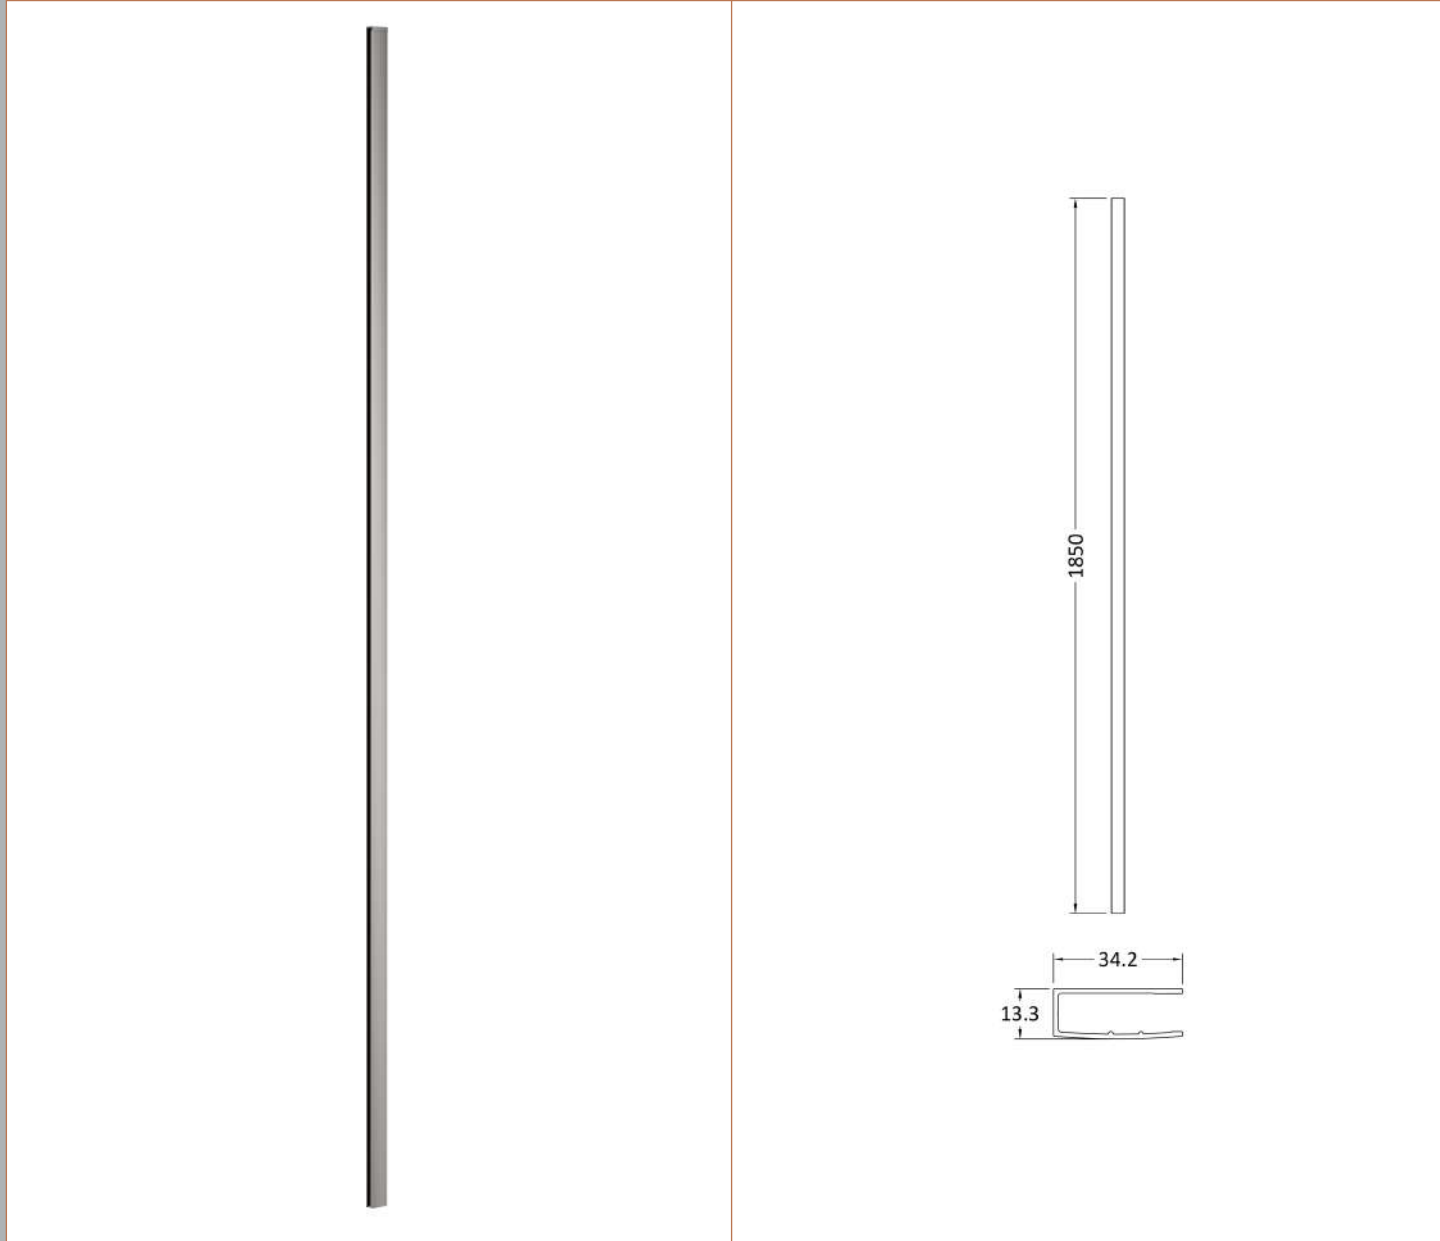

Sales Code: WRSCGM070

Description: Wetroom Screen 700X1850x8mm Pw

Packaging Details

Barcode: 5056678485460

Sales Code: WRSC070

Description: Wetroom Screen 700 X 1850 X 8mm

Product Dimensions

Height (mm):	1850
Width (mm):	700
Depth (mm):	14
Nett Weight (kg):	29.5

Outer Box Dimensions (If Applicable)

Height (mm):	
Width (mm):	
Depth (mm):	
Length (mm):	
Gross Weight (kg):	
Barcode:	5055275819005

Product Details

Country of Origin:	China
Fitting Instruction:	No
CE & UKCA:	Yes
Profile Material:	Aluminium
Profile Finish:	Chrome
Adjustments (mm):	675mm - 693mm
Entry Width (mm):	N/A
Swing In Dim (mm):	N/A
Swing Out Dim (mm):	N/A
Radius (mm):	Not Applicable
Glass Thickness (mm):	8
Easy Fit:	No
Easy Clean:	No
Handle Style:	Not Applicable
Handle Material:	Not Applicable
Enclosure Design:	Frameless
Wheel Type:	Not Applicable
Support Bar Included:	Support Bar Included
Extras:	None

Sales Code: WRSF036

Description: 1850 Wetroom Wall Channel Pewter

Product Dimensions

Height (mm):	1850
Width (mm):	13
Depth (mm):	34
Nett Weight (kg):	0.6

Packaging Dimensions

Height (mm):	60
Width (mm):	185
Length (mm):	1860
Gross Weight (kg):	0.6

Product Details

Country of Origin:	China
Fitting Instruction:	No
CE & UKCA:	N/A
Profile Material:	Aluminium
Profile Finish:	Brushed Pewter
Adjustments (mm):	18mm
Entry Width (mm):	N/A
Swing In Dim (mm):	N/A
Swing Out Dim (mm):	N/A
Radius (mm):	Not Applicable
Glass Thickness (mm):	
Easy Fit:	Not Applicable
Easy Clean:	Not Applicable
Handle Style:	Not Applicable
Handle Material:	Not Applicable
Enclosure Design:	Not Applicable
Wheel Type:	Not Applicable
Support Bar Included:	Support Bar Not Included
Extras:	None