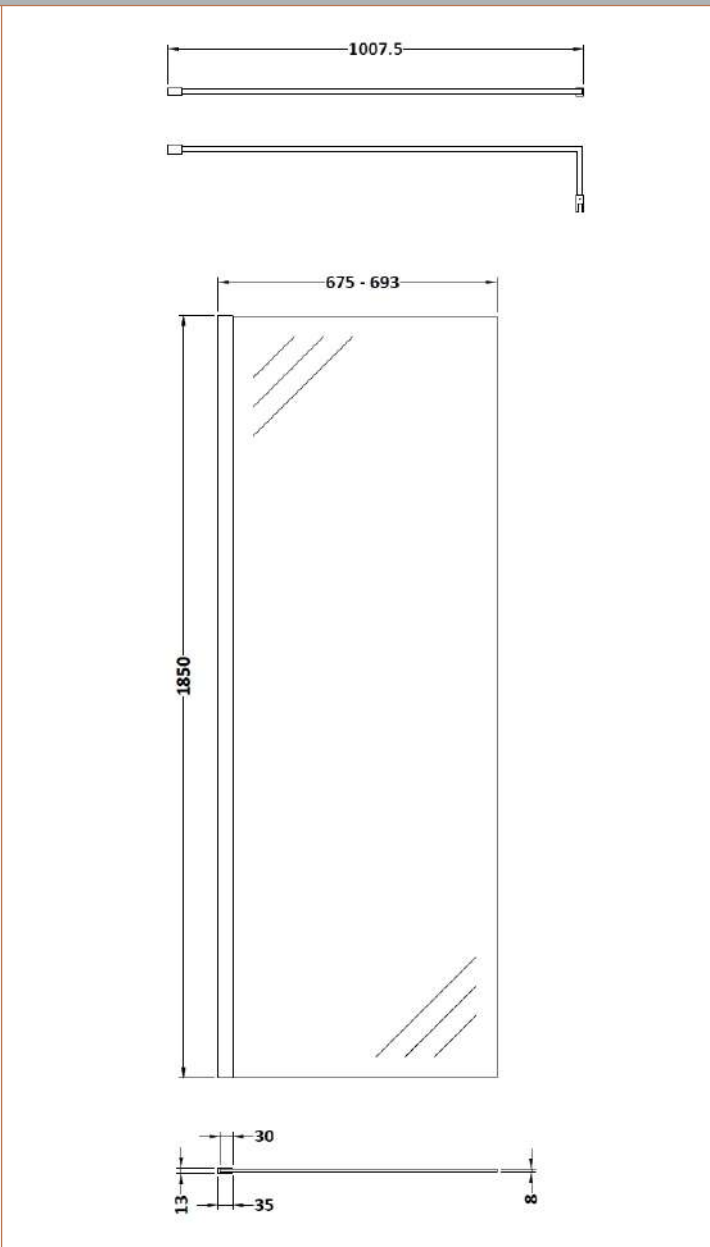

Sales Code: WRSCGM070

Description: Wetroom Screen 700X1850x8mm Pw

Packaging Details

Barcode: 5056678485460

Sales Code: WRSC070

Description: Wetroom Screen 700 X 1850 X 8mm

Product Dimensions

Height (mm):	1850
Width (mm):	700
Depth (mm):	14
Nett Weight (kg):	29.5

Packaging Dimensions

Height (mm):	65
Width (mm):	750
Length (mm):	1920
Gross Weight (kg):	29.5

Packaging Data

Box Colour:	Brown Cardboard Box - Printed
Box Qty:	1
Label Size:	100 x 50
Label Colour:	Not Applicable
Label Qty:	0

Outer Box Dimensions (If Applicable)

Height (mm):	
Width (mm):	
Depth (mm):	
Length (mm):	
Gross Weight (kg):	
Barcode:	5055275819005

Product Details

Country of Origin:	China
Fitting Instruction:	No
CE & UKCA:	Yes
Profile Material:	Aluminium
Profile Finish:	Chrome
Adjustments (mm):	675mm - 693mm
Entry Width (mm):	N/A
Swing In Dim (mm):	N/A
Swing Out Dim (mm):	N/A
Radius (mm):	Not Applicable
Glass Thickness (mm):	8
Easy Fit:	No
Easy Clean:	No
Handle Style:	Not Applicable
Handle Material:	Not Applicable
Enclosure Design:	Frameless
Wheel Type:	Not Applicable
Support Bar Included:	Support Bar Included
Extras:	None

Sales Code: WRSF036

Description: 1850 Wetroom Wall Channel Pewter

Product Dimensions

Height (mm):	1850
Width (mm):	13
Depth (mm):	34
Nett Weight (kg):	0.6

Packaging Dimensions

Height (mm):	60
Width (mm):	185
Length (mm):	1860
Gross Weight (kg):	0.6