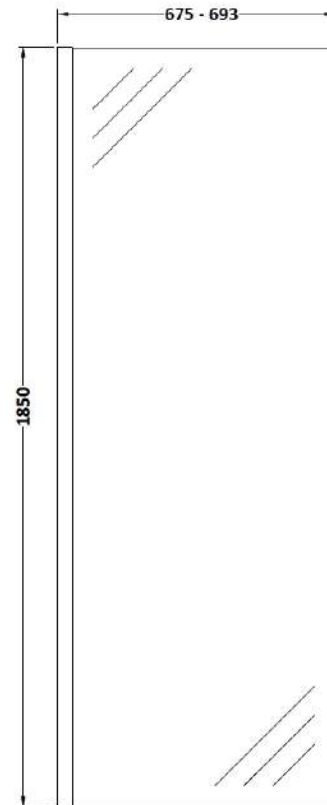

Sales Code: WRSCGM070

Description: Wetroom Screen 700X1850x8mm Pw

Packaging Details

Barcode: 5056678485460

Sales Code: WRSC070

Description: Wetroom Screen 700 X 1850 X 8mm

Product Dimensions

Height (mm):	1850
Width (mm):	700
Depth (mm):	14
Nett Weight (kg):	29.5

Packaging Dimensions

Height (mm):	65
Width (mm):	750
Length (mm):	1920
Gross Weight (kg):	29.5

Packaging Data

Box Colour:	Brown Cardboard Box - Printed
Box Qty:	1
Label Size:	100 x 50
Label Colour:	Not Applicable
Label Qty:	0

Outer Box Dimensions (If Applicable)

Height (mm):	
Width (mm):	
Depth (mm):	
Length (mm):	
Gross Weight (kg):	
Barcode:	5055275819005

Product Details

Country of Origin:	China
Fitting Instruction:	No
CE & UKCA:	Yes
Profile Material:	Aluminium
Profile Finish:	Chrome
Adjustments (mm):	675mm - 693mm
Entry Width (mm):	N/A
Swing In Dim (mm):	N/A
Swing Out Dim (mm):	N/A
Radius (mm):	Not Applicable
Glass Thickness (mm):	8
Easy Fit:	No
Easy Clean:	No
Handle Style:	Not Applicable
Handle Material:	Not Applicable
Enclosure Design:	Frameless
Wheel Type:	Not Applicable
Support Bar Included:	Support Bar Included
Extras:	None

Sales Code: WRSF036

Description: 1850 Wetroom Wall Channel Pewter

Product Dimensions

Height (mm):	1850
Width (mm):	13
Depth (mm):	34
Nett Weight (kg):	0.6

Packaging Dimensions

Height (mm):	60
Width (mm):	185
Length (mm):	1860
Gross Weight (kg):	0.6