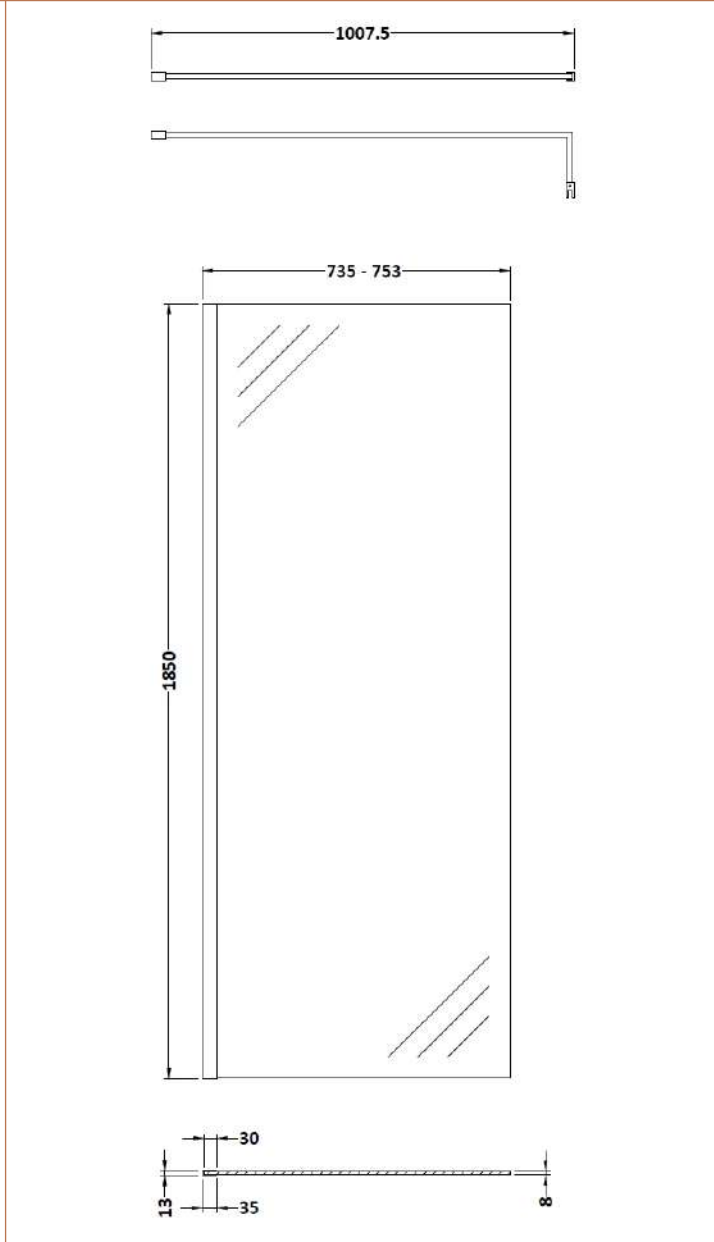

### Product Dimensions

Height (mm):	1850
Width (mm):	760
Depth (mm):	14
Nett Weight (kg):	32.5

### Packaging Dimensions

Height (mm):	65
Width (mm):	810
Length (mm):	1920
Gross Weight (kg):	32.5

### Product Dimensions

Height (mm):	1850
Width (mm):	13
Depth (mm):	34
Nett Weight (kg):	0.6

### Product Dimensions

Height (mm):	18
Width (mm):	161
Depth (mm):	1008
Nett Weight (kg):	0.67