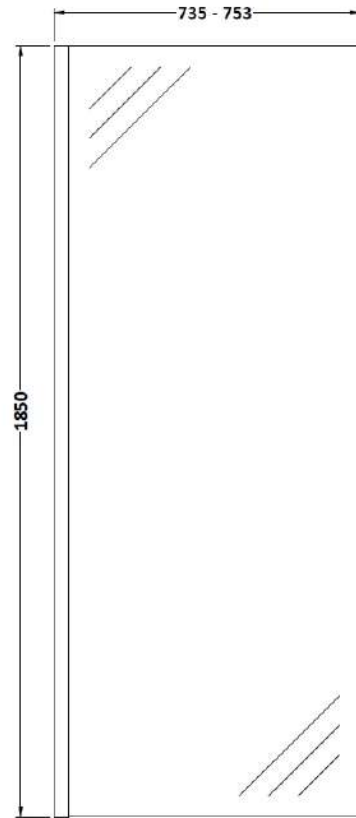

Sales Code: WRSCGM076

Description: Wetroom Screen 760X1850x8mm Pw

Packaging Details

Barcode: 5056678485477