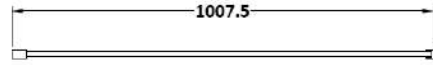

Sales Code: WRSCGM076

Description: Wetroom Screen 760X1850x8mm Pw

Packaging Details

Barcode: 5056678485477