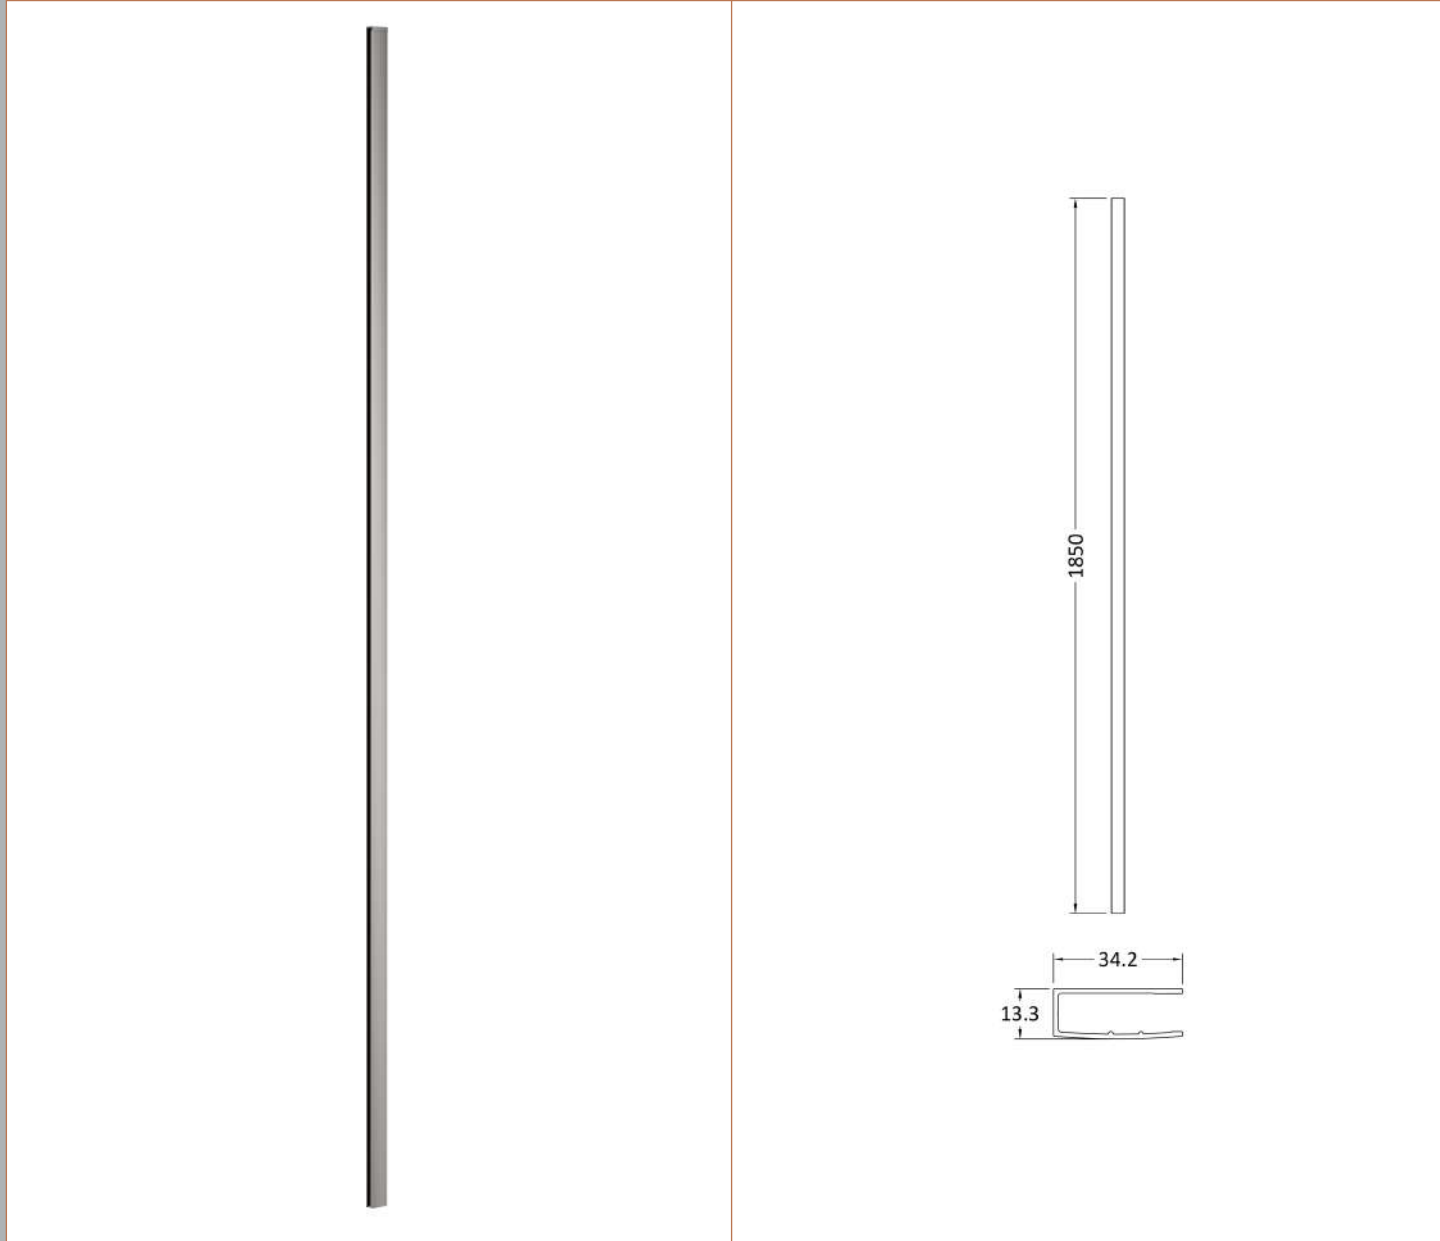

### Product Dimensions

Height (mm):	1850
Width (mm):	760
Depth (mm):	14
Nett Weight (kg):	32.5

### Outer Box Dimensions (If Applicable)

Height (mm):	
Width (mm):	
Depth (mm):	
Length (mm):	
Gross Weight (kg):	
Barcode:	5055275819012

### Product Details

Country of Origin:	China
Fitting Instruction:	No
CE & UKCA:	Yes
Profile Material:	Aluminium
Profile Finish:	Chrome
Adjustments (mm):	735mm - 753mm
Entry Width (mm):	N/A
Swing In Dim (mm):	N/A
Swing Out Dim (mm):	N/A
Radius (mm):	Not Applicable
Glass Thickness (mm):	8
Easy Fit:	No
Easy Clean:	No
Handle Style:	Not Applicable
Handle Material:	Not Applicable
Enclosure Design:	Frameless
Wheel Type:	Not Applicable
Support Bar Included:	Support Bar Included
Extras:	None

### Product Dimensions

Height (mm):	1850
Width (mm):	13
Depth (mm):	34
Nett Weight (kg):	0.6