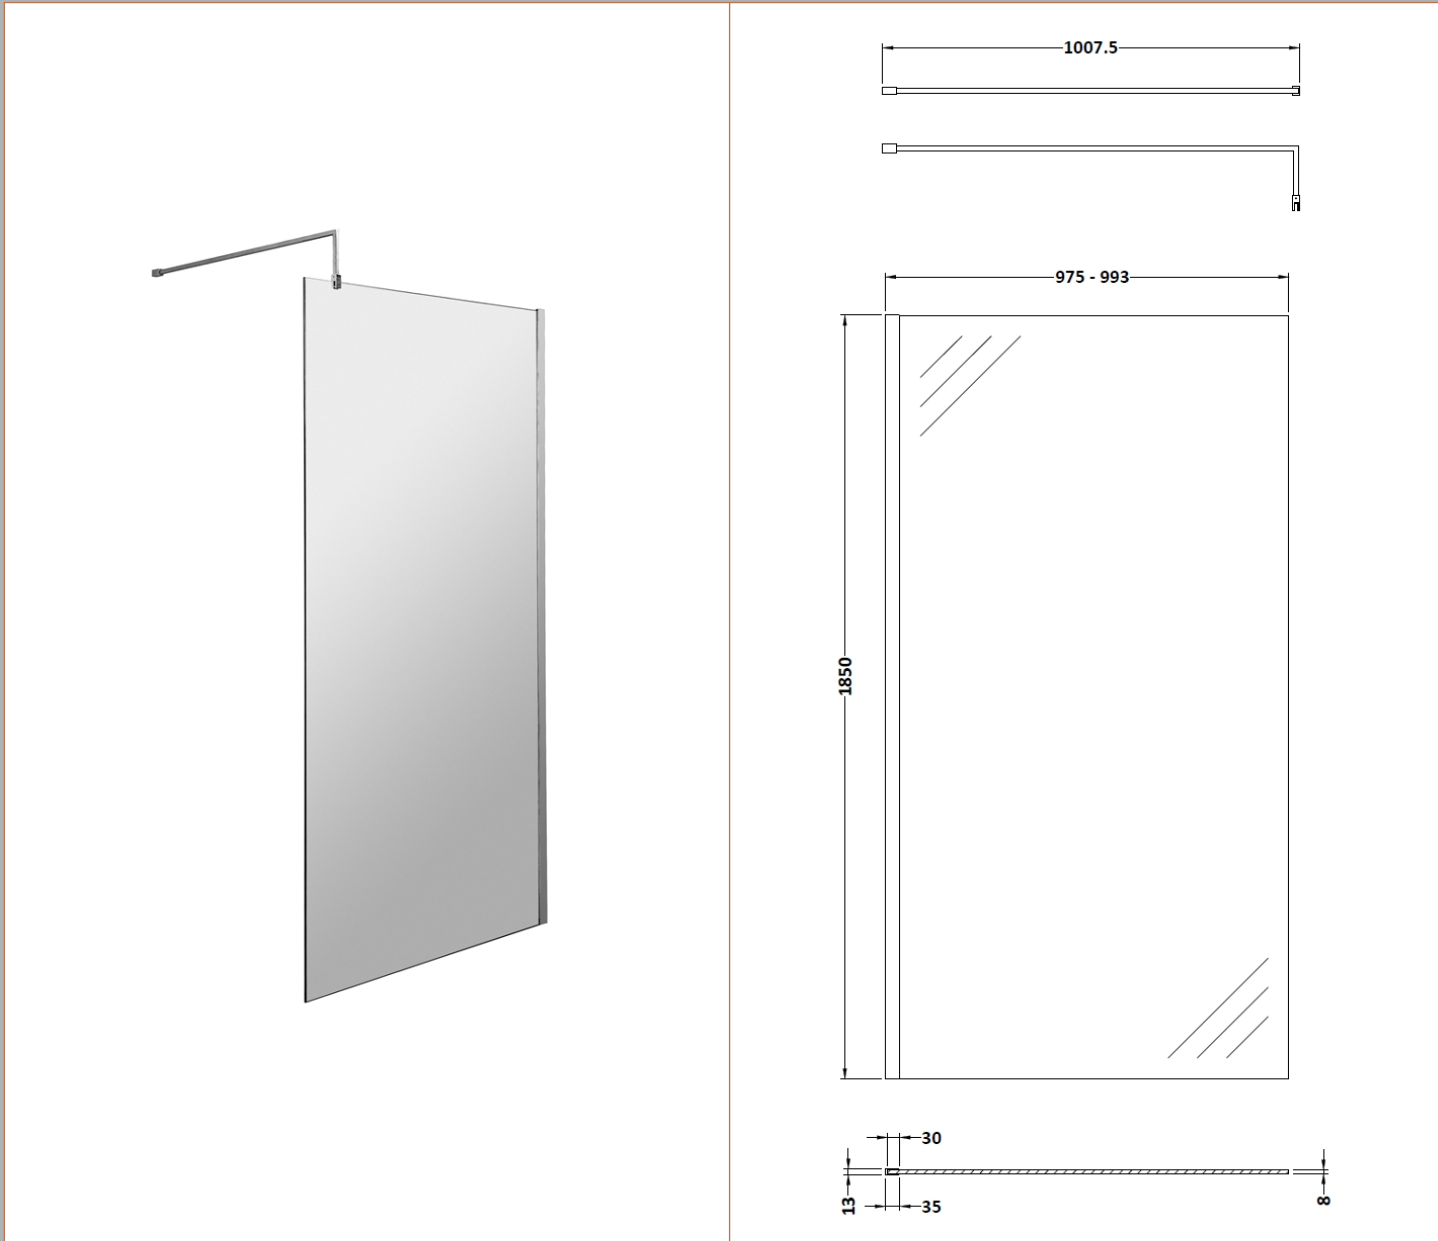

Sales Code: WRSCOB10

Description: 1000 Wetroom Screen Outer Frame 1850X8mm

Packaging Details

Barcode: 5056462645254

Sales Code: WRSC10

Description: Wetroom Screen 1000 X 1850 X 8mm

Product Dimensions

Height (mm):	1850
Width (mm):	1000
Depth (mm):	14
Nett Weight (kg):	42.5

Packaging Dimensions

Height (mm):	65
Width (mm):	1045
Length (mm):	1920
Gross Weight (kg):	42.5

Packaging Data

Box Colour:	Brown Cardboard Box - Printed
Box Qty:	1
Label Size:	100 x 50
Label Colour:	Not Applicable
Label Qty:	0

Outer Box Dimensions (If Applicable)

Height (mm):	
Width (mm):	
Depth (mm):	
Length (mm):	
Gross Weight (kg):	
Barcode:	5055275819043

Product Details

Country of Origin:	China
Fitting Instruction:	No
CE & UKCA:	Yes
Profile Material:	Aluminium
Profile Finish:	Polished Chrome
Adjustments (mm):	975mm - 993mm
Entry Width (mm):	N/A
Swing In Dim (mm):	N/A
Swing Out Dim (mm):	N/A
Radius (mm):	Not Applicable
Glass Thickness (mm):	8
Easy Fit:	No
Easy Clean:	No
Handle Style:	Not Applicable
Handle Material:	Not Applicable
Enclosure Design:	Frameless
Wheel Type:	Not Applicable
Support Bar Included:	Support Bar Included
Extras:	None

Sales Code: WRSF013

Description: 1850 Wetroom Wall Channel Brass

Product Dimensions

Height (mm):	1850
Width (mm):	
Depth (mm):	
Nett Weight (kg):	0.6

Packaging Dimensions

Height (mm):	60
Width (mm):	185
Length (mm):	1860
Gross Weight (kg):	0.6