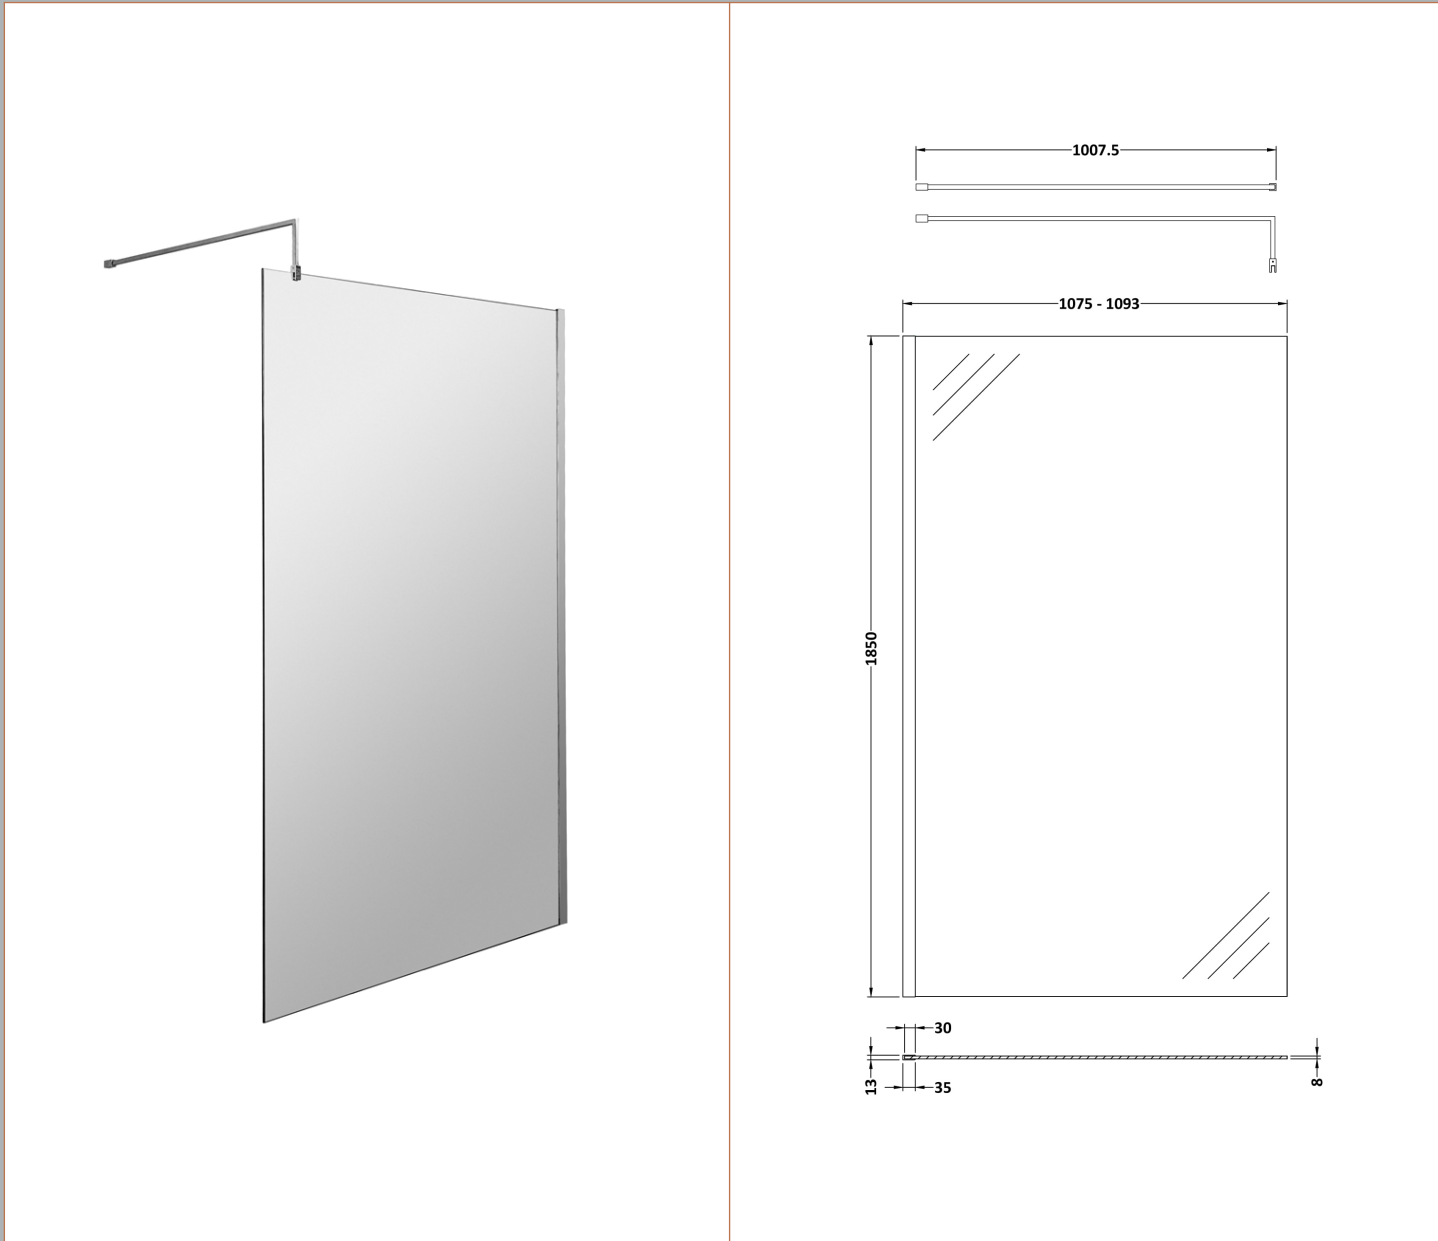

### Packaging Details

Barcode: 5056462645261

Sales Code: WRSC11

Description: Wetroom Screen 1100 X 1850 X 8mm

**Product Dimensions**

Height (mm):	1850
Width (mm):	1100
Depth (mm):	14
Nett Weight (kg):	46

**Packaging Dimensions**

Height (mm):	60
Width (mm):	1150
Length (mm):	1920
Gross Weight (kg):	46

**Packaging Data**

Box Colour:	Brown Cardboard Box - Printed
Box Qty:	1
Label Size:	100 x 50
Label Colour:	Not Applicable
Label Qty:	0

**Outer Box Dimensions (If Applicable)**

Height (mm):	
Width (mm):	
Depth (mm):	
Length (mm):	
Gross Weight (kg):	
Barcode:	5055275831748

**Product Details**

Country of Origin:	China
Fitting Instruction:	No
CE & UKCA:	Yes
Profile Material:	Aluminium
Profile Finish:	Polished Chrome
Adjustments (mm):	1075mm-1093mm
Entry Width (mm):	N/A
Swing In Dim (mm):	N/A
Swing Out Dim (mm):	N/A
Radius (mm):	Not Applicable
Glass Thickness (mm):	8
Easy Fit:	No
Easy Clean:	No
Handle Style:	Not Applicable
Handle Material:	Not Applicable
Enclosure Design:	Frameless
Wheel Type:	Not Applicable
Support Bar Included:	Support Bar Included
Extras:	None

Sales Code: WRSF013

Description: 1850 Wetroom Wall Channel Brass

**Product Dimensions**

Height (mm):	1850
Width (mm):	
Depth (mm):	
Nett Weight (kg):	0.6

**Packaging Dimensions**

Height (mm):	60
Width (mm):	185
Length (mm):	1860
Gross Weight (kg):	0.6