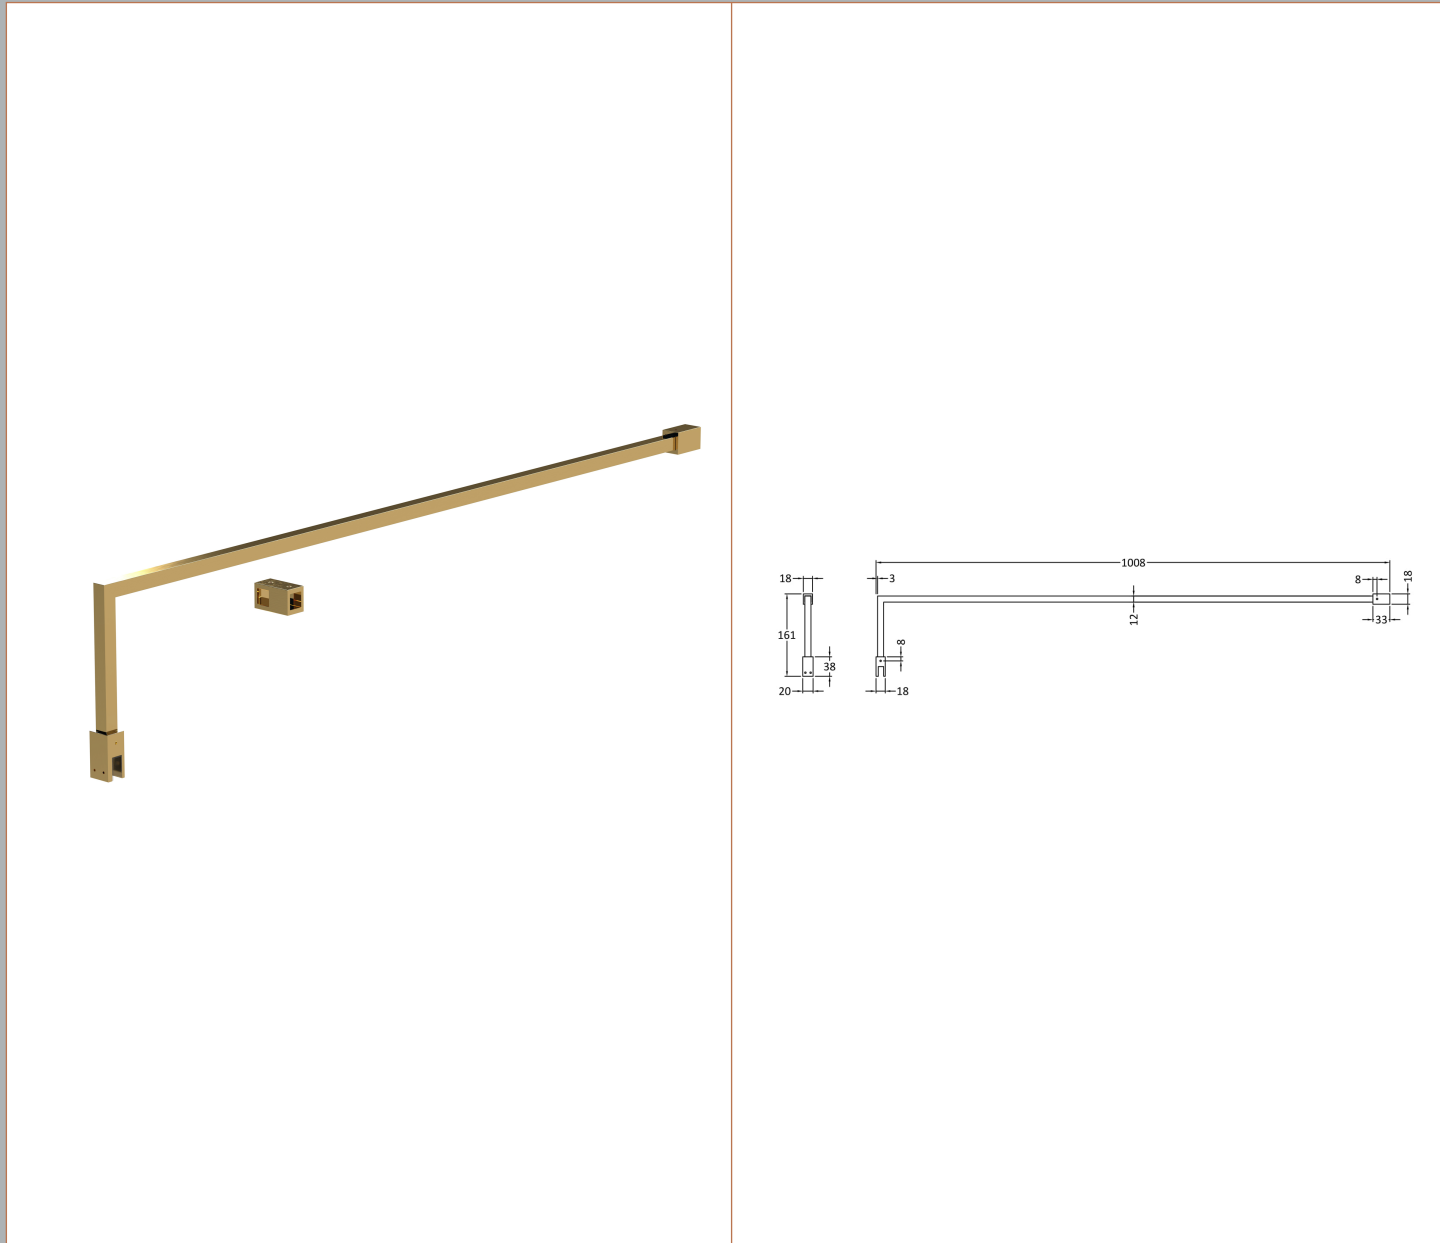

Sales Code: WRSF013U

Description: 1850 Decorative Profile Undrilled Brass

**Product Dimensions**

Height (mm):	1850
Width (mm):	34
Depth (mm):	13
Nett Weight (kg):	0.6

**Packaging Dimensions**

Height (mm):	60
Width (mm):	185
Length (mm):	1860
Gross Weight (kg):	0.6

**Packaging Data**

Box Colour:	Brown Cardboard Box
Box Qty:	1
Label Size:	100 x 50
Label Colour:	White Label
Label Qty:	1

**Outer Box Dimensions (If Applicable)**

Height (mm):	
Width (mm):	
Depth (mm):	
Length (mm):	
Gross Weight (kg):	
Barcode:	5056462644882

**Product Details**

Country of Origin:	China
Fitting Instruction:	No
CE & UKCA:	N/A
Profile Material:	Aluminium
Profile Finish:	Brushed Brass
Adjustments (mm):	18 mm
Entry Width (mm):	N/A
Swing In Dim (mm):	N/A
Swing Out Dim (mm):	N/A
Radius (mm):	
Glass Thickness (mm):	
Easy Fit:	Not Applicable
Easy Clean:	Not Applicable
Handle Style:	Not Applicable
Handle Material:	Not Applicable
Enclosure Design:	Not Applicable
Wheel Type:	Not Applicable
Support Bar Included:	Support Bar Not Included
Extras:	None

### Product Dimensions

Height (mm):	15
Width (mm):	150
Depth (mm):	1000
Nett Weight (kg):	0.67