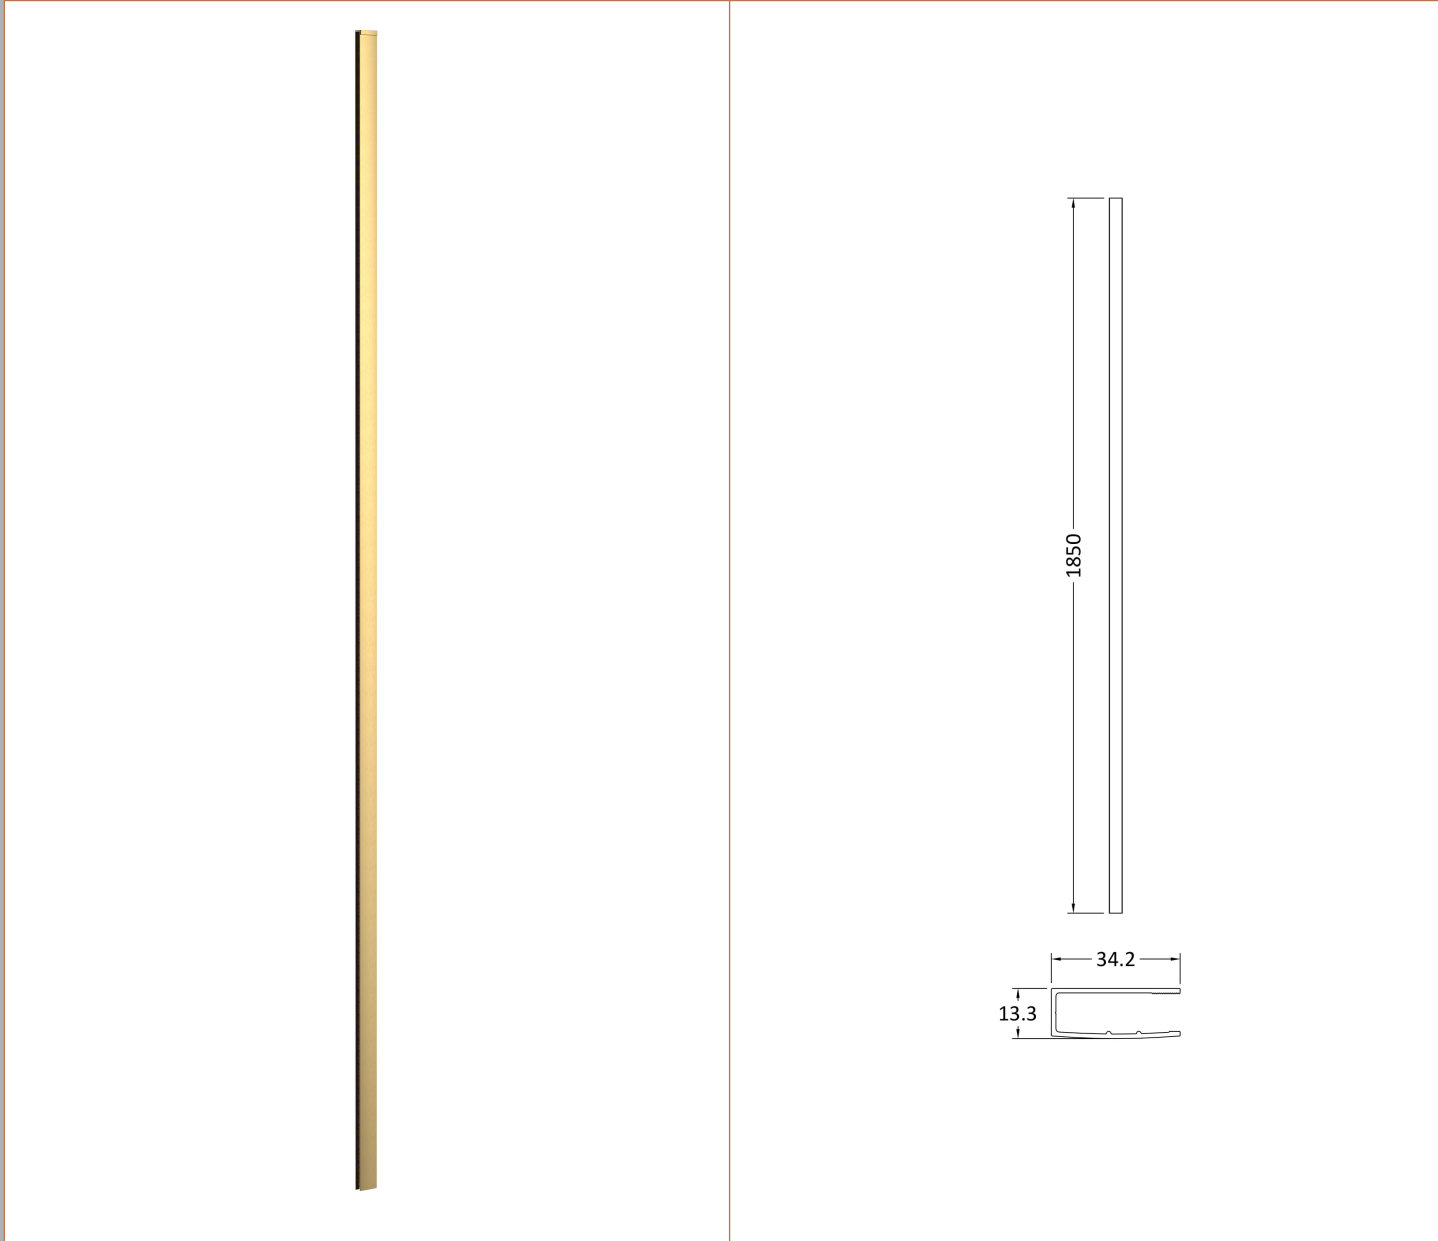

### Packaging Details

Barcode: 5056462645261

Sales Code: WRSC11

Description: Wetroom Screen 1100 X 1850 X 8mm

**Product Dimensions**

Height (mm):	1850
Width (mm):	1100
Depth (mm):	14
Nett Weight (kg):	46

**Packaging Dimensions**

**Outer Box Dimensions (If Applicable)**

Height (mm):	
Width (mm):	
Depth (mm):	
Length (mm):	
Gross Weight (kg):	
Barcode:	5055275831748

**Product Details**

Country of Origin:	China
Fitting Instruction:	No
CE & UKCA:	Yes
Profile Material:	Aluminium
Profile Finish:	Polished Chrome
Adjustments (mm):	1075mm-1093mm
Entry Width (mm):	N/A
Swing In Dim (mm):	N/A
Swing Out Dim (mm):	N/A
Radius (mm):	Not Applicable
Glass Thickness (mm):	8
Easy Fit:	No
Easy Clean:	No
Handle Style:	Not Applicable
Handle Material:	Not Applicable
Enclosure Design:	Frameless
Wheel Type:	Not Applicable
Support Bar Included:	Support Bar Included
Extras:	None

Sales Code: WRSF013

Description: 1850 Wetroom Wall Channel Brass

**Product Dimensions**

Height (mm):	1850
Width (mm):	
Depth (mm):	
Nett Weight (kg):	0.6

**Packaging Dimensions**

Height (mm):	60
Width (mm):	185
Length (mm):	1860
Gross Weight (kg):	0.6

Sales Code: WRSF013U

Description: 1850 Decorative Profile Undrilled Brass

**Product Dimensions**

Height (mm):	1850
Width (mm):	34
Depth (mm):	13
Nett Weight (kg):	0.6

**Packaging Dimensions**

Height (mm):	60
Width (mm):	185
Length (mm):	1860
Gross Weight (kg):	0.6