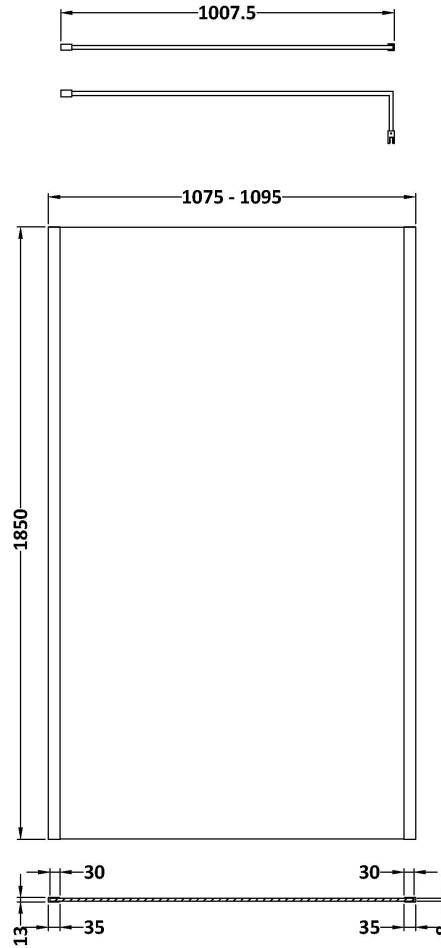

### Packaging Details

Barcode: 5056462645261

Sales Code: WRSC11

Description: Wetroom Screen 1100 X 1850 X 8mm

**Product Dimensions**

Height (mm):	1850
Width (mm):	1100
Depth (mm):	14
Nett Weight (kg):	46

**Packaging Dimensions**

Height (mm):	60
Width (mm):	1150
Length (mm):	1920
Gross Weight (kg):	46

**Packaging Data**

Box Colour:	Brown Cardboard Box - Printed
Box Qty:	1
Label Size:	100 x 50
Label Colour:	Not Applicable
Label Qty:	0

**Outer Box Dimensions (If Applicable)**

Height (mm):	
Width (mm):	
Depth (mm):	
Length (mm):	
Gross Weight (kg):	
Barcode:	5055275831748

**Product Details**

Country of Origin:	China
Fitting Instruction:	No
CE & UKCA:	Yes
Profile Material:	Aluminium
Profile Finish:	Polished Chrome
Adjustments (mm):	1075mm-1093mm
Entry Width (mm):	N/A
Swing In Dim (mm):	N/A
Swing Out Dim (mm):	N/A
Radius (mm):	Not Applicable
Glass Thickness (mm):	8
Easy Fit:	No
Easy Clean:	No
Handle Style:	Not Applicable
Handle Material:	Not Applicable
Enclosure Design:	Frameless
Wheel Type:	Not Applicable
Support Bar Included:	Support Bar Included
Extras:	None

### Product Dimensions

Height (mm):	15
Width (mm):	150
Depth (mm):	1000
Nett Weight (kg):	0.67