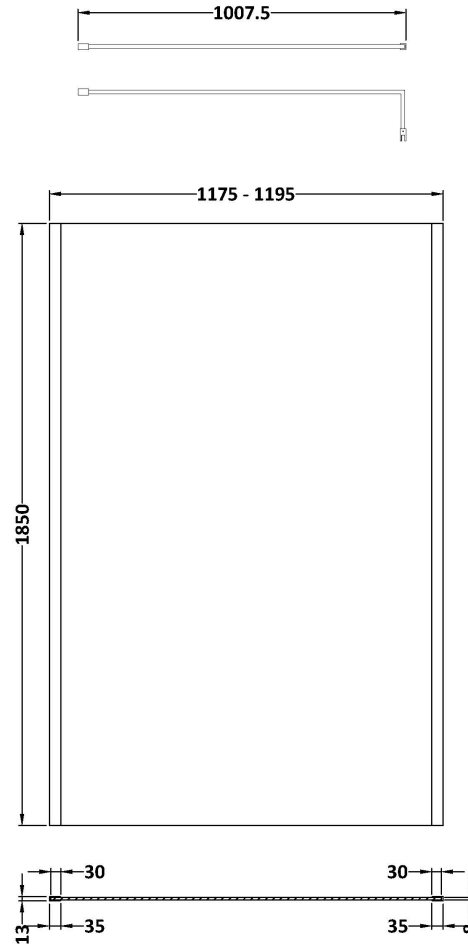

Sales Code: WRSCOB12

Description: 1200 Wetroom Screen Outer Frame 1850X8mm

Packaging Details

Barcode: 5056462645278

Sales Code: WRSC12

Description: Wetroom Screen 1200 X 1850 X 8mm

Product Dimensions

Height (mm):	1850
Width (mm):	1200
Depth (mm):	14
Nett Weight (kg):	50.5

Packaging Dimensions

Height (mm):	60
Width (mm):	1250
Length (mm):	1920
Gross Weight (kg):	50.5

Packaging Data

Box Colour:	Brown Cardboard Box - Printed
Box Qty:	1
Label Size:	100 x 50
Label Colour:	Not Applicable
Label Qty:	0

Outer Box Dimensions (If Applicable)

Height (mm):	
Width (mm):	
Depth (mm):	
Length (mm):	
Gross Weight (kg):	
Barcode:	5055275819050

Product Details

Country of Origin:	China
Fitting Instruction:	No
CE & UKCA:	Yes
Profile Material:	Aluminium
Profile Finish:	Polished Chrome
Adjustments (mm):	1175mm - 1193mm
Entry Width (mm):	N/A
Swing In Dim (mm):	N/A
Swing Out Dim (mm):	N/A
Radius (mm):	Not Applicable
Glass Thickness (mm):	8
Easy Fit:	No
Easy Clean:	No
Handle Style:	Not Applicable
Handle Material:	Not Applicable
Enclosure Design:	Frameless
Wheel Type:	Not Applicable
Support Bar Included:	Support Bar Included
Extras:	None