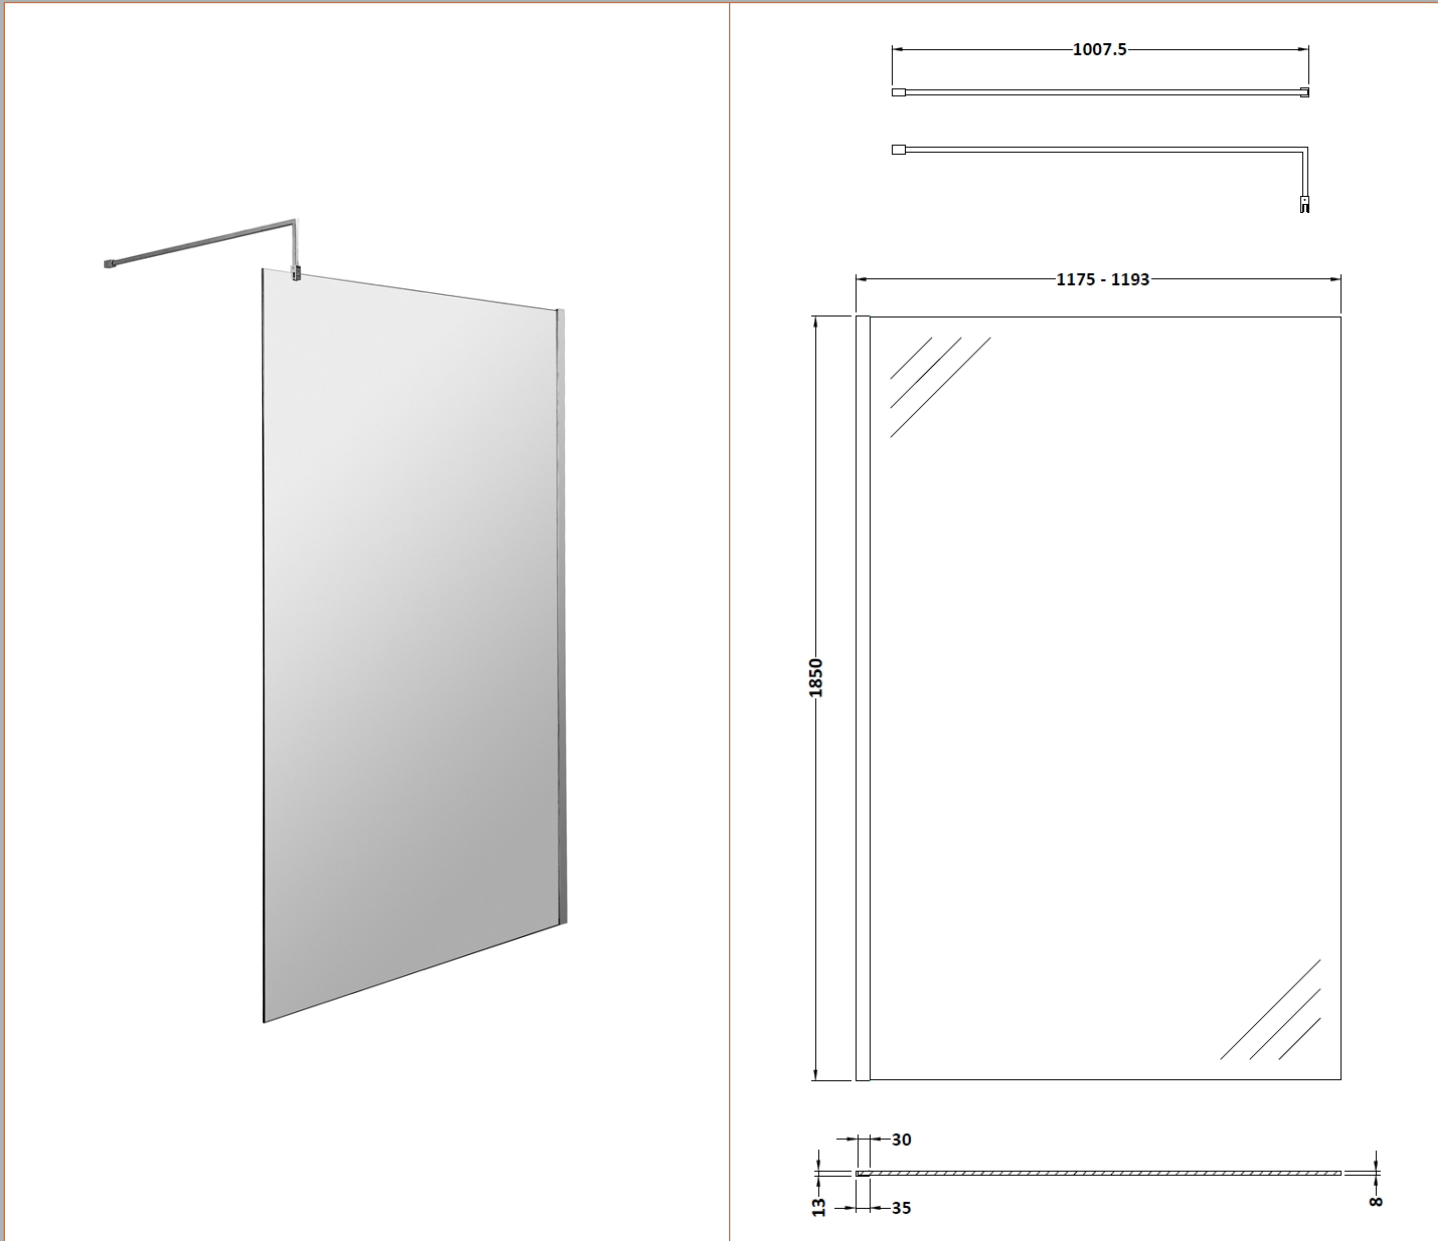

Height (mm):	1850
Width (mm):	1200
Depth (mm):	14
Nett Weight (kg):	50.5

**Packaging Dimensions**

Height (mm):	60
Width (mm):	1250
Length (mm):	1920
Gross Weight (kg):	50.5

**Packaging Data**

Box Colour:	Brown Cardboard Box - Printed
Box Qty:	1
Label Size:	100 x 50
Label Colour:	Not Applicable
Label Qty:	0

**Outer Box Dimensions (If Applicable)**

Height (mm):	
Width (mm):	
Depth (mm):	
Length (mm):	
Gross Weight (kg):	
Barcode:	5055275819050

**Product Details**

Country of Origin:	China
Fitting Instruction:	No
CE & UKCA:	Yes
Profile Material:	Aluminium
Profile Finish:	Polished Chrome
Adjustments (mm):	1175mm - 1193mm
Entry Width (mm):	N/A
Swing In Dim (mm):	N/A
Swing Out Dim (mm):	N/A
Radius (mm):	Not Applicable
Glass Thickness (mm):	8
Easy Fit:	No
Easy Clean:	No
Handle Style:	Not Applicable
Handle Material:	Not Applicable
Enclosure Design:	Frameless
Wheel Type:	Not Applicable
Support Bar Included:	Support Bar Included
Extras:	None

Sales Code: WRSF013

Description: 1850 Wetroom Wall Channel Brass

**Product Dimensions**

Height (mm):	1850
Width (mm):	
Depth (mm):	
Nett Weight (kg):	0.6

**Packaging Dimensions**

Height (mm):	60
Width (mm):	185
Length (mm):	1860
Gross Weight (kg):	0.6

### Product Dimensions

Height (mm):	15
Width (mm):	150
Depth (mm):	1000
Nett Weight (kg):	0.67