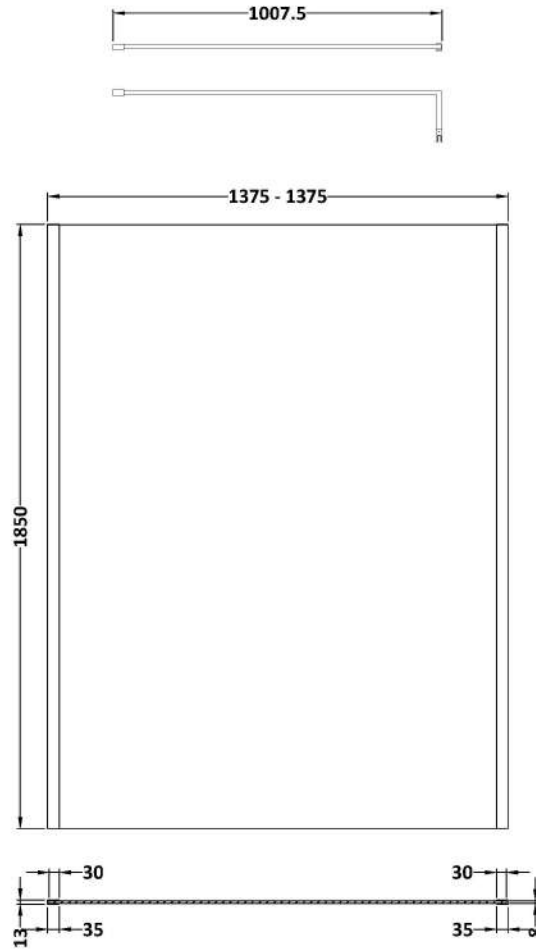

Sales Code: WRSCOB14

Description: 1400 Wetroom Screen Outer Frame 1850X8mm

Packaging Details

Barcode: 5056462645285

Sales Code: WRSC14

Description: Wetroom Screen 1400 X 1850 X 8mm

Product Dimensions

Height (mm):	1850
Width (mm):	1400
Depth (mm):	14
Nett Weight (kg):	59.5

Packaging Dimensions

Height (mm):	60
Width (mm):	1450
Length (mm):	1920
Gross Weight (kg):	59.5

Packaging Data

Box Colour:	Brown Cardboard Box - Printed
Box Qty:	1
Label Size:	100 x 50
Label Colour:	Not Applicable
Label Qty:	0

Outer Box Dimensions (If Applicable)

Height (mm):	
Width (mm):	
Depth (mm):	
Length (mm):	
Gross Weight (kg):	
Barcode:	5055275819067

Product Details

Country of Origin:	China
Fitting Instruction:	No
CE & UKCA:	Yes
Profile Material:	Aluminium
Profile Finish:	Polished Chrome
Adjustments (mm):	1375mm - 1393mm
Entry Width (mm):	N/A
Swing In Dim (mm):	N/A
Swing Out Dim (mm):	N/A
Radius (mm):	Not Applicable
Glass Thickness (mm):	8
Easy Fit:	No
Easy Clean:	No
Handle Style:	Not Applicable
Handle Material:	Not Applicable
Enclosure Design:	Frameless
Wheel Type:	Not Applicable
Support Bar Included:	Support Bar Included
Extras:	None

Sales Code: WRSF013U

Description: 1850 Decorative Profile Undrilled Brass

Product Dimensions

Height (mm):	1850
Width (mm):	34
Depth (mm):	13
Nett Weight (kg):	0.6

Packaging Dimensions

Height (mm):	60
Width (mm):	185
Length (mm):	1860
Gross Weight (kg):	0.6