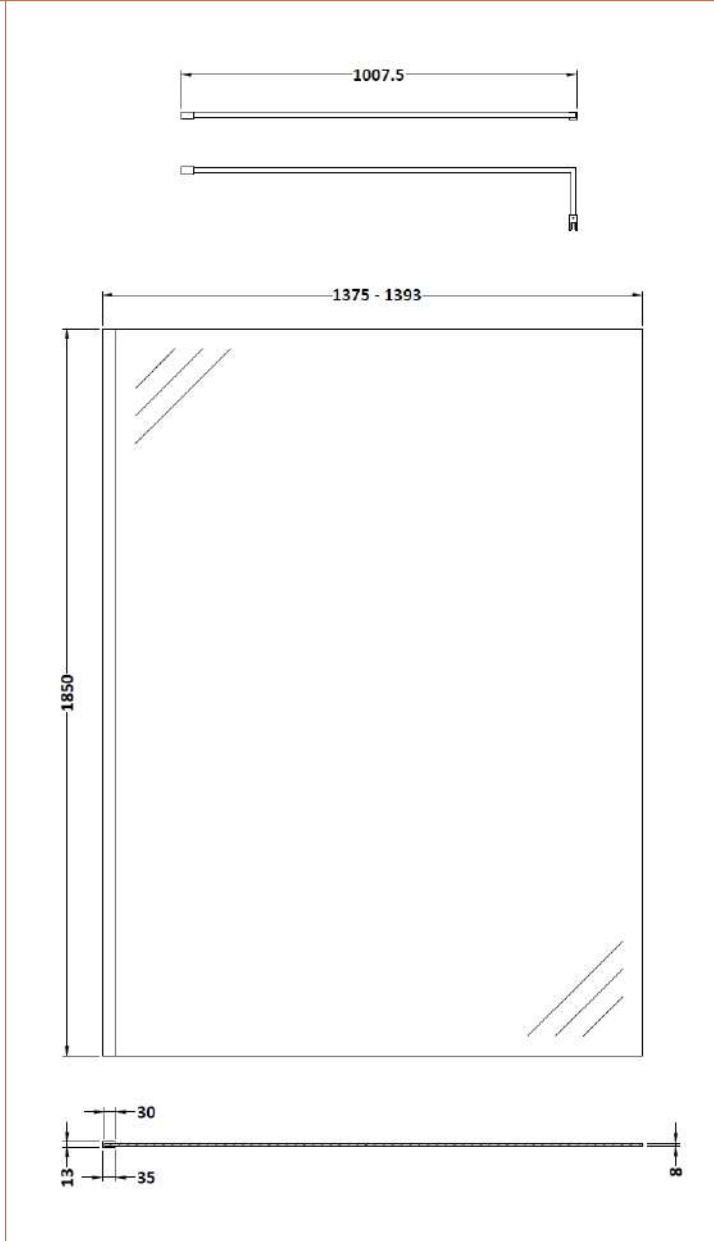

Sales Code: WRSCOB14

Description: 1400 Wetroom Screen Outer Frame 1850X8mm

Packaging Details

Barcode: 5056462645285

Sales Code: WRSC14

Description: Wetroom Screen 1400 X 1850 X 8mm

Product Dimensions

Height (mm):	1850
Width (mm):	1400
Depth (mm):	14
Nett Weight (kg):	59.5

Packaging Dimensions

Height (mm):	60
Width (mm):	1450
Length (mm):	1920
Gross Weight (kg):	59.5

Packaging Data

Box Colour:	Brown Cardboard Box - Printed
Box Qty:	1
Label Size:	100 x 50
Label Colour:	Not Applicable
Label Qty:	0

Outer Box Dimensions (If Applicable)

Height (mm):	
Width (mm):	
Depth (mm):	
Length (mm):	
Gross Weight (kg):	
Barcode:	5055275819067

Product Details

Country of Origin:	China
Fitting Instruction:	No
CE & UKCA:	Yes
Profile Material:	Aluminium
Profile Finish:	Polished Chrome
Adjustments (mm):	1375mm - 1393mm
Entry Width (mm):	N/A
Swing In Dim (mm):	N/A
Swing Out Dim (mm):	N/A
Radius (mm):	Not Applicable
Glass Thickness (mm):	8
Easy Fit:	No
Easy Clean:	No
Handle Style:	Not Applicable
Handle Material:	Not Applicable
Enclosure Design:	Frameless
Wheel Type:	Not Applicable
Support Bar Included:	Support Bar Included
Extras:	None

Sales Code: WRSF013U

Description: 1850 Decorative Profile Undrilled Brass

Product Dimensions

Height (mm):	1850
Width (mm):	34
Depth (mm):	13
Nett Weight (kg):	0.6

Packaging Dimensions

Height (mm):	60
Width (mm):	185
Length (mm):	1860
Gross Weight (kg):	0.6