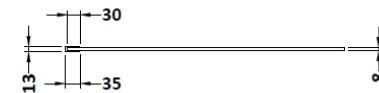

Sales Code: WRSCOB70

Description: 700 Wetroom Screen Outer Frame 1850X8mm

Packaging Details

Barcode: 5056462645216

Sales Code: WRSC070

Description: Wetroom Screen 700 X 1850 X 8mm

Product Dimensions

Height (mm):	1850
Width (mm):	700
Depth (mm):	14
Nett Weight (kg):	29.5

Packaging Dimensions

Height (mm):	60
Width (mm):	750
Length (mm):	1920
Gross Weight (kg):	29.5

Packaging Data

Box Colour:	Brown Cardboard Box - Printed
Box Qty:	1
Label Size:	100 x 50
Label Colour:	Not Applicable
Label Qty:	0

Outer Box Dimensions (If Applicable)

Height (mm):	
Width (mm):	
Depth (mm):	
Length (mm):	
Gross Weight (kg):	
Barcode:	5055275819005

Product Details

Country of Origin:	China
Fitting Instruction:	No
CE & UKCA:	Yes
Profile Material:	Aluminium
Profile Finish:	Polished Chrome
Adjustments (mm):	675mm - 693mm
Entry Width (mm):	N/A
Swing In Dim (mm):	N/A
Swing Out Dim (mm):	N/A
Radius (mm):	Not Applicable
Glass Thickness (mm):	8
Easy Fit:	No
Easy Clean:	No
Handle Style:	Not Applicable
Handle Material:	Not Applicable
Enclosure Design:	Frameless
Wheel Type:	Not Applicable
Support Bar Included:	Support Bar Included
Extras:	None