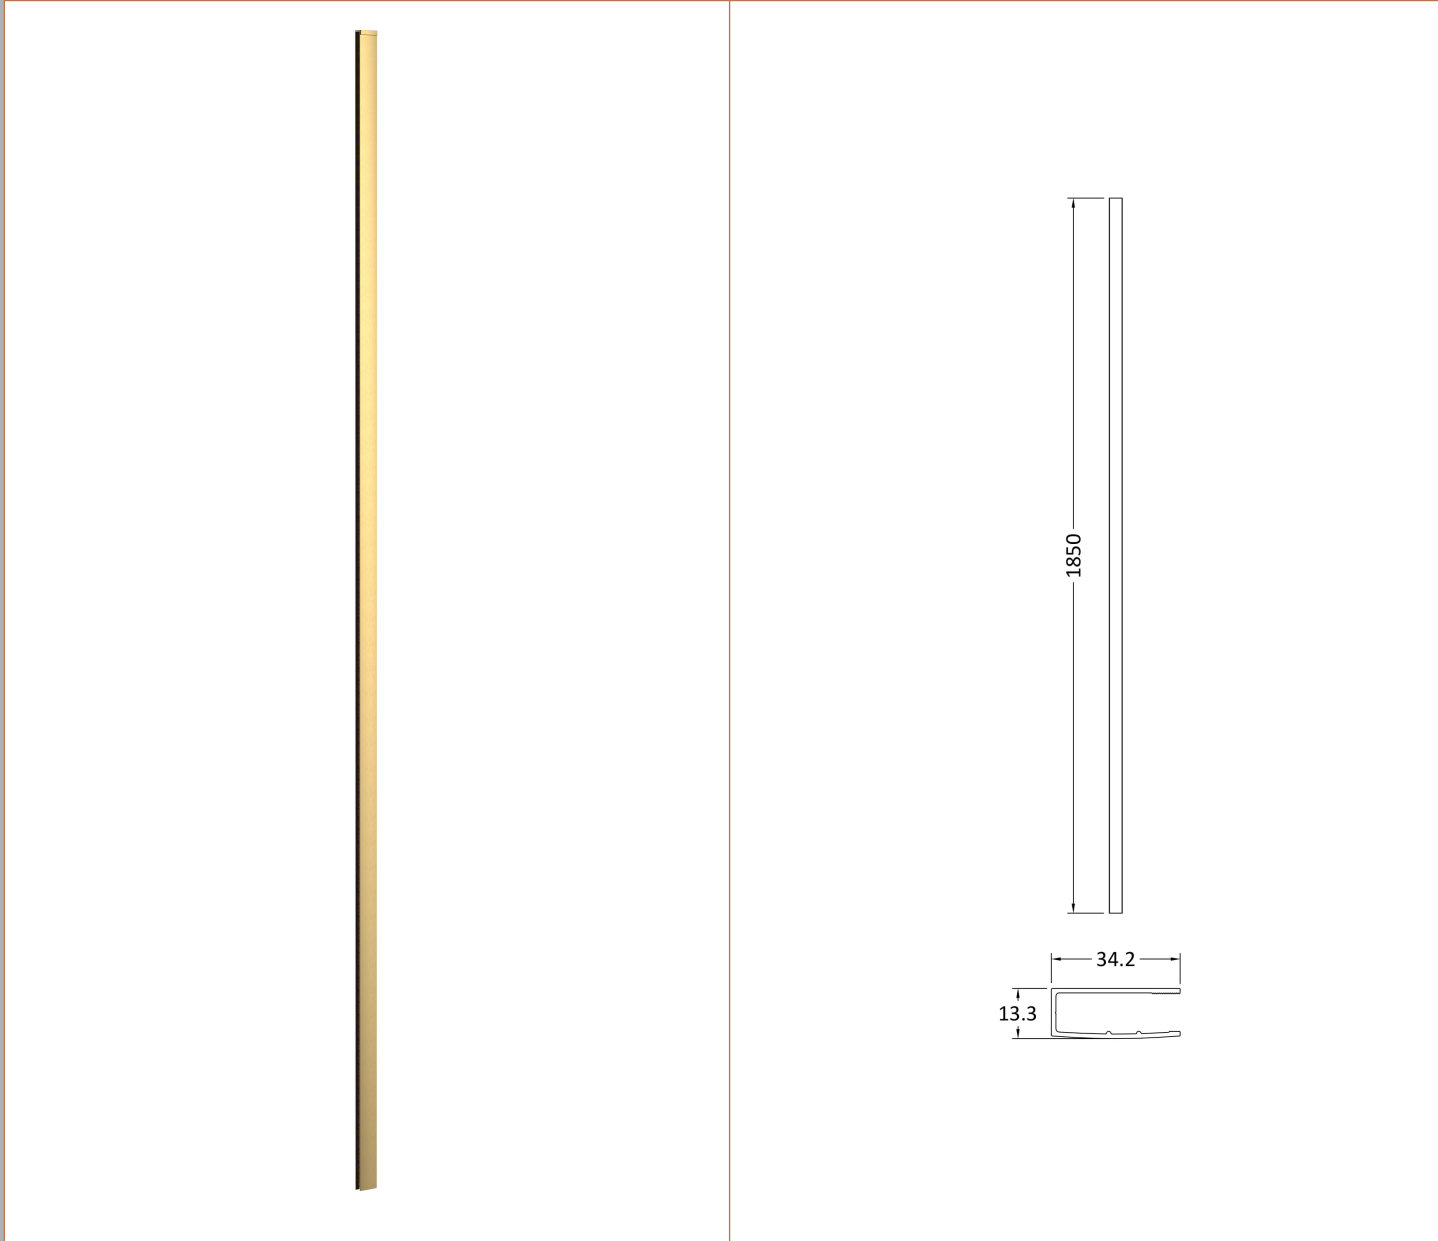

Sales Code: WRSCOB70

Description: 700 Wetroom Screen Outer Frame 1850X8mm

Packaging Details

Barcode: 5056462645216

Sales Code: WRSC070

Description: Wetroom Screen 700 X 1850 X 8mm

Product Dimensions

Height (mm):	1850
Width (mm):	700
Depth (mm):	14
Nett Weight (kg):	29.5

Outer Box Dimensions (If Applicable)

Height (mm):	
Width (mm):	
Depth (mm):	
Length (mm):	
Gross Weight (kg):	
Barcode:	5055275819005

Product Details

Country of Origin:	China
Fitting Instruction:	No
CE & UKCA:	Yes
Profile Material:	Aluminium
Profile Finish:	Polished Chrome
Adjustments (mm):	675mm - 693mm
Entry Width (mm):	N/A
Swing In Dim (mm):	N/A
Swing Out Dim (mm):	N/A
Radius (mm):	Not Applicable
Glass Thickness (mm):	8
Easy Fit:	No
Easy Clean:	No
Handle Style:	Not Applicable
Handle Material:	Not Applicable
Enclosure Design:	Frameless
Wheel Type:	Not Applicable
Support Bar Included:	Support Bar Included
Extras:	None

Sales Code: WRSF013

Description: 1850 Wetroom Wall Channel Brass

Product Dimensions

Height (mm):	1850
Width (mm):	
Depth (mm):	
Nett Weight (kg):	0.6

Packaging Dimensions

Height (mm):	60
Width (mm):	185
Length (mm):	1860
Gross Weight (kg):	0.6

Sales Code: WRSF013U

Description: 1850 Decorative Profile Undrilled Brass

Product Dimensions

Height (mm):	1850
Width (mm):	34
Depth (mm):	13
Nett Weight (kg):	0.6

Packaging Dimensions

Height (mm):	60
Width (mm):	185
Length (mm):	1860
Gross Weight (kg):	0.6