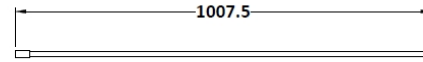

Sales Code: WRSCOB70

Description: 700 Wetroom Screen Outer Frame 1850X8mm

Packaging Details

Barcode: 5056462645216

Sales Code: WRSC070

Description: Wetroom Screen 700 X 1850 X 8mm

Product Dimensions

Height (mm):	1850
Width (mm):	700
Depth (mm):	14
Nett Weight (kg):	29.5

Packaging Dimensions

Height (mm):	60
Width (mm):	750
Length (mm):	1920
Gross Weight (kg):	29.5

Packaging Data

Box Colour:	Brown Cardboard Box - Printed
Box Qty:	1
Label Size:	100 x 50
Label Colour:	Not Applicable
Label Qty:	0

Outer Box Dimensions (If Applicable)

Height (mm):	
Width (mm):	
Depth (mm):	
Length (mm):	
Gross Weight (kg):	
Barcode:	5055275819005

Product Details

Country of Origin:	China
Fitting Instruction:	No
CE & UKCA:	Yes
Profile Material:	Aluminium
Profile Finish:	Polished Chrome
Adjustments (mm):	675mm - 693mm
Entry Width (mm):	N/A
Swing In Dim (mm):	N/A
Swing Out Dim (mm):	N/A
Radius (mm):	Not Applicable
Glass Thickness (mm):	8
Easy Fit:	No
Easy Clean:	No
Handle Style:	Not Applicable
Handle Material:	Not Applicable
Enclosure Design:	Frameless
Wheel Type:	Not Applicable
Support Bar Included:	Support Bar Included
Extras:	None