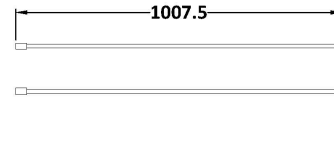

Sales Code: WRSCOB70

Description: 700 Wetroom Screen Outer Frame 1850X8mm

Packaging Details

Barcode: 5056462645216

Sales Code: WRSC070

Description: Wetroom Screen 700 X 1850 X 8mm

Product Dimensions

Height (mm):	1850
Width (mm):	700
Depth (mm):	14
Nett Weight (kg):	29.5

Packaging Dimensions

Height (mm):	60
Width (mm):	750
Length (mm):	1920
Gross Weight (kg):	29.5

Packaging Data

Box Colour:	Brown Cardboard Box - Printed
Box Qty:	1
Label Size:	100 x 50
Label Colour:	Not Applicable
Label Qty:	0

Outer Box Dimensions (If Applicable)

Height (mm):	
Width (mm):	
Depth (mm):	
Length (mm):	
Gross Weight (kg):	
Barcode:	5055275819005

Product Details

Country of Origin:	China
Fitting Instruction:	No
CE & UKCA:	Yes
Profile Material:	Aluminium
Profile Finish:	Polished Chrome
Adjustments (mm):	675mm - 693mm
Entry Width (mm):	N/A
Swing In Dim (mm):	N/A
Swing Out Dim (mm):	N/A
Radius (mm):	Not Applicable
Glass Thickness (mm):	8
Easy Fit:	No
Easy Clean:	No
Handle Style:	Not Applicable
Handle Material:	Not Applicable
Enclosure Design:	Frameless
Wheel Type:	Not Applicable
Support Bar Included:	Support Bar Included
Extras:	None

Sales Code: WRSF013

Description: 1850 Wetroom Wall Channel Brass

Product Dimensions

Height (mm):	1850
Width (mm):	
Depth (mm):	
Nett Weight (kg):	0.6

Packaging Dimensions

Height (mm):	60
Width (mm):	185
Length (mm):	1860
Gross Weight (kg):	0.6