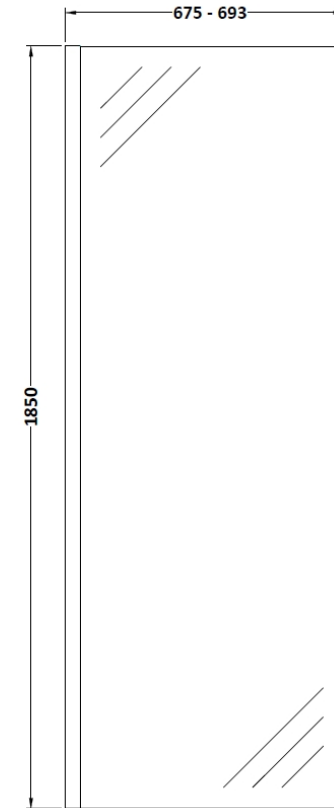

Sales Code: WRSCOB70

Description: 700 Wetroom Screen Outer Frame 1850X8mm

Packaging Details

Barcode: 5056462645216

Sales Code: WRSC070

Description: Wetroom Screen 700 X 1850 X 8mm

Product Dimensions

Height (mm):	1850
Width (mm):	700
Depth (mm):	14
Nett Weight (kg):	29.5

Packaging Dimensions

Height (mm):	60
Width (mm):	750
Length (mm):	1920
Gross Weight (kg):	29.5

Packaging Data

Box Colour:	Brown Cardboard Box - Printed
Box Qty:	1
Label Size:	100 x 50
Label Colour:	Not Applicable
Label Qty:	0

Outer Box Dimensions (If Applicable)

Height (mm):	
Width (mm):	
Depth (mm):	
Length (mm):	
Gross Weight (kg):	
Barcode:	5055275819005

Product Details

Country of Origin:	China
Fitting Instruction:	No
CE & UKCA:	Yes
Profile Material:	Aluminium
Profile Finish:	Polished Chrome
Adjustments (mm):	675mm - 693mm
Entry Width (mm):	N/A
Swing In Dim (mm):	N/A
Swing Out Dim (mm):	N/A
Radius (mm):	Not Applicable
Glass Thickness (mm):	8
Easy Fit:	No
Easy Clean:	No
Handle Style:	Not Applicable
Handle Material:	Not Applicable
Enclosure Design:	Frameless
Wheel Type:	Not Applicable
Support Bar Included:	Support Bar Included
Extras:	None

Sales Code: WRSF013

Description: 1850 Wetroom Wall Channel Brass

Product Dimensions

Height (mm):	1850
Width (mm):	
Depth (mm):	
Nett Weight (kg):	0.6

Packaging Dimensions

Height (mm):	60
Width (mm):	185
Length (mm):	1860
Gross Weight (kg):	0.6