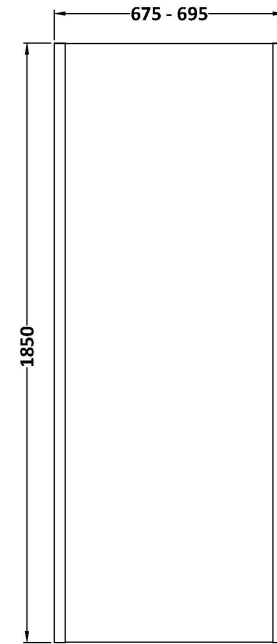

Sales Code: WRSCOB70

Description: 700 Wetroom Screen Outer Frame 1850X8mm

Packaging Details

Barcode: 5056462645216

Sales Code: WRSC070

Description: Wetroom Screen 700 X 1850 X 8mm

Product Dimensions

Height (mm):	1850
Width (mm):	700
Depth (mm):	14
Nett Weight (kg):	29.5

Packaging Dimensions

Height (mm):	60
Width (mm):	750
Length (mm):	1920
Gross Weight (kg):	29.5

Packaging Data

Box Colour:	Brown Cardboard Box - Printed
Box Qty:	1
Label Size:	100 x 50
Label Colour:	Not Applicable
Label Qty:	0

Outer Box Dimensions (If Applicable)

Height (mm):	
Width (mm):	
Depth (mm):	
Length (mm):	
Gross Weight (kg):	
Barcode:	5055275819005

Product Details

Country of Origin:	China
Fitting Instruction:	No
CE & UKCA:	Yes
Profile Material:	Aluminium
Profile Finish:	Polished Chrome
Adjustments (mm):	675mm - 693mm
Entry Width (mm):	N/A
Swing In Dim (mm):	N/A
Swing Out Dim (mm):	N/A
Radius (mm):	Not Applicable
Glass Thickness (mm):	8
Easy Fit:	No
Easy Clean:	No
Handle Style:	Not Applicable
Handle Material:	Not Applicable
Enclosure Design:	Frameless
Wheel Type:	Not Applicable
Support Bar Included:	Support Bar Included
Extras:	None

Sales Code: WRSF013

Description: 1850 Wetroom Wall Channel Brass

Product Dimensions

Height (mm):	1850
Width (mm):	
Depth (mm):	
Nett Weight (kg):	0.6

Packaging Dimensions

Height (mm):	60
Width (mm):	185
Length (mm):	1860
Gross Weight (kg):	0.6