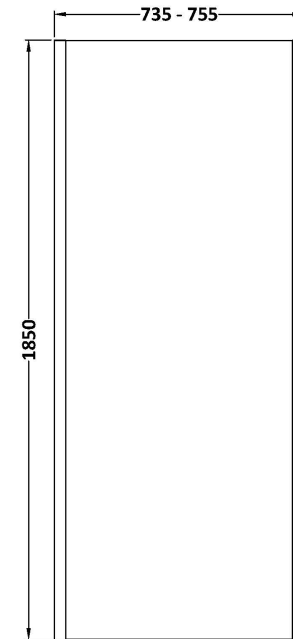

Sales Code: WRSCOB76

Description: 760 Wetroom Screen Outer Frame 1850X8mm

Packaging Details

Barcode: 5056462645223

Sales Code: WRSC076

Description: Wetroom Screen 760 X 1850 X 8mm

Product Dimensions

Height (mm):	1850
Width (mm):	760
Depth (mm):	14
Nett Weight (kg):	32.5

Packaging Dimensions

Height (mm):	60
Width (mm):	810
Length (mm):	1920
Gross Weight (kg):	32.5

Packaging Data

Box Colour:	Brown Cardboard Box - Printed
Box Qty:	1
Label Size:	100 x 50
Label Colour:	Not Applicable
Label Qty:	0

Outer Box Dimensions (If Applicable)

Height (mm):	
Width (mm):	
Depth (mm):	
Length (mm):	
Gross Weight (kg):	
Barcode:	5055275819012

Product Details

Country of Origin:	China
Fitting Instruction:	No
CE & UKCA:	Yes
Profile Material:	Aluminium
Profile Finish:	Polished Chrome
Adjustments (mm):	735mm - 753mm
Entry Width (mm):	N/A
Swing In Dim (mm):	N/A
Swing Out Dim (mm):	N/A
Radius (mm):	Not Applicable
Glass Thickness (mm):	8
Easy Fit:	No
Easy Clean:	No
Handle Style:	Not Applicable
Handle Material:	Not Applicable
Enclosure Design:	Frameless
Wheel Type:	Not Applicable
Support Bar Included:	Support Bar Included
Extras:	None

Sales Code: WRSF013U

Description: 1850 Decorative Profile Undrilled Brass

Product Dimensions

Height (mm):	1850
Width (mm):	34
Depth (mm):	13
Nett Weight (kg):	0.6

Packaging Dimensions

Height (mm):	60
Width (mm):	185
Length (mm):	1860
Gross Weight (kg):	0.6