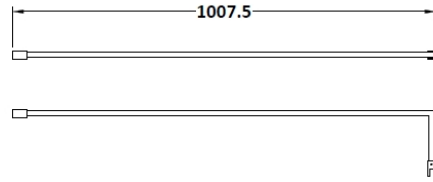

Sales Code: WRSCOB76

Description: 760 Wetroom Screen Outer Frame 1850X8mm

Packaging Details

Barcode: 5056462645223

Sales Code: WRSC076

Description: Wetroom Screen 760 X 1850 X 8mm

Product Dimensions

Height (mm):	1850
Width (mm):	760
Depth (mm):	14
Nett Weight (kg):	32.5

Packaging Dimensions

Height (mm):	60
Width (mm):	810
Length (mm):	1920
Gross Weight (kg):	32.5

Packaging Data

Box Colour:	Brown Cardboard Box - Printed
Box Qty:	1
Label Size:	100 x 50
Label Colour:	Not Applicable
Label Qty:	0

Outer Box Dimensions (If Applicable)

Height (mm):	
Width (mm):	
Depth (mm):	
Length (mm):	
Gross Weight (kg):	
Barcode:	5055275819012

Product Details

Country of Origin:	China
Fitting Instruction:	No
CE & UKCA:	Yes
Profile Material:	Aluminium
Profile Finish:	Polished Chrome
Adjustments (mm):	735mm - 753mm
Entry Width (mm):	N/A
Swing In Dim (mm):	N/A
Swing Out Dim (mm):	N/A
Radius (mm):	Not Applicable
Glass Thickness (mm):	8
Easy Fit:	No
Easy Clean:	No
Handle Style:	Not Applicable
Handle Material:	Not Applicable
Enclosure Design:	Frameless
Wheel Type:	Not Applicable
Support Bar Included:	Support Bar Included
Extras:	None

Sales Code: WRSF013

Description: 1850 Wetroom Wall Channel Brass

Product Dimensions

Height (mm):	1850
Width (mm):	
Depth (mm):	
Nett Weight (kg):	0.6

Packaging Dimensions

Height (mm):	60
Width (mm):	185
Length (mm):	1860
Gross Weight (kg):	0.6