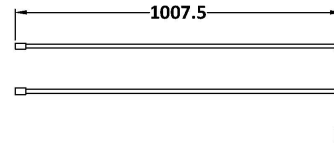

Sales Code: WRSCOB76

Description: 760 Wetroom Screen Outer Frame 1850X8mm

Packaging Details

Barcode: 5056462645223

Sales Code: WRSC076

Description: Wetroom Screen 760 X 1850 X 8mm

Product Dimensions

Height (mm):	1850
Width (mm):	760
Depth (mm):	14
Nett Weight (kg):	32.5

Packaging Dimensions

Height (mm):	60
Width (mm):	810
Length (mm):	1920
Gross Weight (kg):	32.5

Packaging Data

Box Colour:	Brown Cardboard Box - Printed
Box Qty:	1
Label Size:	100 x 50
Label Colour:	Not Applicable
Label Qty:	0

Outer Box Dimensions (If Applicable)

Height (mm):	
Width (mm):	
Depth (mm):	
Length (mm):	
Gross Weight (kg):	
Barcode:	5055275819012

Product Details

Country of Origin:	China
Fitting Instruction:	No
CE & UKCA:	Yes
Profile Material:	Aluminium
Profile Finish:	Polished Chrome
Adjustments (mm):	735mm - 753mm
Entry Width (mm):	N/A
Swing In Dim (mm):	N/A
Swing Out Dim (mm):	N/A
Radius (mm):	Not Applicable
Glass Thickness (mm):	8
Easy Fit:	No
Easy Clean:	No
Handle Style:	Not Applicable
Handle Material:	Not Applicable
Enclosure Design:	Frameless
Wheel Type:	Not Applicable
Support Bar Included:	Support Bar Included
Extras:	None

Sales Code: WRSF013

Description: 1850 Wetroom Wall Channel Brass

Product Dimensions

Height (mm):	1850
Width (mm):	
Depth (mm):	
Nett Weight (kg):	0.6

Packaging Dimensions

Height (mm):	60
Width (mm):	185
Length (mm):	1860
Gross Weight (kg):	0.6