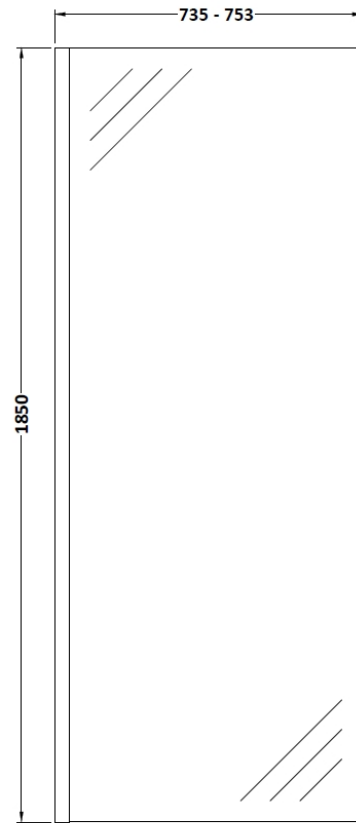

Sales Code: WRSCOB76

Description: 760 Wetroom Screen Outer Frame 1850X8mm

Packaging Details

Barcode: 5056462645223

Sales Code: WRSC076

Description: Wetroom Screen 760 X 1850 X 8mm

Product Dimensions

Height (mm):	1850
Width (mm):	760
Depth (mm):	14
Nett Weight (kg):	32.5

Packaging Dimensions

Height (mm):	60
Width (mm):	810
Length (mm):	1920
Gross Weight (kg):	32.5

Packaging Data

Box Colour:	Brown Cardboard Box - Printed
Box Qty:	1
Label Size:	100 x 50
Label Colour:	Not Applicable
Label Qty:	0

Outer Box Dimensions (If Applicable)

Height (mm):	
Width (mm):	
Depth (mm):	
Length (mm):	
Gross Weight (kg):	
Barcode:	5055275819012

Product Details

Country of Origin:	China
Fitting Instruction:	No
CE & UKCA:	Yes
Profile Material:	Aluminium
Profile Finish:	Polished Chrome
Adjustments (mm):	735mm - 753mm
Entry Width (mm):	N/A
Swing In Dim (mm):	N/A
Swing Out Dim (mm):	N/A
Radius (mm):	Not Applicable
Glass Thickness (mm):	8
Easy Fit:	No
Easy Clean:	No
Handle Style:	Not Applicable
Handle Material:	Not Applicable
Enclosure Design:	Frameless
Wheel Type:	Not Applicable
Support Bar Included:	Support Bar Included
Extras:	None

Sales Code: WRSF013

Description: 1850 Wetroom Wall Channel Brass

Product Dimensions

Height (mm):	1850
Width (mm):	
Depth (mm):	
Nett Weight (kg):	0.6

Packaging Dimensions

Height (mm):	60
Width (mm):	185
Length (mm):	1860
Gross Weight (kg):	0.6