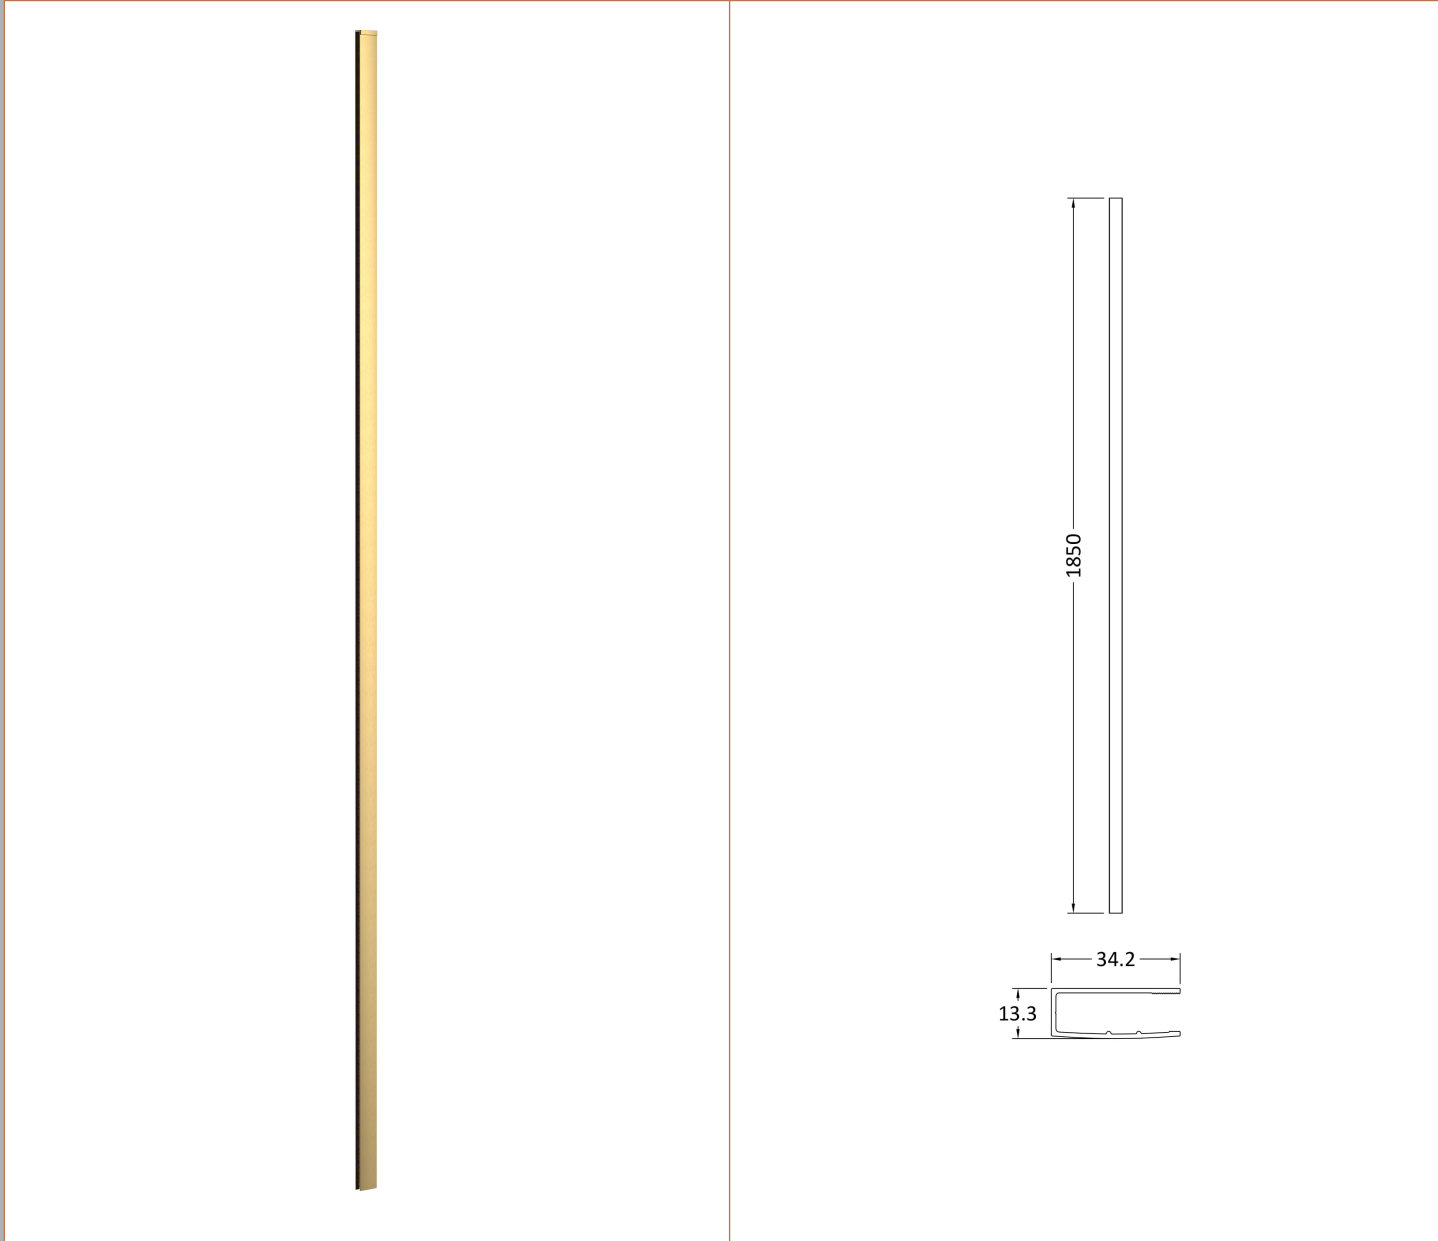

Height (mm):	1850
Width (mm):	800
Depth (mm):	14
Nett Weight (kg):	34

**Packaging Dimensions**

Height (mm):	60
Width (mm):	850
Length (mm):	1920
Gross Weight (kg):	34

**Packaging Data**

Box Colour:	Brown Cardboard Box - Printed
Box Qty:	1
Label Size:	100 x 50
Label Colour:	Not Applicable
Label Qty:	0

**Outer Box Dimensions (If Applicable)**

Height (mm):	
Width (mm):	
Depth (mm):	
Length (mm):	
Gross Weight (kg):	
Barcode:	5055275819029

**Product Details**

Country of Origin:	China
Fitting Instruction:	No
CE & UKCA:	Yes
Profile Material:	Aluminium
Profile Finish:	Polished Chrome
Adjustments (mm):	775mm - 793mm
Entry Width (mm):	N/A
Swing In Dim (mm):	N/A
Swing Out Dim (mm):	N/A
Radius (mm):	Not Applicable
Glass Thickness (mm):	8
Easy Fit:	No
Easy Clean:	No
Handle Style:	Not Applicable
Handle Material:	Not Applicable
Enclosure Design:	Frameless
Wheel Type:	Not Applicable
Support Bar Included:	Support Bar Included
Extras:	None

Sales Code: WRSF013

Description: 1850 Wetroom Wall Channel Brass

**Product Dimensions**

Height (mm):	1850
Width (mm):	
Depth (mm):	
Nett Weight (kg):	0.6

**Packaging Dimensions**

Height (mm):	60
Width (mm):	185
Length (mm):	1860
Gross Weight (kg):	0.6

Sales Code: WRSF013U

Description: 1850 Decorative Profile Undrilled Brass

**Product Dimensions**

Height (mm):	1850
Width (mm):	34
Depth (mm):	13
Nett Weight (kg):	0.6

**Packaging Dimensions**

Height (mm):	60
Width (mm):	185
Length (mm):	1860
Gross Weight (kg):	0.6