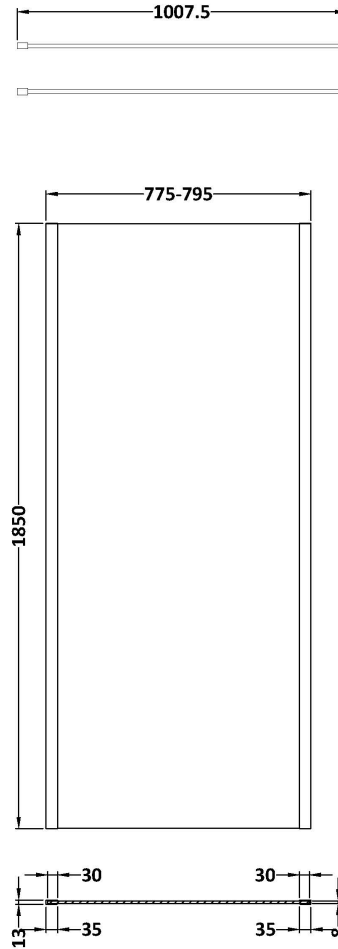

**Sales Code:** WRSCOB80

**Description:** 800 Wetroom Screen Outer Frame 1850X8mm

**Packaging Details**

Barcode: 5056462645230

Sales Code: WRSC080

Description: Wetroom Screen 800 X 1850 X 8mm

**Product Dimensions**

Height (mm):	1850
Width (mm):	800
Depth (mm):	14
Nett Weight (kg):	34

**Packaging Dimensions**

Height (mm):	60
Width (mm):	850
Length (mm):	1920
Gross Weight (kg):	34

**Packaging Data**

Box Colour:	Brown Cardboard Box - Printed
Box Qty:	1
Label Size:	100 x 50
Label Colour:	Not Applicable
Label Qty:	0

**Outer Box Dimensions (If Applicable)**

Height (mm):	
Width (mm):	
Depth (mm):	
Length (mm):	
Gross Weight (kg):	
Barcode:	5055275819029

**Product Details**

Country of Origin:	China
Fitting Instruction:	No
CE & UKCA:	Yes
Profile Material:	Aluminium
Profile Finish:	Polished Chrome
Adjustments (mm):	775mm - 793mm
Entry Width (mm):	N/A
Swing In Dim (mm):	N/A
Swing Out Dim (mm):	N/A
Radius (mm):	Not Applicable
Glass Thickness (mm):	8
Easy Fit:	No
Easy Clean:	No
Handle Style:	Not Applicable
Handle Material:	Not Applicable
Enclosure Design:	Frameless
Wheel Type:	Not Applicable
Support Bar Included:	Support Bar Included
Extras:	None

Sales Code: WRSF013

Description: 1850 Wetroom Wall Channel Brass

**Product Dimensions**

Height (mm):	1850
Width (mm):	
Depth (mm):	
Nett Weight (kg):	0.6

**Packaging Dimensions**

Height (mm):	60
Width (mm):	185
Length (mm):	1860
Gross Weight (kg):	0.6