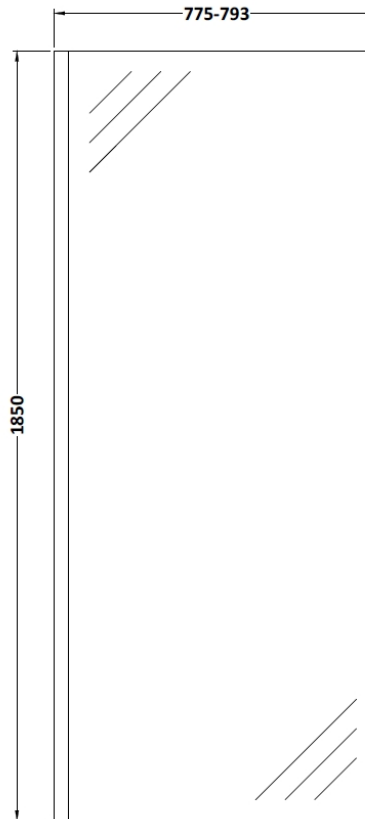

**Sales Code:** WRSCOB80

**Description:** 800 Wetroom Screen Outer Frame 1850X8mm

**Packaging Details**

Barcode: 5056462645230

Sales Code: WRSC080

Description: Wetroom Screen 800 X 1850 X 8mm

**Product Dimensions**

Height (mm):	1850
Width (mm):	800
Depth (mm):	14
Nett Weight (kg):	34

**Packaging Dimensions**

Height (mm):	60
Width (mm):	850
Length (mm):	1920
Gross Weight (kg):	34

**Packaging Data**

Box Colour:	Brown Cardboard Box - Printed
Box Qty:	1
Label Size:	100 x 50
Label Colour:	Not Applicable
Label Qty:	0

**Outer Box Dimensions (If Applicable)**

Height (mm):	
Width (mm):	
Depth (mm):	
Length (mm):	
Gross Weight (kg):	
Barcode:	5055275819029

**Product Details**

Country of Origin:	China
Fitting Instruction:	No
CE & UKCA:	Yes
Profile Material:	Aluminium
Profile Finish:	Polished Chrome
Adjustments (mm):	775mm - 793mm
Entry Width (mm):	N/A
Swing In Dim (mm):	N/A
Swing Out Dim (mm):	N/A
Radius (mm):	Not Applicable
Glass Thickness (mm):	8
Easy Fit:	No
Easy Clean:	No
Handle Style:	Not Applicable
Handle Material:	Not Applicable
Enclosure Design:	Frameless
Wheel Type:	Not Applicable
Support Bar Included:	Support Bar Included
Extras:	None

### Product Dimensions

Height (mm):	15
Width (mm):	150
Depth (mm):	1000
Nett Weight (kg):	0.67