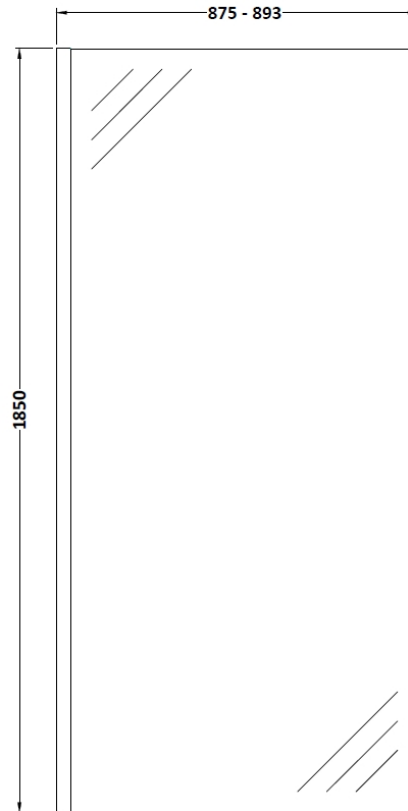

Sales Code: WRSCOB90

Description: 900 Wetroom Screen Outer Frame 1850X8mm

Packaging Details

Barcode: 5056462645247

Sales Code: WRSC090

Description: Wetroom Screen 900 X 1850 X 8mm

Product Dimensions

Height (mm):	1850
Width (mm):	900
Depth (mm):	14
Nett Weight (kg):	37.5

Packaging Dimensions

Height (mm):	60
Width (mm):	950
Length (mm):	1920
Gross Weight (kg):	38.2

Packaging Data

Box Colour:	Brown Cardboard Box - Printed
Box Qty:	1
Label Size:	100 x 50
Label Colour:	Not Applicable
Label Qty:	0

Outer Box Dimensions (If Applicable)

Height (mm):	
Width (mm):	
Depth (mm):	
Length (mm):	
Gross Weight (kg):	
Barcode:	5055275819036

Product Details

Country of Origin:	China
Fitting Instruction:	No
CE & UKCA:	Yes
Profile Material:	Aluminium
Profile Finish:	Polished Chrome
Adjustments (mm):	875mm - 893mm
Entry Width (mm):	N/A
Swing In Dim (mm):	N/A
Swing Out Dim (mm):	N/A
Radius (mm):	Not Applicable
Glass Thickness (mm):	8
Easy Fit:	No
Easy Clean:	No
Handle Style:	Not Applicable
Handle Material:	Not Applicable
Enclosure Design:	Frameless
Wheel Type:	Not Applicable
Support Bar Included:	Support Bar Included
Extras:	None

Sales Code: WRSF013

Description: 1850 Wetroom Wall Channel Brass

Product Dimensions

Height (mm):	1850
Width (mm):	
Depth (mm):	
Nett Weight (kg):	0.6

Packaging Dimensions

Height (mm):	60
Width (mm):	185
Length (mm):	1860
Gross Weight (kg):	0.6