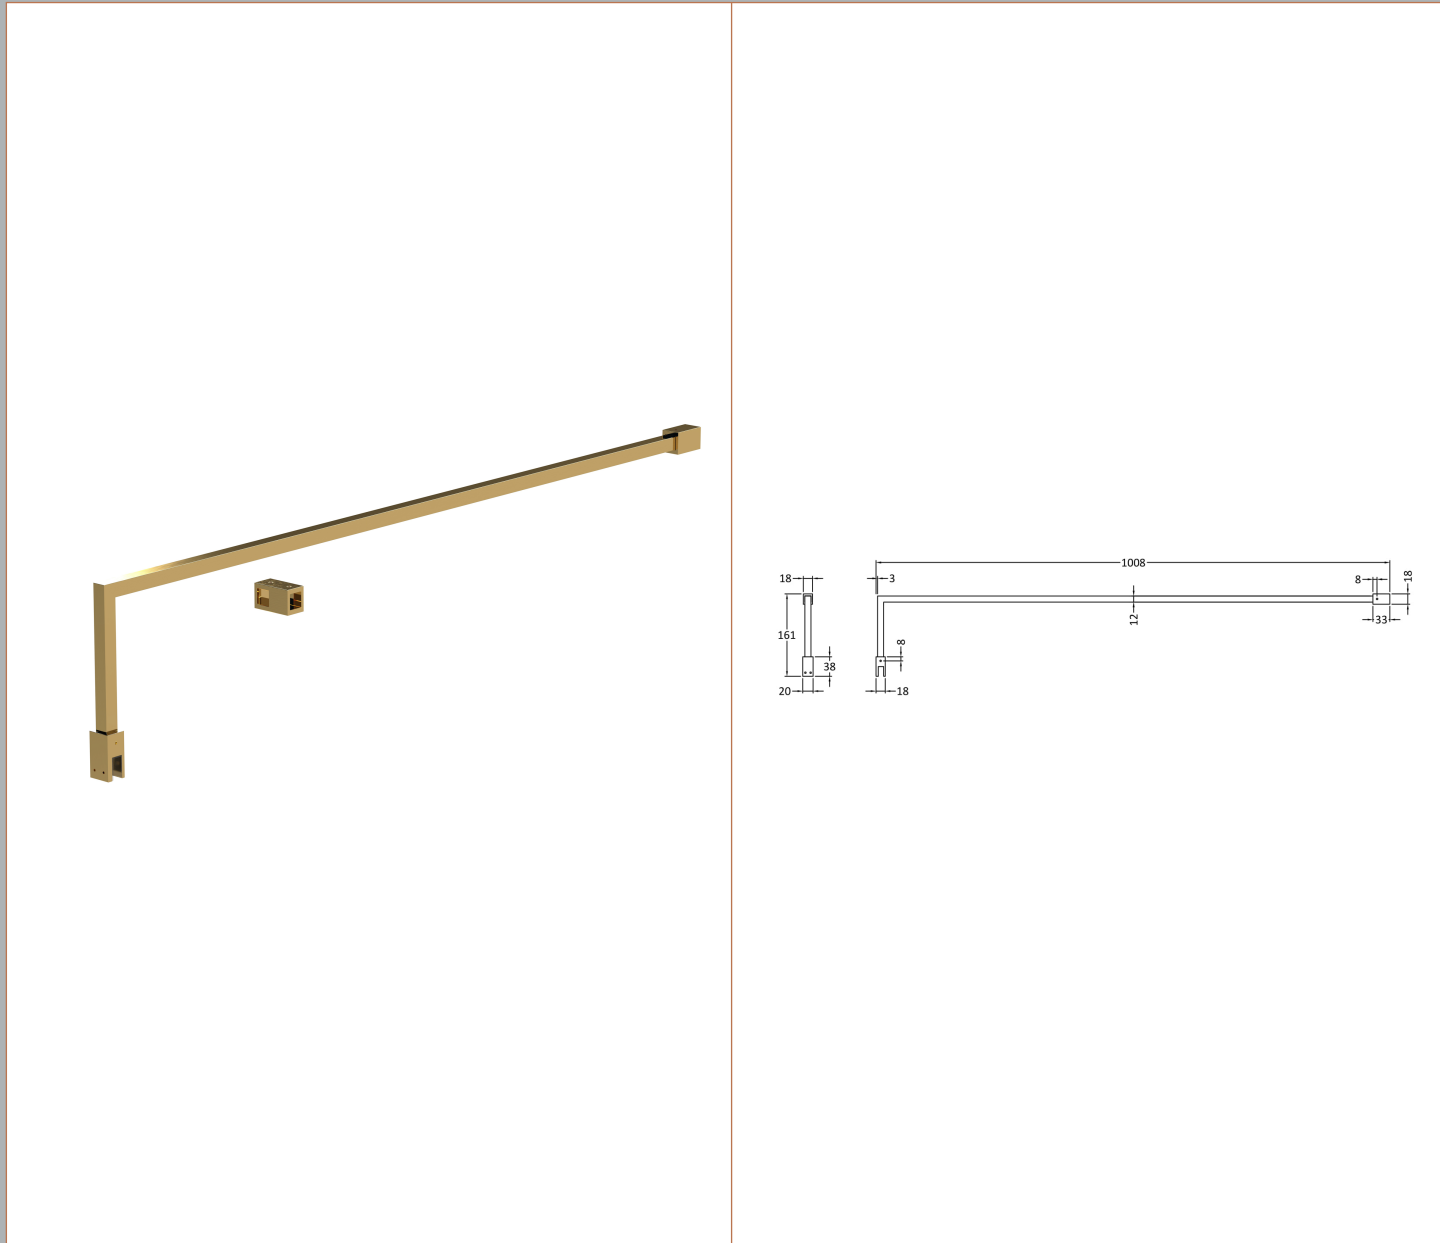

Sales Code: FIX025

Description: Wetroom Screen Support Arm Brass

Product Dimensions

Height (mm):	15
Width (mm):	150
Depth (mm):	1000
Nett Weight (kg):	0.67

Packaging Dimensions

Height (mm):	35
Width (mm):	160
Length (mm):	1020
Gross Weight (kg):	0.7

Packaging Data

Box Colour:	Brown Cardboard Box
Box Qty:	1
Label Size:	100 x 50
Label Colour:	White Label
Label Qty:	1

Outer Box Dimensions (If Applicable)

Height (mm):	
Width (mm):	
Depth (mm):	
Length (mm):	
Gross Weight (kg):	
Barcode:	5056462611884

Product Details

Country of Origin:	China
Fitting Instruction:	No
CE & UKCA:	N/A
Profile Material:	Stainless Steel
Profile Finish:	Brushed Brass
Adjustments (mm):	N/A
Entry Width (mm):	N/A
Swing In Dim (mm):	N/A
Swing Out Dim (mm):	N/A
Radius (mm):	Not Applicable
Glass Thickness (mm):	
Easy Fit:	Not Applicable
Easy Clean:	Not Applicable
Handle Style:	Not Applicable
Handle Material:	Not Applicable
Enclosure Design:	Not Applicable
Wheel Type:	Not Applicable
Support Bar Included:	
Extras:	None