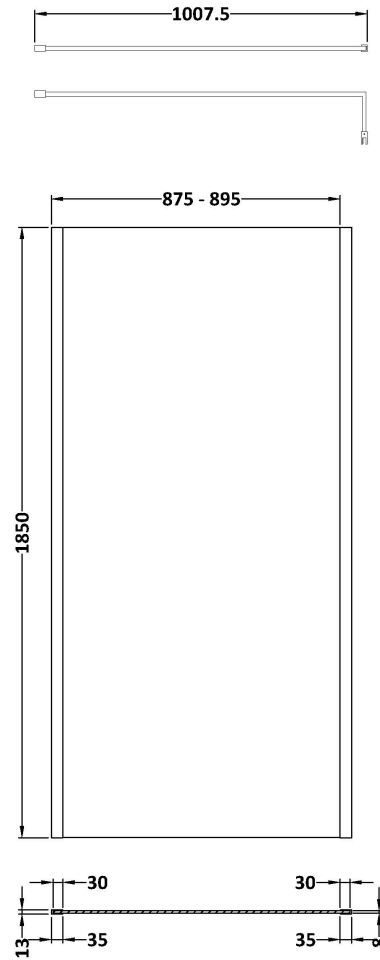

Sales Code: WRSCOB90

Description: 900 Wetroom Screen Outer Frame 1850X8mm

Packaging Details

Barcode: 5056462645247

Sales Code: WRSC090

Description: Wetroom Screen 900 X 1850 X 8mm

Product Dimensions

Height (mm):	1850
Width (mm):	900
Depth (mm):	14
Nett Weight (kg):	37.5

Packaging Dimensions

Height (mm):	60
Width (mm):	950
Length (mm):	1920
Gross Weight (kg):	38.2

Packaging Data

Box Colour:	Brown Cardboard Box - Printed
Box Qty:	1
Label Size:	100 x 50
Label Colour:	Not Applicable
Label Qty:	0

Outer Box Dimensions (If Applicable)

Height (mm):	
Width (mm):	
Depth (mm):	
Length (mm):	
Gross Weight (kg):	
Barcode:	5055275819036

Product Details

Country of Origin:	China
Fitting Instruction:	No
CE & UKCA:	Yes
Profile Material:	Aluminium
Profile Finish:	Polished Chrome
Adjustments (mm):	875mm - 893mm
Entry Width (mm):	N/A
Swing In Dim (mm):	N/A
Swing Out Dim (mm):	N/A
Radius (mm):	Not Applicable
Glass Thickness (mm):	8
Easy Fit:	No
Easy Clean:	No
Handle Style:	Not Applicable
Handle Material:	Not Applicable
Enclosure Design:	Frameless
Wheel Type:	Not Applicable
Support Bar Included:	Support Bar Included
Extras:	None

Sales Code: WRSF013

Description: 1850 Wetroom Wall Channel Brass

Product Dimensions

Height (mm):	1850
Width (mm):	
Depth (mm):	
Nett Weight (kg):	0.6

Packaging Dimensions

Height (mm):	60
Width (mm):	185
Length (mm):	1860
Gross Weight (kg):	0.6