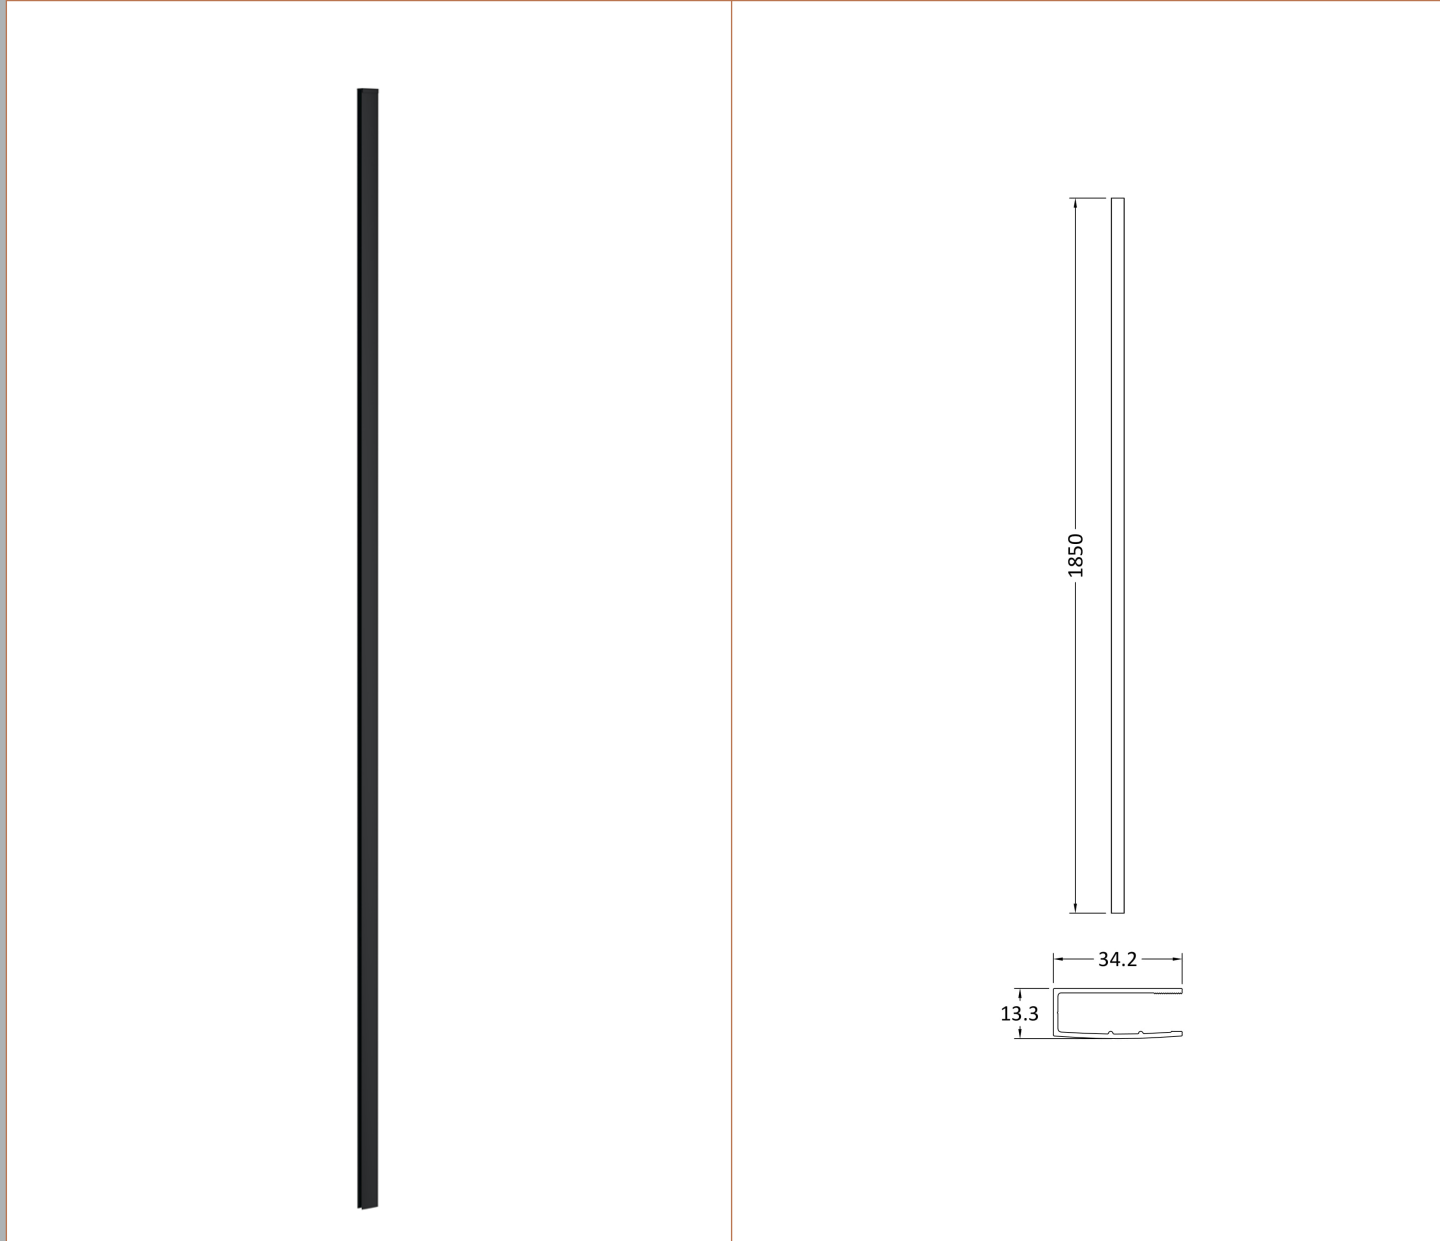

### Packaging Details

Barcode: 5056462645179

Sales Code: WRSC10

Description: Wetroom Screen 1000 X 1850 X 8mm

**Product Dimensions**

Height (mm):	1850
Width (mm):	1000
Depth (mm):	14
Nett Weight (kg):	42.5

**Outer Box Dimensions (If Applicable)**

Height (mm):	
Width (mm):	
Depth (mm):	
Length (mm):	
Gross Weight (kg):	
Barcode:	5055275819043

**Product Details**

Country of Origin:	China
Fitting Instruction:	No
CE & UKCA:	Yes
Profile Material:	Aluminium
Profile Finish:	Polished Chrome
Adjustments (mm):	975mm - 993mm
Entry Width (mm):	N/A
Swing In Dim (mm):	N/A
Swing Out Dim (mm):	N/A
Radius (mm):	Not Applicable
Glass Thickness (mm):	8
Easy Fit:	No
Easy Clean:	No
Handle Style:	Not Applicable
Handle Material:	Not Applicable
Enclosure Design:	Frameless
Wheel Type:	Not Applicable
Support Bar Included:	Support Bar Included
Extras:	None

Sales Code: WRSF009

Description: 1850 Wetroom Wall Channel Black

**Product Dimensions**

Height (mm):	1850
Width (mm):	
Depth (mm):	
Nett Weight (kg):	0.6

**Packaging Dimensions**

Height (mm):	60
Width (mm):	185
Length (mm):	1860
Gross Weight (kg):	0.6

Sales Code: WRSF009U

Description: 1850 Decorative Profile Undrilled Black

**Product Dimensions**

Height (mm):	1850
Width (mm):	34
Depth (mm):	13
Nett Weight (kg):	0.6

**Packaging Dimensions**

Height (mm):	60
Width (mm):	185
Length (mm):	1860
Gross Weight (kg):	0.6