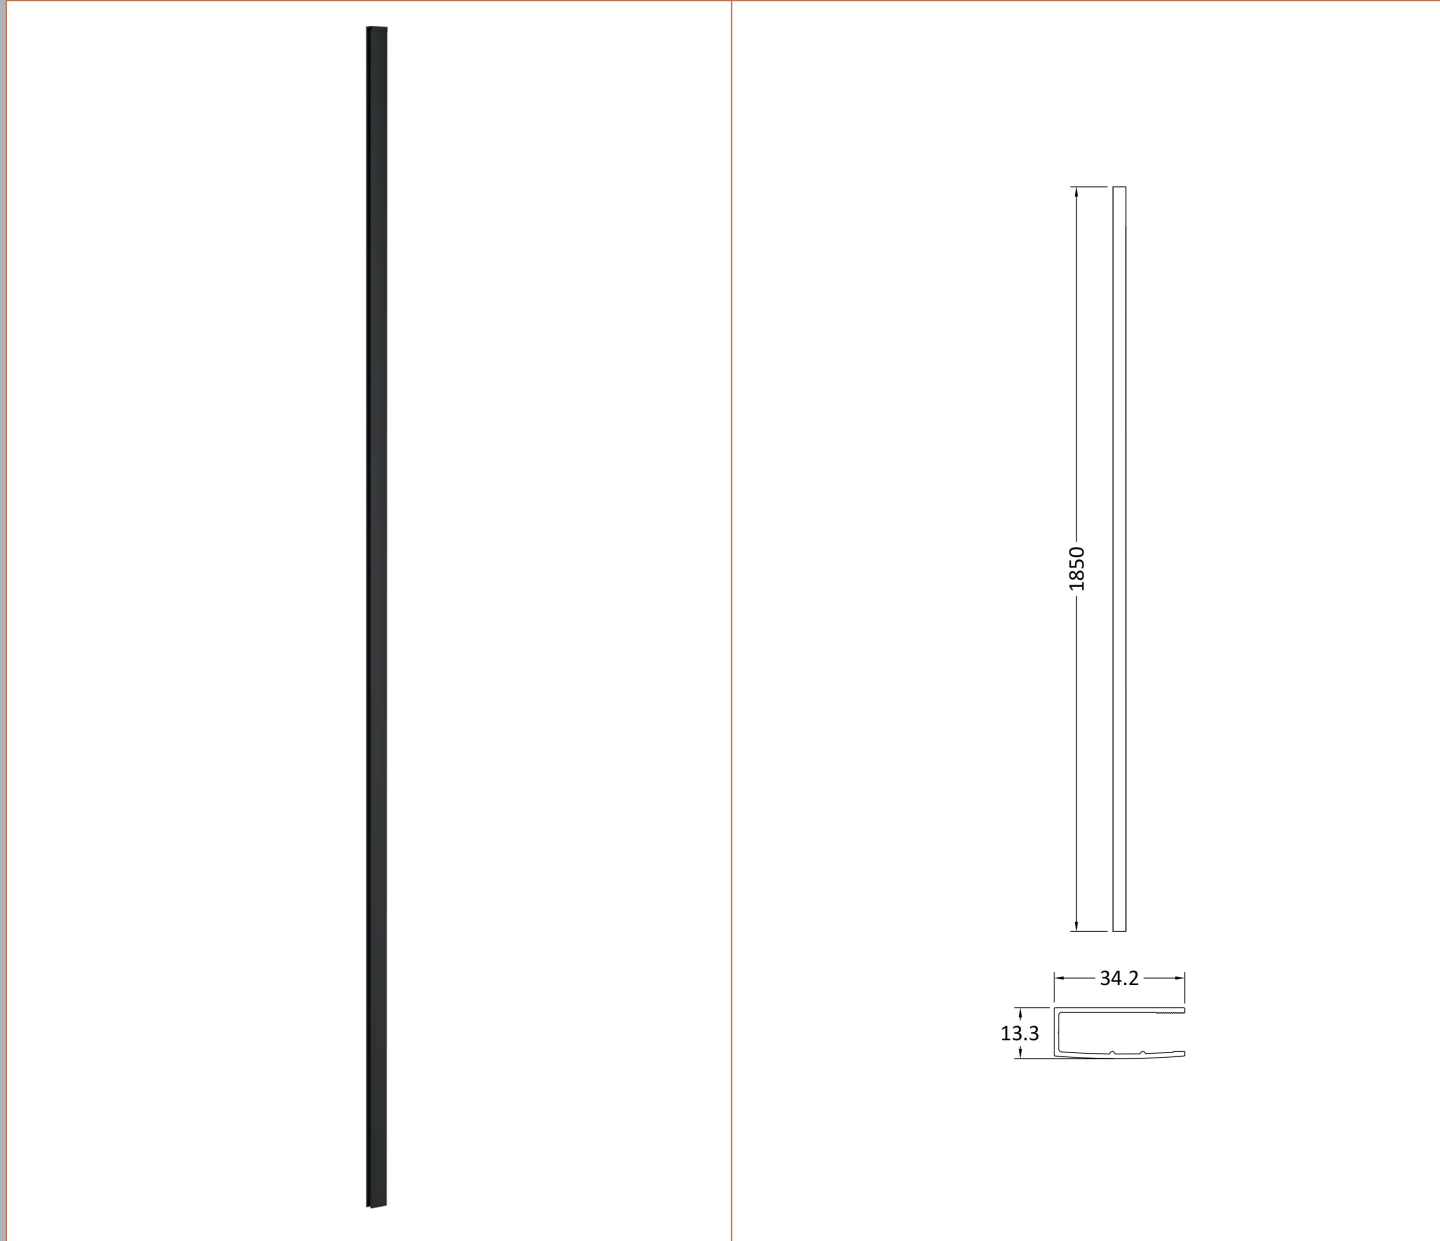

### Packaging Details

Barcode: 5056462645179

Sales Code: WRSC10

Description: Wetroom Screen 1000 X 1850 X 8mm

**Product Dimensions**

Height (mm):	1850
Width (mm):	1000
Depth (mm):	14
Nett Weight (kg):	42.5

**Outer Box Dimensions (If Applicable)**

Height (mm):	
Width (mm):	
Depth (mm):	
Length (mm):	
Gross Weight (kg):	
Barcode:	5055275819043

**Product Details**

Country of Origin:	China
Fitting Instruction:	No
CE & UKCA:	Yes
Profile Material:	Aluminium
Profile Finish:	Polished Chrome
Adjustments (mm):	975mm - 993mm
Entry Width (mm):	N/A
Swing In Dim (mm):	N/A
Swing Out Dim (mm):	N/A
Radius (mm):	Not Applicable
Glass Thickness (mm):	8
Easy Fit:	No
Easy Clean:	No
Handle Style:	Not Applicable
Handle Material:	Not Applicable
Enclosure Design:	Frameless
Wheel Type:	Not Applicable
Support Bar Included:	Support Bar Included
Extras:	None

**Packaging Data**

Box Colour:	Brown Cardboard Box - Printed
Box Qty:	1
Label Size:	100 x 50
Label Colour:	White Label
Label Qty:	1

**Outer Box Dimensions (If Applicable)**

Height (mm):	
Width (mm):	
Depth (mm):	
Length (mm):	
Gross Weight (kg):	
Barcode:	5056211897224

Sales Code: WRSF009U

Description: 1850 Decorative Profile Undrilled Black

**Product Dimensions**

Height (mm):	1850
Width (mm):	34
Depth (mm):	13
Nett Weight (kg):	0.6

**Packaging Dimensions**

Height (mm):	60
Width (mm):	185
Length (mm):	1860
Gross Weight (kg):	0.6