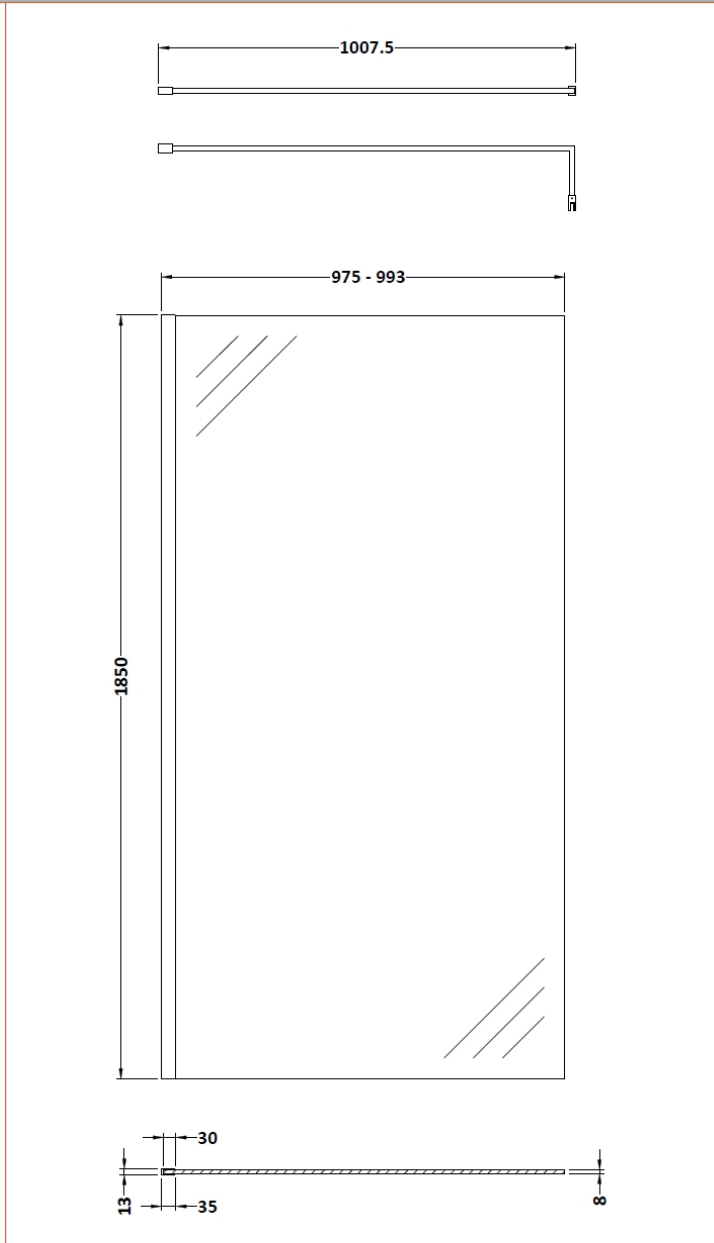

### Packaging Details

Barcode: 5056462645179

Sales Code: WRSC10

Description: Wetroom Screen 1000 X 1850 X 8mm

**Product Dimensions**

Height (mm):	1850
Width (mm):	1000
Depth (mm):	14
Nett Weight (kg):	42.5

**Packaging Dimensions**

Height (mm):	65
Width (mm):	1045
Length (mm):	1920
Gross Weight (kg):	42.5

**Packaging Data**

Box Colour:	Brown Cardboard Box - Printed
Box Qty:	1
Label Size:	100 x 50
Label Colour:	Not Applicable
Label Qty:	0

**Outer Box Dimensions (If Applicable)**

Height (mm):	
Width (mm):	
Depth (mm):	
Length (mm):	
Gross Weight (kg):	
Barcode:	5055275819043

**Product Details**

Country of Origin:	China
Fitting Instruction:	No
CE & UKCA:	Yes
Profile Material:	Aluminium
Profile Finish:	Polished Chrome
Adjustments (mm):	975mm - 993mm
Entry Width (mm):	N/A
Swing In Dim (mm):	N/A
Swing Out Dim (mm):	N/A
Radius (mm):	Not Applicable
Glass Thickness (mm):	8
Easy Fit:	No
Easy Clean:	No
Handle Style:	Not Applicable
Handle Material:	Not Applicable
Enclosure Design:	Frameless
Wheel Type:	Not Applicable
Support Bar Included:	Support Bar Included
Extras:	None

### Product Dimensions

Height (mm):	15
Width (mm):	150
Depth (mm):	1000
Nett Weight (kg):	0.67