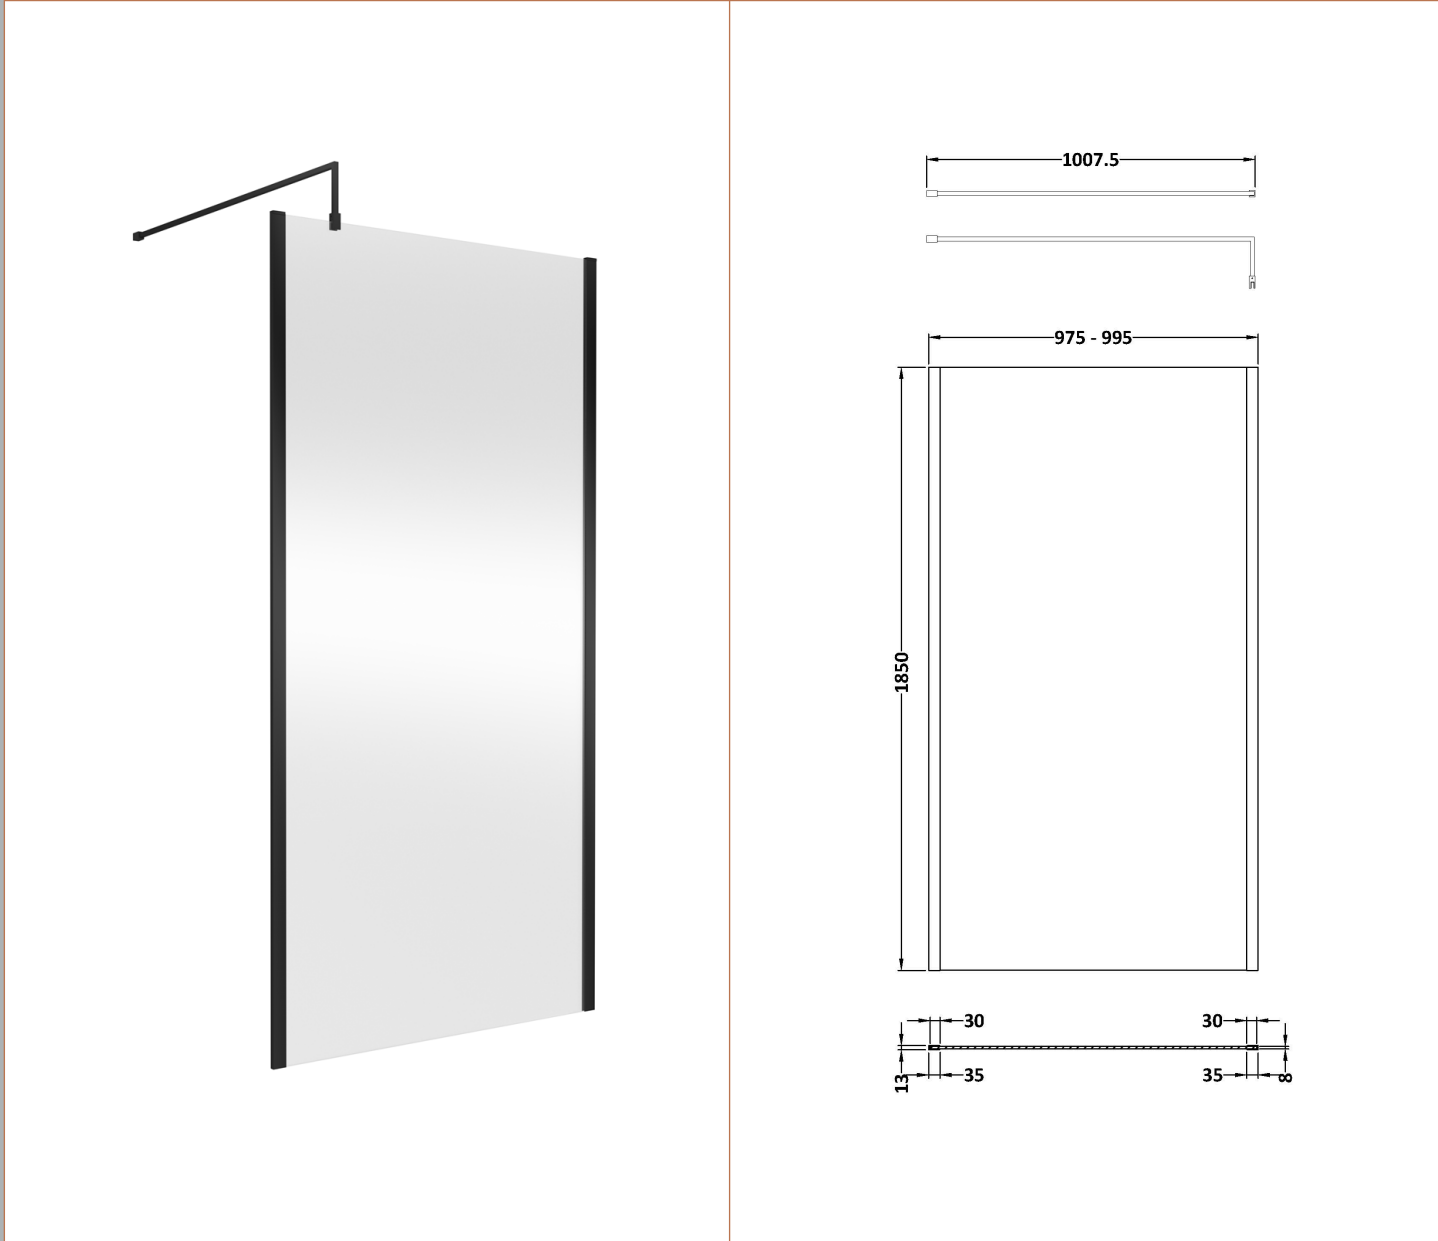

### Packaging Details

Barcode: 5056462645179

Sales Code: WRSC10

Description: Wetroom Screen 1000 X 1850 X 8mm

**Product Dimensions**

Height (mm):	1850
Width (mm):	1000
Depth (mm):	14
Nett Weight (kg):	42.5

**Packaging Dimensions**

Height (mm):	65
Width (mm):	1045
Length (mm):	1920
Gross Weight (kg):	42.5

**Packaging Data**

Box Colour:	Brown Cardboard Box - Printed
Box Qty:	1
Label Size:	100 x 50
Label Colour:	Not Applicable
Label Qty:	0

**Outer Box Dimensions (If Applicable)**

Height (mm):	
Width (mm):	
Depth (mm):	
Length (mm):	
Gross Weight (kg):	
Barcode:	5055275819043

**Product Details**

Country of Origin:	China
Fitting Instruction:	No
CE & UKCA:	Yes
Profile Material:	Aluminium
Profile Finish:	Polished Chrome
Adjustments (mm):	975mm - 993mm
Entry Width (mm):	N/A
Swing In Dim (mm):	N/A
Swing Out Dim (mm):	N/A
Radius (mm):	Not Applicable
Glass Thickness (mm):	8
Easy Fit:	No
Easy Clean:	No
Handle Style:	Not Applicable
Handle Material:	Not Applicable
Enclosure Design:	Frameless
Wheel Type:	Not Applicable
Support Bar Included:	Support Bar Included
Extras:	None

Sales Code: WRSF009

Description: 1850 Wetroom Wall Channel Black

**Product Dimensions**

Height (mm):	1850
Width (mm):	
Depth (mm):	
Nett Weight (kg):	0.6

**Packaging Dimensions**

Height (mm):	60
Width (mm):	185
Length (mm):	1860
Gross Weight (kg):	0.6