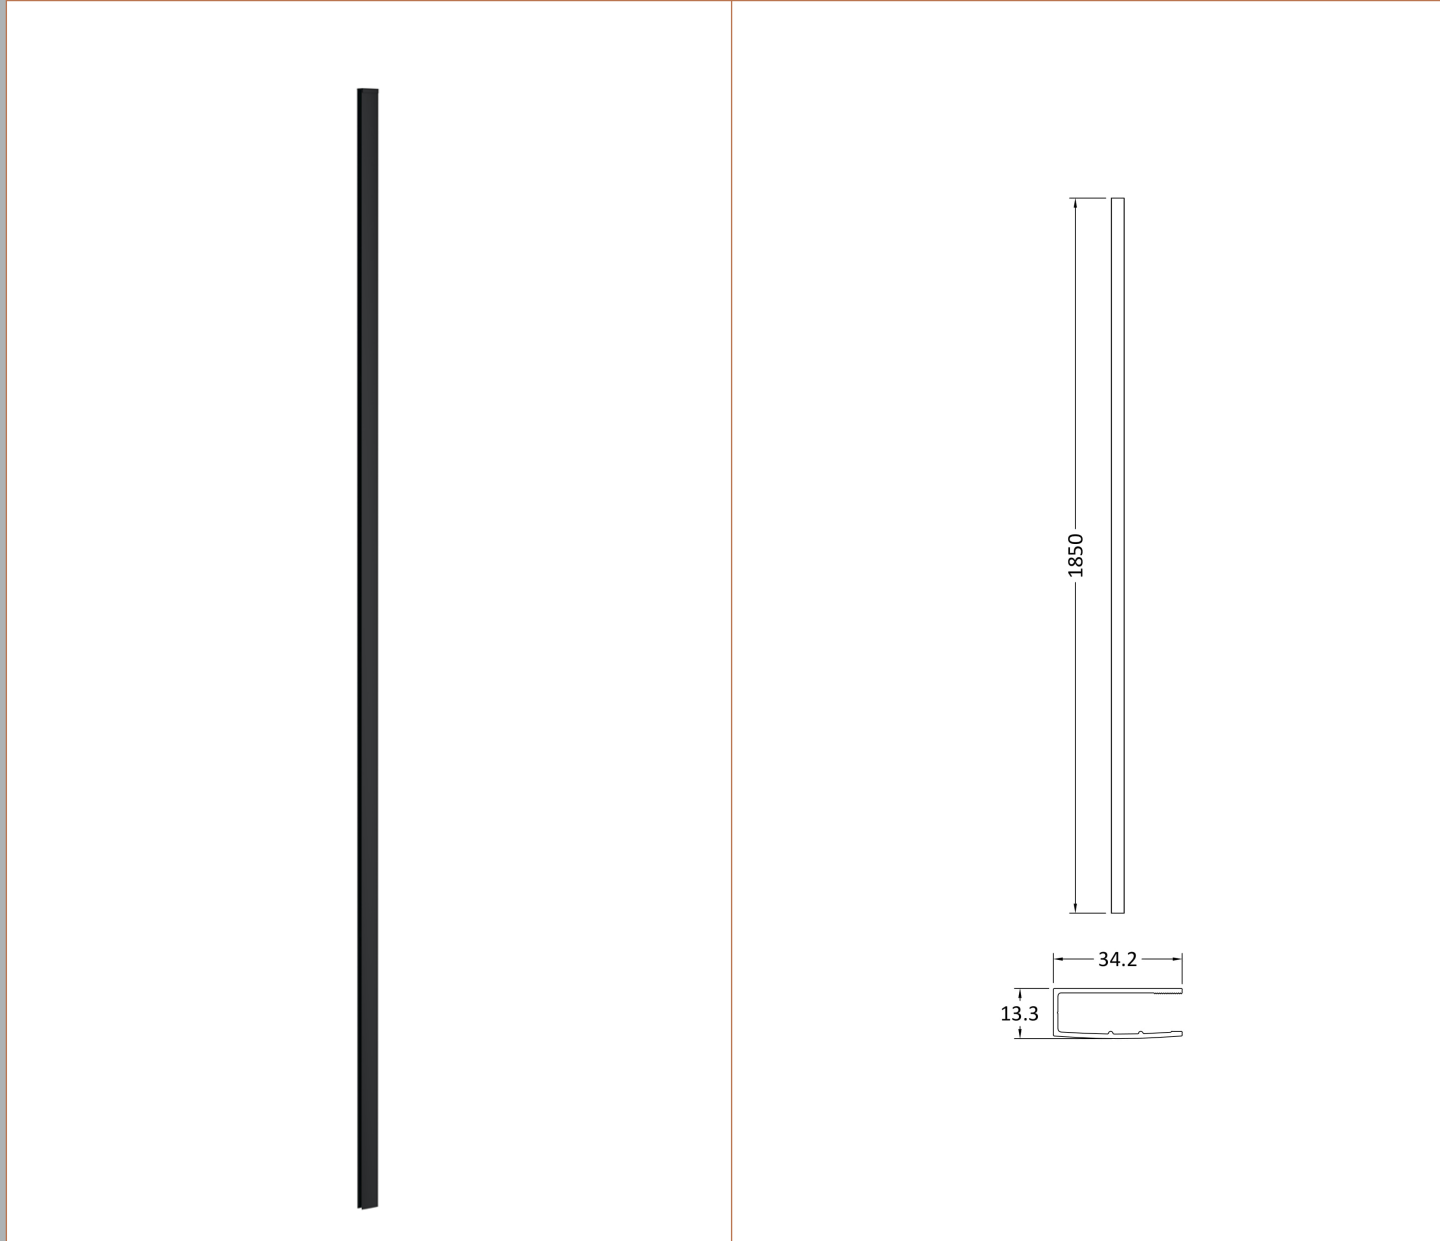

Packaging Dimensions

Height (mm):	60
Width (mm):	1150
Length (mm):	1920
Gross Weight (kg):	46

Packaging Data

Box Colour:	Brown Cardboard Box - Printed
Box Qty:	1
Label Size:	100 x 50
Label Colour:	Not Applicable
Label Qty:	0

Outer Box Dimensions (If Applicable)

Height (mm):	
Width (mm):	
Depth (mm):	
Length (mm):	
Gross Weight (kg):	
Barcode:	5055275831748

Product Details

Country of Origin:	China
Fitting Instruction:	No
CE & UKCA:	Yes
Profile Material:	Aluminium
Profile Finish:	Polished Chrome
Adjustments (mm):	1075mm-1093mm
Entry Width (mm):	N/A
Swing In Dim (mm):	N/A
Swing Out Dim (mm):	N/A
Radius (mm):	Not Applicable
Glass Thickness (mm):	8
Easy Fit:	No
Easy Clean:	No
Handle Style:	Not Applicable
Handle Material:	Not Applicable
Enclosure Design:	Frameless
Wheel Type:	Not Applicable
Support Bar Included:	Support Bar Included
Extras:	None

Sales Code: WRSF009

Description: 1850 Wetroom Wall Channel Black

Product Dimensions

Height (mm):	1850
Width (mm):	
Depth (mm):	
Nett Weight (kg):	0.6

Packaging Dimensions

Height (mm):	60
Width (mm):	185
Length (mm):	1860
Gross Weight (kg):	0.6

Sales Code: WRSF009U

Description: 1850 Decorative Profile Undrilled Black

Product Dimensions

Height (mm):	1850
Width (mm):	34
Depth (mm):	13
Nett Weight (kg):	0.6

Packaging Dimensions

Height (mm):	60
Width (mm):	185
Length (mm):	1860
Gross Weight (kg):	0.6