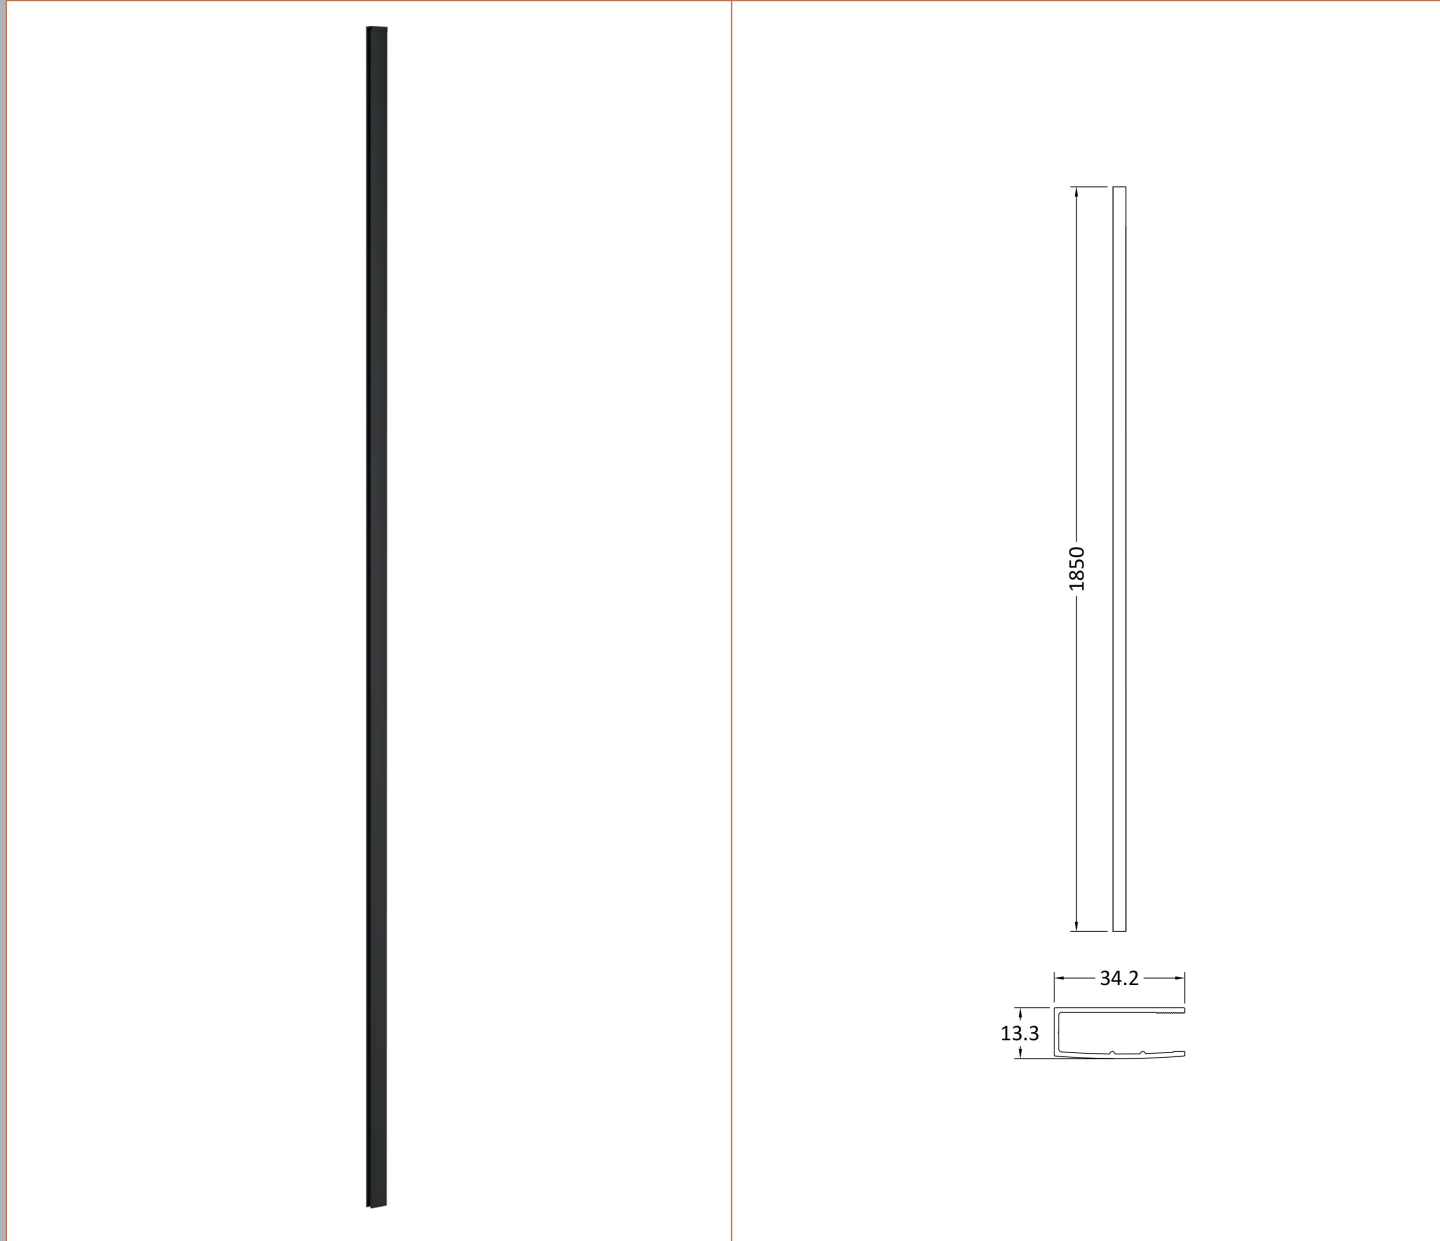

Outer Box Dimensions (If Applicable)

Height (mm):	
Width (mm):	
Depth (mm):	
Length (mm):	
Gross Weight (kg):	
Barcode:	5055275831748

Product Details

Country of Origin:	China
Fitting Instruction:	No
CE & UKCA:	Yes
Profile Material:	Aluminium
Profile Finish:	Polished Chrome
Adjustments (mm):	1075mm-1093mm
Entry Width (mm):	N/A
Swing In Dim (mm):	N/A
Swing Out Dim (mm):	N/A
Radius (mm):	Not Applicable
Glass Thickness (mm):	8
Easy Fit:	No
Easy Clean:	No
Handle Style:	Not Applicable
Handle Material:	Not Applicable
Enclosure Design:	Frameless
Wheel Type:	Not Applicable
Support Bar Included:	Support Bar Included
Extras:	None

Sales Code: WRSF009

Description: 1850 Wetroom Wall Channel Black

Product Dimensions

Height (mm):	1850
Width (mm):	
Depth (mm):	
Nett Weight (kg):	0.6

Packaging Dimensions

Height (mm):	60
Width (mm):	185
Length (mm):	1860
Gross Weight (kg):	0.6

Product Details

Country of Origin:	China
Fitting Instruction:	No
CE & UKCA:	N/A
Profile Material:	Aluminium
Profile Finish:	Matt Black
Adjustments (mm):	18mm
Entry Width (mm):	N/A
Swing In Dim (mm):	N/A
Swing Out Dim (mm):	N/A
Radius (mm):	Not Applicable
Glass Thickness (mm):	
Easy Fit:	Not Applicable
Easy Clean:	Not Applicable
Handle Style:	Not Applicable
Handle Material:	Not Applicable
Enclosure Design:	Not Applicable
Wheel Type:	Not Applicable
Support Bar Included:	Support Bar Not Included
Extras:	None

Sales Code: WRSF009U

Description: 1850 Decorative Profile Undrilled Black

Product Dimensions

Height (mm):	1850
Width (mm):	34
Depth (mm):	13
Nett Weight (kg):	0.6

Packaging Dimensions

Height (mm):	60
Width (mm):	185
Length (mm):	1860
Gross Weight (kg):	0.6