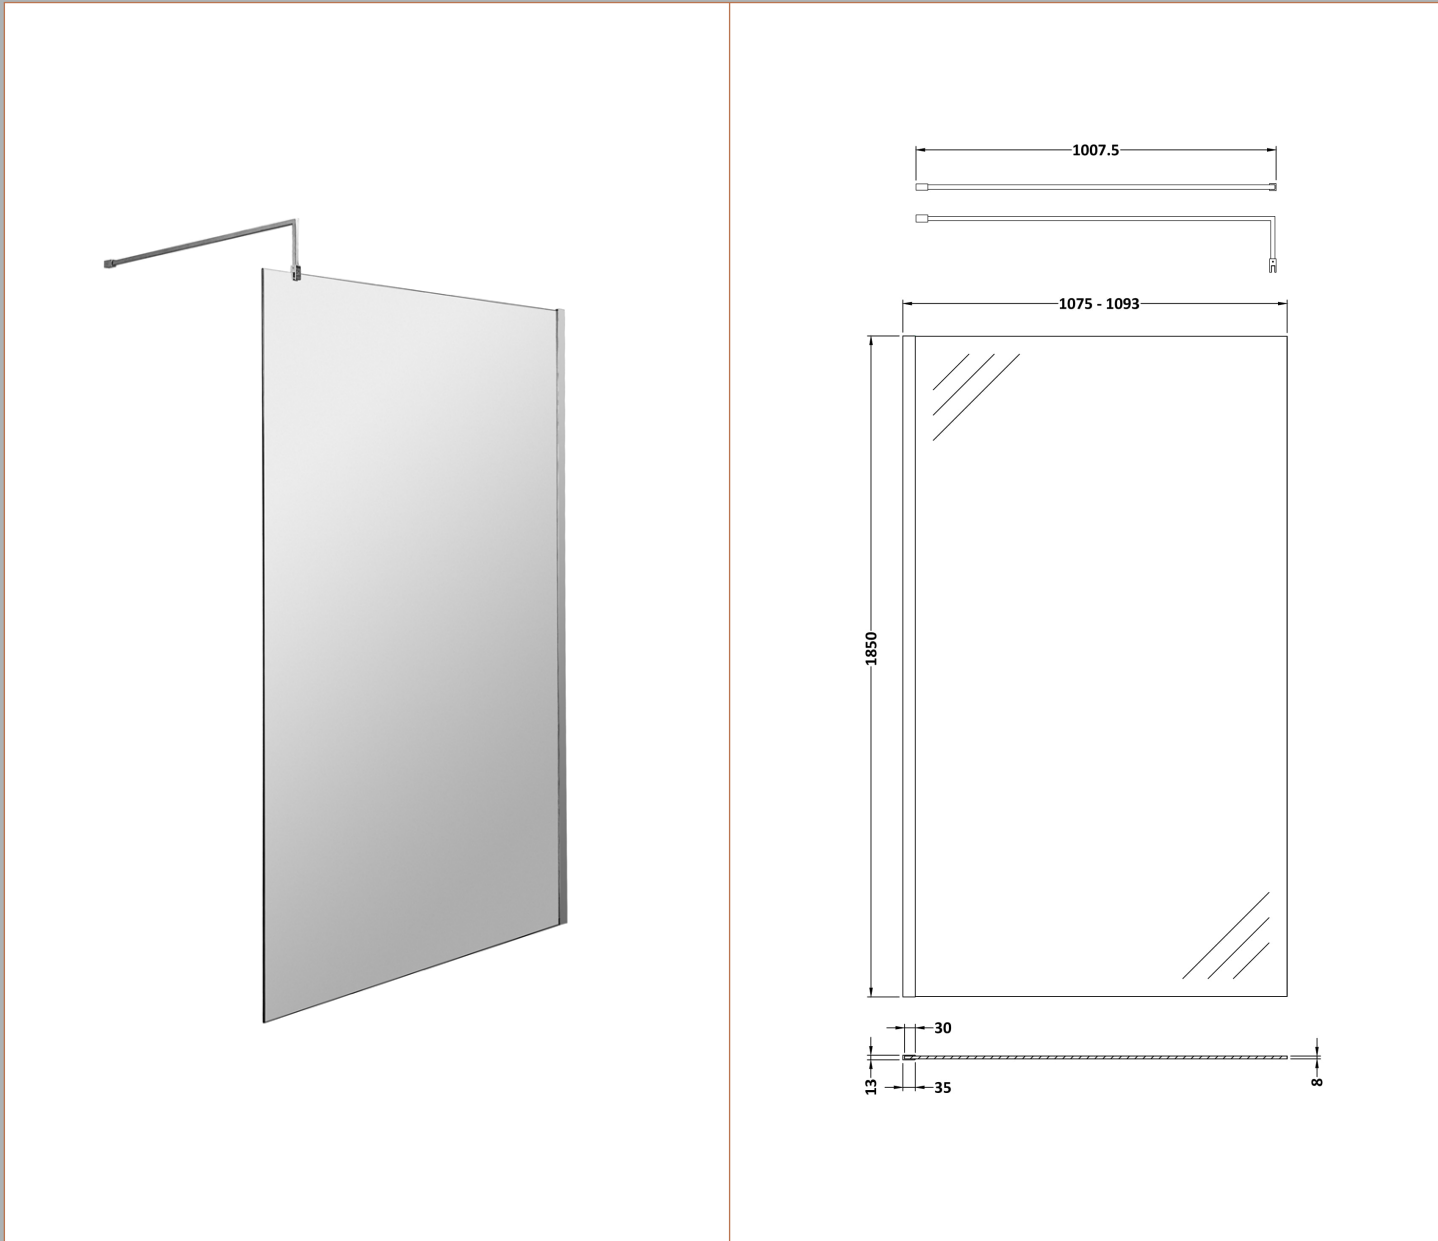

Sales Code: WRSCOBP11

Description: 1100 Wetroom Screen Outer Frame 1850X8mm

Packaging Details

Barcode: 5056462645186

Sales Code: WRSC11

Description: Wetroom Screen 1100 X 1850 X 8mm

Product Dimensions

Height (mm):	1850
Width (mm):	1100
Depth (mm):	14
Nett Weight (kg):	46

Packaging Dimensions

Height (mm):	60
Width (mm):	1150
Length (mm):	1920
Gross Weight (kg):	46

Packaging Data

Box Colour:	Brown Cardboard Box - Printed
Box Qty:	1
Label Size:	100 x 50
Label Colour:	Not Applicable
Label Qty:	0

Outer Box Dimensions (If Applicable)

Height (mm):	
Width (mm):	
Depth (mm):	
Length (mm):	
Gross Weight (kg):	
Barcode:	5055275831748

Product Details

Country of Origin:	China
Fitting Instruction:	No
CE & UKCA:	Yes
Profile Material:	Aluminium
Profile Finish:	Polished Chrome
Adjustments (mm):	1075mm-1093mm
Entry Width (mm):	N/A
Swing In Dim (mm):	N/A
Swing Out Dim (mm):	N/A
Radius (mm):	Not Applicable
Glass Thickness (mm):	8
Easy Fit:	No
Easy Clean:	No
Handle Style:	Not Applicable
Handle Material:	Not Applicable
Enclosure Design:	Frameless
Wheel Type:	Not Applicable
Support Bar Included:	Support Bar Included
Extras:	None

Sales Code: WRSF009

Description: 1850 Wetroom Wall Channel Black

Product Dimensions

Height (mm):	1850
Width (mm):	
Depth (mm):	
Nett Weight (kg):	0.6

Packaging Dimensions

Height (mm):	60
Width (mm):	185
Length (mm):	1860
Gross Weight (kg):	0.6