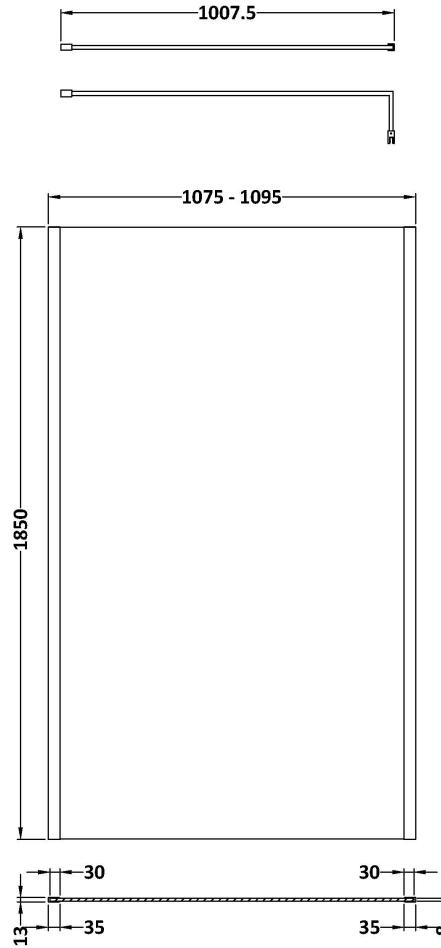

Sales Code: WRSCOBP11

Description: 1100 Wetroom Screen Outer Frame 1850X8mm

Packaging Details

Barcode: 5056462645186

Sales Code: WRSC11

Description: Wetroom Screen 1100 X 1850 X 8mm

Product Dimensions

Height (mm):	1850
Width (mm):	1100
Depth (mm):	14
Nett Weight (kg):	46

Packaging Dimensions

Height (mm):	60
Width (mm):	1150
Length (mm):	1920
Gross Weight (kg):	46

Packaging Data

Box Colour:	Brown Cardboard Box - Printed
Box Qty:	1
Label Size:	100 x 50
Label Colour:	Not Applicable
Label Qty:	0

Outer Box Dimensions (If Applicable)

Height (mm):	
Width (mm):	
Depth (mm):	
Length (mm):	
Gross Weight (kg):	
Barcode:	5055275831748

Product Details

Country of Origin:	China
Fitting Instruction:	No
CE & UKCA:	Yes
Profile Material:	Aluminium
Profile Finish:	Polished Chrome
Adjustments (mm):	1075mm-1093mm
Entry Width (mm):	N/A
Swing In Dim (mm):	N/A
Swing Out Dim (mm):	N/A
Radius (mm):	Not Applicable
Glass Thickness (mm):	8
Easy Fit:	No
Easy Clean:	No
Handle Style:	Not Applicable
Handle Material:	Not Applicable
Enclosure Design:	Frameless
Wheel Type:	Not Applicable
Support Bar Included:	Support Bar Included
Extras:	None

Sales Code: WRSF009

Description: 1850 Wetroom Wall Channel Black

Product Dimensions

Height (mm):	1850
Width (mm):	
Depth (mm):	
Nett Weight (kg):	0.6

Packaging Dimensions

Height (mm):	60
Width (mm):	185
Length (mm):	1860
Gross Weight (kg):	0.6