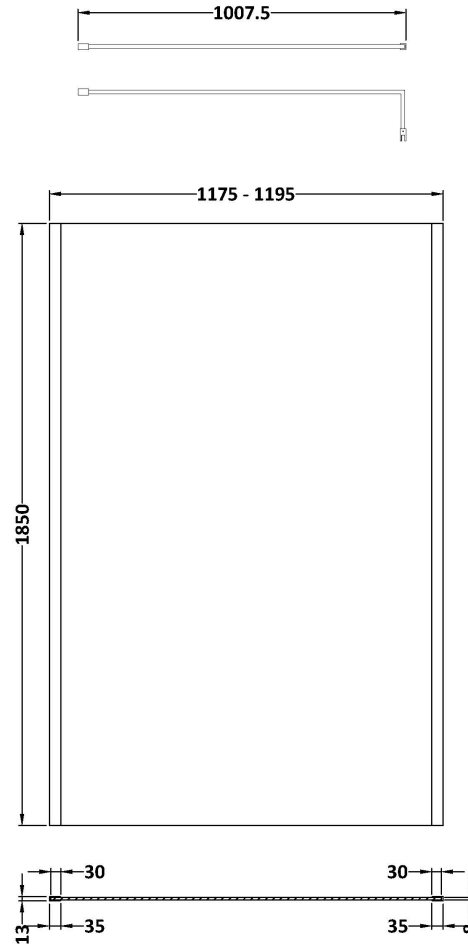

Sales Code: WRSCOBP12

Description: 1200 Wetroom Screen Outer Frame 1850X8mm

Packaging Details

Barcode: 5056462645193

Sales Code: WRSC12

Description: Wetroom Screen 1200 X 1850 X 8mm

Product Dimensions

Height (mm):	1850
Width (mm):	1200
Depth (mm):	14
Nett Weight (kg):	50.5

Packaging Dimensions

Height (mm):	60
Width (mm):	1250
Length (mm):	1920
Gross Weight (kg):	50.5

Packaging Data

Box Colour:	Brown Cardboard Box - Printed
Box Qty:	1
Label Size:	100 x 50
Label Colour:	Not Applicable
Label Qty:	0

Outer Box Dimensions (If Applicable)

Height (mm):	
Width (mm):	
Depth (mm):	
Length (mm):	
Gross Weight (kg):	
Barcode:	5055275819050

Product Details

Country of Origin:	China
Fitting Instruction:	No
CE & UKCA:	Yes
Profile Material:	Aluminium
Profile Finish:	Polished Chrome
Adjustments (mm):	1175mm - 1193mm
Entry Width (mm):	N/A
Swing In Dim (mm):	N/A
Swing Out Dim (mm):	N/A
Radius (mm):	Not Applicable
Glass Thickness (mm):	8
Easy Fit:	No
Easy Clean:	No
Handle Style:	Not Applicable
Handle Material:	Not Applicable
Enclosure Design:	Frameless
Wheel Type:	Not Applicable
Support Bar Included:	Support Bar Included
Extras:	None

Sales Code: WRSF009

Description: 1850 Wetroom Wall Channel Black

Product Dimensions

Height (mm):	1850
Width (mm):	
Depth (mm):	
Nett Weight (kg):	0.6

Packaging Dimensions

Height (mm):	60
Width (mm):	185
Length (mm):	1860
Gross Weight (kg):	0.6