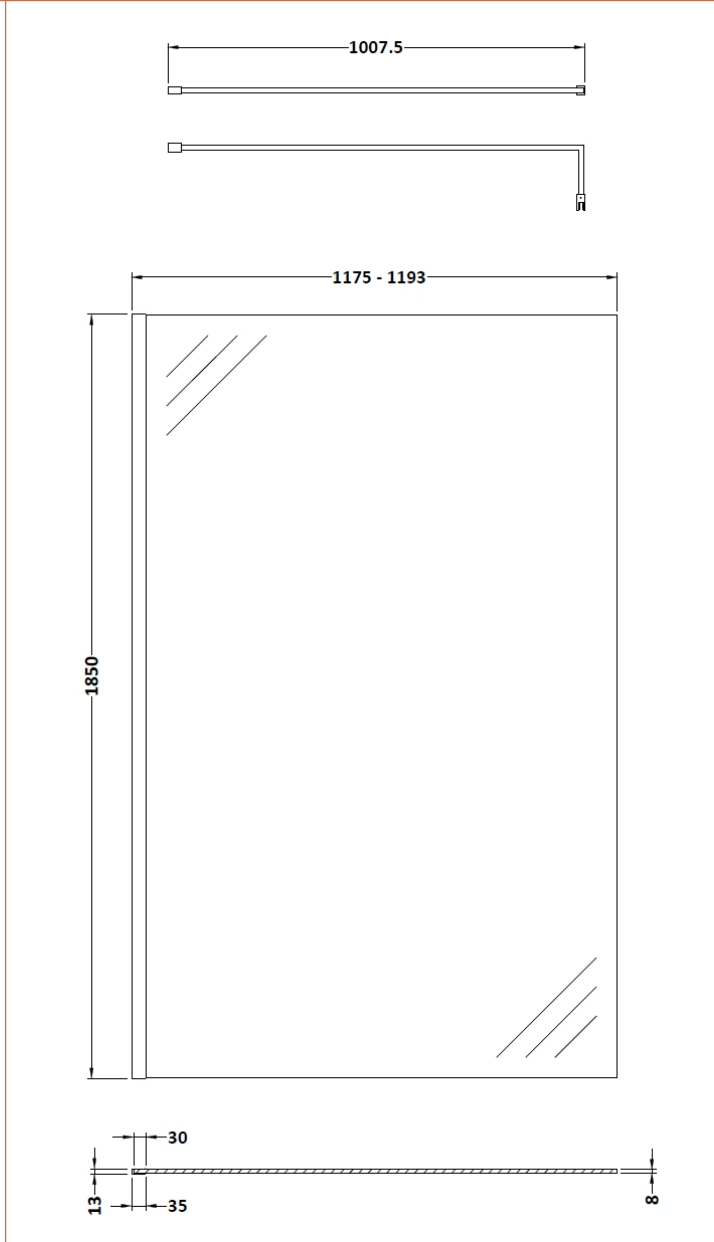

Sales Code: WRSCOBP12

Description: 1200 Wetroom Screen Outer Frame 1850X8mm

Packaging Details

Barcode: 5056462645193

Sales Code: WRSC12

Description: Wetroom Screen 1200 X 1850 X 8mm

Product Dimensions

Height (mm):	1850
Width (mm):	1200
Depth (mm):	14
Nett Weight (kg):	50.5

Packaging Dimensions

Height (mm):	60
Width (mm):	1250
Length (mm):	1920
Gross Weight (kg):	50.5

Packaging Data

Box Colour:	Brown Cardboard Box - Printed
Box Qty:	1
Label Size:	100 x 50
Label Colour:	Not Applicable
Label Qty:	0

Outer Box Dimensions (If Applicable)

Height (mm):	
Width (mm):	
Depth (mm):	
Length (mm):	
Gross Weight (kg):	
Barcode:	5055275819050

Product Details

Country of Origin:	China
Fitting Instruction:	No
CE & UKCA:	Yes
Profile Material:	Aluminium
Profile Finish:	Polished Chrome
Adjustments (mm):	1175mm - 1193mm
Entry Width (mm):	N/A
Swing In Dim (mm):	N/A
Swing Out Dim (mm):	N/A
Radius (mm):	Not Applicable
Glass Thickness (mm):	8
Easy Fit:	No
Easy Clean:	No
Handle Style:	Not Applicable
Handle Material:	Not Applicable
Enclosure Design:	Frameless
Wheel Type:	Not Applicable
Support Bar Included:	Support Bar Included
Extras:	None

Sales Code: WRSF009U

Description: 1850 Decorative Profile Undrilled Black

Product Dimensions

Height (mm):	1850
Width (mm):	34
Depth (mm):	13
Nett Weight (kg):	0.6

Packaging Dimensions

Height (mm):	60
Width (mm):	185
Length (mm):	1860
Gross Weight (kg):	0.6