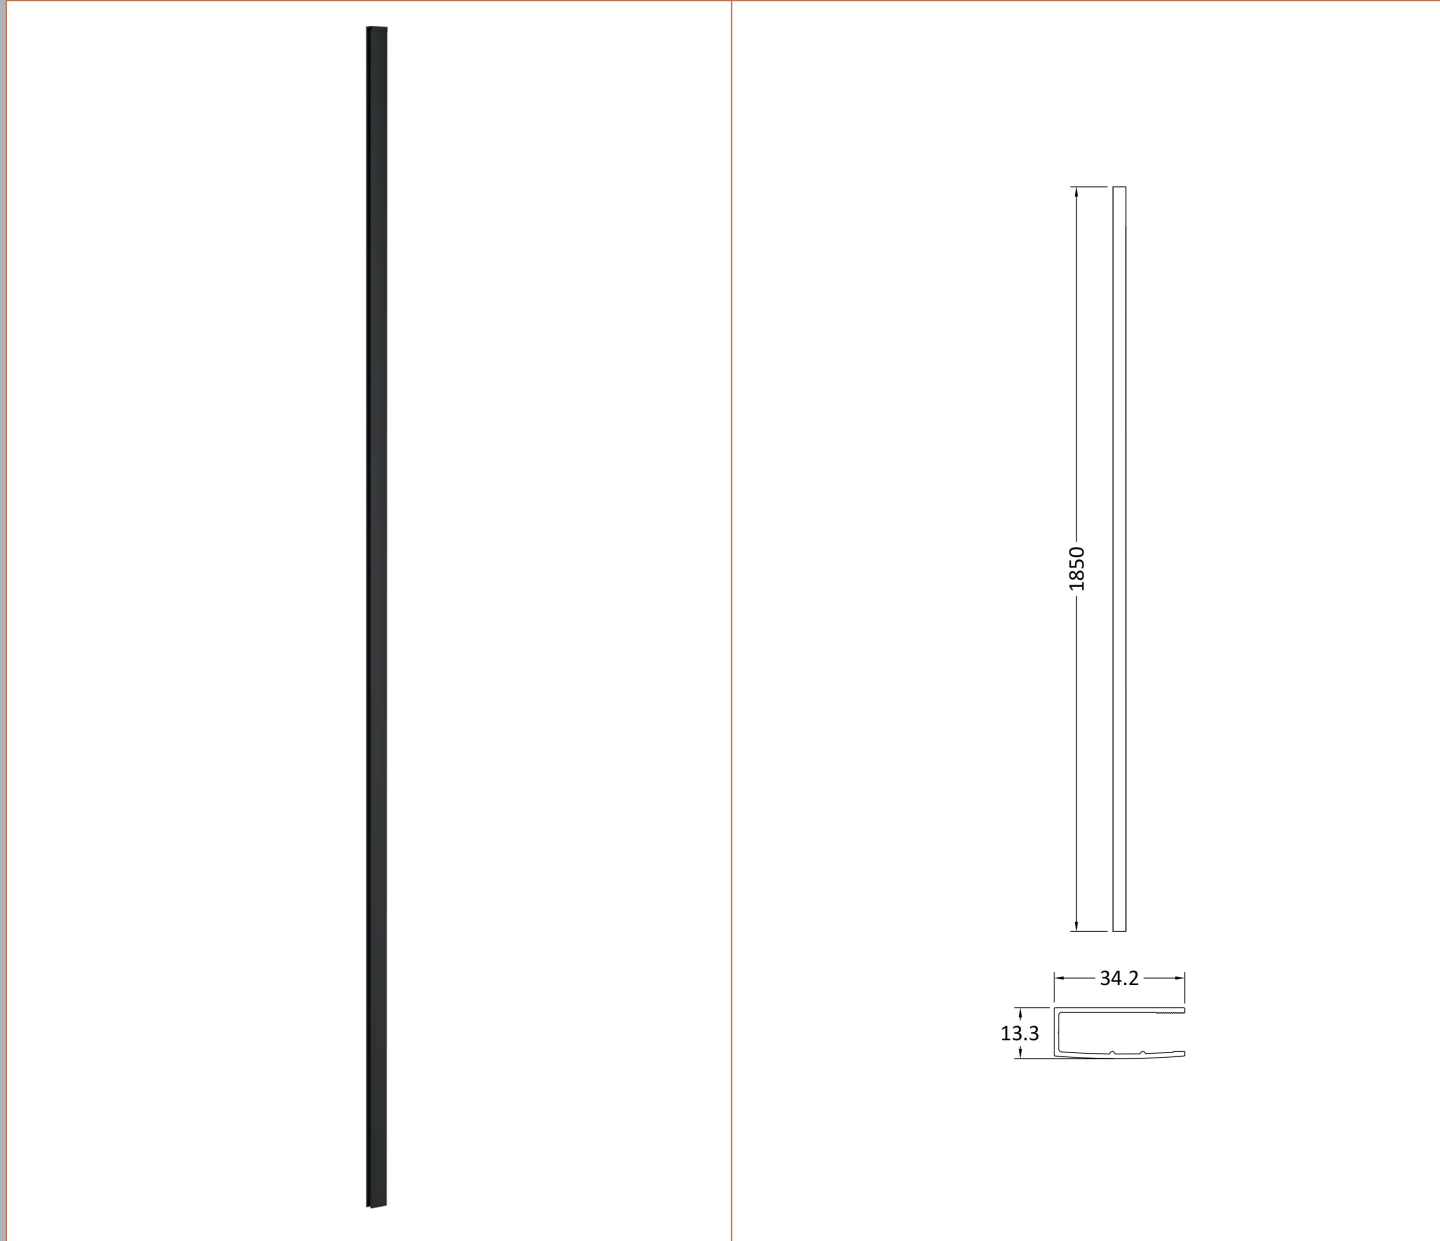

Outer Box Dimensions (If Applicable)

Height (mm):	
Width (mm):	
Depth (mm):	
Length (mm):	
Gross Weight (kg):	
Barcode:	5055275819050

Product Details

Country of Origin:	China
Fitting Instruction:	No
CE & UKCA:	Yes
Profile Material:	Aluminium
Profile Finish:	Polished Chrome
Adjustments (mm):	1175mm - 1193mm
Entry Width (mm):	N/A
Swing In Dim (mm):	N/A
Swing Out Dim (mm):	N/A
Radius (mm):	Not Applicable
Glass Thickness (mm):	8
Easy Fit:	No
Easy Clean:	No
Handle Style:	Not Applicable
Handle Material:	Not Applicable
Enclosure Design:	Frameless
Wheel Type:	Not Applicable
Support Bar Included:	Support Bar Included
Extras:	None

Sales Code: WRSF009

Description: 1850 Wetroom Wall Channel Black

Product Dimensions

Height (mm):	1850
Width (mm):	
Depth (mm):	
Nett Weight (kg):	0.6

Packaging Dimensions

Height (mm):	60
Width (mm):	185
Length (mm):	1860
Gross Weight (kg):	0.6

Product Details

Country of Origin:	China
Fitting Instruction:	No
CE & UKCA:	N/A
Profile Material:	Aluminium
Profile Finish:	Matt Black
Adjustments (mm):	18mm
Entry Width (mm):	N/A
Swing In Dim (mm):	N/A
Swing Out Dim (mm):	N/A
Radius (mm):	Not Applicable
Glass Thickness (mm):	
Easy Fit:	Not Applicable
Easy Clean:	Not Applicable
Handle Style:	Not Applicable
Handle Material:	Not Applicable
Enclosure Design:	Not Applicable
Wheel Type:	Not Applicable
Support Bar Included:	Support Bar Not Included
Extras:	None

Sales Code: WRSF009U

Description: 1850 Decorative Profile Undrilled Black

Product Dimensions

Height (mm):	1850
Width (mm):	34
Depth (mm):	13
Nett Weight (kg):	0.6

Packaging Dimensions

Height (mm):	60
Width (mm):	185
Length (mm):	1860
Gross Weight (kg):	0.6