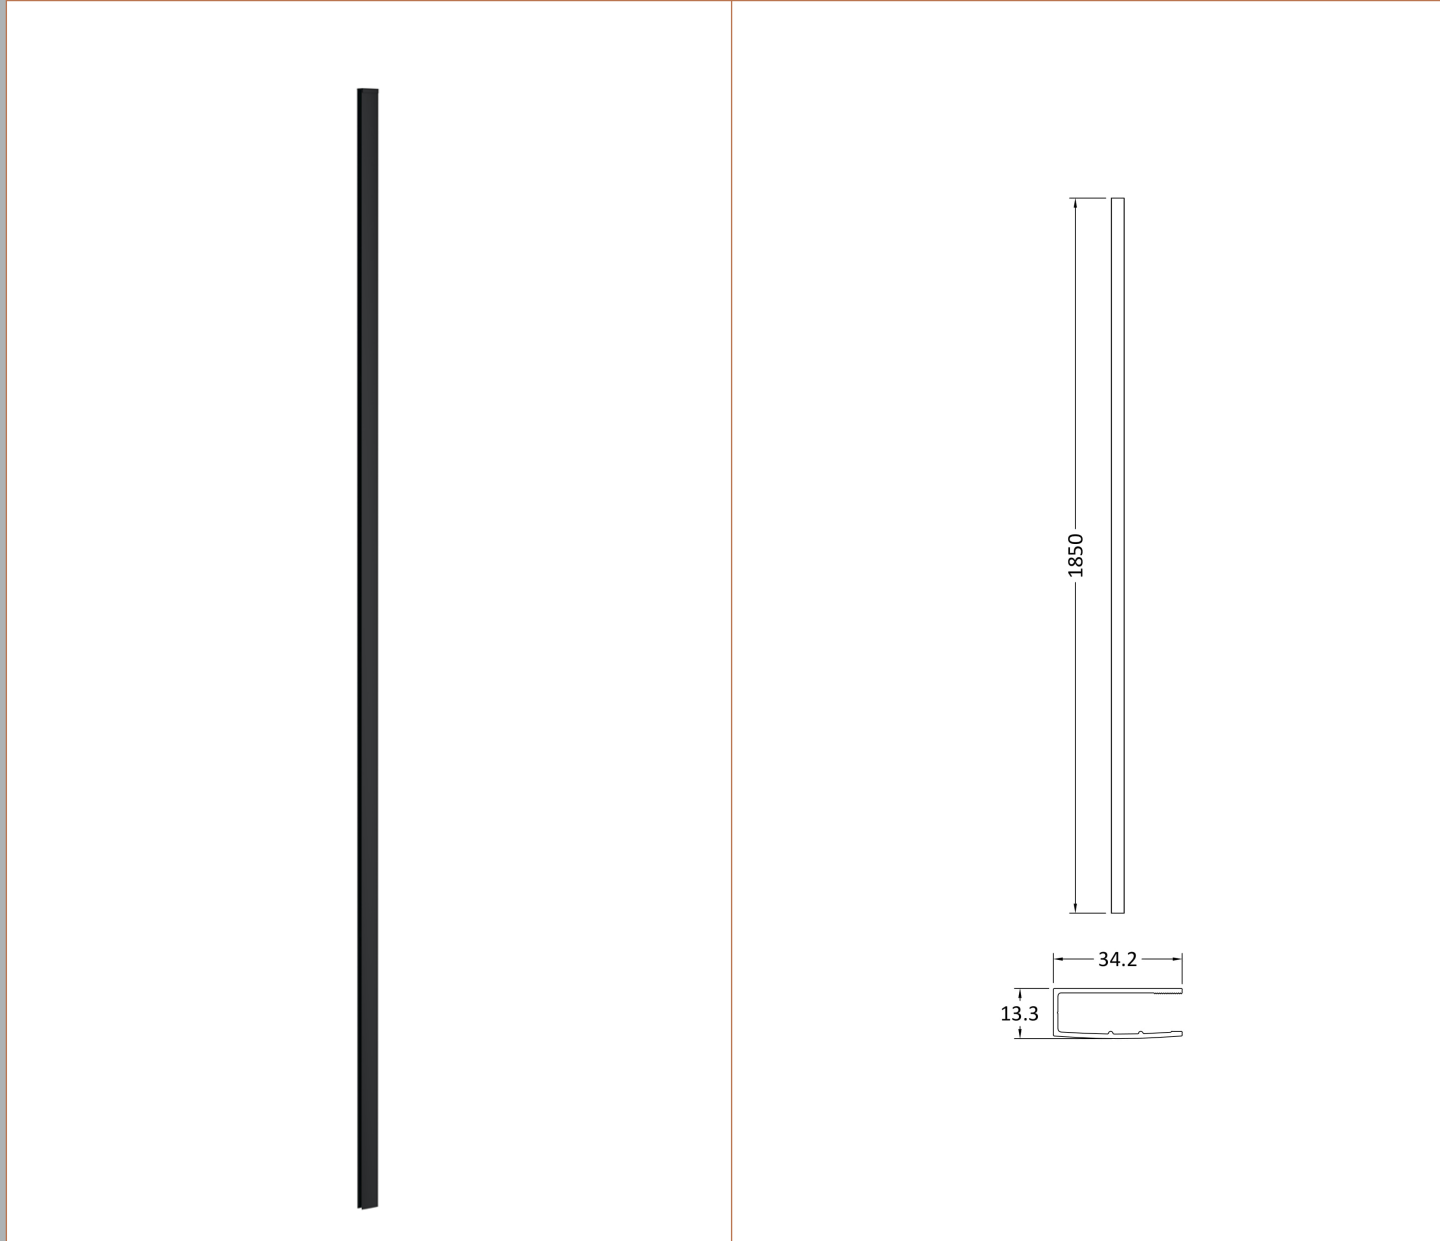

Packaging Dimensions

Height (mm):	60
Width (mm):	1250
Length (mm):	1920
Gross Weight (kg):	50.5

Packaging Data

Box Colour:	Brown Cardboard Box - Printed
Box Qty:	1
Label Size:	100 x 50
Label Colour:	Not Applicable
Label Qty:	0

Outer Box Dimensions (If Applicable)

Height (mm):	
Width (mm):	
Depth (mm):	
Length (mm):	
Gross Weight (kg):	
Barcode:	5055275819050

Product Details

Country of Origin:	China
Fitting Instruction:	No
CE & UKCA:	Yes
Profile Material:	Aluminium
Profile Finish:	Polished Chrome
Adjustments (mm):	1175mm - 1193mm
Entry Width (mm):	N/A
Swing In Dim (mm):	N/A
Swing Out Dim (mm):	N/A
Radius (mm):	Not Applicable
Glass Thickness (mm):	8
Easy Fit:	No
Easy Clean:	No
Handle Style:	Not Applicable
Handle Material:	Not Applicable
Enclosure Design:	Frameless
Wheel Type:	Not Applicable
Support Bar Included:	Support Bar Included
Extras:	None

Sales Code: WRSF009

Description: 1850 Wetroom Wall Channel Black

Product Dimensions

Height (mm):	1850
Width (mm):	
Depth (mm):	
Nett Weight (kg):	0.6

Packaging Dimensions

Height (mm):	60
Width (mm):	185
Length (mm):	1860
Gross Weight (kg):	0.6

Sales Code: WRSF009U

Description: 1850 Decorative Profile Undrilled Black

Product Dimensions

Height (mm):	1850
Width (mm):	34
Depth (mm):	13
Nett Weight (kg):	0.6

Packaging Dimensions

Height (mm):	60
Width (mm):	185
Length (mm):	1860
Gross Weight (kg):	0.6