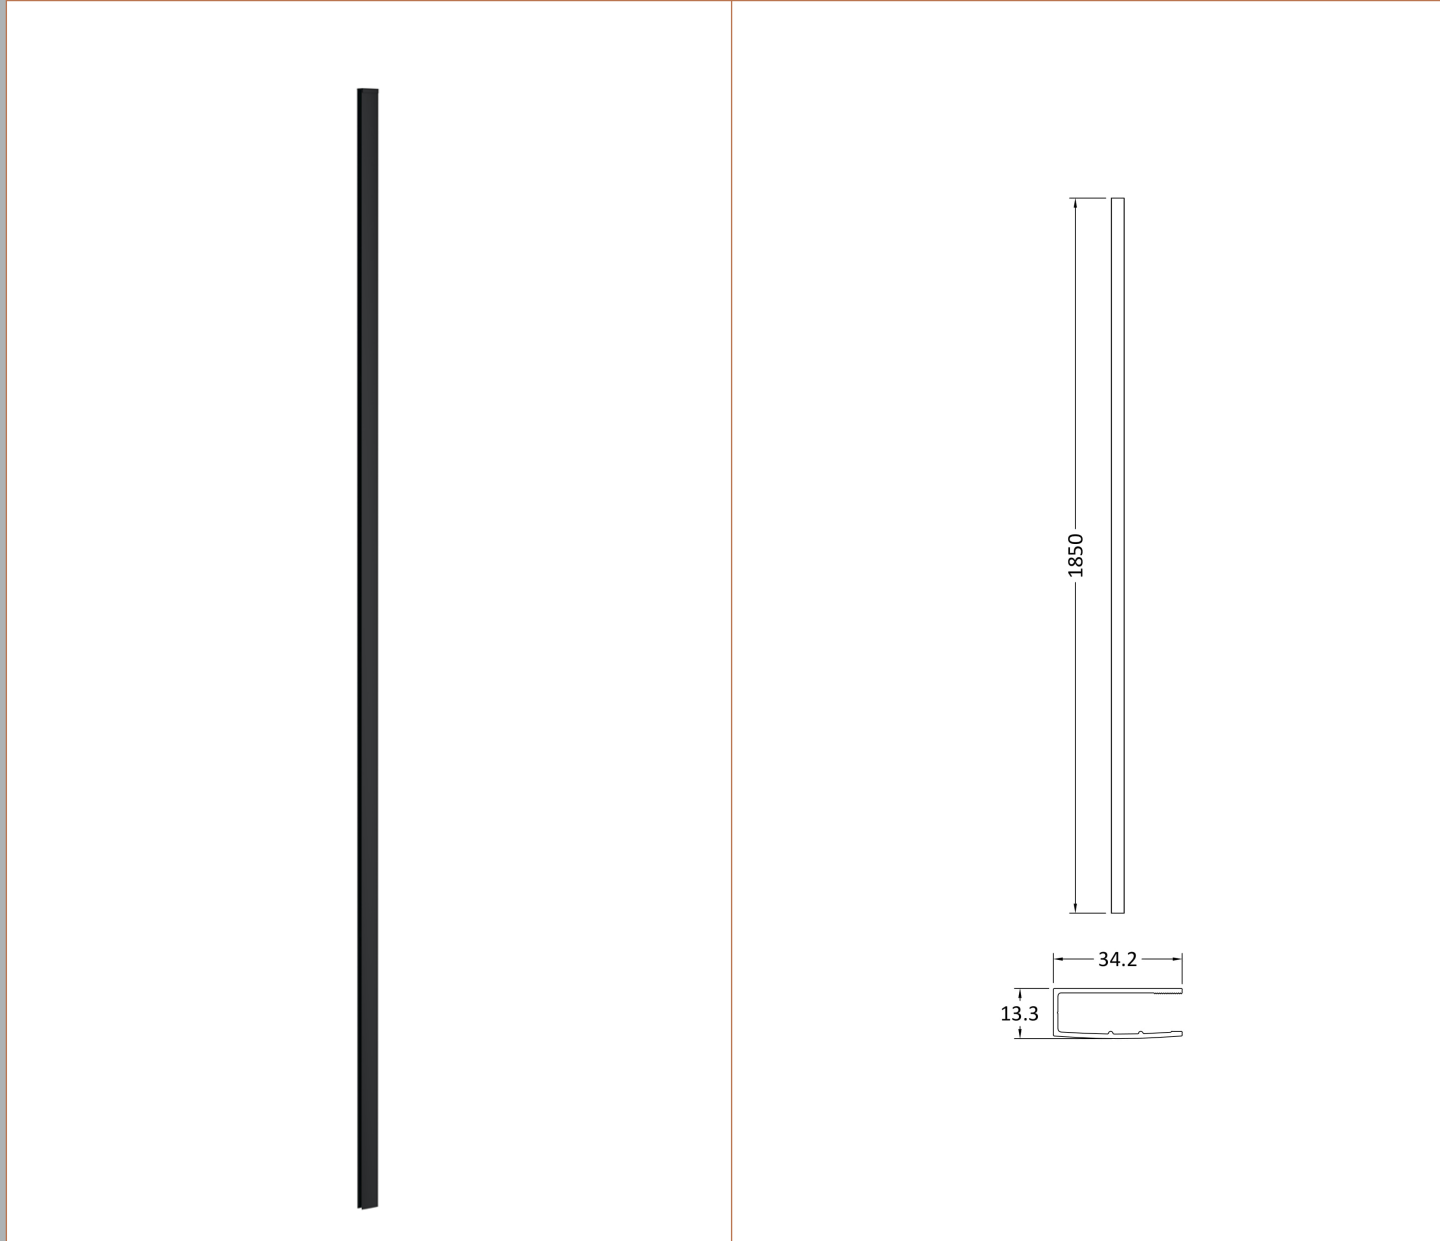

**Packaging Dimensions**

Height (mm):	60
Width (mm):	1450
Length (mm):	1920
Gross Weight (kg):	59.5

**Packaging Data**

Box Colour:	Brown Cardboard Box - Printed
Box Qty:	1
Label Size:	100 x 50
Label Colour:	Not Applicable
Label Qty:	0

**Outer Box Dimensions (If Applicable)**

Height (mm):	
Width (mm):	
Depth (mm):	
Length (mm):	
Gross Weight (kg):	
Barcode:	5055275819067

**Product Details**

Country of Origin:	China
Fitting Instruction:	No
CE & UKCA:	Yes
Profile Material:	Aluminium
Profile Finish:	Polished Chrome
Adjustments (mm):	1375mm - 1393mm
Entry Width (mm):	N/A
Swing In Dim (mm):	N/A
Swing Out Dim (mm):	N/A
Radius (mm):	Not Applicable
Glass Thickness (mm):	8
Easy Fit:	No
Easy Clean:	No
Handle Style:	Not Applicable
Handle Material:	Not Applicable
Enclosure Design:	Frameless
Wheel Type:	Not Applicable
Support Bar Included:	Support Bar Included
Extras:	None

Sales Code: WRSF009

Description: 1850 Wetroom Wall Channel Black

**Product Dimensions**

Height (mm):	1850
Width (mm):	
Depth (mm):	
Nett Weight (kg):	0.6

**Packaging Dimensions**

Height (mm):	60
Width (mm):	185
Length (mm):	1860
Gross Weight (kg):	0.6

Sales Code: WRSF009U

Description: 1850 Decorative Profile Undrilled Black

**Product Dimensions**

Height (mm):	1850
Width (mm):	34
Depth (mm):	13
Nett Weight (kg):	0.6

**Packaging Dimensions**

Height (mm):	60
Width (mm):	185
Length (mm):	1860
Gross Weight (kg):	0.6