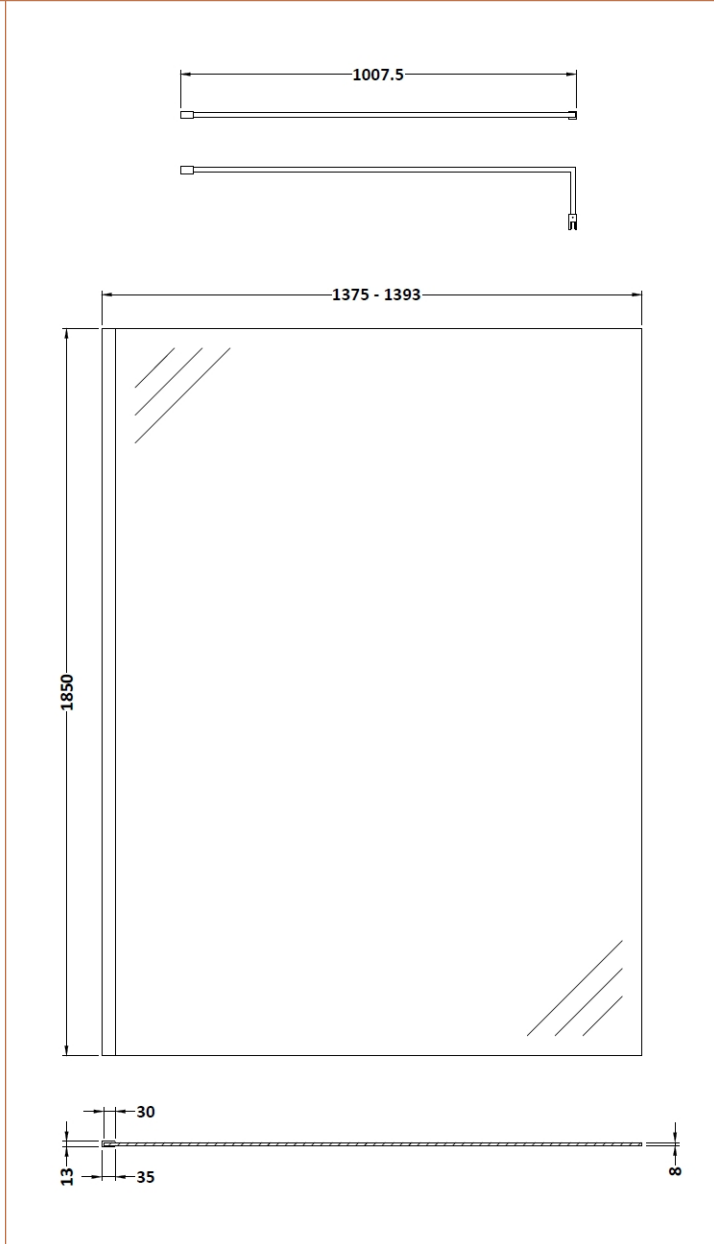

### Packaging Details

Barcode: 5056462645209

Sales Code: WRSC14

Description: Wetroom Screen 1400 X 1850 X 8mm

**Product Dimensions**

Height (mm):	1850
Width (mm):	1400
Depth (mm):	14
Nett Weight (kg):	59.5

**Packaging Dimensions**

Height (mm):	60
Width (mm):	1450
Length (mm):	1920
Gross Weight (kg):	59.5

**Packaging Data**

Box Colour:	Brown Cardboard Box - Printed
Box Qty:	1
Label Size:	100 x 50
Label Colour:	Not Applicable
Label Qty:	0

**Outer Box Dimensions (If Applicable)**

Height (mm):	
Width (mm):	
Depth (mm):	
Length (mm):	
Gross Weight (kg):	
Barcode:	5055275819067

**Product Details**

Country of Origin:	China
Fitting Instruction:	No
CE & UKCA:	Yes
Profile Material:	Aluminium
Profile Finish:	Polished Chrome
Adjustments (mm):	1375mm - 1393mm
Entry Width (mm):	N/A
Swing In Dim (mm):	N/A
Swing Out Dim (mm):	N/A
Radius (mm):	Not Applicable
Glass Thickness (mm):	8
Easy Fit:	No
Easy Clean:	No
Handle Style:	Not Applicable
Handle Material:	Not Applicable
Enclosure Design:	Frameless
Wheel Type:	Not Applicable
Support Bar Included:	Support Bar Included
Extras:	None

### Product Dimensions

Height (mm):	15
Width (mm):	150
Depth (mm):	1000
Nett Weight (kg):	0.67