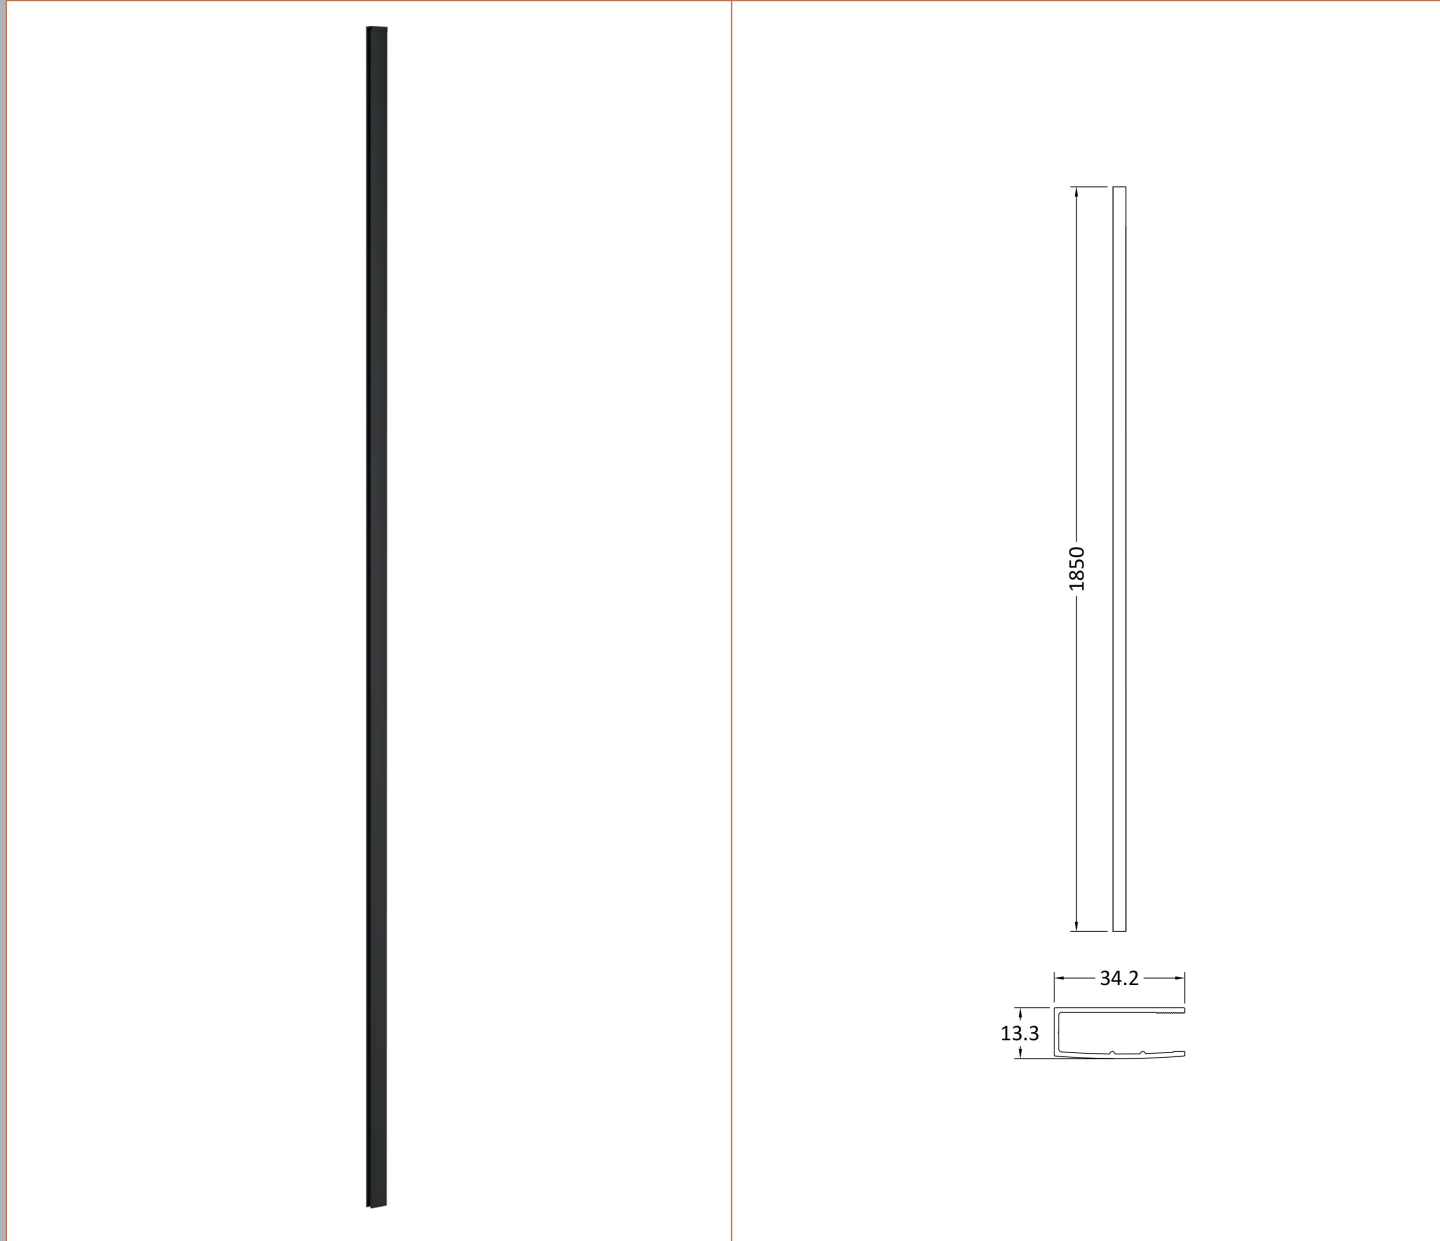

**Outer Box Dimensions (If Applicable)**

Height (mm):	
Width (mm):	
Depth (mm):	
Length (mm):	
Gross Weight (kg):	
Barcode:	5055275819067

**Product Details**

Country of Origin:	China
Fitting Instruction:	No
CE & UKCA:	Yes
Profile Material:	Aluminium
Profile Finish:	Polished Chrome
Adjustments (mm):	1375mm - 1393mm
Entry Width (mm):	N/A
Swing In Dim (mm):	N/A
Swing Out Dim (mm):	N/A
Radius (mm):	Not Applicable
Glass Thickness (mm):	8
Easy Fit:	No
Easy Clean:	No
Handle Style:	Not Applicable
Handle Material:	Not Applicable
Enclosure Design:	Frameless
Wheel Type:	Not Applicable
Support Bar Included:	Support Bar Included
Extras:	None

**Packaging Data**

Box Colour:	Brown Cardboard Box - Printed
Box Qty:	1
Label Size:	100 x 50
Label Colour:	White Label
Label Qty:	1

**Outer Box Dimensions (If Applicable)**

Height (mm):	
Width (mm):	
Depth (mm):	
Length (mm):	
Gross Weight (kg):	
Barcode:	5056211897224

**Product Details**

Country of Origin:	China
Fitting Instruction:	No
CE & UKCA:	N/A
Profile Material:	Aluminium
Profile Finish:	Matt Black
Adjustments (mm):	18mm
Entry Width (mm):	N/A
Swing In Dim (mm):	N/A
Swing Out Dim (mm):	N/A
Radius (mm):	Not Applicable
Glass Thickness (mm):	
Easy Fit:	Not Applicable
Easy Clean:	Not Applicable
Handle Style:	Not Applicable
Handle Material:	Not Applicable
Enclosure Design:	Not Applicable
Wheel Type:	Not Applicable
Support Bar Included:	Support Bar Not Included
Extras:	None

Sales Code: WRSF009U

Description: 1850 Decorative Profile Undrilled Black

**Product Dimensions**

Height (mm):	1850
Width (mm):	34
Depth (mm):	13
Nett Weight (kg):	0.6

**Packaging Dimensions**

Height (mm):	60
Width (mm):	185
Length (mm):	1860
Gross Weight (kg):	0.6