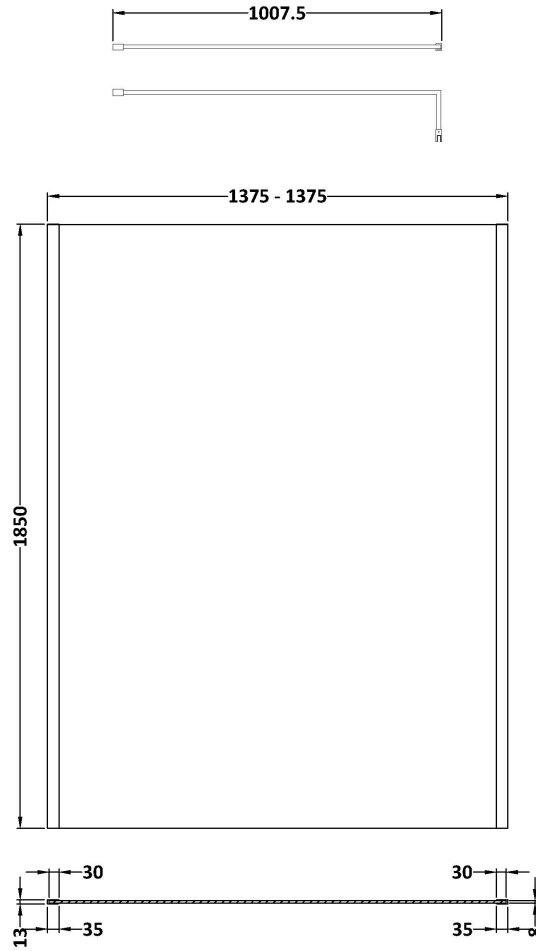

### Packaging Details

Barcode: 5056462645209

Sales Code: WRSC14

Description: Wetroom Screen 1400 X 1850 X 8mm

**Product Dimensions**

Height (mm):	1850
Width (mm):	1400
Depth (mm):	14
Nett Weight (kg):	59.5

**Packaging Dimensions**

Height (mm):	60
Width (mm):	1450
Length (mm):	1920
Gross Weight (kg):	59.5

**Packaging Data**

Box Colour:	Brown Cardboard Box - Printed
Box Qty:	1
Label Size:	100 x 50
Label Colour:	Not Applicable
Label Qty:	0

**Outer Box Dimensions (If Applicable)**

Height (mm):	
Width (mm):	
Depth (mm):	
Length (mm):	
Gross Weight (kg):	
Barcode:	5055275819067

**Product Details**

Country of Origin:	China
Fitting Instruction:	No
CE & UKCA:	Yes
Profile Material:	Aluminium
Profile Finish:	Polished Chrome
Adjustments (mm):	1375mm - 1393mm
Entry Width (mm):	N/A
Swing In Dim (mm):	N/A
Swing Out Dim (mm):	N/A
Radius (mm):	Not Applicable
Glass Thickness (mm):	8
Easy Fit:	No
Easy Clean:	No
Handle Style:	Not Applicable
Handle Material:	Not Applicable
Enclosure Design:	Frameless
Wheel Type:	Not Applicable
Support Bar Included:	Support Bar Included
Extras:	None

### Product Dimensions

Height (mm):	15
Width (mm):	150
Depth (mm):	1000
Nett Weight (kg):	0.67