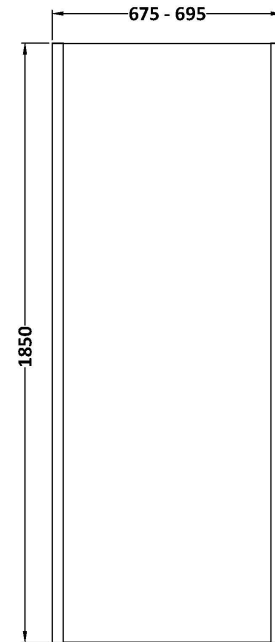

### Packaging Details

Barcode: 5056462645131

Sales Code: WRSC070

Description: Wetroom Screen 700 X 1850 X 8mm

### Product Dimensions

Height (mm):	1850
Width (mm):	700
Depth (mm):	14
Nett Weight (kg):	29.5

### Packaging Dimensions

Height (mm):	60
Width (mm):	750
Length (mm):	1920
Gross Weight (kg):	29.5

### Outer Box Dimensions (If Applicable)

Height (mm):	
Width (mm):	
Depth (mm):	
Length (mm):	
Gross Weight (kg):	
Barcode:	5055275819005