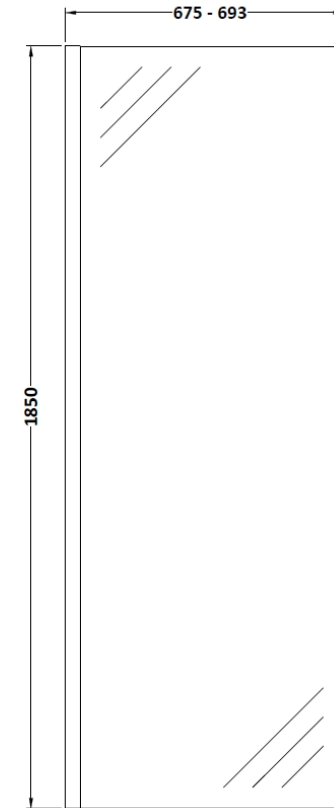

### Packaging Details

Barcode: 5056462645131

Sales Code: WRSC070

Description: Wetroom Screen 700 X 1850 X 8mm

### Product Dimensions

Height (mm):	1850
Width (mm):	700
Depth (mm):	14
Nett Weight (kg):	29.5

### Packaging Dimensions

Height (mm):	60
Width (mm):	750
Length (mm):	1920
Gross Weight (kg):	29.5

### Outer Box Dimensions (If Applicable)

Height (mm):	
Width (mm):	
Depth (mm):	
Length (mm):	
Gross Weight (kg):	
Barcode:	5055275819005