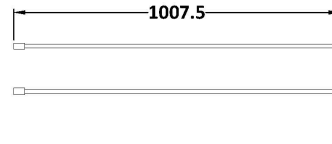

Sales Code: WRSCOBP70

Description: 700 Wetroom Screen Outer Frame 1850X8mm

Packaging Details

Barcode: 5056462645131