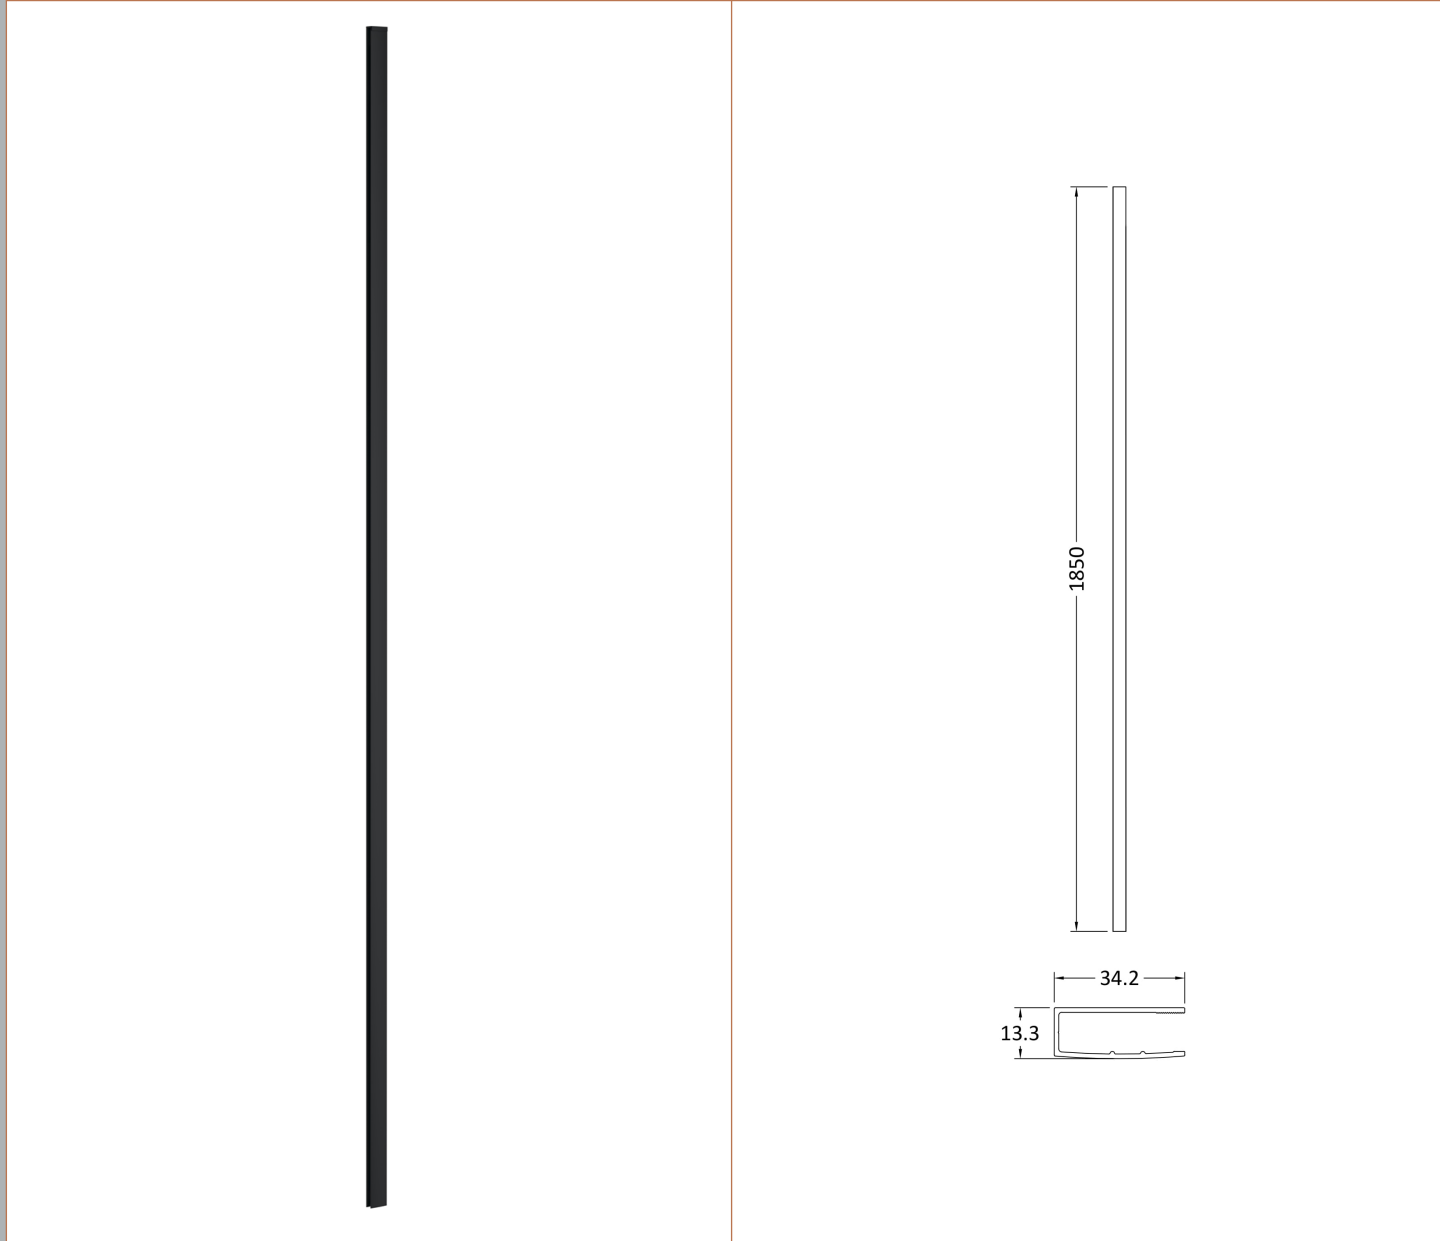

### Product Dimensions

Height (mm):	1850
Width (mm):	700
Depth (mm):	14
Nett Weight (kg):	29.5

### Outer Box Dimensions (If Applicable)

Height (mm):	
Width (mm):	
Depth (mm):	
Length (mm):	
Gross Weight (kg):	
Barcode:	5055275819005

**Product Details**

Country of Origin:	China
Fitting Instruction:	No
CE & UKCA:	N/A
Profile Material:	Aluminium
Profile Finish:	Matt Black
Adjustments (mm):	18mm
Entry Width (mm):	N/A
Swing In Dim (mm):	N/A
Swing Out Dim (mm):	N/A
Radius (mm):	Not Applicable
Glass Thickness (mm):	
Easy Fit:	Not Applicable
Easy Clean:	Not Applicable
Handle Style:	Not Applicable
Handle Material:	Not Applicable
Enclosure Design:	Not Applicable
Wheel Type:	Not Applicable
Support Bar Included:	Support Bar Not Included
Extras:	None

Sales Code: WRSF009U

Description: 1850 Decorative Profile Undrilled Black

**Product Dimensions**

Height (mm):	1850
Width (mm):	34
Depth (mm):	13
Nett Weight (kg):	0.6

**Packaging Dimensions**

Height (mm):	60
Width (mm):	185
Length (mm):	1860
Gross Weight (kg):	0.6