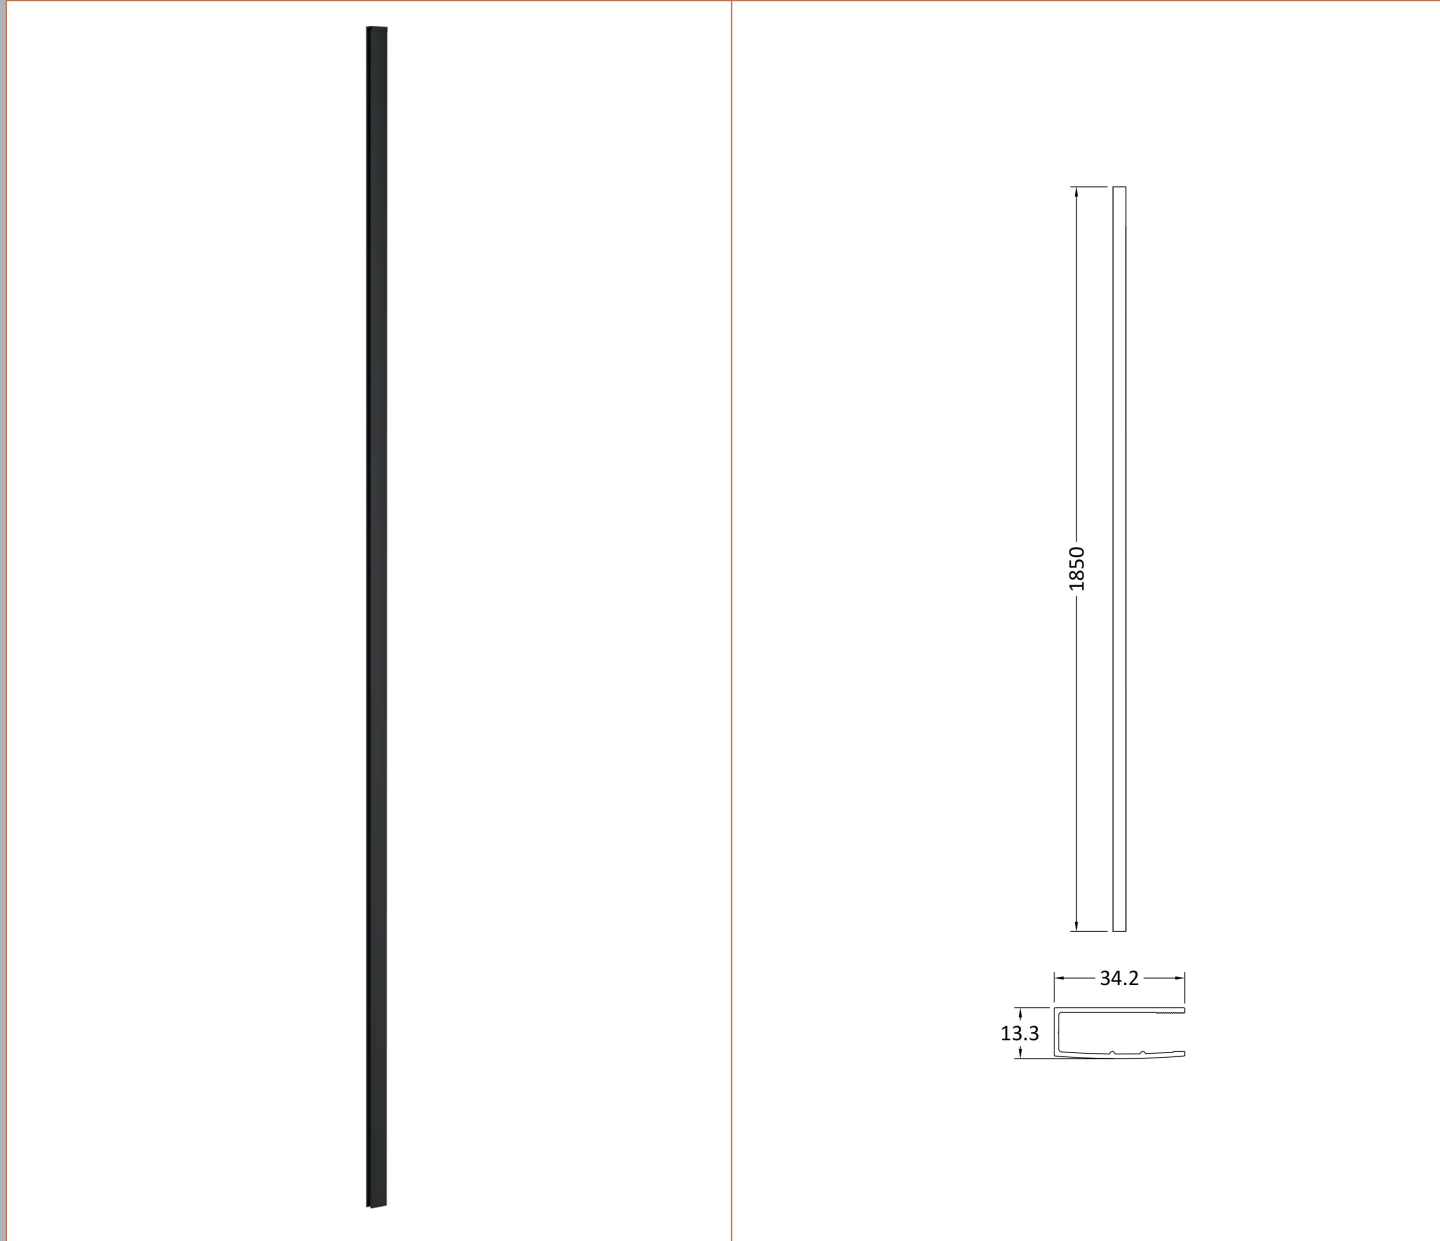

### Product Dimensions

Height (mm):	1850
Width (mm):	760
Depth (mm):	14
Nett Weight (kg):	32.5

### Outer Box Dimensions (If Applicable)

Height (mm):	
Width (mm):	
Depth (mm):	
Length (mm):	
Gross Weight (kg):	
Barcode:	5055275819012

**Product Details**

Country of Origin:	China
Fitting Instruction:	No
CE & UKCA:	N/A
Profile Material:	Aluminium
Profile Finish:	Matt Black
Adjustments (mm):	18mm
Entry Width (mm):	N/A
Swing In Dim (mm):	N/A
Swing Out Dim (mm):	N/A
Radius (mm):	Not Applicable
Glass Thickness (mm):	
Easy Fit:	Not Applicable
Easy Clean:	Not Applicable
Handle Style:	Not Applicable
Handle Material:	Not Applicable
Enclosure Design:	Not Applicable
Wheel Type:	Not Applicable
Support Bar Included:	Support Bar Not Included
Extras:	None

Sales Code: WRSF009U

Description: 1850 Decorative Profile Undrilled Black

**Product Dimensions**

Height (mm):	1850
Width (mm):	34
Depth (mm):	13
Nett Weight (kg):	0.6

**Packaging Dimensions**

Height (mm):	60
Width (mm):	185
Length (mm):	1860
Gross Weight (kg):	0.6