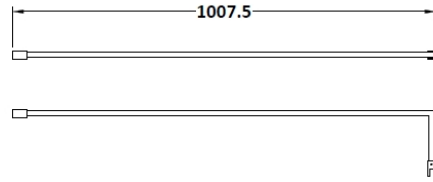

### Product Dimensions

Height (mm):	1850
Width (mm):	760
Depth (mm):	14
Nett Weight (kg):	32.5

### Packaging Dimensions

Height (mm):	60
Width (mm):	810
Length (mm):	1920
Gross Weight (kg):	32.5

### Outer Box Dimensions (If Applicable)

Height (mm):	
Width (mm):	
Depth (mm):	
Length (mm):	
Gross Weight (kg):	
Barcode:	5055275819012