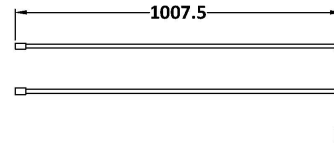

Sales Code: WRSCOBP76

Description: 760 Wetroom Screen Outer Frame 1850X8mm

Packaging Details

Barcode: 5056462645148