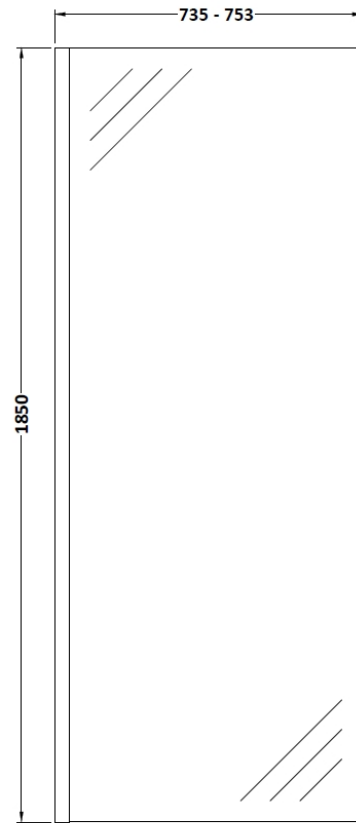

### Packaging Details

Barcode: 5056462645148

Sales Code: WRSC076

Description: Wetroom Screen 760 X 1850 X 8mm

### Product Dimensions

Height (mm):	1850
Width (mm):	760
Depth (mm):	14
Nett Weight (kg):	32.5

### Packaging Dimensions

Height (mm):	60
Width (mm):	810
Length (mm):	1920
Gross Weight (kg):	32.5

### Outer Box Dimensions (If Applicable)

Height (mm):	
Width (mm):	
Depth (mm):	
Length (mm):	
Gross Weight (kg):	
Barcode:	5055275819012