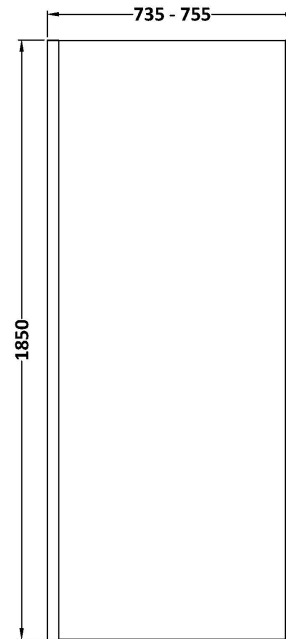

### Packaging Details

Barcode: 5056462645148

Sales Code: WRSC076

Description: Wetroom Screen 760 X 1850 X 8mm

### Product Dimensions

Height (mm):	1850
Width (mm):	760
Depth (mm):	14
Nett Weight (kg):	32.5

### Packaging Dimensions

Height (mm):	60
Width (mm):	810
Length (mm):	1920
Gross Weight (kg):	32.5

### Outer Box Dimensions (If Applicable)

Height (mm):	
Width (mm):	
Depth (mm):	
Length (mm):	
Gross Weight (kg):	
Barcode:	5055275819012