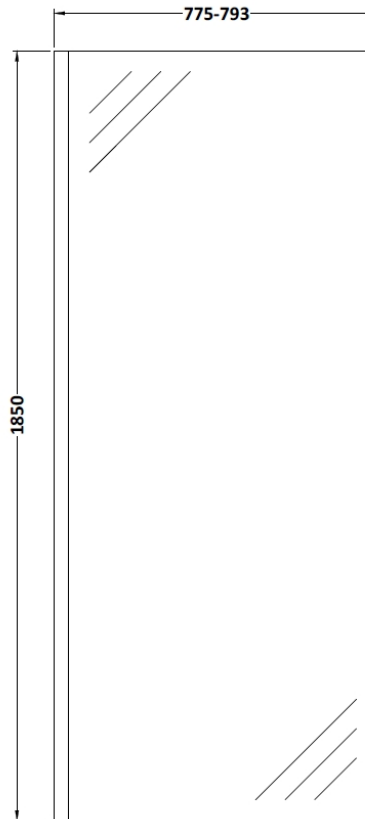

### Packaging Details

Barcode: 5056462645155

Sales Code: WRSC080

Description: Wetroom Screen 800 X 1850 X 8mm

### Product Dimensions

Height (mm):	1850
Width (mm):	800
Depth (mm):	14
Nett Weight (kg):	34

### Packaging Dimensions

Height (mm):	60
Width (mm):	850
Length (mm):	1920
Gross Weight (kg):	34

### Outer Box Dimensions (If Applicable)

Height (mm):	
Width (mm):	
Depth (mm):	
Length (mm):	
Gross Weight (kg):	
Barcode:	5055275819029