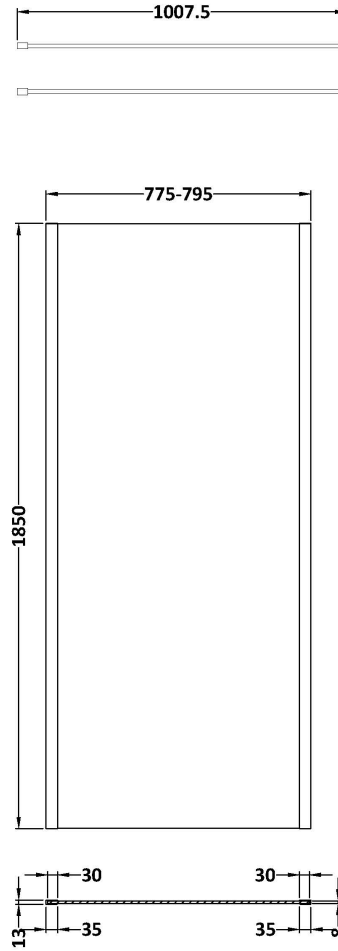

### Packaging Details

Barcode: 5056462645155

Sales Code: WRSC080

Description: Wetroom Screen 800 X 1850 X 8mm

### Product Dimensions

Height (mm):	1850
Width (mm):	800
Depth (mm):	14
Nett Weight (kg):	34

### Packaging Dimensions

Height (mm):	60
Width (mm):	850
Length (mm):	1920
Gross Weight (kg):	34

### Outer Box Dimensions (If Applicable)

Height (mm):	
Width (mm):	
Depth (mm):	
Length (mm):	
Gross Weight (kg):	
Barcode:	5055275819029