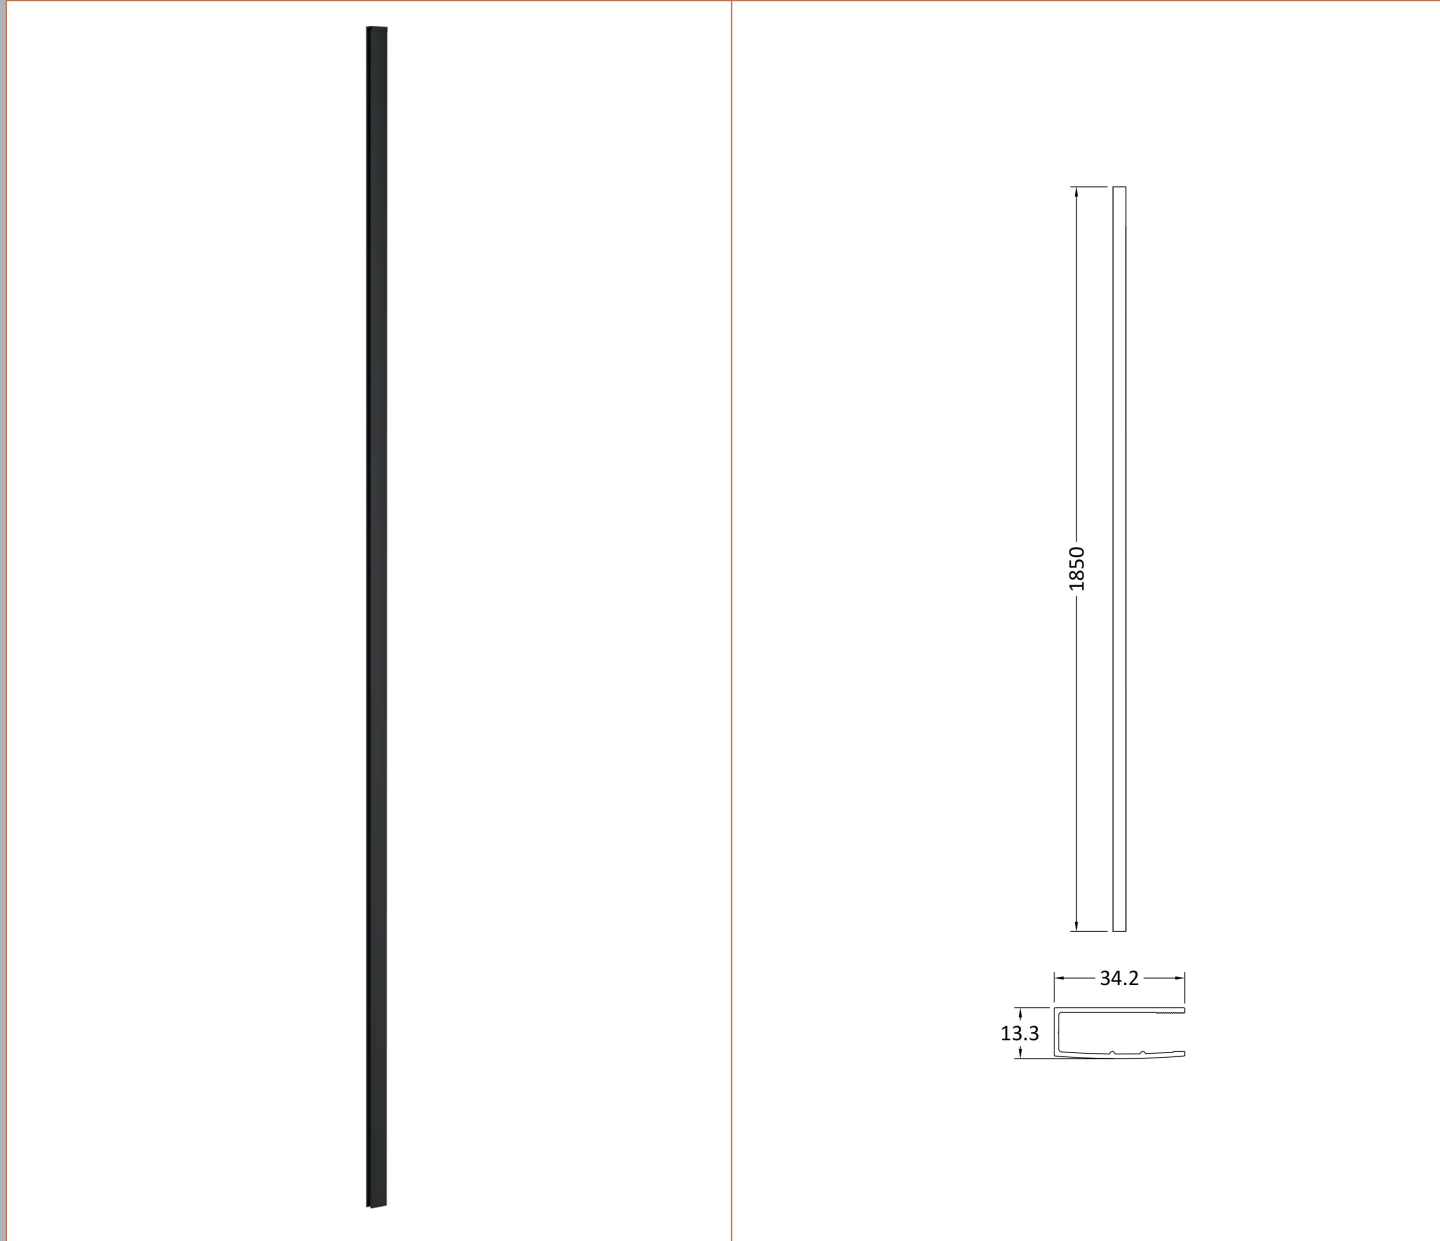

Outer Box Dimensions (If Applicable)

Height (mm):	
Width (mm):	
Depth (mm):	
Length (mm):	
Gross Weight (kg):	
Barcode:	5055275819036

Product Details

Country of Origin:	China
Fitting Instruction:	No
CE & UKCA:	Yes
Profile Material:	Aluminium
Profile Finish:	Polished Chrome
Adjustments (mm):	875mm - 893mm
Entry Width (mm):	N/A
Swing In Dim (mm):	N/A
Swing Out Dim (mm):	N/A
Radius (mm):	Not Applicable
Glass Thickness (mm):	8
Easy Fit:	No
Easy Clean:	No
Handle Style:	Not Applicable
Handle Material:	Not Applicable
Enclosure Design:	Frameless
Wheel Type:	Not Applicable
Support Bar Included:	Support Bar Included
Extras:	None

Sales Code: WRSF009

Description: 1850 Wetroom Wall Channel Black

Product Dimensions

Height (mm):	1850
Width (mm):	
Depth (mm):	
Nett Weight (kg):	0.6

Packaging Dimensions

Height (mm):	60
Width (mm):	185
Length (mm):	1860
Gross Weight (kg):	0.6

Product Details

Country of Origin:	China
Fitting Instruction:	No
CE & UKCA:	N/A
Profile Material:	Aluminium
Profile Finish:	Matt Black
Adjustments (mm):	18mm
Entry Width (mm):	N/A
Swing In Dim (mm):	N/A
Swing Out Dim (mm):	N/A
Radius (mm):	Not Applicable
Glass Thickness (mm):	
Easy Fit:	Not Applicable
Easy Clean:	Not Applicable
Handle Style:	Not Applicable
Handle Material:	Not Applicable
Enclosure Design:	Not Applicable
Wheel Type:	Not Applicable
Support Bar Included:	Support Bar Not Included
Extras:	None

Sales Code: WRSF009U

Description: 1850 Decorative Profile Undrilled Black

Product Dimensions

Height (mm):	1850
Width (mm):	34
Depth (mm):	13
Nett Weight (kg):	0.6

Packaging Dimensions

Height (mm):	60
Width (mm):	185
Length (mm):	1860
Gross Weight (kg):	0.6