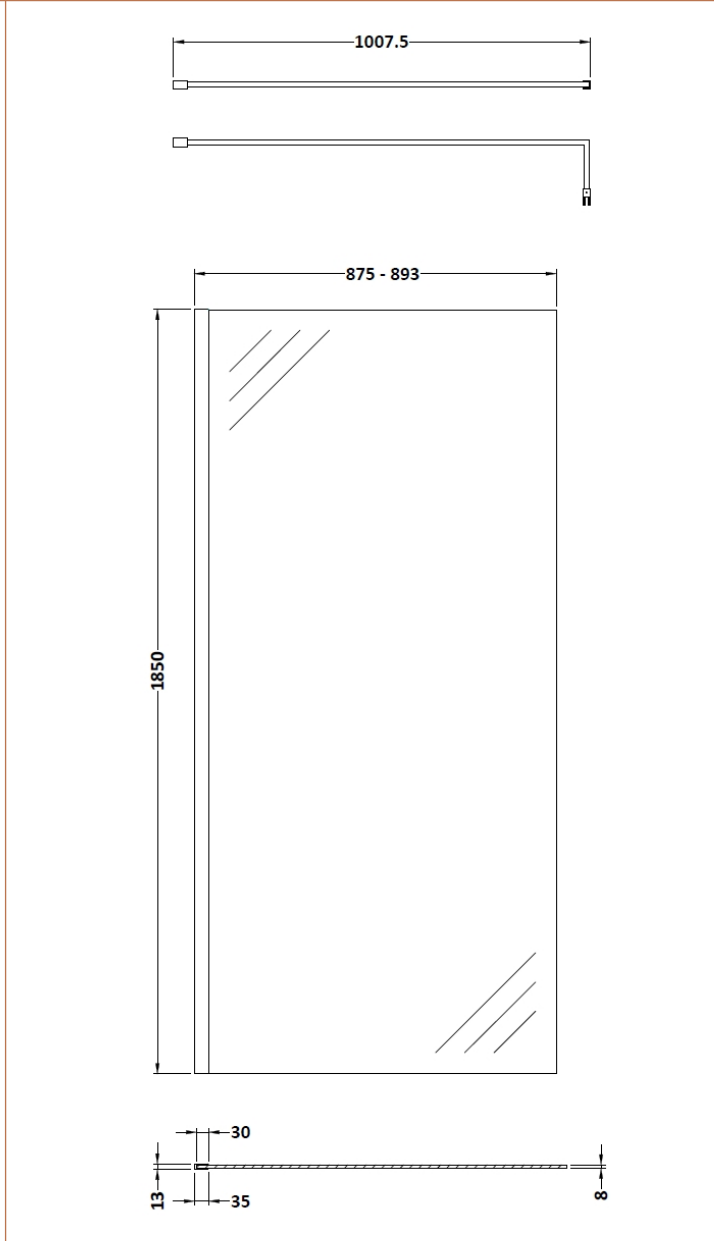

Sales Code: WRSCOBP90

Description: 900 Wetroom Screen Outer Frame 1850X8mm

Packaging Details

Barcode: 5056462645162

Sales Code: WRSC090

Description: Wetroom Screen 900 X 1850 X 8mm

Product Dimensions

Height (mm):	1850
Width (mm):	900
Depth (mm):	14
Nett Weight (kg):	37.5

Packaging Dimensions

Height (mm):	60
Width (mm):	950
Length (mm):	1920
Gross Weight (kg):	38.2

Packaging Data

Box Colour:	Brown Cardboard Box - Printed
Box Qty:	1
Label Size:	100 x 50
Label Colour:	Not Applicable
Label Qty:	0

Outer Box Dimensions (If Applicable)

Height (mm):	
Width (mm):	
Depth (mm):	
Length (mm):	
Gross Weight (kg):	
Barcode:	5055275819036

Product Details

Country of Origin:	China
Fitting Instruction:	No
CE & UKCA:	Yes
Profile Material:	Aluminium
Profile Finish:	Polished Chrome
Adjustments (mm):	875mm - 893mm
Entry Width (mm):	N/A
Swing In Dim (mm):	N/A
Swing Out Dim (mm):	N/A
Radius (mm):	Not Applicable
Glass Thickness (mm):	8
Easy Fit:	No
Easy Clean:	No
Handle Style:	Not Applicable
Handle Material:	Not Applicable
Enclosure Design:	Frameless
Wheel Type:	Not Applicable
Support Bar Included:	Support Bar Included
Extras:	None

Sales Code: WRSF009U

Description: 1850 Decorative Profile Undrilled Black

Product Dimensions

Height (mm):	1850
Width (mm):	34
Depth (mm):	13
Nett Weight (kg):	0.6

Packaging Dimensions

Height (mm):	60
Width (mm):	185
Length (mm):	1860
Gross Weight (kg):	0.6