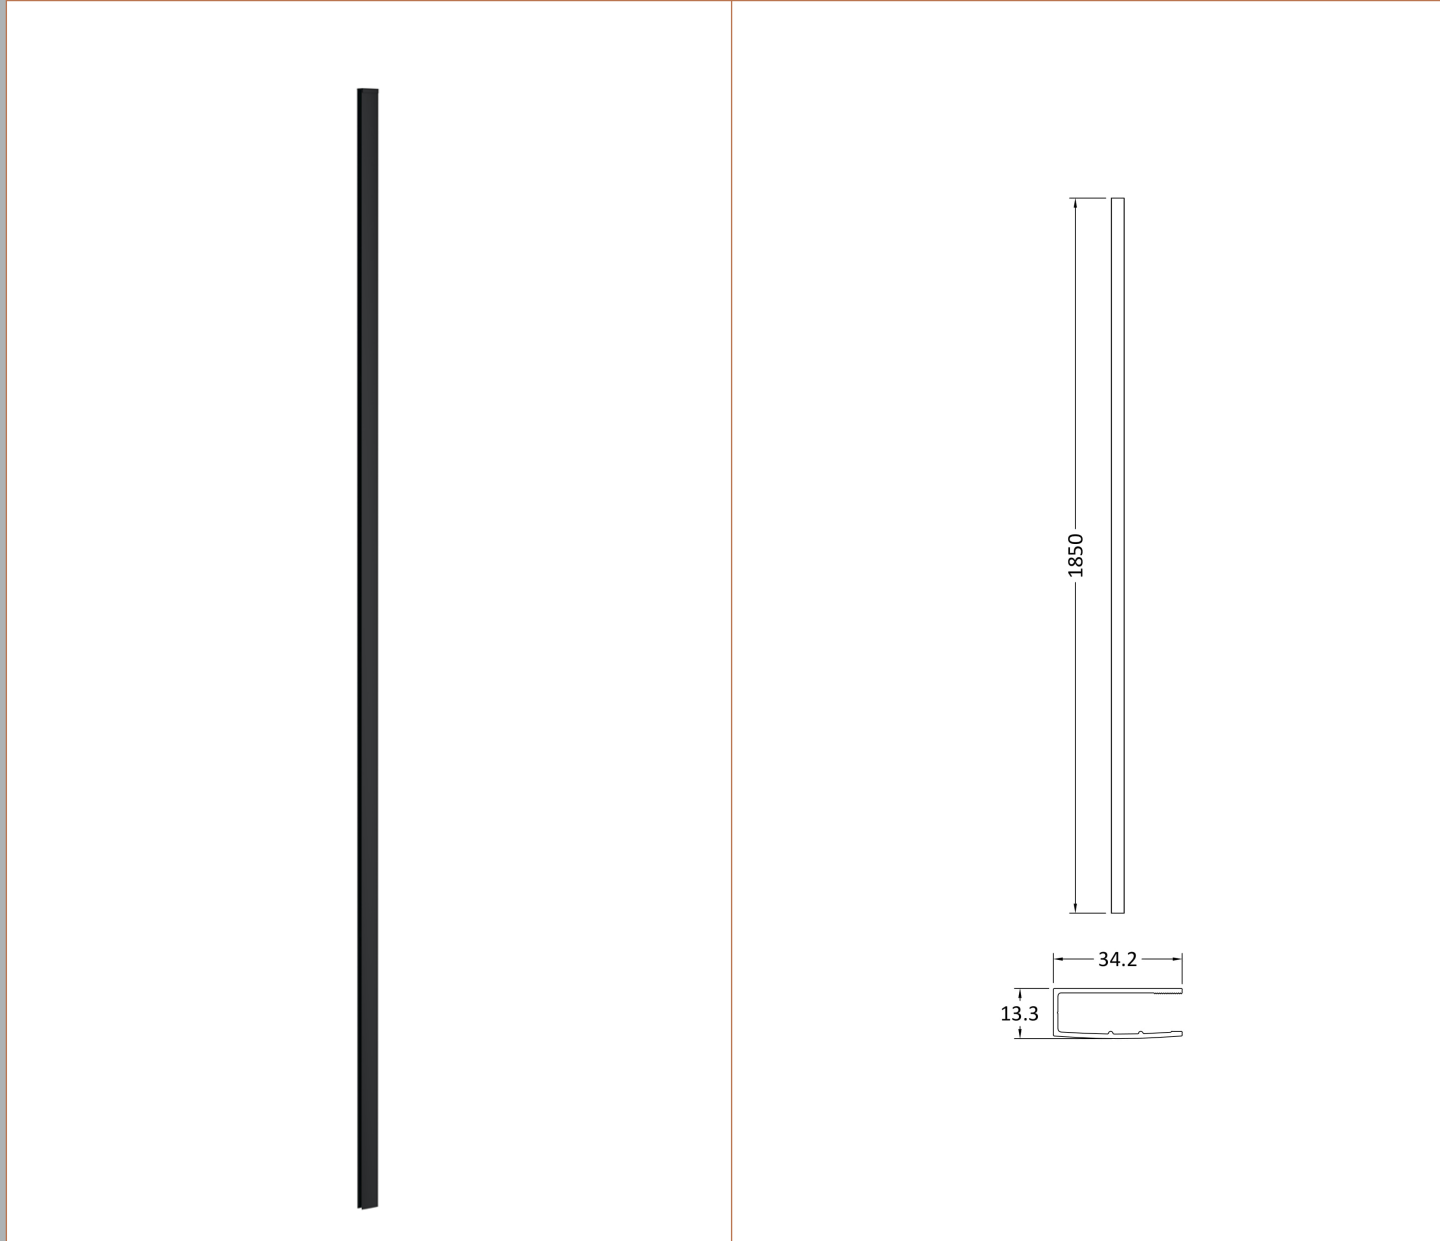

Sales Code: WRSCOBP90

Description: 900 Wetroom Screen Outer Frame 1850X8mm

Packaging Details

Barcode: 5056462645162

Sales Code: WRSC090

Description: Wetroom Screen 900 X 1850 X 8mm

Product Dimensions

Height (mm):	1850
Width (mm):	900
Depth (mm):	14
Nett Weight (kg):	37.5

Outer Box Dimensions (If Applicable)

Height (mm):	
Width (mm):	
Depth (mm):	
Length (mm):	
Gross Weight (kg):	
Barcode:	5055275819036

Product Details

Country of Origin:	China
Fitting Instruction:	No
CE & UKCA:	Yes
Profile Material:	Aluminium
Profile Finish:	Polished Chrome
Adjustments (mm):	875mm - 893mm
Entry Width (mm):	N/A
Swing In Dim (mm):	N/A
Swing Out Dim (mm):	N/A
Radius (mm):	Not Applicable
Glass Thickness (mm):	8
Easy Fit:	No
Easy Clean:	No
Handle Style:	Not Applicable
Handle Material:	Not Applicable
Enclosure Design:	Frameless
Wheel Type:	Not Applicable
Support Bar Included:	Support Bar Included
Extras:	None

Sales Code: WRSF009

Description: 1850 Wetroom Wall Channel Black

Product Dimensions

Height (mm):	1850
Width (mm):	
Depth (mm):	
Nett Weight (kg):	0.6

Packaging Dimensions

Height (mm):	60
Width (mm):	185
Length (mm):	1860
Gross Weight (kg):	0.6

Sales Code: WRSF009U

Description: 1850 Decorative Profile Undrilled Black

Product Dimensions

Height (mm):	1850
Width (mm):	34
Depth (mm):	13
Nett Weight (kg):	0.6

Packaging Dimensions

Height (mm):	60
Width (mm):	185
Length (mm):	1860
Gross Weight (kg):	0.6