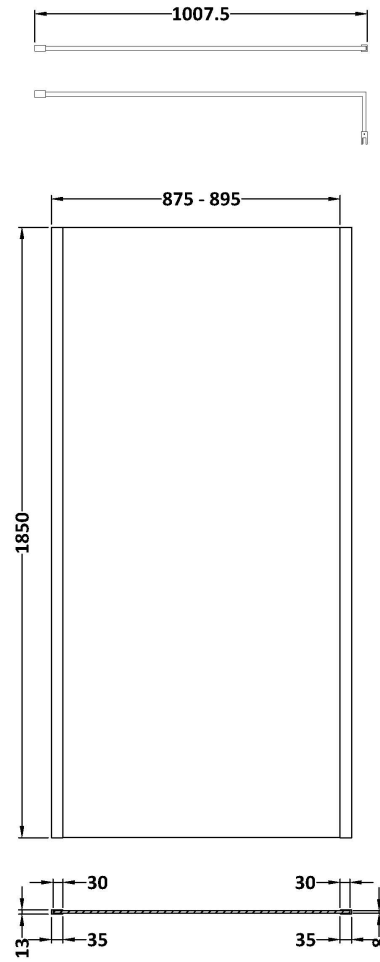

Sales Code: WRSCOBP90

Description: 900 Wetroom Screen Outer Frame 1850X8mm

Packaging Details

Barcode: 5056462645162

Sales Code: WRSC090

Description: Wetroom Screen 900 X 1850 X 8mm

Product Dimensions

Height (mm):	1850
Width (mm):	900
Depth (mm):	14
Nett Weight (kg):	37.5

Packaging Dimensions

Height (mm):	60
Width (mm):	950
Length (mm):	1920
Gross Weight (kg):	38.2

Packaging Data

Box Colour:	Brown Cardboard Box - Printed
Box Qty:	1
Label Size:	100 x 50
Label Colour:	Not Applicable
Label Qty:	0

Outer Box Dimensions (If Applicable)

Height (mm):	
Width (mm):	
Depth (mm):	
Length (mm):	
Gross Weight (kg):	
Barcode:	5055275819036

Product Details

Country of Origin:	China
Fitting Instruction:	No
CE & UKCA:	Yes
Profile Material:	Aluminium
Profile Finish:	Polished Chrome
Adjustments (mm):	875mm - 893mm
Entry Width (mm):	N/A
Swing In Dim (mm):	N/A
Swing Out Dim (mm):	N/A
Radius (mm):	Not Applicable
Glass Thickness (mm):	8
Easy Fit:	No
Easy Clean:	No
Handle Style:	Not Applicable
Handle Material:	Not Applicable
Enclosure Design:	Frameless
Wheel Type:	Not Applicable
Support Bar Included:	Support Bar Included
Extras:	None

Sales Code: WRSF009

Description: 1850 Wetroom Wall Channel Black

Product Dimensions

Height (mm):	1850
Width (mm):	
Depth (mm):	
Nett Weight (kg):	0.6

Packaging Dimensions

Height (mm):	60
Width (mm):	185
Length (mm):	1860
Gross Weight (kg):	0.6