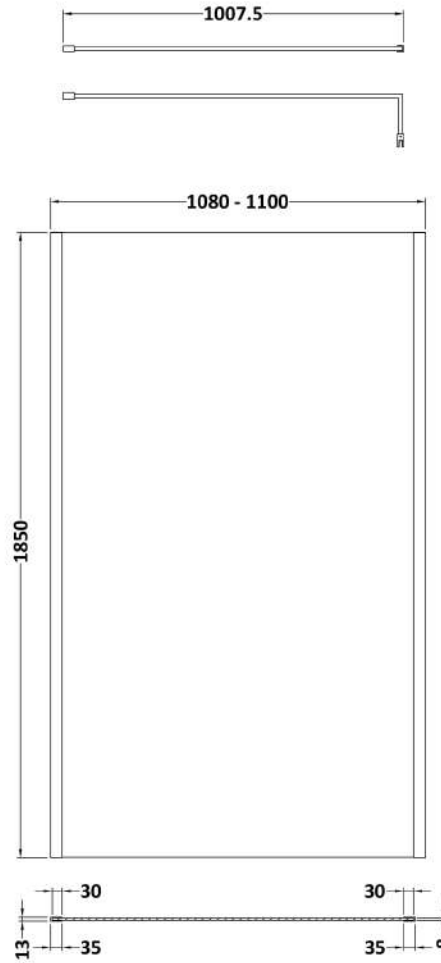

Sales Code: WRSCOGM11

Description: 1100 Wetroom Screen Outer Frame 1850X8mm

Packaging Details

Barcode: 5056678485620