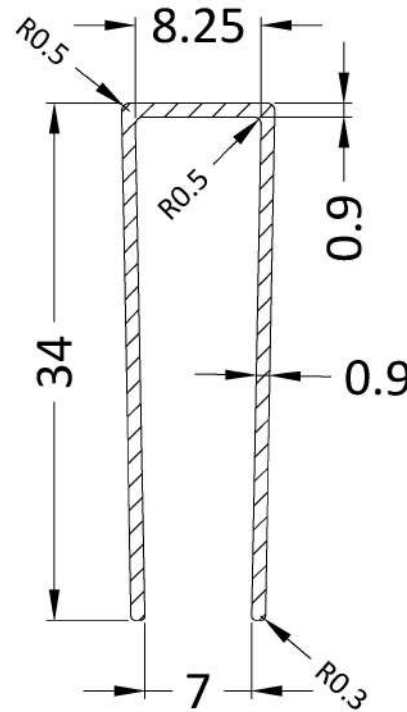

Sales Code: WRSF036UF

Description: 1850 Undrilled Flat Profile Pewter

OVERALL LENGTH 1850mm

Product Dimensions

Height (mm):	1850
Width (mm):	10
Depth (mm):	34
Nett Weight (kg):	0.6

Packaging Dimensions

Height (mm):	60
Width (mm):	185
Length (mm):	1860
Gross Weight (kg):	0.6

Packaging Data

Box Colour:	Brown Cardboard Box - Printed
Box Qty:	1
Label Size:	100 x 50
Label Colour:	White Label
Label Qty:	1

Outer Box Dimensions (If Applicable)

Height (mm):	
Width (mm):	
Depth (mm):	
Length (mm):	
Gross Weight (kg):	
Barcode:	5056678433775

Product Details

Country of Origin:	China
Fitting Instruction:	No
CE & UKCA:	N/A
Profile Material:	Aluminium
Profile Finish:	Brushed Pewter
Adjustments (mm):	18mm
Entry Width (mm):	N/A
Swing In Dim (mm):	N/A
Swing Out Dim (mm):	N/A
Radius (mm):	Not Applicable
Glass Thickness (mm):	
Easy Fit:	Not Applicable
Easy Clean:	Not Applicable
Handle Style:	Not Applicable
Handle Material:	Not Applicable
Enclosure Design:	Not Applicable
Wheel Type:	Not Applicable
Support Bar Included:	Support Bar Not Included
Extras:	None