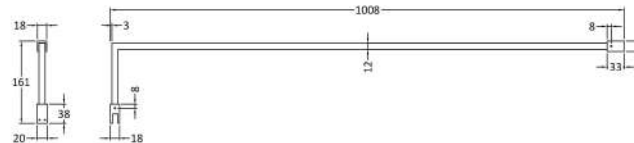

### Outer Box Dimensions (If Applicable)

Height (mm):	
Width (mm):	
Depth (mm):	
Length (mm):	
Gross Weight (kg):	
Barcode:	5055275831748

Sales Code: WRSF036UF

Description: 1850 Undrilled Flat Profile Pewter

**OVERALL LENGTH 1850mm**

**Product Dimensions**

Height (mm):	1850
Width (mm):	10
Depth (mm):	34
Nett Weight (kg):	0.6

**Packaging Dimensions**

**Outer Box Dimensions (If Applicable)**

Height (mm):	
Width (mm):	
Depth (mm):	
Length (mm):	
Gross Weight (kg):	
Barcode:	5056678433775

**Product Details**

Country of Origin:	China
Fitting Instruction:	No
CE & UKCA:	N/A
Profile Material:	Aluminium
Profile Finish:	Brushed Pewter
Adjustments (mm):	18mm
Entry Width (mm):	N/A
Swing In Dim (mm):	N/A
Swing Out Dim (mm):	N/A
Radius (mm):	Not Applicable
Glass Thickness (mm):	
Easy Fit:	Not Applicable
Easy Clean:	Not Applicable
Handle Style:	Not Applicable
Handle Material:	Not Applicable
Enclosure Design:	Not Applicable
Wheel Type:	Not Applicable
Support Bar Included:	Support Bar Not Included
Extras:	None

### Product Dimensions

Height (mm):	18
Width (mm):	161
Depth (mm):	1008
Nett Weight (kg):	0.67