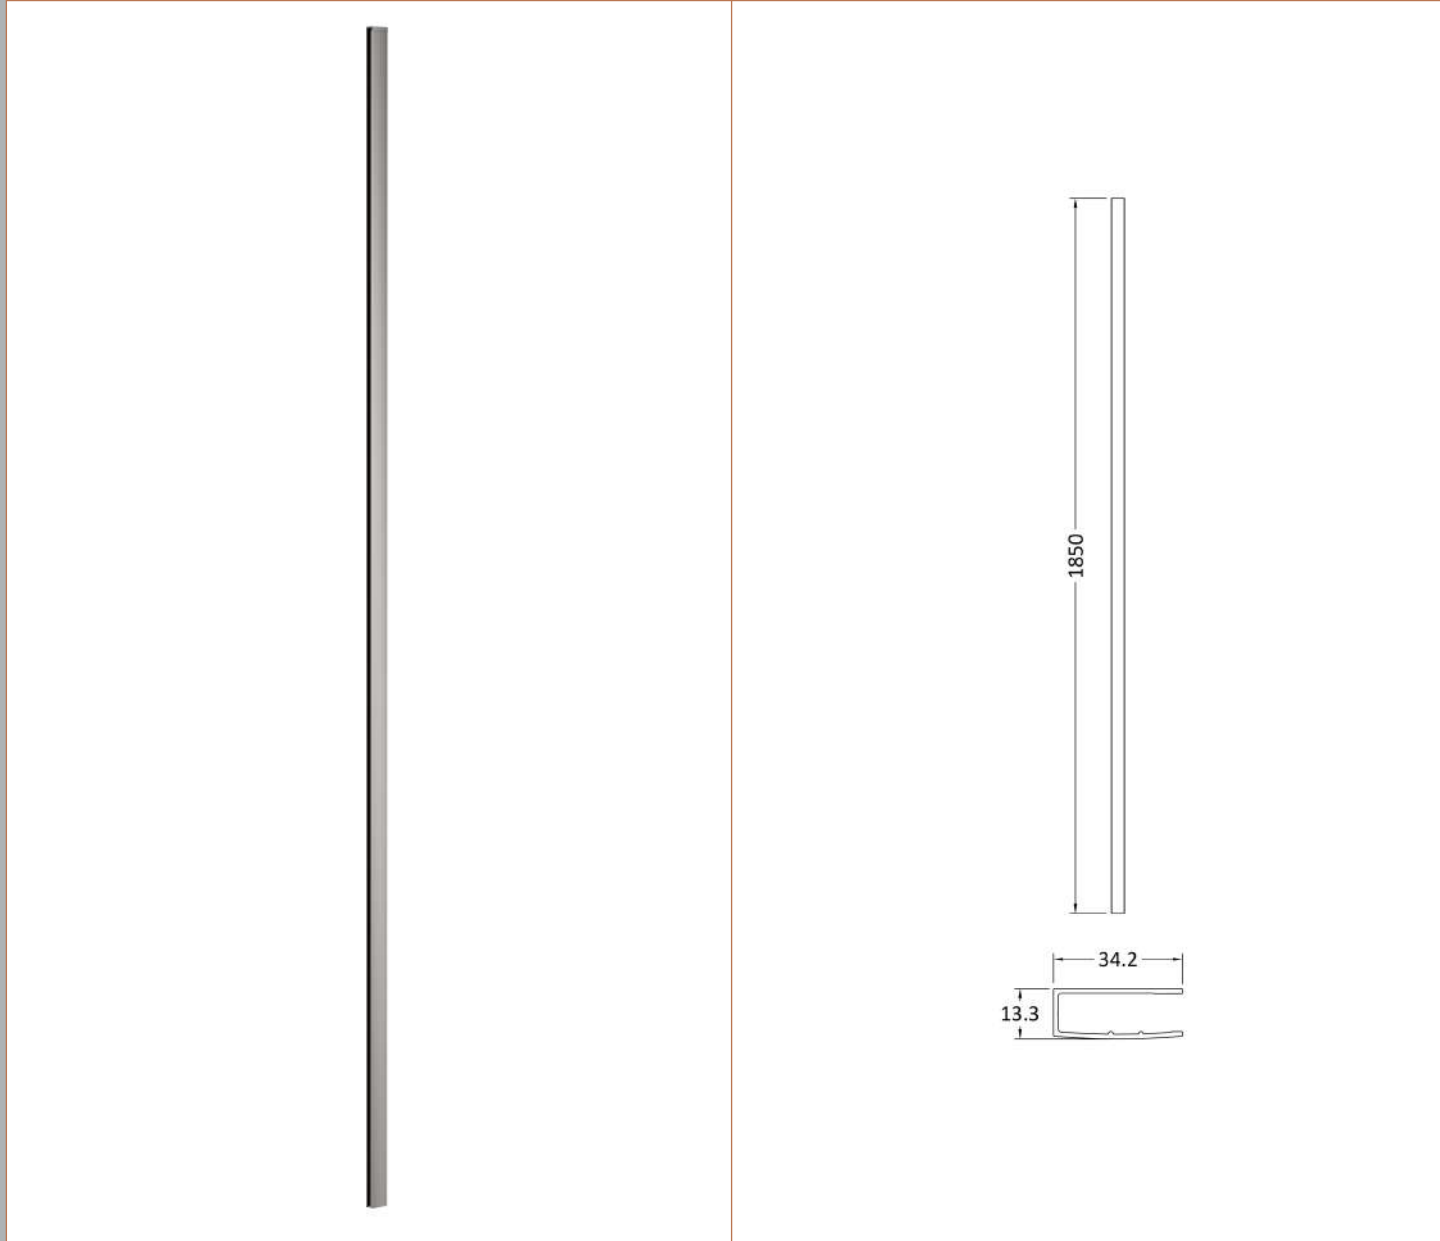

### Product Dimensions

Height (mm):	1850
Width (mm):	1100
Depth (mm):	14
Nett Weight (kg):	46

### Outer Box Dimensions (If Applicable)

Height (mm):	
Width (mm):	
Depth (mm):	
Length (mm):	
Gross Weight (kg):	
Barcode:	5055275831748

### Product Details

Country of Origin:	China
Fitting Instruction:	No
CE & UKCA:	Yes
Profile Material:	Aluminium
Profile Finish:	Chrome
Adjustments (mm):	1075mm-1093mm
Entry Width (mm):	N/A
Swing In Dim (mm):	N/A
Swing Out Dim (mm):	N/A
Radius (mm):	Not Applicable
Glass Thickness (mm):	8
Easy Fit:	No
Easy Clean:	No
Handle Style:	Not Applicable
Handle Material:	Not Applicable
Enclosure Design:	Frameless
Wheel Type:	Not Applicable
Support Bar Included:	Support Bar Included
Extras:	None

Sales Code: WRSF036

Description: 1850 Wetroom Wall Channel Pewter

**Product Dimensions**

Height (mm):	1850
Width (mm):	13
Depth (mm):	34
Nett Weight (kg):	0.6

**Packaging Dimensions**

Height (mm):	60
Width (mm):	185
Length (mm):	1860
Gross Weight (kg):	0.6