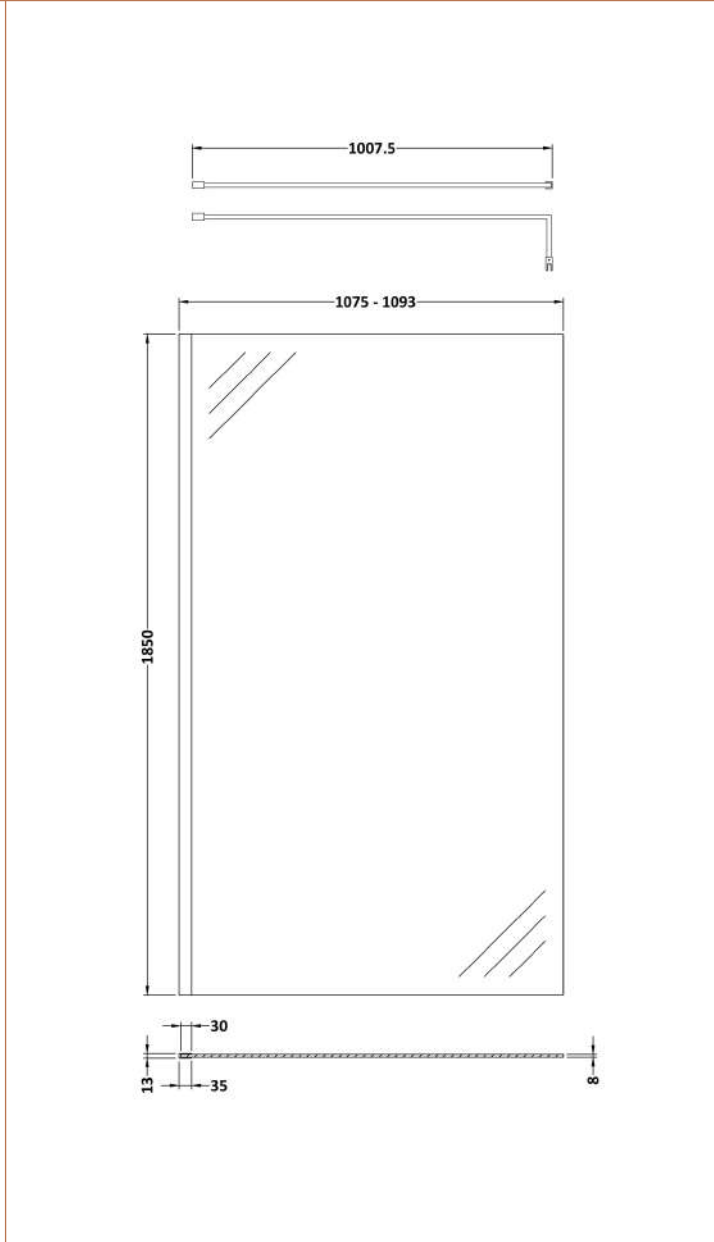

### Product Dimensions

Height (mm):	1850
Width (mm):	1100
Depth (mm):	14
Nett Weight (kg):	46

### Packaging Dimensions

Height (mm):	65
Width (mm):	1150
Length (mm):	1920
Gross Weight (kg):	46

### Outer Box Dimensions (If Applicable)

Height (mm):	
Width (mm):	
Depth (mm):	
Length (mm):	
Gross Weight (kg):	
Barcode:	5055275831748

### Product Dimensions

Height (mm):	18
Width (mm):	161
Depth (mm):	1008
Nett Weight (kg):	0.67