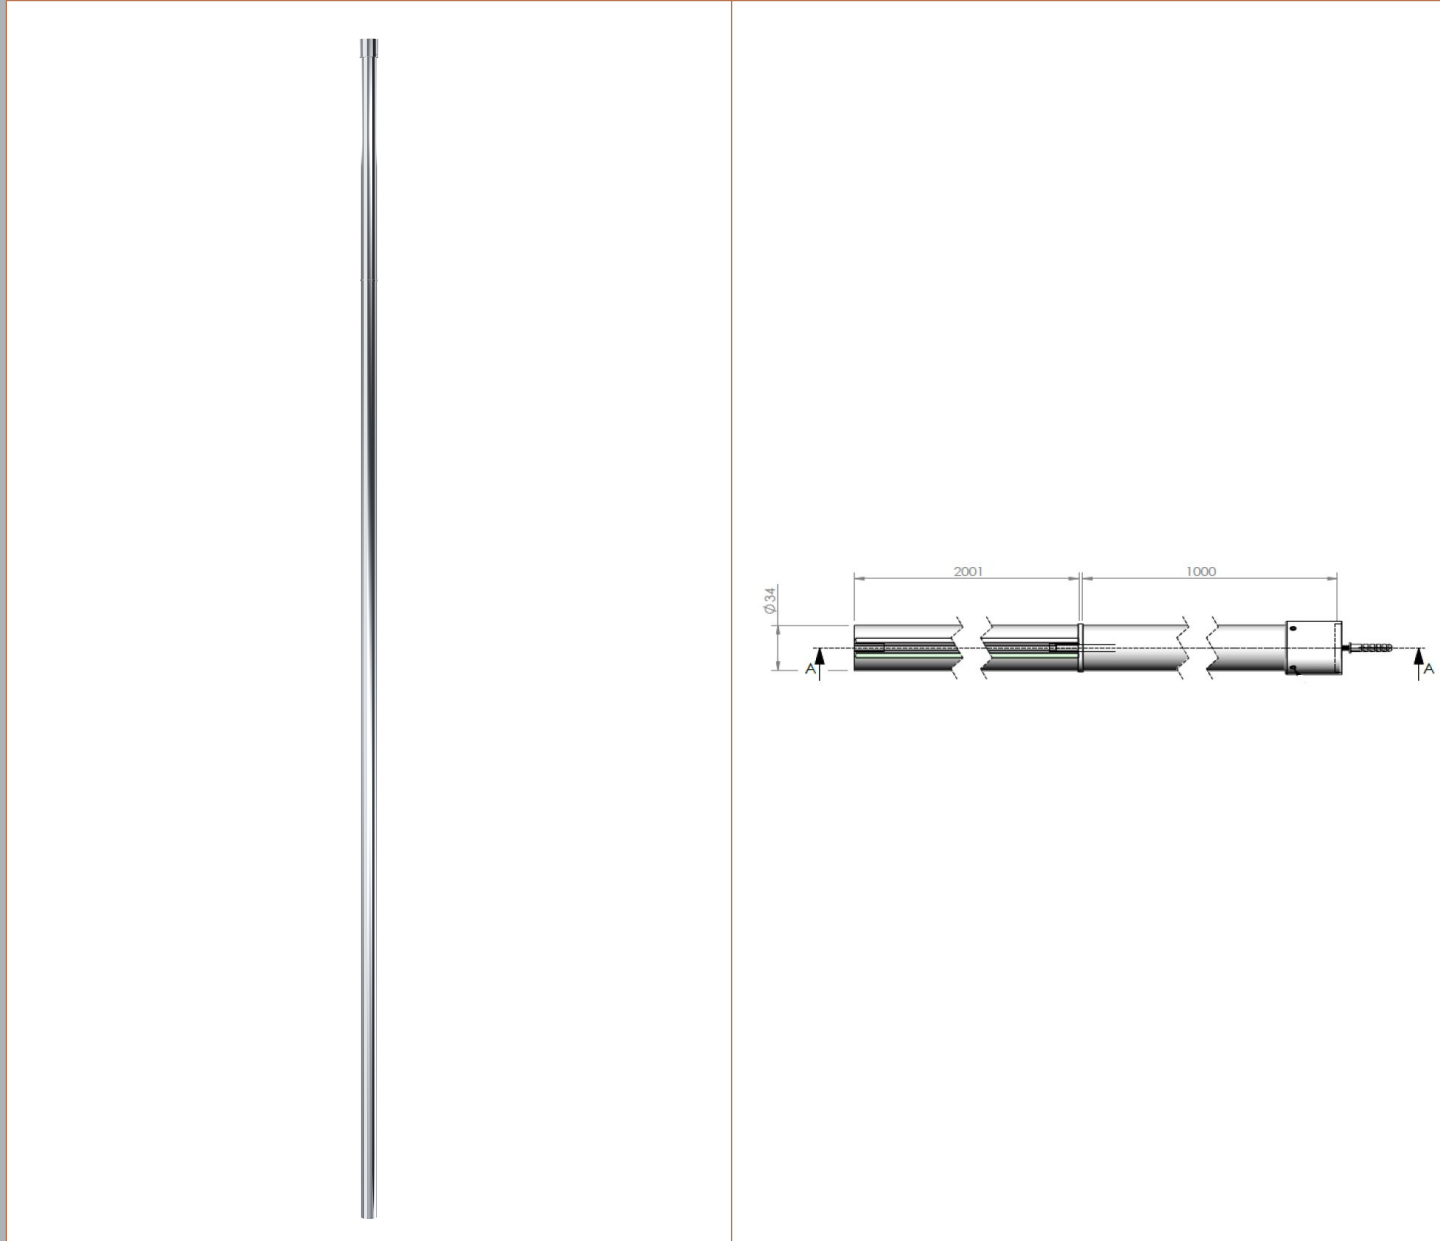

Sales Code: WRSF002

Description: 2/1M Wetroom Screen Ceiling Post

Product Dimensions

Height (mm):	3000
Width (mm):	34
Depth (mm):	34
Nett Weight (kg):	3

Packaging Dimensions

Height (mm):	2030
Width (mm):	80
Length (mm):	35
Gross Weight (kg):	3

Packaging Data

Box Colour:	Brown Cardboard Box - Printed
Box Qty:	1
Label Size:	100 x 50
Label Colour:	White Label
Label Qty:	1

Outer Box Dimensions (If Applicable)

Height (mm):	
Width (mm):	
Depth (mm):	
Length (mm):	
Gross Weight (kg):	
Barcode:	5055275870457

Product Details

Country of Origin:	China
Fitting Instruction:	No
CE Approval:	N/A
Profile Material:	Aluminium
Profile Finish:	Polished Chrome
Adjustments (mm):	N/A
Entry Width (mm):	N/A
Swing In Dim (mm):	N/A
Swing Out Dim (mm):	N/A
Radius (mm):	Not Applicable
Glass Thickness (mm):	
Easy Fit:	Not Applicable
Easy Clean:	Not Applicable
Handle Style:	Not Applicable
Handle Material:	Not Applicable
Enclosure Design:	Not Applicable
Wheel Type:	Not Applicable
Support Bar Included:	Support Bar Not Included
Extras:	None