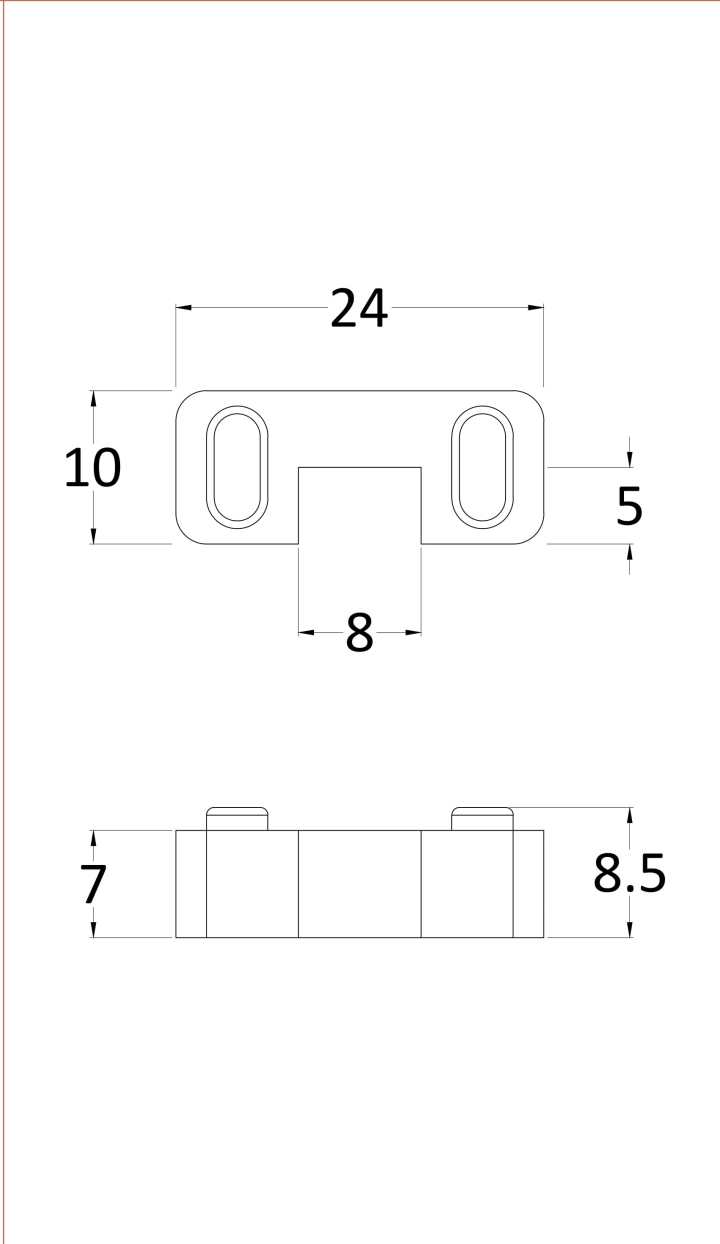

Sales Code: WRSF003

Description: Wetroom Screen Horseshoe Support Foot

Product Dimensions

Height (mm):	9
Width (mm):	24
Depth (mm):	10
Nett Weight (kg):	0.16

Packaging Dimensions

Height (mm):	45
Width (mm):	30
Length (mm):	44
Gross Weight (kg):	0.16

Packaging Data

Box Colour:	White Cardboard Box
Box Qty:	1
Label Size:	100 x 50
Label Colour:	White Label
Label Qty:	2

Outer Box Dimensions (If Applicable)

Height (mm):	360
Width (mm):	270
Depth (mm):	
Length (mm):	
Gross Weight (kg):	
Barcode:	5055275896228

Product Details

Country of Origin:	United Kingdom
Fitting Instruction:	No
CE Approval:	N/A
Profile Material:	
Profile Finish:	
Adjustments (mm):	
Entry Width (mm):	
Swing In Dim (mm):	
Swing Out Dim (mm):	
Radius (mm):	
Glass Thickness (mm):	
Easy Fit:	
Easy Clean:	
Handle Style:	
Handle Material:	
Enclosure Design:	
Wheel Type:	
Support Bar Included:	
Extras:	