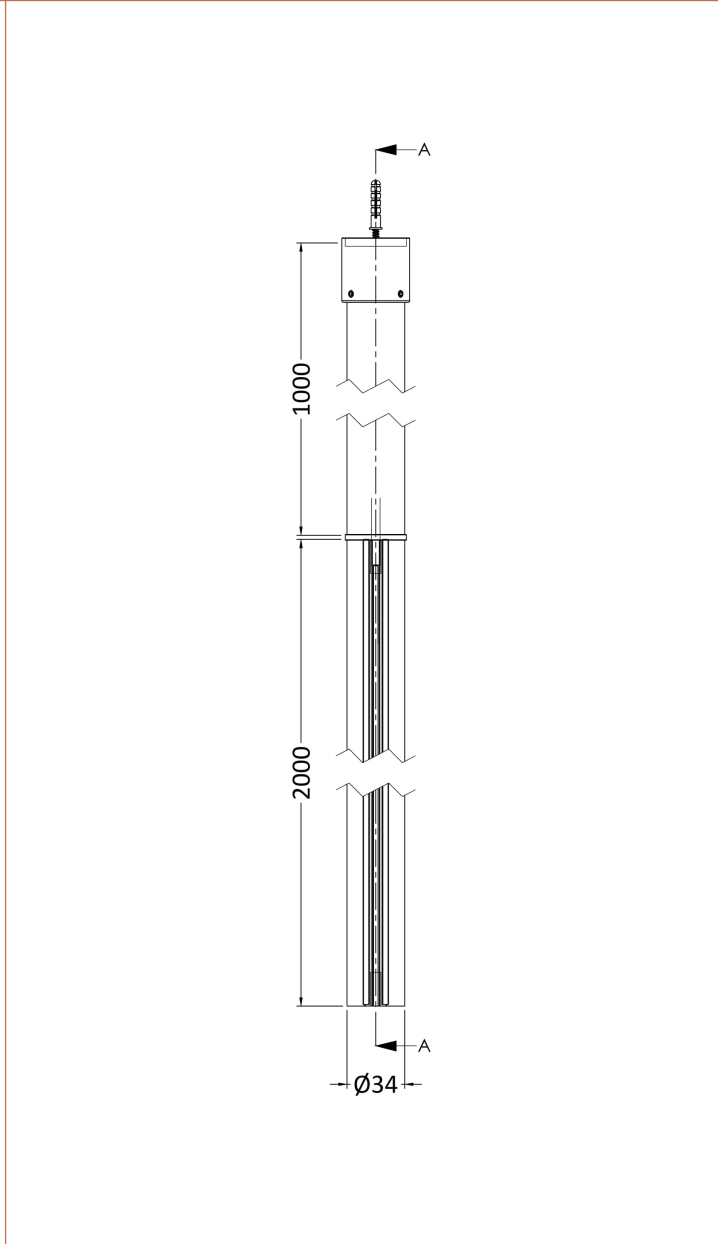

Sales Code: WRSF006

Description: 2/1M Wetroom Screen Ceiling Post Black

Product Dimensions

Height (mm):	3000
Width (mm):	34
Depth (mm):	34
Nett Weight (kg):	3

Packaging Dimensions

Height (mm):	2030
Width (mm):	100
Length (mm):	70
Gross Weight (kg):	3

Packaging Data

Box Colour:	Brown Cardboard Box - Printed
Box Qty:	1
Label Size:	100 x 50
Label Colour:	White Label
Label Qty:	1

Outer Box Dimensions (If Applicable)

Height (mm):	
Width (mm):	
Depth (mm):	
Length (mm):	
Gross Weight (kg):	
Barcode:	5056211850601

Product Details

Country of Origin:	China
Fitting Instruction:	No
CE Approval:	N/A
Profile Material:	Aluminium
Profile Finish:	Matt Black
Adjustments (mm):	N/A
Entry Width (mm):	N/A
Swing In Dim (mm):	N/A
Swing Out Dim (mm):	N/A
Radius (mm):	Not Applicable
Glass Thickness (mm):	
Easy Fit:	Not Applicable
Easy Clean:	Not Applicable
Handle Style:	Not Applicable
Handle Material:	Not Applicable
Enclosure Design:	Not Applicable
Wheel Type:	Not Applicable
Support Bar Included:	Support Bar Not Included
Extras:	None